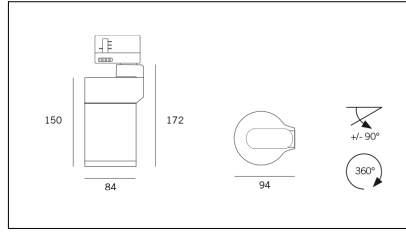

MACROLUX

Article code	Article	Colour	Watt (W)	Light Temperature (°K)	Beam angle (°)
181.2700.15.8	*RACY	Black texture (8)	30	2700	15
181.2700.24.8	*RACY	Black texture (8)	30	2700	24
181.2700.38.8	*RACY	Black texture (8)	30	2700	38
181.3000.15.8	RACY/COB-8 30W 15°	Black texture (8)	30	3000	15
181.3000.24.8	RACY/COB-8 30W 24°	Black texture (8)	30	3000	24
181.3000.38.8	RACY/COB-8 30W 38°	Black texture (8)	30	3000	38
181.4000.15.8	*RACY	Black texture (8)	30	4000	15
181.4000.24.8	RACY/COB-8 30W 24° 4000°K	Black texture (8)	30	4000	24
181.4000.38.8	*RACY	Black texture (8)	30	4000	38

Article code	Article	Colour	Watt (W)	Light Temperature (°K)	Beam angle (°)
181.2700.15.11	*RACY	White texture (11)	30	2700	15
181.2700.24.11	*RACY	White texture (11)	30	2700	24
181.2700.38.11	*RACY	White texture (11)	30	2700	38
181.3000.15.11	RACY/COB-11 30W 15°	White texture (11)	30	3000	15
181.3000.24.11	RACY/COB-11 30W 24°	White texture (11)	30	3000	24
181.3000.38.11	RACY/COB-11 30W 38°	White texture (11)	30	3000	38
181.4000.15.11	*RACY	White texture (11)	30	4000	15
181.4000.24.11	*RACY	White texture (11)	30	4000	24
181.4000.38.11	*RACY	White texture (11)	30	4000	38

Article code	Article	Colour	Watt (W)	Light Temperature (°K)	Beam angle (°)
181.2700.08.15.11	racy/15/2700-11#	White texture (11)	30	2700	15
181.2700.08.24.11	racy/24/2700-11#	White texture (11)	30	2700	24
181.2700.08.38.11	racy/38/2700-11#	White texture (11)	30	2700	38
181.3000.08.15.11	RACY/COB-11 30W 15° DALI	White texture (11)	30	3000	15
181.3000.08.24.11	RACY/COB-11 30W 24° DALI	White texture (11)	30	3000	24
181.3000.08.38.11	RACY/COB-11 30W 38° DALI	White texture (11)	30	3000	38
181.4000.08.15.11	racy/15/4000-11#	White texture (11)	30	4000	15
181.4000.08.24.11	racy/24/4000-11#	White texture (11)	30	4000	24
181.4000.08.38.11	racy/38/4000-11#	White texture (11)	30	4000	38

Article code	Name	Description	Colour
181.0010.04	RACY/WW	Schermo cilindrico a 45° 45° Wall wash	Black (2)