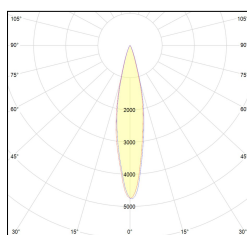

# MACROLUX

Article code	Article	Colour	Watt (W)	Light Temperature (°K)	Beam angle (°)
181.2700.15.8	*RACY	Black texture (8)	30	2700	15
181.2700.24.8	*RACY	Black texture (8)	30	2700	24
181.2700.38.8	*RACY	Black texture (8)	30	2700	38
181.3000.15.8	RACY/COB-8 30W 15°	Black texture (8)	30	3000	15
181.3000.24.8	RACY/COB-8 30W 24°	Black texture (8)	30	3000	24
181.3000.38.8	RACY/COB-8 30W 38°	Black texture (8)	30	3000	38
181.4000.15.8	*RACY	Black texture (8)	30	4000	15
181.4000.24.8	RACY/COB-8 30W 24° 4000°K	Black texture (8)	30	4000	24
181.4000.38.8	*RACY	Black texture (8)	30	4000	38

Article code	Article	Colour	Watt (W)	Light Temperature (°K)	Beam angle (°)
181.2700.15.11	*RACY	White texture (11)	30	2700	15
181.2700.24.11	*RACY	White texture (11)	30	2700	24
181.2700.38.11	*RACY	White texture (11)	30	2700	38
181.3000.15.11	RACY/COB-11 30W 15°	White texture (11)	30	3000	15
181.3000.24.11	RACY/COB-11 30W 24°	White texture (11)	30	3000	24
181.3000.38.11	RACY/COB-11 30W 38°	White texture (11)	30	3000	38
181.4000.15.11	*RACY	White texture (11)	30	4000	15
181.4000.24.11	*RACY	White texture (11)	30	4000	24
181.4000.38.11	*RACY	White texture (11)	30	4000	38

Article code	Article	Colour	Watt (W)	Light Temperature (°K)	Beam angle (°)
181.2700.08.15.11	racy/15/2700-11#	White texture (11)	30	2700	15
181.2700.08.24.11	racy/24/2700-11#	White texture (11)	30	2700	24
181.2700.08.38.11	racy/38/2700-11#	White texture (11)	30	2700	38
181.3000.08.15.11	RACY/COB-11 30W 15° DALI	White texture (11)	30	3000	15
181.3000.08.24.11	RACY/COB-11 30W 24° DALI	White texture (11)	30	3000	24
181.3000.08.38.11	RACY/COB-11 30W 38° DALI	White texture (11)	30	3000	38
181.4000.08.15.11	racy/15/4000-11#	White texture (11)	30	4000	15
181.4000.08.24.11	racy/24/4000-11#	White texture (11)	30	4000	24
181.4000.08.38.11	RACY/COB-11 30W 38° 4000°K DALI	White texture (11)	30	4000	38