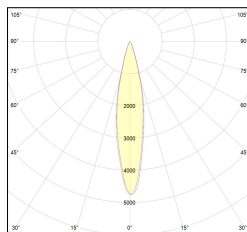

# MACROLUX

Article code	Article	Colour	Watt (W)	Light Temperature (°K)	Beam angle (°)
181.2700.15.8	*RACY	Black texture (8)	30	2700	15
181.2700.24.8	*RACY	Black texture (8)	30	2700	24
181.2700.38.8	*RACY	Black texture (8)	30	2700	38
181.3000.15.8	RACY/COB-8 30W 15°	Black texture (8)	30	3000	15
181.3000.24.8	RACY/COB-8 30W 24°	Black texture (8)	30	3000	24
181.3000.38.8	RACY/COB-8 30W 38°	Black texture (8)	30	3000	38
181.4000.15.8	*RACY	Black texture (8)	30	4000	15
181.4000.24.8	RACY/COB-8 30W 24° 4000°K	Black texture (8)	30	4000	24
181.4000.38.8	*RACY	Black texture (8)	30	4000	38

Article code	Article	Colour	Watt (W)	Light Temperature (°K)	Beam angle (°)
181.2700.15.11	*RACY	White texture (11)	30	2700	15
181.2700.24.11	*RACY	White texture (11)	30	2700	24
181.2700.38.11	*RACY	White texture (11)	30	2700	38
181.3000.15.11	RACY/COB-11 30W 15°	White texture (11)	30	3000	15
181.3000.24.11	RACY/COB-11 30W 24°	White texture (11)	30	3000	24
181.3000.38.11	RACY/COB-11 30W 38°	White texture (11)	30	3000	38
181.4000.15.11	*RACY	White texture (11)	30	4000	15
181.4000.24.11	*RACY	White texture (11)	30	4000	24
181.4000.38.11	*RACY	White texture (11)	30	4000	38

Article code	Article	Colour	Watt (W)	Light Temperature (°K)	Beam angle (°)
181.2700.08.15.11	racy/15/2700-11#	White texture (11)	30	2700	15
181.2700.08.24.11	racy/24/2700-11#	White texture (11)	30	2700	24
181.2700.08.38.11	racy/38/2700-11#	White texture (11)	30	2700	38
181.3000.08.15.11	RACY/COB-11 30W 15° DALI	White texture (11)	30	3000	15
181.3000.08.24.11	RACY/COB-11 30W 24° DALI	White texture (11)	30	3000	24
181.3000.08.38.11	RACY/COB-11 30W 38° DALI	White texture (11)	30	3000	38
181.4000.08.15.11	racy/15/4000-11#	White texture (11)	30	4000	15
181.4000.08.24.11	racy/24/4000-11#	White texture (11)	30	4000	24
181.4000.08.38.11	RACY/COB-11 30W 38° 4000°K DALI	White texture (11)	30	4000	38