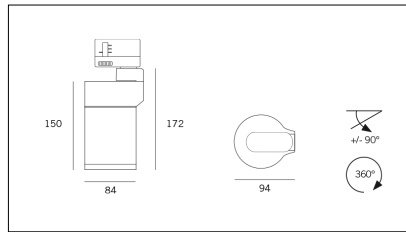

MACROLUX

Article code	Article	Colour	Watt (W)	Light Temperature (°K)	Beam angle (°)
181.2700.15.8	*RACY	Black texture (8)	30	2700	15
181.2700.24.8	*RACY	Black texture (8)	30	2700	24
181.2700.38.8	*RACY	Black texture (8)	30	2700	38
181.3000.15.8	RACY/COB-8 30W 15°	Black texture (8)	30	3000	15
181.3000.24.8	RACY/COB-8 30W 24°	Black texture (8)	30	3000	24
181.3000.38.8	RACY/COB-8 30W 38°	Black texture (8)	30	3000	38
181.4000.15.8	*RACY	Black texture (8)	30	4000	15
181.4000.24.8	RACY/COB-8 30W 24° 4000°K	Black texture (8)	30	4000	24
181.4000.38.8	*RACY	Black texture (8)	30	4000	38

Article code	Article	Colour	Watt (W)	Light Temperature (°K)	Beam angle (°)
181.2700.15.11	*RACY	White texture (11)	30	2700	15
181.2700.24.11	*RACY	White texture (11)	30	2700	24
181.2700.38.11	*RACY	White texture (11)	30	2700	38
181.3000.15.11	RACY/COB-11 30W 15°	White texture (11)	30	3000	15
181.3000.24.11	RACY/COB-11 30W 24°	White texture (11)	30	3000	24
181.3000.38.11	RACY/COB-11 30W 38°	White texture (11)	30	3000	38
181.4000.15.11	*RACY	White texture (11)	30	4000	15
181.4000.24.11	*RACY	White texture (11)	30	4000	24
181.4000.38.11	*RACY	White texture (11)	30	4000	38

Article code	Article	Colour	Watt (W)	Light Temperature (°K)	Beam angle (°)
181.2700.08.15.11	racy/15/2700-11#	White texture (11)	30	2700	15
181.2700.08.24.11	racy/24/2700-11#	White texture (11)	30	2700	24
181.2700.08.38.11	racy/38/2700-11#	White texture (11)	30	2700	38
181.3000.08.15.11	RACY/COB-11 30W 15° DALI	White texture (11)	30	3000	15
181.3000.08.24.11	RACY/COB-11 30W 24° DALI	White texture (11)	30	3000	24
181.3000.08.38.11	RACY/COB-11 30W 38° DALI	White texture (11)	30	3000	38
181.4000.08.15.11	racy/15/4000-11#	White texture (11)	30	4000	15
181.4000.08.24.11	racy/24/4000-11#	White texture (11)	30	4000	24
181.4000.08.38.11	racy/38/4000-11#	White texture (11)	30	4000	38

Article code	Name	Description	Colour
181.0010.04	RACY/WW	Schermo cilindrico a 45° 45° Wall wash	Black (2)