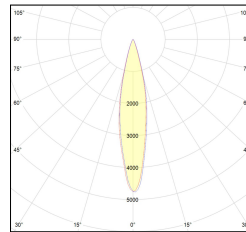

MACROLUX

Article code	Article	Colour	Watt (W)	Light Temperature (°K)	Beam angle (°)
181.2700.15.8	*RACY	Black texture (8)	30	2700	15
181.2700.24.8	*RACY	Black texture (8)	30	2700	24
181.2700.38.8	*RACY	Black texture (8)	30	2700	38
181.3000.15.8	RACY/COB-8 30W 15°	Black texture (8)	30	3000	15
181.3000.24.8	RACY/COB-8 30W 24°	Black texture (8)	30	3000	24
181.3000.38.8	RACY/COB-8 30W 38°	Black texture (8)	30	3000	38
181.4000.15.8	*RACY	Black texture (8)	30	4000	15
181.4000.24.8	RACY/COB-8 30W 24° 4000°K	Black texture (8)	30	4000	24
181.4000.38.8	*RACY	Black texture (8)	30	4000	38

Article code	Article	Colour	Watt (W)	Light Temperature (°K)	Beam angle (°)
181.2700.15.11	*RACY	White texture (11)	30	2700	15
181.2700.24.11	*RACY	White texture (11)	30	2700	24
181.2700.38.11	*RACY	White texture (11)	30	2700	38
181.3000.15.11	RACY/COB-11 30W 15°	White texture (11)	30	3000	15
181.3000.24.11	RACY/COB-11 30W 24°	White texture (11)	30	3000	24
181.3000.38.11	RACY/COB-11 30W 38°	White texture (11)	30	3000	38
181.4000.15.11	*RACY	White texture (11)	30	4000	15
181.4000.24.11	*RACY	White texture (11)	30	4000	24
181.4000.38.11	*RACY	White texture (11)	30	4000	38

Article code	Article	Colour	Watt (W)	Light Temperature (°K)	Beam angle (°)
181.2700.08.15.11	racy/15/2700-11#	White texture (11)	30	2700	15
181.2700.08.24.11	racy/24/2700-11#	White texture (11)	30	2700	24
181.2700.08.38.11	racy/38/2700-11#	White texture (11)	30	2700	38
181.3000.08.15.11	RACY/COB-11 30W 15° DALI	White texture (11)	30	3000	15
181.3000.08.24.11	RACY/COB-11 30W 24° DALI	White texture (11)	30	3000	24
181.3000.08.38.11	RACY/COB-11 30W 38° DALI	White texture (11)	30	3000	38
181.4000.08.15.11	racy/15/4000-11#	White texture (11)	30	4000	15
181.4000.08.24.11	racy/24/4000-11#	White texture (11)	30	4000	24
181.4000.08.38.11	racy/38/4000-11#	White texture (11)	30	4000	38