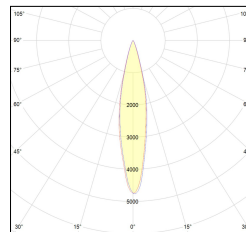

MACROLUX

Article code	Article	Colour	Watt (W)	Light Temperature (°K)	Beam angle (°)
181.2700.15.8	*RACY	Black texture (8)	30	2700	15
181.2700.24.8	*RACY	Black texture (8)	30	2700	24
181.2700.38.8	*RACY	Black texture (8)	30	2700	38
181.3000.15.8	RACY/COB-8 30W 15°	Black texture (8)	30	3000	15
181.3000.24.8	RACY/COB-8 30W 24°	Black texture (8)	30	3000	24
181.3000.38.8	RACY/COB-8 30W 38°	Black texture (8)	30	3000	38
181.4000.15.8	*RACY	Black texture (8)	30	4000	15
181.4000.24.8	RACY/COB-8 30W 24° 4000°K	Black texture (8)	30	4000	24
181.4000.38.8	*RACY	Black texture (8)	30	4000	38

Article code	Article	Colour	Watt (W)	Light Temperature (°K)	Beam angle (°)
181.2700.15.11	*RACY	White texture (11)	30	2700	15
181.2700.24.11	*RACY	White texture (11)	30	2700	24
181.2700.38.11	*RACY	White texture (11)	30	2700	38
181.3000.15.11	RACY/COB-11 30W 15°	White texture (11)	30	3000	15
181.3000.24.11	RACY/COB-11 30W 24°	White texture (11)	30	3000	24
181.3000.38.11	RACY/COB-11 30W 38°	White texture (11)	30	3000	38
181.4000.15.11	*RACY	White texture (11)	30	4000	15
181.4000.24.11	*RACY	White texture (11)	30	4000	24
181.4000.38.11	*RACY	White texture (11)	30	4000	38

Article code	Article	Colour	Watt (W)	Light Temperature (°K)	Beam angle (°)
181.2700.08.15.11	racy/15/2700-11#	White texture (11)	30	2700	15
181.2700.08.24.11	racy/24/2700-11#	White texture (11)	30	2700	24
181.2700.08.38.11	racy/38/2700-11#	White texture (11)	30	2700	38
181.3000.08.15.11	RACY/COB-11 30W 15° DALI	White texture (11)	30	3000	15
181.3000.08.24.11	RACY/COB-11 30W 24° DALI	White texture (11)	30	3000	24
181.3000.08.38.11	RACY/COB-11 30W 38° DALI	White texture (11)	30	3000	38
181.4000.08.15.11	racy/15/4000-11#	White texture (11)	30	4000	15
181.4000.08.24.11	racy/24/4000-11#	White texture (11)	30	4000	24
181.4000.08.38.11	racy/38/4000-11#	White texture (11)	30	4000	38