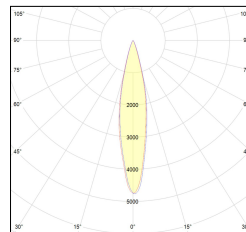

# MACROLUX

Article code	Article	Colour	Watt (W)	Light Temperature (°K)	Beam angle (°)
181.2700.15.8	*RACY	Black texture (8)	30	2700	15
181.2700.24.8	*RACY	Black texture (8)	30	2700	24
181.2700.38.8	*RACY	Black texture (8)	30	2700	38
181.3000.15.8	RACY/COB-8 30W 15°	Black texture (8)	30	3000	15
181.3000.24.8	RACY/COB-8 30W 24°	Black texture (8)	30	3000	24
181.3000.38.8	RACY/COB-8 30W 38°	Black texture (8)	30	3000	38
181.4000.15.8	*RACY	Black texture (8)	30	4000	15
181.4000.24.8	RACY/COB-8 30W 24° 4000°K	Black texture (8)	30	4000	24
181.4000.38.8	*RACY	Black texture (8)	30	4000	38

Article code	Article	Colour	Watt (W)	Light Temperature (°K)	Beam angle (°)
181.2700.15.11	*RACY	White texture (11)	30	2700	15
181.2700.24.11	*RACY	White texture (11)	30	2700	24
181.2700.38.11	*RACY	White texture (11)	30	2700	38
181.3000.15.11	RACY/COB-11 30W 15°	White texture (11)	30	3000	15
181.3000.24.11	RACY/COB-11 30W 24°	White texture (11)	30	3000	24
181.3000.38.11	RACY/COB-11 30W 38°	White texture (11)	30	3000	38
181.4000.15.11	*RACY	White texture (11)	30	4000	15
181.4000.24.11	*RACY	White texture (11)	30	4000	24
181.4000.38.11	*RACY	White texture (11)	30	4000	38

Article code	Article	Colour	Watt (W)	Light Temperature (°K)	Beam angle (°)
181.2700.08.15.11	racy/15/2700-11#	White texture (11)	30	2700	15
181.2700.08.24.11	racy/24/2700-11#	White texture (11)	30	2700	24
181.2700.08.38.11	racy/38/2700-11#	White texture (11)	30	2700	38
181.3000.08.15.11	RACY/COB-11 30W 15° DALI	White texture (11)	30	3000	15
181.3000.08.24.11	RACY/COB-11 30W 24° DALI	White texture (11)	30	3000	24
181.3000.08.38.11	RACY/COB-11 30W 38° DALI	White texture (11)	30	3000	38
181.4000.08.15.11	racy/15/4000-11#	White texture (11)	30	4000	15
181.4000.08.24.11	racy/24/4000-11#	White texture (11)	30	4000	24
181.4000.08.38.11	RACY/COB-11 30W 38° 4000°K DALI	White texture (11)	30	4000	38