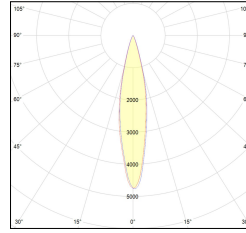

# MACROLUX

Article code	Article	Colour	Watt (W)	Light Temperature (°K)	Beam angle (°)
181.2700.15.8	*RACY	Black texture (8)	30	2700	15
181.2700.24.8	*RACY	Black texture (8)	30	2700	24
181.2700.38.8	*RACY	Black texture (8)	30	2700	38
181.3000.15.8	RACY/COB-8 30W 15°	Black texture (8)	30	3000	15
181.3000.24.8	RACY/COB-8 30W 24°	Black texture (8)	30	3000	24
181.3000.38.8	RACY/COB-8 30W 38°	Black texture (8)	30	3000	38
181.4000.15.8	*RACY	Black texture (8)	30	4000	15
181.4000.24.8	RACY/COB-8 30W 24° 4000°K	Black texture (8)	30	4000	24
181.4000.38.8	*RACY	Black texture (8)	30	4000	38

Article code	Article	Colour	Watt (W)	Light Temperature (°K)	Beam angle (°)
181.2700.15.11	*RACY	White texture (11)	30	2700	15
181.2700.24.11	*RACY	White texture (11)	30	2700	24
181.2700.38.11	*RACY	White texture (11)	30	2700	38
181.3000.15.11	RACY/COB-11 30W 15°	White texture (11)	30	3000	15
181.3000.24.11	RACY/COB-11 30W 24°	White texture (11)	30	3000	24
181.3000.38.11	RACY/COB-11 30W 38°	White texture (11)	30	3000	38
181.4000.15.11	*RACY	White texture (11)	30	4000	15
181.4000.24.11	*RACY	White texture (11)	30	4000	24
181.4000.38.11	*RACY	White texture (11)	30	4000	38

Article code	Article	Colour	Watt (W)	Light Temperature (°K)	Beam angle (°)
181.2700.08.15.11	racy/15/2700-11#	White texture (11)	30	2700	15
181.2700.08.24.11	racy/24/2700-11#	White texture (11)	30	2700	24
181.2700.08.38.11	racy/38/2700-11#	White texture (11)	30	2700	38
181.3000.08.15.11	RACY/COB-11 30W 15° DALI	White texture (11)	30	3000	15
181.3000.08.24.11	RACY/COB-11 30W 24° DALI	White texture (11)	30	3000	24
181.3000.08.38.11	RACY/COB-11 30W 38° DALI	White texture (11)	30	3000	38
181.4000.08.15.11	racy/15/4000-11#	White texture (11)	30	4000	15
181.4000.08.24.11	racy/24/4000-11#	White texture (11)	30	4000	24
181.4000.08.38.11	RACY/COB-11 30W 38° 4000°K DALI	White texture (11)	30	4000	38