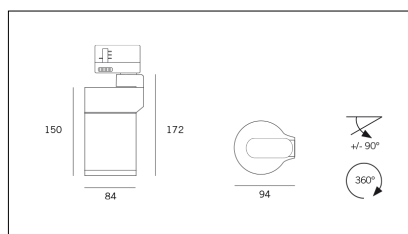

# MACROLUX

Article code	Article	Colour	Watt (W)	Light Temperature (°K)	Beam angle (°)
181.2700.15.8	*RACY	Black texture (8)	30	2700	15
181.2700.24.8	*RACY	Black texture (8)	30	2700	24
181.2700.38.8	*RACY	Black texture (8)	30	2700	38
181.3000.15.8	RACY/COB-8 30W 15°	Black texture (8)	30	3000	15
181.3000.24.8	RACY/COB-8 30W 24°	Black texture (8)	30	3000	24
181.3000.38.8	RACY/COB-8 30W 38°	Black texture (8)	30	3000	38
181.4000.15.8	*RACY	Black texture (8)	30	4000	15
181.4000.24.8	RACY/COB-8 30W 24° 4000°K	Black texture (8)	30	4000	24
181.4000.38.8	*RACY	Black texture (8)	30	4000	38

Article code	Article	Colour	Watt (W)	Light Temperature (°K)	Beam angle (°)
181.2700.15.11	*RACY	White texture (11)	30	2700	15
181.2700.24.11	*RACY	White texture (11)	30	2700	24
181.2700.38.11	*RACY	White texture (11)	30	2700	38
181.3000.15.11	RACY/COB-11 30W 15°	White texture (11)	30	3000	15
181.3000.24.11	RACY/COB-11 30W 24°	White texture (11)	30	3000	24
181.3000.38.11	RACY/COB-11 30W 38°	White texture (11)	30	3000	38
181.4000.15.11	*RACY	White texture (11)	30	4000	15
181.4000.24.11	*RACY	White texture (11)	30	4000	24
181.4000.38.11	*RACY	White texture (11)	30	4000	38

Article code	Article	Colour	Watt (W)	Light Temperature (°K)	Beam angle (°)
181.2700.08.15.11	racy/15/2700-11#	White texture (11)	30	2700	15
181.2700.08.24.11	racy/24/2700-11#	White texture (11)	30	2700	24
181.2700.08.38.11	racy/38/2700-11#	White texture (11)	30	2700	38
181.3000.08.15.11	RACY/COB-11 30W 15° DALI	White texture (11)	30	3000	15
181.3000.08.24.11	RACY/COB-11 30W 24° DALI	White texture (11)	30	3000	24
181.3000.08.38.11	RACY/COB-11 30W 38° DALI	White texture (11)	30	3000	38
181.4000.08.15.11	racy/15/4000-11#	White texture (11)	30	4000	15
181.4000.08.24.11	racy/24/4000-11#	White texture (11)	30	4000	24
181.4000.08.38.11	RACY/COB-11 30W 38° 4000°K DALI	White texture (11)	30	4000	38

Article code	Name	Description	Colour
181.0010.04	RACY/WW	Schermo cilindrico a 45°   45° Wall wash	Black (2)