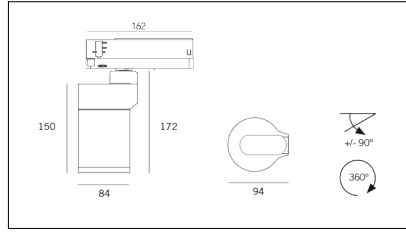

MACROLUX

Article code	Article	Colour	Watt (W)	Light Temperature (°K)	Beam angle (°)
181.2700.15.8	*RACY	Black texture (8)	30	2700	15
181.2700.24.8	*RACY	Black texture (8)	30	2700	24
181.2700.38.8	*RACY	Black texture (8)	30	2700	38
181.3000.15.8	RACY/COB-8 30W 15°	Black texture (8)	30	3000	15
181.3000.24.8	RACY/COB-8 30W 24°	Black texture (8)	30	3000	24
181.3000.38.8	RACY/COB-8 30W 38°	Black texture (8)	30	3000	38
181.4000.15.8	*RACY	Black texture (8)	30	4000	15
181.4000.24.8	RACY/COB-8 30W 24° 4000°K	Black texture (8)	30	4000	24
181.4000.38.8	*RACY	Black texture (8)	30	4000	38

Article code	Article	Colour	Watt (W)	Light Temperature (°K)	Beam angle (°)
181.2700.15.11	*RACY	White texture (11)	30	2700	15
181.2700.24.11	*RACY	White texture (11)	30	2700	24
181.2700.38.11	*RACY	White texture (11)	30	2700	38
181.3000.15.11	RACY/COB-11 30W 15°	White texture (11)	30	3000	15
181.3000.24.11	RACY/COB-11 30W 24°	White texture (11)	30	3000	24
181.3000.38.11	RACY/COB-11 30W 38°	White texture (11)	30	3000	38
181.4000.15.11	*RACY	White texture (11)	30	4000	15
181.4000.24.11	*RACY	White texture (11)	30	4000	24
181.4000.38.11	*RACY	White texture (11)	30	4000	38

Article code	Article	Colour	Watt (W)	Light Temperature (°K)	Beam angle (°)
181.2700.08.15.11	racy/15/2700-11#	White texture (11)	30	2700	15
181.2700.08.24.11	racy/24/2700-11#	White texture (11)	30	2700	24
181.2700.08.38.11	racy/38/2700-11#	White texture (11)	30	2700	38
181.3000.08.15.11	RACY/COB-11 30W 15° DALI	White texture (11)	30	3000	15
181.3000.08.24.11	RACY/COB-11 30W 24° DALI	White texture (11)	30	3000	24
181.3000.08.38.11	RACY/COB-11 30W 38° DALI	White texture (11)	30	3000	38
181.4000.08.15.11	racy/15/4000-11#	White texture (11)	30	4000	15
181.4000.08.24.11	racy/24/4000-11#	White texture (11)	30	4000	24
181.4000.08.38.11	racy/38/4000-11#	White texture (11)	30	4000	38

Article code	Name	Description	Colour
181.0010.04	RACY/WW	Schermo cilindrico a 45° 45° Wall wash	Black (2)