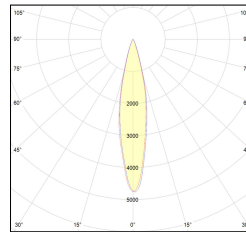

# MACROLUX

Article code	Article	Colour	Watt (W)	Light Temperature (°K)	Beam angle (°)
181.2700.15.8	*RACY	Black texture (8)	30	2700	15
181.2700.24.8	*RACY	Black texture (8)	30	2700	24
181.2700.38.8	*RACY	Black texture (8)	30	2700	38
181.3000.15.8	RACY/COB-8 30W 15°	Black texture (8)	30	3000	15
181.3000.24.8	RACY/COB-8 30W 24°	Black texture (8)	30	3000	24
181.3000.38.8	RACY/COB-8 30W 38°	Black texture (8)	30	3000	38
181.4000.15.8	*RACY	Black texture (8)	30	4000	15
181.4000.24.8	RACY/COB-8 30W 24° 4000°K	Black texture (8)	30	4000	24
181.4000.38.8	*RACY	Black texture (8)	30	4000	38

Article code	Article	Colour	Watt (W)	Light Temperature (°K)	Beam angle (°)
181.2700.15.11	*RACY	White texture (11)	30	2700	15
181.2700.24.11	*RACY	White texture (11)	30	2700	24
181.2700.38.11	*RACY	White texture (11)	30	2700	38
181.3000.15.11	RACY/COB-11 30W 15°	White texture (11)	30	3000	15
181.3000.24.11	RACY/COB-11 30W 24°	White texture (11)	30	3000	24
181.3000.38.11	RACY/COB-11 30W 38°	White texture (11)	30	3000	38
181.4000.15.11	*RACY	White texture (11)	30	4000	15
181.4000.24.11	*RACY	White texture (11)	30	4000	24
181.4000.38.11	*RACY	White texture (11)	30	4000	38

Article code	Article	Colour	Watt (W)	Light Temperature (°K)	Beam angle (°)
181.2700.08.15.11	racy/15/2700-11#	White texture (11)	30	2700	15
181.2700.08.24.11	racy/24/2700-11#	White texture (11)	30	2700	24
181.2700.08.38.11	racy/38/2700-11#	White texture (11)	30	2700	38
181.3000.08.15.11	RACY/COB-11 30W 15° DALI	White texture (11)	30	3000	15
181.3000.08.24.11	RACY/COB-11 30W 24° DALI	White texture (11)	30	3000	24
181.3000.08.38.11	RACY/COB-11 30W 38° DALI	White texture (11)	30	3000	38
181.4000.08.15.11	racy/15/4000-11#	White texture (11)	30	4000	15
181.4000.08.24.11	racy/24/4000-11#	White texture (11)	30	4000	24
181.4000.08.38.11	RACY/COB-11 30W 38° 4000°K DALI	White texture (11)	30	4000	38