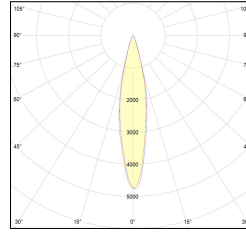

MACROLUX

Article code	Article	Colour	Watt (W)	Light Temperature (°K)	Beam angle (°)
181.2700.15.8	*RACY	Black texture (8)	30	2700	15
181.2700.24.8	*RACY	Black texture (8)	30	2700	24
181.2700.38.8	*RACY	Black texture (8)	30	2700	38
181.3000.15.8	RACY/COB-8 30W 15°	Black texture (8)	30	3000	15
181.3000.24.8	RACY/COB-8 30W 24°	Black texture (8)	30	3000	24
181.3000.38.8	RACY/COB-8 30W 38°	Black texture (8)	30	3000	38
181.4000.15.8	*RACY	Black texture (8)	30	4000	15
181.4000.24.8	RACY/COB-8 30W 24° 4000°K	Black texture (8)	30	4000	24
181.4000.38.8	*RACY	Black texture (8)	30	4000	38

Article code	Article	Colour	Watt (W)	Light Temperature (°K)	Beam angle (°)
181.2700.15.11	*RACY	White texture (11)	30	2700	15
181.2700.24.11	*RACY	White texture (11)	30	2700	24
181.2700.38.11	*RACY	White texture (11)	30	2700	38
181.3000.15.11	RACY/COB-11 30W 15°	White texture (11)	30	3000	15
181.3000.24.11	RACY/COB-11 30W 24°	White texture (11)	30	3000	24
181.3000.38.11	RACY/COB-11 30W 38°	White texture (11)	30	3000	38
181.4000.15.11	*RACY	White texture (11)	30	4000	15
181.4000.24.11	*RACY	White texture (11)	30	4000	24
181.4000.38.11	*RACY	White texture (11)	30	4000	38

Article code	Article	Colour	Watt (W)	Light Temperature (°K)	Beam angle (°)
181.2700.08.15.11	racy/15/2700-11#	White texture (11)	30	2700	15
181.2700.08.24.11	racy/24/2700-11#	White texture (11)	30	2700	24
181.2700.08.38.11	racy/38/2700-11#	White texture (11)	30	2700	38
181.3000.08.15.11	RACY/COB-11 30W 15° DALI	White texture (11)	30	3000	15
181.3000.08.24.11	RACY/COB-11 30W 24° DALI	White texture (11)	30	3000	24
181.3000.08.38.11	RACY/COB-11 30W 38° DALI	White texture (11)	30	3000	38
181.4000.08.15.11	racy/15/4000-11#	White texture (11)	30	4000	15
181.4000.08.24.11	racy/24/4000-11#	White texture (11)	30	4000	24
181.4000.08.38.11	racy/38/4000-11#	White texture (11)	30	4000	38