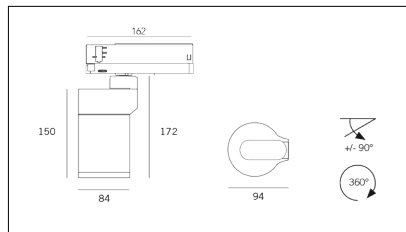

MACROLUX

Article code	Article	Colour	Watt (W)	Light Temperature (°K)	Beam angle (°)
181.2700.15.8	*RACY	Black texture (8)	30	2700	15
181.2700.24.8	*RACY	Black texture (8)	30	2700	24
181.2700.38.8	*RACY	Black texture (8)	30	2700	38
181.3000.15.8	RACY/COB-8 30W 15°	Black texture (8)	30	3000	15
181.3000.24.8	RACY/COB-8 30W 24°	Black texture (8)	30	3000	24
181.3000.38.8	RACY/COB-8 30W 38°	Black texture (8)	30	3000	38
181.4000.15.8	*RACY	Black texture (8)	30	4000	15
181.4000.24.8	RACY/COB-8 30W 24° 4000°K	Black texture (8)	30	4000	24
181.4000.38.8	*RACY	Black texture (8)	30	4000	38

Article code	Article	Colour	Watt (W)	Light Temperature (°K)	Beam angle (°)
181.2700.15.11	*RACY	White texture (11)	30	2700	15
181.2700.24.11	*RACY	White texture (11)	30	2700	24
181.2700.38.11	*RACY	White texture (11)	30	2700	38
181.3000.15.11	RACY/COB-11 30W 15°	White texture (11)	30	3000	15
181.3000.24.11	RACY/COB-11 30W 24°	White texture (11)	30	3000	24
181.3000.38.11	RACY/COB-11 30W 38°	White texture (11)	30	3000	38
181.4000.15.11	*RACY	White texture (11)	30	4000	15
181.4000.24.11	*RACY	White texture (11)	30	4000	24
181.4000.38.11	*RACY	White texture (11)	30	4000	38

Article code	Article	Colour	Watt (W)	Light Temperature (°K)	Beam angle (°)
181.2700.08.15.11	racy/15/2700-11#	White texture (11)	30	2700	15
181.2700.08.24.11	racy/24/2700-11#	White texture (11)	30	2700	24
181.2700.08.38.11	racy/38/2700-11#	White texture (11)	30	2700	38
181.3000.08.15.11	RACY/COB-11 30W 15° DALI	White texture (11)	30	3000	15
181.3000.08.24.11	RACY/COB-11 30W 24° DALI	White texture (11)	30	3000	24
181.3000.08.38.11	RACY/COB-11 30W 38° DALI	White texture (11)	30	3000	38
181.4000.08.15.11	racy/15/4000-11#	White texture (11)	30	4000	15
181.4000.08.24.11	racy/24/4000-11#	White texture (11)	30	4000	24
181.4000.08.38.11	racy/38/4000-11#	White texture (11)	30	4000	38

Article code	Name	Description	Colour
181.0010.04	RACY/WW	Schermo cilindrico a 45° 45° Wall wash	Black (2)