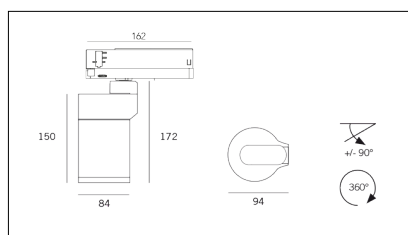

# MACROLUX

Article code	Article	Colour	Watt (W)	Light Temperature (°K)	Beam angle (°)
181.2700.15.8	*RACY	Black texture (8)	30	2700	15
181.2700.24.8	*RACY	Black texture (8)	30	2700	24
181.2700.38.8	*RACY	Black texture (8)	30	2700	38
181.3000.15.8	RACY/COB-8 30W 15°	Black texture (8)	30	3000	15
181.3000.24.8	RACY/COB-8 30W 24°	Black texture (8)	30	3000	24
181.3000.38.8	RACY/COB-8 30W 38°	Black texture (8)	30	3000	38
181.4000.15.8	*RACY	Black texture (8)	30	4000	15
181.4000.24.8	RACY/COB-8 30W 24° 4000°K	Black texture (8)	30	4000	24
181.4000.38.8	*RACY	Black texture (8)	30	4000	38

Article code	Article	Colour	Watt (W)	Light Temperature (°K)	Beam angle (°)
181.2700.15.11	*RACY	White texture (11)	30	2700	15
181.2700.24.11	*RACY	White texture (11)	30	2700	24
181.2700.38.11	*RACY	White texture (11)	30	2700	38
181.3000.15.11	RACY/COB-11 30W 15°	White texture (11)	30	3000	15
181.3000.24.11	RACY/COB-11 30W 24°	White texture (11)	30	3000	24
181.3000.38.11	RACY/COB-11 30W 38°	White texture (11)	30	3000	38
181.4000.15.11	*RACY	White texture (11)	30	4000	15
181.4000.24.11	*RACY	White texture (11)	30	4000	24
181.4000.38.11	*RACY	White texture (11)	30	4000	38

Article code	Article	Colour	Watt (W)	Light Temperature (°K)	Beam angle (°)
181.2700.08.15.11	racy/15/2700-11#	White texture (11)	30	2700	15
181.2700.08.24.11	racy/24/2700-11#	White texture (11)	30	2700	24
181.2700.08.38.11	racy/38/2700-11#	White texture (11)	30	2700	38
181.3000.08.15.11	RACY/COB-11 30W 15° DALI	White texture (11)	30	3000	15
181.3000.08.24.11	RACY/COB-11 30W 24° DALI	White texture (11)	30	3000	24
181.3000.08.38.11	RACY/COB-11 30W 38° DALI	White texture (11)	30	3000	38
181.4000.08.15.11	racy/15/4000-11#	White texture (11)	30	4000	15
181.4000.08.24.11	racy/24/4000-11#	White texture (11)	30	4000	24
181.4000.08.38.11	RACY/COB-11 30W 38° 4000°K DALI	White texture (11)	30	4000	38

Article code	Name	Description	Colour
181.0010.04	RACY/WW	Schermo cilindrico a 45°   45° Wall wash	Black (2)