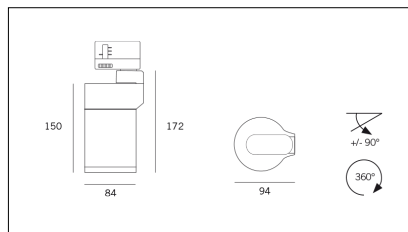

# MACROLUX

Article code	Article	Colour	Watt (W)	Light Temperature (°K)	Beam angle (°)
181.2700.15.8	*RACY	Black texture (8)	30	2700	15
181.2700.24.8	*RACY	Black texture (8)	30	2700	24
181.2700.38.8	*RACY	Black texture (8)	30	2700	38
181.3000.15.8	RACY/COB-8 30W 15°	Black texture (8)	30	3000	15
181.3000.24.8	RACY/COB-8 30W 24°	Black texture (8)	30	3000	24
181.3000.38.8	RACY/COB-8 30W 38°	Black texture (8)	30	3000	38
181.4000.15.8	*RACY	Black texture (8)	30	4000	15
181.4000.24.8	RACY/COB-8 30W 24° 4000°K	Black texture (8)	30	4000	24
181.4000.38.8	*RACY	Black texture (8)	30	4000	38

Article code	Article	Colour	Watt (W)	Light Temperature (°K)	Beam angle (°)
181.2700.15.11	*RACY	White texture (11)	30	2700	15
181.2700.24.11	*RACY	White texture (11)	30	2700	24
181.2700.38.11	*RACY	White texture (11)	30	2700	38
181.3000.15.11	RACY/COB-11 30W 15°	White texture (11)	30	3000	15
181.3000.24.11	RACY/COB-11 30W 24°	White texture (11)	30	3000	24
181.3000.38.11	RACY/COB-11 30W 38°	White texture (11)	30	3000	38
181.4000.15.11	*RACY	White texture (11)	30	4000	15
181.4000.24.11	*RACY	White texture (11)	30	4000	24
181.4000.38.11	*RACY	White texture (11)	30	4000	38

Article code	Article	Colour	Watt (W)	Light Temperature (°K)	Beam angle (°)
181.2700.08.15.11	racy/15/2700-11#	White texture (11)	30	2700	15
181.2700.08.24.11	racy/24/2700-11#	White texture (11)	30	2700	24
181.2700.08.38.11	racy/38/2700-11#	White texture (11)	30	2700	38
181.3000.08.15.11	RACY/COB-11 30W 15° DALI	White texture (11)	30	3000	15
181.3000.08.24.11	RACY/COB-11 30W 24° DALI	White texture (11)	30	3000	24
181.3000.08.38.11	RACY/COB-11 30W 38° DALI	White texture (11)	30	3000	38
181.4000.08.15.11	racy/15/4000-11#	White texture (11)	30	4000	15
181.4000.08.24.11	racy/24/4000-11#	White texture (11)	30	4000	24
181.4000.08.38.11	RACY/COB-11 30W 38° 4000°K DALI	White texture (11)	30	4000	38

Article code	Name	Description	Colour
181.0010.04	RACY/WW	Schermo cilindrico a 45°   45° Wall wash	Black (2)