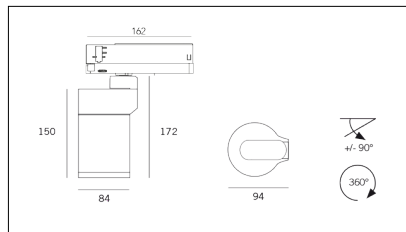

# MACROLUX

Article code	Article	Colour	Watt (W)	Light Temperature (°K)	Beam angle (°)
181.2700.15.8	*RACY	Black texture (8)	30	2700	15
181.2700.24.8	*RACY	Black texture (8)	30	2700	24
181.2700.38.8	*RACY	Black texture (8)	30	2700	38
181.3000.15.8	RACY/COB-8 30W 15°	Black texture (8)	30	3000	15
181.3000.24.8	RACY/COB-8 30W 24°	Black texture (8)	30	3000	24
181.3000.38.8	RACY/COB-8 30W 38°	Black texture (8)	30	3000	38
181.4000.15.8	*RACY	Black texture (8)	30	4000	15
181.4000.24.8	RACY/COB-8 30W 24° 4000°K	Black texture (8)	30	4000	24
181.4000.38.8	*RACY	Black texture (8)	30	4000	38

Article code	Article	Colour	Watt (W)	Light Temperature (°K)	Beam angle (°)
181.2700.15.11	*RACY	White texture (11)	30	2700	15
181.2700.24.11	*RACY	White texture (11)	30	2700	24
181.2700.38.11	*RACY	White texture (11)	30	2700	38
181.3000.15.11	RACY/COB-11 30W 15°	White texture (11)	30	3000	15
181.3000.24.11	RACY/COB-11 30W 24°	White texture (11)	30	3000	24
181.3000.38.11	RACY/COB-11 30W 38°	White texture (11)	30	3000	38
181.4000.15.11	*RACY	White texture (11)	30	4000	15
181.4000.24.11	*RACY	White texture (11)	30	4000	24
181.4000.38.11	*RACY	White texture (11)	30	4000	38

Article code	Article	Colour	Watt (W)	Light Temperature (°K)	Beam angle (°)
181.2700.08.15.11	racy/15/2700-11#	White texture (11)	30	2700	15
181.2700.08.24.11	racy/24/2700-11#	White texture (11)	30	2700	24
181.2700.08.38.11	racy/38/2700-11#	White texture (11)	30	2700	38
181.3000.08.15.11	RACY/COB-11 30W 15° DALI	White texture (11)	30	3000	15
181.3000.08.24.11	RACY/COB-11 30W 24° DALI	White texture (11)	30	3000	24
181.3000.08.38.11	RACY/COB-11 30W 38° DALI	White texture (11)	30	3000	38
181.4000.08.15.11	racy/15/4000-11#	White texture (11)	30	4000	15
181.4000.08.24.11	racy/24/4000-11#	White texture (11)	30	4000	24
181.4000.08.38.11	RACY/COB-11 30W 38° 4000°K DALI	White texture (11)	30	4000	38

Article code	Name	Description	Colour
181.0010.04	RACY/WW	Schermo cilindrico a 45°   45° Wall wash	Black (2)