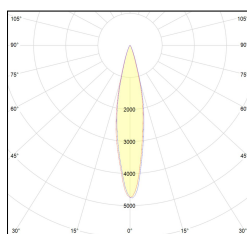

# MACROLUX

Article code	Article	Colour	Watt (W)	Light Temperature (°K)	Beam angle (°)
181.2700.15.8	*RACY	Black texture (8)	30	2700	15
181.2700.24.8	*RACY	Black texture (8)	30	2700	24
181.2700.38.8	*RACY	Black texture (8)	30	2700	38
181.3000.15.8	RACY/COB-8 30W 15°	Black texture (8)	30	3000	15
181.3000.24.8	RACY/COB-8 30W 24°	Black texture (8)	30	3000	24
181.3000.38.8	RACY/COB-8 30W 38°	Black texture (8)	30	3000	38
181.4000.15.8	*RACY	Black texture (8)	30	4000	15
181.4000.24.8	RACY/COB-8 30W 24° 4000°K	Black texture (8)	30	4000	24
181.4000.38.8	*RACY	Black texture (8)	30	4000	38

Article code	Article	Colour	Watt (W)	Light Temperature (°K)	Beam angle (°)
181.2700.15.11	*RACY	White texture (11)	30	2700	15
181.2700.24.11	*RACY	White texture (11)	30	2700	24
181.2700.38.11	*RACY	White texture (11)	30	2700	38
181.3000.15.11	RACY/COB-11 30W 15°	White texture (11)	30	3000	15
181.3000.24.11	RACY/COB-11 30W 24°	White texture (11)	30	3000	24
181.3000.38.11	RACY/COB-11 30W 38°	White texture (11)	30	3000	38
181.4000.15.11	*RACY	White texture (11)	30	4000	15
181.4000.24.11	*RACY	White texture (11)	30	4000	24
181.4000.38.11	*RACY	White texture (11)	30	4000	38

Article code	Article	Colour	Watt (W)	Light Temperature (°K)	Beam angle (°)
181.2700.08.15.11	racy/15/2700-11#	White texture (11)	30	2700	15
181.2700.08.24.11	racy/24/2700-11#	White texture (11)	30	2700	24
181.2700.08.38.11	racy/38/2700-11#	White texture (11)	30	2700	38
181.3000.08.15.11	RACY/COB-11 30W 15° DALI	White texture (11)	30	3000	15
181.3000.08.24.11	RACY/COB-11 30W 24° DALI	White texture (11)	30	3000	24
181.3000.08.38.11	RACY/COB-11 30W 38° DALI	White texture (11)	30	3000	38
181.4000.08.15.11	racy/15/4000-11#	White texture (11)	30	4000	15
181.4000.08.24.11	racy/24/4000-11#	White texture (11)	30	4000	24
181.4000.08.38.11	RACY/COB-11 30W 38° 4000°K DALI	White texture (11)	30	4000	38