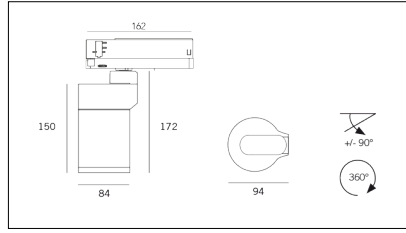

# MACROLUX

Article code	Article	Colour	Watt (W)	Light Temperature (°K)	Beam angle (°)
181.2700.15.8	*RACY	Black texture (8)	30	2700	15
181.2700.24.8	*RACY	Black texture (8)	30	2700	24
181.2700.38.8	*RACY	Black texture (8)	30	2700	38
181.3000.15.8	RACY/COB-8 30W 15°	Black texture (8)	30	3000	15
181.3000.24.8	RACY/COB-8 30W 24°	Black texture (8)	30	3000	24
181.3000.38.8	RACY/COB-8 30W 38°	Black texture (8)	30	3000	38
181.4000.15.8	*RACY	Black texture (8)	30	4000	15
181.4000.24.8	RACY/COB-8 30W 24° 4000°K	Black texture (8)	30	4000	24
181.4000.38.8	*RACY	Black texture (8)	30	4000	38

Article code	Article	Colour	Watt (W)	Light Temperature (°K)	Beam angle (°)
181.2700.15.11	*RACY	White texture (11)	30	2700	15
181.2700.24.11	*RACY	White texture (11)	30	2700	24
181.2700.38.11	*RACY	White texture (11)	30	2700	38
181.3000.15.11	RACY/COB-11 30W 15°	White texture (11)	30	3000	15
181.3000.24.11	RACY/COB-11 30W 24°	White texture (11)	30	3000	24
181.3000.38.11	RACY/COB-11 30W 38°	White texture (11)	30	3000	38
181.4000.15.11	*RACY	White texture (11)	30	4000	15
181.4000.24.11	*RACY	White texture (11)	30	4000	24
181.4000.38.11	*RACY	White texture (11)	30	4000	38

Article code	Article	Colour	Watt (W)	Light Temperature (°K)	Beam angle (°)
181.2700.08.15.11	racy/15/2700-11#	White texture (11)	30	2700	15
181.2700.08.24.11	racy/24/2700-11#	White texture (11)	30	2700	24
181.2700.08.38.11	racy/38/2700-11#	White texture (11)	30	2700	38
181.3000.08.15.11	RACY/COB-11 30W 15° DALI	White texture (11)	30	3000	15
181.3000.08.24.11	RACY/COB-11 30W 24° DALI	White texture (11)	30	3000	24
181.3000.08.38.11	RACY/COB-11 30W 38° DALI	White texture (11)	30	3000	38
181.4000.08.15.11	racy/15/4000-11#	White texture (11)	30	4000	15
181.4000.08.24.11	racy/24/4000-11#	White texture (11)	30	4000	24
181.4000.08.38.11	RACY/COB-11 30W 38° 4000°K DALI	White texture (11)	30	4000	38

Article code	Name	Description	Colour
181.0010.04	RACY/WW	Schermo cilindrico a 45°   45° Wall wash	Black (2)