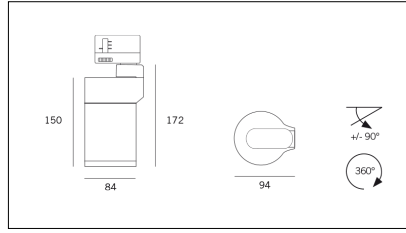

# MACROLUX

Article code	Article	Colour	Watt (W)	Light Temperature (°K)	Beam angle (°)
181.2700.15.8	*RACY	Black texture (8)	30	2700	15
181.2700.24.8	*RACY	Black texture (8)	30	2700	24
181.2700.38.8	*RACY	Black texture (8)	30	2700	38
181.3000.15.8	RACY/COB-8 30W 15°	Black texture (8)	30	3000	15
181.3000.24.8	RACY/COB-8 30W 24°	Black texture (8)	30	3000	24
181.3000.38.8	RACY/COB-8 30W 38°	Black texture (8)	30	3000	38
181.4000.15.8	*RACY	Black texture (8)	30	4000	15
181.4000.24.8	RACY/COB-8 30W 24° 4000°K	Black texture (8)	30	4000	24
181.4000.38.8	*RACY	Black texture (8)	30	4000	38

Article code	Article	Colour	Watt (W)	Light Temperature (°K)	Beam angle (°)
181.2700.15.11	*RACY	White texture (11)	30	2700	15
181.2700.24.11	*RACY	White texture (11)	30	2700	24
181.2700.38.11	*RACY	White texture (11)	30	2700	38
181.3000.15.11	RACY/COB-11 30W 15°	White texture (11)	30	3000	15
181.3000.24.11	RACY/COB-11 30W 24°	White texture (11)	30	3000	24
181.3000.38.11	RACY/COB-11 30W 38°	White texture (11)	30	3000	38
181.4000.15.11	*RACY	White texture (11)	30	4000	15
181.4000.24.11	*RACY	White texture (11)	30	4000	24
181.4000.38.11	*RACY	White texture (11)	30	4000	38

Article code	Article	Colour	Watt (W)	Light Temperature (°K)	Beam angle (°)
181.2700.08.15.11	racy/15/2700-11#	White texture (11)	30	2700	15
181.2700.08.24.11	racy/24/2700-11#	White texture (11)	30	2700	24
181.2700.08.38.11	racy/38/2700-11#	White texture (11)	30	2700	38
181.3000.08.15.11	RACY/COB-11 30W 15° DALI	White texture (11)	30	3000	15
181.3000.08.24.11	RACY/COB-11 30W 24° DALI	White texture (11)	30	3000	24
181.3000.08.38.11	RACY/COB-11 30W 38° DALI	White texture (11)	30	3000	38
181.4000.08.15.11	racy/15/4000-11#	White texture (11)	30	4000	15
181.4000.08.24.11	racy/24/4000-11#	White texture (11)	30	4000	24
181.4000.08.38.11	RACY/COB-11 30W 38° 4000°K DALI	White texture (11)	30	4000	38

Article code	Name	Description	Colour
181.0010.04	RACY/WW	Schermo cilindrico a 45°   45° Wall wash	Black (2)