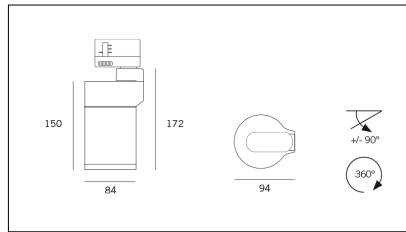

# MACROLUX

Article code	Article	Colour	Watt (W)	Light Temperature (°K)	Beam angle (°)
181.2700.15.8	*RACY	Black texture (8)	30	2700	15
181.2700.24.8	*RACY	Black texture (8)	30	2700	24
181.2700.38.8	*RACY	Black texture (8)	30	2700	38
181.3000.15.8	RACY/COB-8 30W 15°	Black texture (8)	30	3000	15
181.3000.24.8	RACY/COB-8 30W 24°	Black texture (8)	30	3000	24
181.3000.38.8	RACY/COB-8 30W 38°	Black texture (8)	30	3000	38
181.4000.15.8	*RACY	Black texture (8)	30	4000	15
181.4000.24.8	RACY/COB-8 30W 24° 4000°K	Black texture (8)	30	4000	24
181.4000.38.8	*RACY	Black texture (8)	30	4000	38

Article code	Article	Colour	Watt (W)	Light Temperature (°K)	Beam angle (°)
181.2700.15.11	*RACY	White texture (11)	30	2700	15
181.2700.24.11	*RACY	White texture (11)	30	2700	24
181.2700.38.11	*RACY	White texture (11)	30	2700	38
181.3000.15.11	RACY/COB-11 30W 15°	White texture (11)	30	3000	15
181.3000.24.11	RACY/COB-11 30W 24°	White texture (11)	30	3000	24
181.3000.38.11	RACY/COB-11 30W 38°	White texture (11)	30	3000	38
181.4000.15.11	*RACY	White texture (11)	30	4000	15
181.4000.24.11	*RACY	White texture (11)	30	4000	24
181.4000.38.11	*RACY	White texture (11)	30	4000	38

Article code	Article	Colour	Watt (W)	Light Temperature (°K)	Beam angle (°)
181.2700.08.15.11	racy/15/2700-11#	White texture (11)	30	2700	15
181.2700.08.24.11	racy/24/2700-11#	White texture (11)	30	2700	24
181.2700.08.38.11	racy/38/2700-11#	White texture (11)	30	2700	38
181.3000.08.15.11	RACY/COB-11 30W 15° DALI	White texture (11)	30	3000	15
181.3000.08.24.11	RACY/COB-11 30W 24° DALI	White texture (11)	30	3000	24
181.3000.08.38.11	RACY/COB-11 30W 38° DALI	White texture (11)	30	3000	38
181.4000.08.15.11	racy/15/4000-11#	White texture (11)	30	4000	15
181.4000.08.24.11	racy/24/4000-11#	White texture (11)	30	4000	24
181.4000.08.38.11	RACY/COB-11 30W 38° 4000°K DALI	White texture (11)	30	4000	38

Article code	Name	Description	Colour
181.0010.04	RACY/WW	Schermo cilindrico a 45°   45° Wall wash	Black (2)