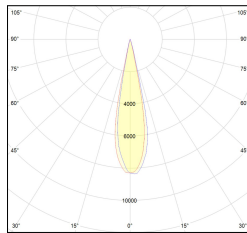

MACROLUX

Article code	Article	Colour	Watt (W)	Light Temperature (°K)	Beam angle (°)
181.0020.2700.8	SHAPÉ/COB-8 2700°K	Black texture (8)	30	2700	20
181.0020.4000.8	*SHAPÉ	Black texture (8)	30	4000	20
181.0020.8	SHAPÉ/COB-8	Black texture (8)	30	3000	20