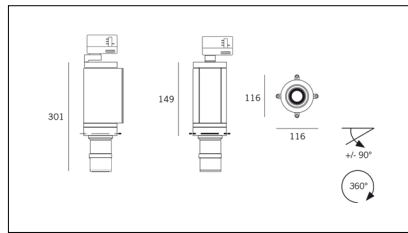

MACROLUX

Article code	Article	Colour	Watt (W)	Light Temperature (°K)	Beam angle (°)
181.0020.2700.8	SHAPÉ/COB-8 2700°K	Black texture (8)	30	2700	20
181.0020.4000.8	*SHAPÉ	Black texture (8)	30	4000	20
181.0020.8	SHAPÉ/COB-8	Black texture (8)	30	3000	20