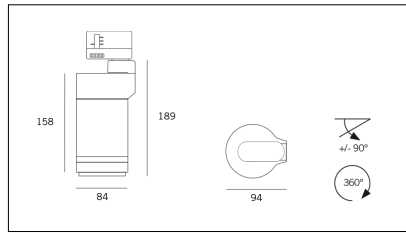

MACROLUX

Article code	Article	Colour	Watt (W)	Light Temperature (°K)
181.2560.2700.8	FOCUS/COB-8 30W 25-60° 2700°K	Black texture (8)	30	2700
181.2560.4000.8	*FOCUS	Black texture (8)	30	4000
181.2560.8	FOCUS/COB-8 30W 25-60°	Black texture (8)	30	3000

Article code	Article	Colour	Watt (W)	Light Temperature (°K)
181.2560.11	FOCUS/COB-11 30W 25-60°	White texture (11)	30	3000
181.2560.2700.11	*FOCUS	White texture (11)	30	2700
181.2560.4000.11	*FOCUS	White texture (11)	30	4000