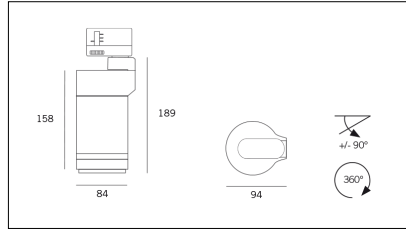

# MACROLUX

Article code	Article	Colour	Watt (W)	Light Temperature (°K)
181.2560.2700.8	FOCUS/COB-8 30W 25-60° 2700°K	Black texture (8)	30	2700
181.2560.4000.8	*FOCUS	Black texture (8)	30	4000
181.2560.8	FOCUS/COB-8 30W 25-60°	Black texture (8)	30	3000

Article code	Article	Colour	Watt (W)	Light Temperature (°K)
181.2560.11	FOCUS/COB-11 30W 25-60°	White texture (11)	30	3000
181.2560.2700.11	*FOCUS	White texture (11)	30	2700
181.2560.4000.11	*FOCUS	White texture (11)	30	4000