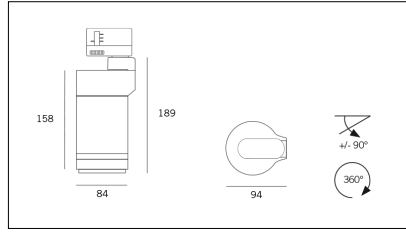

MACROLUX

Article code	Article	Colour	Watt (W)	Light Temperature (°K)
181.2560.2700.8	FOCUS/COB-8 30W 25-60° 2700°K	Black texture (8)	30	2700
181.2560.4000.8	*FOCUS	Black texture (8)	30	4000
181.2560.8	FOCUS/COB-8 30W 25-60°	Black texture (8)	30	3000

Article code	Article	Colour	Watt (W)	Light Temperature (°K)
181.2560.11	FOCUS/COB-11 30W 25-60°	White texture (11)	30	3000
181.2560.2700.11	*FOCUS	White texture (11)	30	2700
181.2560.4000.11	*FOCUS	White texture (11)	30	4000