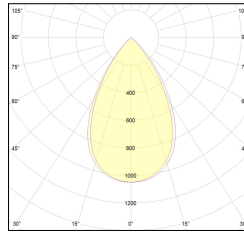

MACROLUX

Article code	Article	Colour	Watt (W)	Light Temperature (°K)
181.2560.2700.8	FOCUS/COB-8 30W 25-60° 2700°K	Black texture (8)	30	2700
181.2560.4000.8	*FOCUS	Black texture (8)	30	4000
181.2560.8	FOCUS/COB-8 30W 25-60°	Black texture (8)	30	3000

Article code	Article	Colour	Watt (W)	Light Temperature (°K)
181.2560.11	FOCUS/COB-11 30W 25-60°	White texture (11)	30	3000
181.2560.2700.11	*FOCUS	White texture (11)	30	2700
181.2560.4000.11	*FOCUS	White texture (11)	30	4000