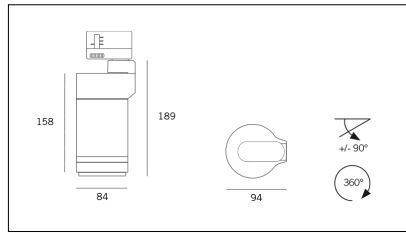

# MACROLUX

Article code	Article	Colour	Watt (W)	Light Temperature (°K)
181.2560.2700.8	FOCUS/COB-8 30W 25-60° 2700°K	Black texture (8)	30	2700
181.2560.4000.8	*FOCUS	Black texture (8)	30	4000
181.2560.8	FOCUS/COB-8 30W 25-60°	Black texture (8)	30	3000

Article code	Article	Colour	Watt (W)	Light Temperature (°K)
181.2560.11	FOCUS/COB-11 30W 25-60°	White texture (11)	30	3000
181.2560.2700.11	*FOCUS	White texture (11)	30	2700
181.2560.4000.11	*FOCUS	White texture (11)	30	4000