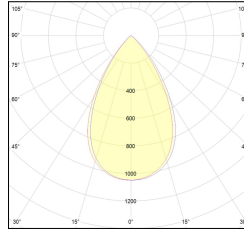

MACROLUX

Article code	Article	Colour	Watt (W)	Light Temperature (°K)
181.2560.2700.8	FOCUS/COB-8 30W 25-60° 2700°K	Black texture (8)	30	2700
181.2560.4000.8	*FOCUS	Black texture (8)	30	4000
181.2560.8	FOCUS/COB-8 30W 25-60°	Black texture (8)	30	3000

Article code	Article	Colour	Watt (W)	Light Temperature (°K)
181.2560.11	FOCUS/COB-11 30W 25-60°	White texture (11)	30	3000
181.2560.2700.11	*FOCUS	White texture (11)	30	2700
181.2560.4000.11	*FOCUS	White texture (11)	30	4000