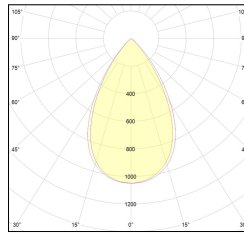

MACROLUX

Article code	Article	Colour	Watt (W)	Light Temperature (°K)
181.2560.2700.8	FOCUS/COB-8 30W 25-60° 2700°K	Black texture (8)	30	2700
181.2560.4000.8	*FOCUS	Black texture (8)	30	4000
181.2560.8	FOCUS/COB-8 30W 25-60°	Black texture (8)	30	3000

Article code	Article	Colour	Watt (W)	Light Temperature (°K)
181.2560.11	FOCUS/COB-11 30W 25-60°	White texture (11)	30	3000
181.2560.2700.11	*FOCUS	White texture (11)	30	2700
181.2560.4000.11	*FOCUS	White texture (11)	30	4000