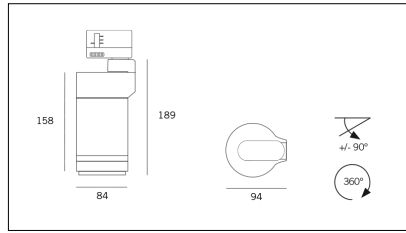

MACROLUX

Article code	Article	Colour	Watt (W)	Light Temperature (°K)
181.2560.2700.8	FOCUS/COB-8 30W 25-60° 2700°K	Black texture (8)	30	2700
181.2560.4000.8	*FOCUS	Black texture (8)	30	4000
181.2560.8	FOCUS/COB-8 30W 25-60°	Black texture (8)	30	3000

Article code	Article	Colour	Watt (W)	Light Temperature (°K)
181.2560.11	FOCUS/COB-11 30W 25-60°	White texture (11)	30	3000
181.2560.2700.11	*FOCUS	White texture (11)	30	2700
181.2560.4000.11	*FOCUS	White texture (11)	30	4000