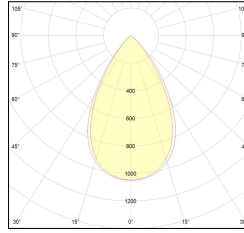

# MACROLUX

Article code	Article	Colour	Watt (W)	Light Temperature (°K)
181.2560.2700.8	FOCUS/COB-8 30W 25-60° 2700°K	Black texture (8)	30	2700
181.2560.4000.8	*FOCUS	Black texture (8)	30	4000
181.2560.8	FOCUS/COB-8 30W 25-60°	Black texture (8)	30	3000

Article code	Article	Colour	Watt (W)	Light Temperature (°K)
181.2560.11	FOCUS/COB-11 30W 25-60°	White texture (11)	30	3000
181.2560.2700.11	*FOCUS	White texture (11)	30	2700
181.2560.4000.11	*FOCUS	White texture (11)	30	4000