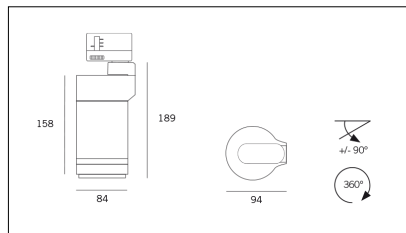

MACROLUX

Article code	Article	Colour	Watt (W)	Light Temperature (°K)
181.2560.2700.8	FOCUS/COB-8 30W 25-60° 2700°K	Black texture (8)	30	2700
181.2560.4000.8	*FOCUS	Black texture (8)	30	4000
181.2560.8	FOCUS/COB-8 30W 25-60°	Black texture (8)	30	3000

Article code	Article	Colour	Watt (W)	Light Temperature (°K)
181.2560.11	FOCUS/COB-11 30W 25-60°	White texture (11)	30	3000
181.2560.2700.11	*FOCUS	White texture (11)	30	2700
181.2560.4000.11	*FOCUS	White texture (11)	30	4000