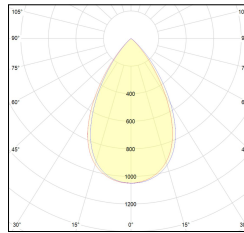

# MACROLUX

Article code	Article	Colour	Watt (W)	Light Temperature (°K)
181.2560.2700.8	FOCUS/COB-8 30W 25-60° 2700°K	Black texture (8)	30	2700
181.2560.4000.8	*FOCUS	Black texture (8)	30	4000
181.2560.8	FOCUS/COB-8 30W 25-60°	Black texture (8)	30	3000

Article code	Article	Colour	Watt (W)	Light Temperature (°K)
181.2560.11	FOCUS/COB-11 30W 25-60°	White texture (11)	30	3000
181.2560.2700.11	*FOCUS	White texture (11)	30	2700
181.2560.4000.11	*FOCUS	White texture (11)	30	4000