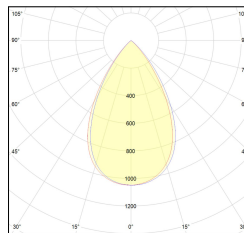

MACROLUX

Article code	Article	Colour	Watt (W)	Light Temperature (°K)
181.2560.2700.8	FOCUS/COB-8 30W 25-60° 2700°K	Black texture (8)	30	2700
181.2560.4000.8	*FOCUS	Black texture (8)	30	4000
181.2560.8	FOCUS/COB-8 30W 25-60°	Black texture (8)	30	3000

Article code	Article	Colour	Watt (W)	Light Temperature (°K)
181.2560.11	FOCUS/COB-11 30W 25-60°	White texture (11)	30	3000
181.2560.2700.11	*FOCUS	White texture (11)	30	2700
181.2560.4000.11	*FOCUS	White texture (11)	30	4000