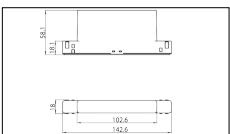

Article code	Name	Description	Colour	Driver's type	Watt (W)
1.1200EN1812	DALIGATE 48V CASAMBI - Box Nero	Interfaccia Bluetooth-DALI compatibile con sistemi Bluetooth CASAMBI - Consumo 8W	Black (2)	CASAMBI	8