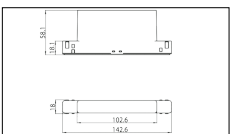

Article code	Name	Description	Colour	Driver's type	Watt (W)
1.1200EN1812	DALIGATE 48V CASAMBI	Interfaccia Bluetooth-DALI compatibile con sistemi Bluetooth CASAMBI - Consumo 8W	Black (2)	CASAMBI	8