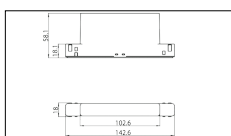

Article code	Name	Description	Colour	Driver's type	Watt (W)
1.1200EN1812	DALIGATE 48V CASAMBI	Interfaccia Bluetooth-DALI compatibile con sistemi Bluetooth CASAMBI - Consumo 8W	Black (2)	CASAMBI	8