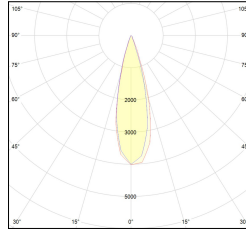

Article code	Article	Colour	Light Temperature (°K)	Beam angle (°)	Additional colour	Type of recessed	Watt (W)
2015.0038.00.2700.296	TORCH/T0-296 8.6W 250mA 26° 2700°K	Black (2)	2700	26	Bronze (96)	Plasterboard	8,6
2015.0038.00.296	TORCH/T0-296 8.6W 250mA 26°	Black (2)	3000	26	Bronze (96)	Plasterboard	8,6
2015.0038.00.4000.296	TORCH/T0-296 8.6W 250mA 26° 4000°K	Black (2)	4000	26	Bronze (96)	Plasterboard	8,6
2015.0038.0010.2700.296	torch t0/26/2700-296#	Black (2)	2700	26	Bronze (96)	Plasterboard	8,6
2015.0038.0010.296	TORCH/T0-296 8.6W 250mA 26° DALI	Black (2)	3000	26	Bronze (96)	Plasterboard	8,6
2015.0038.0010.4000.296	torch t0/26/4000-296#	Black (2)	4000	26	Bronze (96)	Plasterboard	8,6