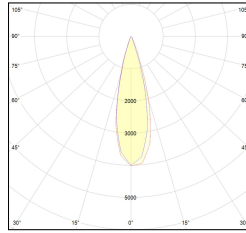

Article code	Article	Colour	Light Temperature (°K)	Beam angle (°)	Additional colour	Type of recessed	Watt (W)
2015.0038.4000.22	*TORCH/T0-22 8.6W max 250mA 26° 4000°K	Black (2)	4000	26	Black (2)	Plasterboard	8,6

Article code	Article	Colour	Light Temperature (°K)	Beam angle (°)	Additional colour	Type of recessed	Watt (W)
2015.0038.00.2700.296	TORCH/T0-296 8.6W 250mA 26° 2700°K	Black (2)	2700	26	Bronze (96)	Plasterboard	8,6
2015.0038.00.296	TORCH/T0-296 8.6W 250mA 26°	Black (2)	3000	26	Bronze (96)	Plasterboard	8,6
2015.0038.00.4000.296	TORCH/T0-296 8.6W 250mA 26° 4000°K	Black (2)	4000	26	Bronze (96)	Plasterboard	8,6
2015.0038.0010.2700.296	torch t0/26/2700-296#	Black (2)	2700	26	Bronze (96)	Plasterboard	8,6
2015.0038.0010.296	TORCH/T0-296 8.6W 250mA 26° DALI	Black (2)	3000	26	Bronze (96)	Plasterboard	8,6
2015.0038.0010.4000.296	torch t0/26/4000-296#	Black (2)	4000	26	Bronze (96)	Plasterboard	8,6
2015.0038.2700.296	TORCH/T0-296 8.6W max 250mA 26° 2700°K	Black (2)	2700	26	Bronze (96)	Plasterboard	8,6
2015.0038.296	TORCH/T0-296 8.6W max 250mA 26°	Black (2)	3000	26	Bronze (96)	Plasterboard	8,6
2015.0038.4000.296	*TORCH/T0-296 8.6W max 250mA 26° 4000°K	Black (2)	4000	26	Bronze (96)	Plasterboard	8,6