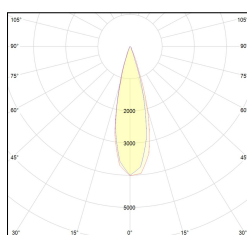

MACROLUX

Article code	Article	Colour	Light Temperature (°K)	Beam angle (°)	Additional colour	Type of recessed	Watt (W)
2015.0038.00.2700.42	TORCH/T0-42 8.6W 250mA 26° 2700°K	White (4)	2700	26	Black (2)	Plasterboard	8,6
2015.0038.00.4000.42	TORCH/T0-42 8.6W 250mA 26° 4000°K	White (4)	4000	26	Black (2)	Plasterboard	8,6
2015.0038.00.42	TORCH/T0-42 8.6W 250mA 26°	White (4)	3000	26	Black (2)	Plasterboard	8,6
2015.0038.0010.2700.42	TORCH/T0-42 8.6W 250mA 26° 2700°K DALI	White (4)	2700	26	Black (2)	Plasterboard	8,6
2015.0038.0010.4000.42	torch t0/26/4000-42#	White (4)	4000	26	Black (2)	Plasterboard	8,6
2015.0038.0010.42	TORCH/T0-42 8.6W 250mA 26° DALI	White (4)	3000	26	Black (2)	Plasterboard	8,6

Article code	Article	Colour	Light Temperature (°K)	Beam angle (°)	Additional colour	Type of recessed	Watt (W)
2015.0038.00.2700.496	TORCH/T0-496 8.6W 250mA 26° 2700°K	White (4)	2700	26	Bronze (96)	Plasterboard	8,6
2015.0038.00.4000.496	*TORCH T0	White (4)	4000	26	Bronze (96)	Plasterboard	8,6
2015.0038.00.496	TORCH/T0-496 8.6W 250mA 26°	White (4)	3000	26	Bronze (96)	Plasterboard	8,6
2015.0038.0010.2700.496	torch t0/26/2700-496#	White (4)	2700	26	Bronze (96)	Plasterboard	8,6
2015.0038.0010.4000.496	torch t0/26/4000-496#	White (4)	4000	26	Bronze (96)	Plasterboard	8,6
2015.0038.0010.496	TORCH/T0-496 8.6W 250mA 26° DALI	White (4)	3000	26	Bronze (96)	Plasterboard	8,6