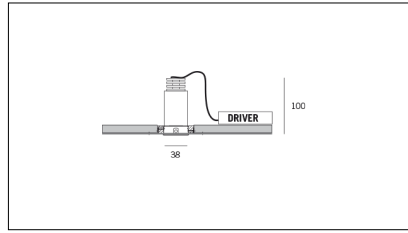

Article code	Article	Colour	Light Temperature (°K)	Beam angle (°)	Additional colour	Type of recessed	Watt (W)
2015.0038.4000.22	*TORCH/T0-22 8.6W max 250mA 26° 4000°K	Black (2)	4000	26	Black (2)	Plasterboard	8,6

Article code	Article	Colour	Light Temperature (°K)	Beam angle (°)	Additional colour	Type of recessed	Watt (W)
2015.0038.00.2700.296	TORCH/T0-296 8.6W 250mA 26° 2700°K	Black (2)	2700	26	Bronze (96)	Plasterboard	8,6
2015.0038.00.296	TORCH/T0-296 8.6W 250mA 26°	Black (2)	3000	26	Bronze (96)	Plasterboard	8,6
2015.0038.00.4000.296	TORCH/T0-296 8.6W 250mA 26° 4000°K	Black (2)	4000	26	Bronze (96)	Plasterboard	8,6
2015.0038.0010.2700.296	torch t0/26/2700-296#	Black (2)	2700	26	Bronze (96)	Plasterboard	8,6
2015.0038.0010.296	TORCH/T0-296 8.6W 250mA 26° DALI	Black (2)	3000	26	Bronze (96)	Plasterboard	8,6
2015.0038.0010.4000.296	torch t0/26/4000-296#	Black (2)	4000	26	Bronze (96)	Plasterboard	8,6
2015.0038.2700.296	TORCH/T0-296 8.6W max 250mA 26° 2700°K	Black (2)	2700	26	Bronze (96)	Plasterboard	8,6
2015.0038.296	TORCH/T0-296 8.6W max 250mA 26°	Black (2)	3000	26	Bronze (96)	Plasterboard	8,6
2015.0038.4000.296	*TORCH/T0-296 8.6W max 250mA 26° 4000°K	Black (2)	4000	26	Bronze (96)	Plasterboard	8,6