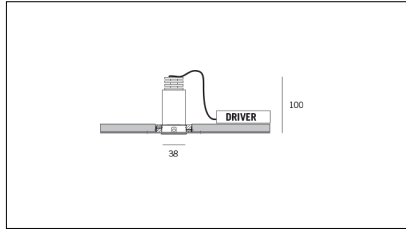

Article code	Article	Colour	Light Temperature (°K)	Beam angle (°)	Additional colour	Type of recessed	Watt (W)
2015.0038.00.2700.296	TORCH/T0-296 8.6W 250mA 26° 2700°K	Black (2)	2700	26	Bronze (96)	Plasterboard	8,6
2015.0038.00.296	TORCH/T0-296 8.6W 250mA 26°	Black (2)	3000	26	Bronze (96)	Plasterboard	8,6
2015.0038.00.4000.296	TORCH/T0-296 8.6W 250mA 26° 4000°K	Black (2)	4000	26	Bronze (96)	Plasterboard	8,6
2015.0038.0010.2700.296	torch t0/26/2700-296#	Black (2)	2700	26	Bronze (96)	Plasterboard	8,6
2015.0038.0010.296	TORCH/T0-296 8.6W 250mA 26° DALI	Black (2)	3000	26	Bronze (96)	Plasterboard	8,6
2015.0038.0010.4000.296	torch t0/26/4000-296#	Black (2)	4000	26	Bronze (96)	Plasterboard	8,6