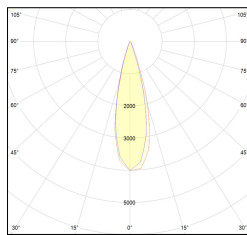

MACROLUX

Article code	Article	Colour	Light Temperature (°K)	Beam angle (°)	Additional colour	Type of recessed	Watt (W)
2015.0038.00.2700.42	TORCH/T0-42 8.6W 250mA 26° 2700°K	White (4)	2700	26	Black (2)	Plasterboard	8,6
2015.0038.00.4000.42	TORCH/T0-42 8.6W 250mA 26° 4000°K	White (4)	4000	26	Black (2)	Plasterboard	8,6
2015.0038.00.42	TORCH/T0-42 8.6W 250mA 26°	White (4)	3000	26	Black (2)	Plasterboard	8,6
2015.0038.0010.2700.42	TORCH/T0-42 8.6W 250mA 26° 2700°K DALI	White (4)	2700	26	Black (2)	Plasterboard	8,6
2015.0038.0010.4000.42	torch t0/26/4000-42#	White (4)	4000	26	Black (2)	Plasterboard	8,6
2015.0038.0010.42	TORCH/T0-42 8.6W 250mA 26° DALI	White (4)	3000	26	Black (2)	Plasterboard	8,6

Article code	Article	Colour	Light Temperature (°K)	Beam angle (°)	Additional colour	Type of recessed	Watt (W)
2015.0038.00.2700.496	TORCH/T0-496 8.6W 250mA 26° 2700°K	White (4)	2700	26	Bronze (96)	Plasterboard	8,6
2015.0038.00.4000.496	*TORCH T0	White (4)	4000	26	Bronze (96)	Plasterboard	8,6
2015.0038.00.496	TORCH/T0-496 8.6W 250mA 26°	White (4)	3000	26	Bronze (96)	Plasterboard	8,6
2015.0038.0010.2700.496	torch t0/26/2700-496#	White (4)	2700	26	Bronze (96)	Plasterboard	8,6
2015.0038.0010.4000.496	torch t0/26/4000-496#	White (4)	4000	26	Bronze (96)	Plasterboard	8,6
2015.0038.0010.496	TORCH/T0-496 8.6W 250mA 26° DALI	White (4)	3000	26	Bronze (96)	Plasterboard	8,6