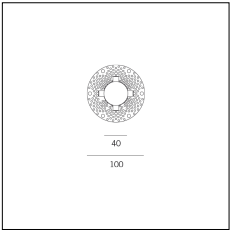

Article code	Name	Description	Type of recessed
2015.0000	TORCH/PK	Plaster kit per proiettore ad incasso TORCH	Plasterboard