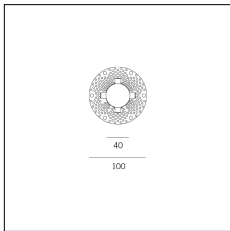

Article code	Name	Description	Type of recessed
2015.0000	TORCH/PK	Plaster kit per proiettore ad incasso TORCH	Plasterboard