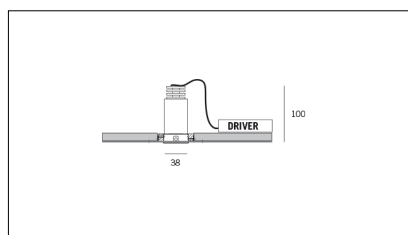

MACROLUX

Article code	Article	Colour	Light Temperature (°K)	Beam angle (°)	Additional colour	Type of recessed	Watt (W)
2015.0038.00.2700.42	TORCH/T0-42 8.6W 250mA 26° 2700°K	White (4)	2700	26	Black (2)	Plasterboard	8,6
2015.0038.00.4000.42	TORCH/T0-42 8.6W 250mA 26° 4000°K	White (4)	4000	26	Black (2)	Plasterboard	8,6
2015.0038.00.42	TORCH/T0-42 8.6W 250mA 26°	White (4)	3000	26	Black (2)	Plasterboard	8,6
2015.0038.0010.2700.42	TORCH/T0-42 8.6W 250mA 26° 2700°K DALI	White (4)	2700	26	Black (2)	Plasterboard	8,6
2015.0038.0010.4000.42	torch t0/26/4000-42#	White (4)	4000	26	Black (2)	Plasterboard	8,6
2015.0038.0010.42	TORCH/T0-42 8.6W 250mA 26° DALI	White (4)	3000	26	Black (2)	Plasterboard	8,6

Article code	Article	Colour	Light Temperature (°K)	Beam angle (°)	Additional colour	Type of recessed	Watt (W)
2015.0038.00.2700.496	TORCH/T0-496 8.6W 250mA 26° 2700°K	White (4)	2700	26	Bronze (96)	Plasterboard	8,6
2015.0038.00.4000.496	*TORCH T0	White (4)	4000	26	Bronze (96)	Plasterboard	8,6
2015.0038.00.496	TORCH/T0-496 8.6W 250mA 26°	White (4)	3000	26	Bronze (96)	Plasterboard	8,6
2015.0038.0010.2700.496	torch t0/26/2700-496#	White (4)	2700	26	Bronze (96)	Plasterboard	8,6
2015.0038.0010.4000.496	torch t0/26/4000-496#	White (4)	4000	26	Bronze (96)	Plasterboard	8,6
2015.0038.0010.496	TORCH/T0-496 8.6W 250mA 26° DALI	White (4)	3000	26	Bronze (96)	Plasterboard	8,6