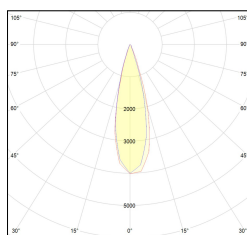

MACROLUX

Article code	Article	Colour	Light Temperature (°K)	Beam angle (°)	Additional colour	Type of recessed	Watt (W)
2015.0038.00.2700.42	TORCH/T0-42 8.6W 250mA 26° 2700°K	White (4)	2700	26	Black (2)	Plasterboard	8,6
2015.0038.00.4000.42	TORCH/T0-42 8.6W 250mA 26° 4000°K	White (4)	4000	26	Black (2)	Plasterboard	8,6
2015.0038.00.42	TORCH/T0-42 8.6W 250mA 26°	White (4)	3000	26	Black (2)	Plasterboard	8,6
2015.0038.0010.2700.42	TORCH/T0-42 8.6W 250mA 26° 2700°K DALI	White (4)	2700	26	Black (2)	Plasterboard	8,6
2015.0038.0010.4000.42	torch t0/26/4000-42#	White (4)	4000	26	Black (2)	Plasterboard	8,6
2015.0038.0010.42	TORCH/T0-42 8.6W 250mA 26° DALI	White (4)	3000	26	Black (2)	Plasterboard	8,6

Article code	Article	Colour	Light Temperature (°K)	Beam angle (°)	Additional colour	Type of recessed	Watt (W)
2015.0038.00.2700.496	TORCH/T0-496 8.6W 250mA 26° 2700°K	White (4)	2700	26	Bronze (96)	Plasterboard	8,6
2015.0038.00.4000.496	*TORCH T0	White (4)	4000	26	Bronze (96)	Plasterboard	8,6
2015.0038.00.496	TORCH/T0-496 8.6W 250mA 26°	White (4)	3000	26	Bronze (96)	Plasterboard	8,6
2015.0038.0010.2700.496	torch t0/26/2700-496#	White (4)	2700	26	Bronze (96)	Plasterboard	8,6
2015.0038.0010.4000.496	torch t0/26/4000-496#	White (4)	4000	26	Bronze (96)	Plasterboard	8,6
2015.0038.0010.496	TORCH/T0-496 8.6W 250mA 26° DALI	White (4)	3000	26	Bronze (96)	Plasterboard	8,6