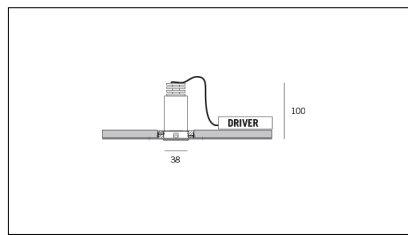

MACROLUX

Article code	Article	Colour	Light Temperature (°K)	Beam angle (°)	Additional colour	Type of recessed	Watt (W)
2015.0038.00.2700.42	TORCH/T0-42 8.6W 250mA 26° 2700°K	White (4)	2700	26	Black (2)	Plasterboard	8,6
2015.0038.00.4000.42	TORCH/T0-42 8.6W 250mA 26° 4000°K	White (4)	4000	26	Black (2)	Plasterboard	8,6
2015.0038.00.42	TORCH/T0-42 8.6W 250mA 26°	White (4)	3000	26	Black (2)	Plasterboard	8,6
2015.0038.0010.2700.42	TORCH/T0-42 8.6W 250mA 26° 2700°K DALI	White (4)	2700	26	Black (2)	Plasterboard	8,6
2015.0038.0010.4000.42	torch t0/26/4000-42#	White (4)	4000	26	Black (2)	Plasterboard	8,6
2015.0038.0010.42	TORCH/T0-42 8.6W 250mA 26° DALI	White (4)	3000	26	Black (2)	Plasterboard	8,6

Article code	Article	Colour	Light Temperature (°K)	Beam angle (°)	Additional colour	Type of recessed	Watt (W)
2015.0038.00.2700.496	TORCH/T0-496 8.6W 250mA 26° 2700°K	White (4)	2700	26	Bronze (96)	Plasterboard	8,6
2015.0038.00.4000.496	*TORCH T0	White (4)	4000	26	Bronze (96)	Plasterboard	8,6
2015.0038.00.496	TORCH/T0-496 8.6W 250mA 26°	White (4)	3000	26	Bronze (96)	Plasterboard	8,6
2015.0038.0010.2700.496	torch t0/26/2700-496#	White (4)	2700	26	Bronze (96)	Plasterboard	8,6
2015.0038.0010.4000.496	torch t0/26/4000-496#	White (4)	4000	26	Bronze (96)	Plasterboard	8,6
2015.0038.0010.496	TORCH/T0-496 8.6W 250mA 26° DALI	White (4)	3000	26	Bronze (96)	Plasterboard	8,6