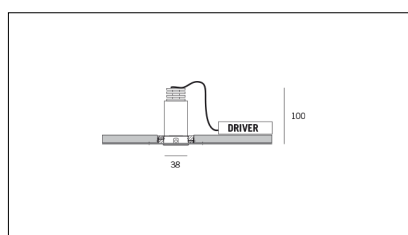

MACROLUX

Article code	Article	Colour	Light Temperature (°K)	Beam angle (°)	Additional colour	Type of recessed	Watt (W)
2015.0038.00.2700.42	TORCH/T0-42 8.6W 250mA 26° 2700°K	White (4)	2700	26	Black (2)	Plasterboard	8,6
2015.0038.00.4000.42	TORCH/T0-42 8.6W 250mA 26° 4000°K	White (4)	4000	26	Black (2)	Plasterboard	8,6
2015.0038.00.42	TORCH/T0-42 8.6W 250mA 26°	White (4)	3000	26	Black (2)	Plasterboard	8,6
2015.0038.0010.2700.42	TORCH/T0-42 8.6W 250mA 26° 2700°K DALI	White (4)	2700	26	Black (2)	Plasterboard	8,6
2015.0038.0010.4000.42	torch t0/26/4000-42#	White (4)	4000	26	Black (2)	Plasterboard	8,6
2015.0038.0010.42	TORCH/T0-42 8.6W 250mA 26° DALI	White (4)	3000	26	Black (2)	Plasterboard	8,6

Article code	Article	Colour	Light Temperature (°K)	Beam angle (°)	Additional colour	Type of recessed	Watt (W)
2015.0038.00.2700.496	TORCH/T0-496 8.6W 250mA 26° 2700°K	White (4)	2700	26	Bronze (96)	Plasterboard	8,6
2015.0038.00.4000.496	*TORCH T0	White (4)	4000	26	Bronze (96)	Plasterboard	8,6
2015.0038.00.496	TORCH/T0-496 8.6W 250mA 26°	White (4)	3000	26	Bronze (96)	Plasterboard	8,6
2015.0038.0010.2700.496	torch t0/26/2700-496#	White (4)	2700	26	Bronze (96)	Plasterboard	8,6
2015.0038.0010.4000.496	torch t0/26/4000-496#	White (4)	4000	26	Bronze (96)	Plasterboard	8,6
2015.0038.0010.496	TORCH/T0-496 8.6W 250mA 26° DALI	White (4)	3000	26	Bronze (96)	Plasterboard	8,6