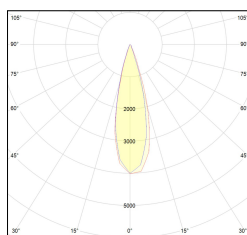

MACROLUX

Article code	Article	Colour	Light Temperature (°K)	Beam angle (°)	Additional colour	Type of recessed	Watt (W)
2015.0030.01.22	TORCH/T1-22 8.6W 250mA 26°	Black (2)	3000	26	Black (2)	Plasterboard	8,6
2015.0030.01.2700.22	TORCH/T1-22 8.6W 250mA 26° 2700°K	Black (2)	2700	26	Black (2)	Plasterboard	8,6
2015.0030.01.4000.22	*TORCH/T1	Black (2)	4000	26	Black (2)	Plasterboard	8,6
2015.0030.0110.22	TORCH/T1-22 8.6W 250mA 26° DALI	Black (2)	3000	26	Black (2)	Plasterboard	8,6
2015.0030.0110.2700.22	TORCH/T1-22 8.6W 250mA 26° 2700°K DALI	Black (2)	2700	26	Black (2)	Plasterboard	8,6
2015.0030.0110.4000.22	torch t1/26/4000-22#	Black (2)	4000	26	Black (2)	Plasterboard	8,6

Article code	Article	Colour	Light Temperature (°K)	Beam angle (°)	Additional colour	Type of recessed	Watt (W)
2015.0030.01.2700.296	TORCH/T1-296 8.6W 250mA 26° 2700°K	Black (2)	2700	26	Bronze (96)	Plasterboard	8,6
2015.0030.01.296	TORCH/T1-296 8.6W 250mA 26°	Black (2)	3000	26	Bronze (96)	Plasterboard	8,6
2015.0030.01.4000.296	*TORCH/T1	Black (2)	4000	26	Bronze (96)	Plasterboard	8,6
2015.0030.0110.2700.296	TORCH/T1-296 8.6W 250mA 26° 2700°K DALI	Black (2)	2700	26	Bronze (96)	Plasterboard	8,6
2015.0030.0110.296	torch t1/26/3000-296#	Black (2)	3000	26	Bronze (96)	Plasterboard	8,6
2015.0030.0110.4000.296	torch t1/26/4000-296#	Black (2)	4000	26	Bronze (96)	Plasterboard	8,6