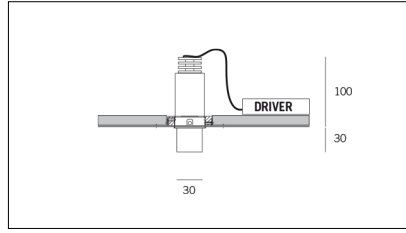

Article code	Article	Colour	Light Temperature (°K)	Beam angle (°)	Additional colour	Type of recessed	Watt (W)
2015.0030.01.2700.496	*TORCH/T1	White (4)	2700	26	Bronze (96)	Plasterboard	8,6
2015.0030.01.4000.496	*TORCH/T1	White (4)	4000	26	Bronze (96)	Plasterboard	8,6
2015.0030.01.496	TORCH/T1-496 8.6W 250mA 26°	White (4)	3000	26	Bronze (96)	Plasterboard	8,6
2015.0030.0110.2700.496	torch t1/26/2700-496#	White (4)	2700	26	Bronze (96)	Plasterboard	8,6
2015.0030.0110.4000.496	torch t1/26/4000-496#	White (4)	4000	26	Bronze (96)	Plasterboard	8,6
2015.0030.0110.496	torch t1/26/3000-496#	White (4)	3000	26	Bronze (96)	Plasterboard	8,6