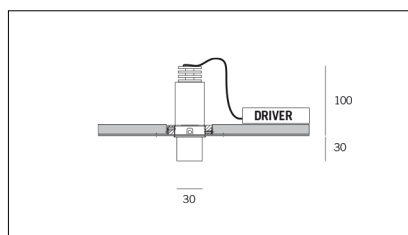

MACROLUX

Article code	Article	Colour	Light Temperature (°K)	Beam angle (°)	Additional colour	Type of recessed	Watt (W)
2015.0030.01.22	TORCH/T1-22 8.6W 250mA 26°	Black (2)	3000	26	Black (2)	Plasterboard	8,6
2015.0030.01.2700.22	TORCH/T1-22 8.6W 250mA 26° 2700°K	Black (2)	2700	26	Black (2)	Plasterboard	8,6
2015.0030.01.4000.22	*TORCH/T1	Black (2)	4000	26	Black (2)	Plasterboard	8,6
2015.0030.0110.22	TORCH/T1-22 8.6W 250mA 26° DALI	Black (2)	3000	26	Black (2)	Plasterboard	8,6
2015.0030.0110.2700.22	TORCH/T1-22 8.6W 250mA 26° 2700°K DALI	Black (2)	2700	26	Black (2)	Plasterboard	8,6
2015.0030.0110.4000.22	torch t1/26/4000-22#	Black (2)	4000	26	Black (2)	Plasterboard	8,6

Article code	Article	Colour	Light Temperature (°K)	Beam angle (°)	Additional colour	Type of recessed	Watt (W)
2015.0030.01.2700.296	TORCH/T1-296 8.6W 250mA 26° 2700°K	Black (2)	2700	26	Bronze (96)	Plasterboard	8,6
2015.0030.01.296	TORCH/T1-296 8.6W 250mA 26°	Black (2)	3000	26	Bronze (96)	Plasterboard	8,6
2015.0030.01.4000.296	*TORCH/T1	Black (2)	4000	26	Bronze (96)	Plasterboard	8,6
2015.0030.0110.2700.296	TORCH/T1-296 8.6W 250mA 26° 2700°K DALI	Black (2)	2700	26	Bronze (96)	Plasterboard	8,6
2015.0030.0110.296	torch t1/26/3000-296#	Black (2)	3000	26	Bronze (96)	Plasterboard	8,6
2015.0030.0110.4000.296	torch t1/26/4000-296#	Black (2)	4000	26	Bronze (96)	Plasterboard	8,6