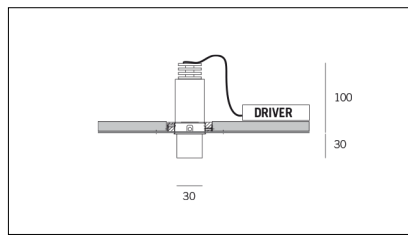

MACROLUX

Article code	Article	Colour	Light Temperature (°K)	Beam angle (°)	Additional colour	Type of recessed	Watt (W)
2015.0030.01.22	TORCH/T1-22 8.6W 250mA 26°	Black (2)	3000	26	Black (2)	Plasterboard	8,6
2015.0030.01.2700.22	TORCH/T1-22 8.6W 250mA 26° 2700°K	Black (2)	2700	26	Black (2)	Plasterboard	8,6
2015.0030.01.4000.22	*TORCH/T1	Black (2)	4000	26	Black (2)	Plasterboard	8,6
2015.0030.0110.22	TORCH/T1-22 8.6W 250mA 26° DALI	Black (2)	3000	26	Black (2)	Plasterboard	8,6
2015.0030.0110.2700.22	TORCH/T1-22 8.6W 250mA 26° 2700°K DALI	Black (2)	2700	26	Black (2)	Plasterboard	8,6
2015.0030.0110.4000.22	torch t1/26/4000-22#	Black (2)	4000	26	Black (2)	Plasterboard	8,6

Article code	Article	Colour	Light Temperature (°K)	Beam angle (°)	Additional colour	Type of recessed	Watt (W)
2015.0030.01.2700.296	TORCH/T1-296 8.6W 250mA 26° 2700°K	Black (2)	2700	26	Bronze (96)	Plasterboard	8,6
2015.0030.01.296	TORCH/T1-296 8.6W 250mA 26°	Black (2)	3000	26	Bronze (96)	Plasterboard	8,6
2015.0030.01.4000.296	*TORCH/T1	Black (2)	4000	26	Bronze (96)	Plasterboard	8,6
2015.0030.0110.2700.296	TORCH/T1-296 8.6W 250mA 26° 2700°K DALI	Black (2)	2700	26	Bronze (96)	Plasterboard	8,6
2015.0030.0110.296	torch t1/26/3000-296#	Black (2)	3000	26	Bronze (96)	Plasterboard	8,6
2015.0030.0110.4000.296	torch t1/26/4000-296#	Black (2)	4000	26	Bronze (96)	Plasterboard	8,6