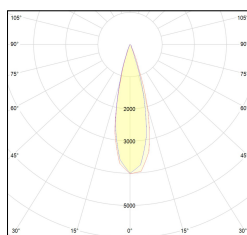

MACROLUX

Article code	Article	Colour	Light Temperature (°K)	Beam angle (°)	Additional colour	Type of recessed	Watt (W)
2015.0030.01.22	TORCH/T1-22 8.6W 250mA 26°	Black (2)	3000	26	Black (2)	Plasterboard	8,6
2015.0030.01.2700.22	TORCH/T1-22 8.6W 250mA 26° 2700°K	Black (2)	2700	26	Black (2)	Plasterboard	8,6
2015.0030.01.4000.22	*TORCH/T1	Black (2)	4000	26	Black (2)	Plasterboard	8,6
2015.0030.0110.22	TORCH/T1-22 8.6W 250mA 26° DALI	Black (2)	3000	26	Black (2)	Plasterboard	8,6
2015.0030.0110.2700.22	TORCH/T1-22 8.6W 250mA 26° 2700°K DALI	Black (2)	2700	26	Black (2)	Plasterboard	8,6
2015.0030.0110.4000.22	torch t1/26/4000-22#	Black (2)	4000	26	Black (2)	Plasterboard	8,6

Article code	Article	Colour	Light Temperature (°K)	Beam angle (°)	Additional colour	Type of recessed	Watt (W)
2015.0030.01.2700.296	TORCH/T1-296 8.6W 250mA 26° 2700°K	Black (2)	2700	26	Bronze (96)	Plasterboard	8,6
2015.0030.01.296	TORCH/T1-296 8.6W 250mA 26°	Black (2)	3000	26	Bronze (96)	Plasterboard	8,6
2015.0030.01.4000.296	*TORCH/T1	Black (2)	4000	26	Bronze (96)	Plasterboard	8,6
2015.0030.0110.2700.296	TORCH/T1-296 8.6W 250mA 26° 2700°K DALI	Black (2)	2700	26	Bronze (96)	Plasterboard	8,6
2015.0030.0110.296	torch t1/26/3000-296#	Black (2)	3000	26	Bronze (96)	Plasterboard	8,6
2015.0030.0110.4000.296	torch t1/26/4000-296#	Black (2)	4000	26	Bronze (96)	Plasterboard	8,6