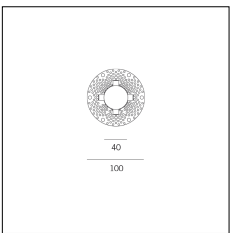

MACROLUX

Article code	Article	Colour	Light Temperature (°K)	Beam angle (°)	Additional colour	Type of recessed	Watt (W)
2015.0030.01.22	TORCH/T1-22 8.6W 250mA 26°	Black (2)	3000	26	Black (2)	Plasterboard	8,6
2015.0030.01.2700.22	TORCH/T1-22 8.6W 250mA 26° 2700°K	Black (2)	2700	26	Black (2)	Plasterboard	8,6
2015.0030.01.4000.22	*TORCH/T1	Black (2)	4000	26	Black (2)	Plasterboard	8,6
2015.0030.0110.22	TORCH/T1-22 8.6W 250mA 26° DALI	Black (2)	3000	26	Black (2)	Plasterboard	8,6
2015.0030.0110.2700.22	TORCH/T1-22 8.6W 250mA 26° 2700°K DALI	Black (2)	2700	26	Black (2)	Plasterboard	8,6
2015.0030.0110.4000.22	torch t1/26/4000-22#	Black (2)	4000	26	Black (2)	Plasterboard	8,6

Article code	Article	Colour	Light Temperature (°K)	Beam angle (°)	Additional colour	Type of recessed	Watt (W)
2015.0030.01.2700.296	TORCH/T1-296 8.6W 250mA 26° 2700°K	Black (2)	2700	26	Bronze (96)	Plasterboard	8,6
2015.0030.01.296	TORCH/T1-296 8.6W 250mA 26°	Black (2)	3000	26	Bronze (96)	Plasterboard	8,6
2015.0030.01.4000.296	*TORCH/T1	Black (2)	4000	26	Bronze (96)	Plasterboard	8,6
2015.0030.0110.2700.296	TORCH/T1-296 8.6W 250mA 26° 2700°K DALI	Black (2)	2700	26	Bronze (96)	Plasterboard	8,6
2015.0030.0110.296	torch t1/26/3000-296#	Black (2)	3000	26	Bronze (96)	Plasterboard	8,6
2015.0030.0110.4000.296	torch t1/26/4000-296#	Black (2)	4000	26	Bronze (96)	Plasterboard	8,6

Article code	Article	Colour	Light Temperature (°K)	Beam angle (°)	Additional colour	Type of recessed	Watt (W)
2015.0030.01.2700.496	*TORCH/T1	White (4)	2700	26	Bronze (96)	Plasterboard	8,6
2015.0030.01.4000.496	*TORCH/T1	White (4)	4000	26	Bronze (96)	Plasterboard	8,6
2015.0030.01.496	TORCH/T1-496 8.6W 250mA 26°	White (4)	3000	26	Bronze (96)	Plasterboard	8,6
2015.0030.0110.2700.496	torch t1/26/2700-496#	White (4)	2700	26	Bronze (96)	Plasterboard	8,6
2015.0030.0110.4000.496	torch t1/26/4000-496#	White (4)	4000	26	Bronze (96)	Plasterboard	8,6
2015.0030.0110.496	torch t1/26/3000-496#	White (4)	3000	26	Bronze (96)	Plasterboard	8,6