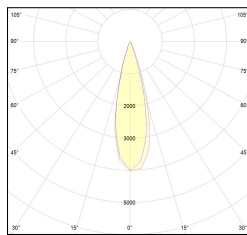

MACROLUX

Article code	Article	Colour	Light Temperature (°K)	Beam angle (°)	Additional colour	Type of recessed	Watt (W)
2015.0030.01.22	TORCH/T1-22 8.6W 250mA 26°	Black (2)	3000	26	Black (2)	Plasterboard	8,6
2015.0030.01.2700.22	TORCH/T1-22 8.6W 250mA 26° 2700°K	Black (2)	2700	26	Black (2)	Plasterboard	8,6
2015.0030.01.4000.22	*TORCH/T1	Black (2)	4000	26	Black (2)	Plasterboard	8,6
2015.0030.0110.22	TORCH/T1-22 8.6W 250mA 26° DALI	Black (2)	3000	26	Black (2)	Plasterboard	8,6
2015.0030.0110.2700.22	TORCH/T1-22 8.6W 250mA 26° 2700°K DALI	Black (2)	2700	26	Black (2)	Plasterboard	8,6
2015.0030.0110.4000.22	torch t1/26/4000-22#	Black (2)	4000	26	Black (2)	Plasterboard	8,6

Article code	Article	Colour	Light Temperature (°K)	Beam angle (°)	Additional colour	Type of recessed	Watt (W)
2015.0030.01.2700.296	TORCH/T1-296 8.6W 250mA 26° 2700°K	Black (2)	2700	26	Bronze (96)	Plasterboard	8,6
2015.0030.01.296	TORCH/T1-296 8.6W 250mA 26°	Black (2)	3000	26	Bronze (96)	Plasterboard	8,6
2015.0030.01.4000.296	*TORCH/T1	Black (2)	4000	26	Bronze (96)	Plasterboard	8,6
2015.0030.0110.2700.296	TORCH/T1-296 8.6W 250mA 26° 2700°K DALI	Black (2)	2700	26	Bronze (96)	Plasterboard	8,6
2015.0030.0110.296	torch t1/26/3000-296#	Black (2)	3000	26	Bronze (96)	Plasterboard	8,6
2015.0030.0110.4000.296	torch t1/26/4000-296#	Black (2)	4000	26	Bronze (96)	Plasterboard	8,6