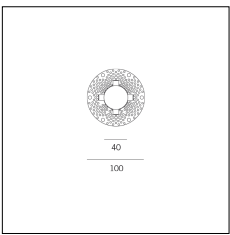

MACROLUX

Article code	Article	Colour	Light Temperature (°K)	Beam angle (°)	Additional colour	Type of recessed	Watt (W)
2015.0030.01.22	TORCH/T1-22 8.6W 250mA 26°	Black (2)	3000	26	Black (2)	Plasterboard	8,6
2015.0030.01.2700.22	TORCH/T1-22 8.6W 250mA 26° 2700°K	Black (2)	2700	26	Black (2)	Plasterboard	8,6
2015.0030.01.4000.22	*TORCH/T1	Black (2)	4000	26	Black (2)	Plasterboard	8,6
2015.0030.0110.22	TORCH/T1-22 8.6W 250mA 26° DALI	Black (2)	3000	26	Black (2)	Plasterboard	8,6
2015.0030.0110.2700.22	TORCH/T1-22 8.6W 250mA 26° 2700°K DALI	Black (2)	2700	26	Black (2)	Plasterboard	8,6
2015.0030.0110.4000.22	torch t1/26/4000-22#	Black (2)	4000	26	Black (2)	Plasterboard	8,6

Article code	Article	Colour	Light Temperature (°K)	Beam angle (°)	Additional colour	Type of recessed	Watt (W)
2015.0030.01.2700.296	TORCH/T1-296 8.6W 250mA 26° 2700°K	Black (2)	2700	26	Bronze (96)	Plasterboard	8,6
2015.0030.01.296	TORCH/T1-296 8.6W 250mA 26°	Black (2)	3000	26	Bronze (96)	Plasterboard	8,6
2015.0030.01.4000.296	*TORCH/T1	Black (2)	4000	26	Bronze (96)	Plasterboard	8,6
2015.0030.0110.2700.296	TORCH/T1-296 8.6W 250mA 26° 2700°K DALI	Black (2)	2700	26	Bronze (96)	Plasterboard	8,6
2015.0030.0110.296	torch t1/26/3000-296#	Black (2)	3000	26	Bronze (96)	Plasterboard	8,6
2015.0030.0110.4000.296	torch t1/26/4000-296#	Black (2)	4000	26	Bronze (96)	Plasterboard	8,6

Article code	Article	Colour	Light Temperature (°K)	Beam angle (°)	Additional colour	Type of recessed	Watt (W)
2015.0030.01.2700.496	*TORCH/T1	White (4)	2700	26	Bronze (96)	Plasterboard	8,6
2015.0030.01.4000.496	*TORCH/T1	White (4)	4000	26	Bronze (96)	Plasterboard	8,6
2015.0030.01.496	TORCH/T1-496 8.6W 250mA 26°	White (4)	3000	26	Bronze (96)	Plasterboard	8,6
2015.0030.0110.2700.496	torch t1/26/2700-496#	White (4)	2700	26	Bronze (96)	Plasterboard	8,6
2015.0030.0110.4000.496	torch t1/26/4000-496#	White (4)	4000	26	Bronze (96)	Plasterboard	8,6
2015.0030.0110.496	torch t1/26/3000-496#	White (4)	3000	26	Bronze (96)	Plasterboard	8,6