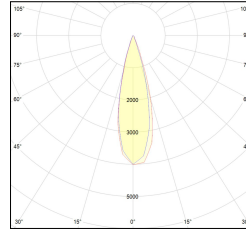

Article code	Article	Colour	Light Temperature (°K)	Beam angle (°)	Additional colour	Type of recessed	Watt (W)
2015.0030.01.2700.496	*TORCH/T1	White (4)	2700	26	Bronze (96)	Plasterboard	8,6
2015.0030.01.4000.496	*TORCH/T1	White (4)	4000	26	Bronze (96)	Plasterboard	8,6
2015.0030.01.496	TORCH/T1-496 8.6W 250mA 26°	White (4)	3000	26	Bronze (96)	Plasterboard	8,6
2015.0030.0110.2700.496	torch t1/26/2700-496#	White (4)	2700	26	Bronze (96)	Plasterboard	8,6
2015.0030.0110.4000.496	torch t1/26/4000-496#	White (4)	4000	26	Bronze (96)	Plasterboard	8,6
2015.0030.0110.496	torch t1/26/3000-496#	White (4)	3000	26	Bronze (96)	Plasterboard	8,6