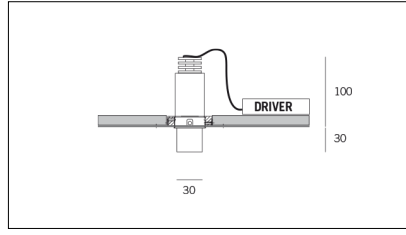

Article code	Article	Colour	Light Temperature (°K)	Beam angle (°)	Additional colour	Type of recessed	Watt (W)
2015.0030.01.2700.496	*TORCH/T1	White (4)	2700	26	Bronze (96)	Plasterboard	8,6
2015.0030.01.4000.496	*TORCH/T1	White (4)	4000	26	Bronze (96)	Plasterboard	8,6
2015.0030.01.496	TORCH/T1-496 8.6W 250mA 26°	White (4)	3000	26	Bronze (96)	Plasterboard	8,6
2015.0030.0110.2700.496	torch t1/26/2700-496#	White (4)	2700	26	Bronze (96)	Plasterboard	8,6
2015.0030.0110.4000.496	torch t1/26/4000-496#	White (4)	4000	26	Bronze (96)	Plasterboard	8,6
2015.0030.0110.496	torch t1/26/3000-496#	White (4)	3000	26	Bronze (96)	Plasterboard	8,6