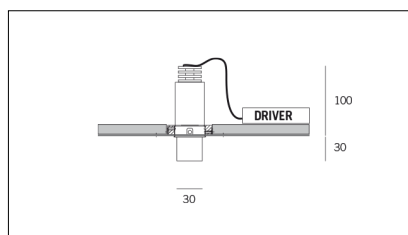

MACROLUX

Article code	Article	Colour	Light Temperature (°K)	Beam angle (°)	Additional colour	Type of recessed	Watt (W)
2015.0030.01.22	TORCH/T1-22 8.6W 250mA 26°	Black (2)	3000	26	Black (2)	Plasterboard	8,6
2015.0030.01.2700.22	TORCH/T1-22 8.6W 250mA 26° 2700°K	Black (2)	2700	26	Black (2)	Plasterboard	8,6
2015.0030.01.4000.22	*TORCH/T1	Black (2)	4000	26	Black (2)	Plasterboard	8,6
2015.0030.0110.22	TORCH/T1-22 8.6W 250mA 26° DALI	Black (2)	3000	26	Black (2)	Plasterboard	8,6
2015.0030.0110.2700.22	TORCH/T1-22 8.6W 250mA 26° 2700°K DALI	Black (2)	2700	26	Black (2)	Plasterboard	8,6
2015.0030.0110.4000.22	torch t1/26/4000-22#	Black (2)	4000	26	Black (2)	Plasterboard	8,6

Article code	Article	Colour	Light Temperature (°K)	Beam angle (°)	Additional colour	Type of recessed	Watt (W)
2015.0030.01.2700.296	TORCH/T1-296 8.6W 250mA 26° 2700°K	Black (2)	2700	26	Bronze (96)	Plasterboard	8,6
2015.0030.01.296	TORCH/T1-296 8.6W 250mA 26°	Black (2)	3000	26	Bronze (96)	Plasterboard	8,6
2015.0030.01.4000.296	*TORCH/T1	Black (2)	4000	26	Bronze (96)	Plasterboard	8,6
2015.0030.0110.2700.296	TORCH/T1-296 8.6W 250mA 26° 2700°K DALI	Black (2)	2700	26	Bronze (96)	Plasterboard	8,6
2015.0030.0110.296	torch t1/26/3000-296#	Black (2)	3000	26	Bronze (96)	Plasterboard	8,6
2015.0030.0110.4000.296	torch t1/26/4000-296#	Black (2)	4000	26	Bronze (96)	Plasterboard	8,6