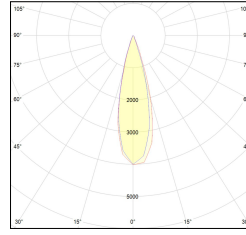

Article code	Article	Colour	Light Temperature (°K)	Beam angle (°)	Additional colour	Type of recessed	Watt (W)
2015.0030.01.2700.496	*TORCH/T1	White (4)	2700	26	Bronze (96)	Plasterboard	8,6
2015.0030.01.4000.496	*TORCH/T1	White (4)	4000	26	Bronze (96)	Plasterboard	8,6
2015.0030.01.496	TORCH/T1-496 8.6W 250mA 26°	White (4)	3000	26	Bronze (96)	Plasterboard	8,6
2015.0030.0110.2700.496	torch t1/26/2700-496#	White (4)	2700	26	Bronze (96)	Plasterboard	8,6
2015.0030.0110.4000.496	torch t1/26/4000-496#	White (4)	4000	26	Bronze (96)	Plasterboard	8,6
2015.0030.0110.496	torch t1/26/3000-496#	White (4)	3000	26	Bronze (96)	Plasterboard	8,6