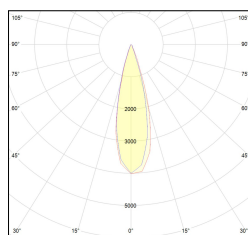

MACROLUX

Article code	Article	Colour	Light Temperature (°K)	Beam angle (°)	Additional colour	Type of recessed	Watt (W)
2015.0100.02.22	TORCH/T2/100-22 8.6W 250mA 26°	Black (2)	3000	26	Black (2)	Plasterboard	8,6
2015.0100.02.2700.22	TORCH/T2/100-22 8.6W 250mA 26° 2700°K	Black (2)	2700	26	Black (2)	Plasterboard	8,6
2015.0100.02.4000.22	TORCH/T2/100-22 8.6W 250mA 26° 4000°K	Black (2)	4000	26	Black (2)	Plasterboard	8,6
2015.0100.0210.22	TORCH/T2/100-22 8.6W 250mA 26° DALI	Black (2)	3000	26	Black (2)	Plasterboard	8,6
2015.0100.0210.2700.22	TORCH/T2/100-22 8.6W 250mA 26° 2700°K DALI	Black (2)	2700	26	Black (2)	Plasterboard	8,6
2015.0100.0210.4000.22	TORCH/T2/100-22 8.6W 250mA 26° 4000°K DALI	Black (2)	4000	26	Black (2)	Plasterboard	8,6

Article code	Article	Colour	Light Temperature (°K)	Beam angle (°)	Additional colour	Type of recessed	Watt (W)
2015.0100.02.2700.296	*TORCH/T2	Black (2)	2700	26	Bronze (96)	Plasterboard	8,6
2015.0100.02.296	TORCH/T2/100-296 8.6W 250mA 26°	Black (2)	3000	26	Bronze (96)	Plasterboard	8,6
2015.0100.02.4000.296	*TORCH/T2	Black (2)	4000	26	Bronze (96)	Plasterboard	8,6
2015.0100.0210.2700.296	torch t2/26/2700-296#	Black (2)	2700	26	Bronze (96)	Plasterboard	8,6
2015.0100.0210.296	torch t2/26/3000-296#	Black (2)	3000	26	Bronze (96)	Plasterboard	8,6
2015.0100.0210.4000.296	torch t2/26/4000-296#	Black (2)	4000	26	Bronze (96)	Plasterboard	8,6