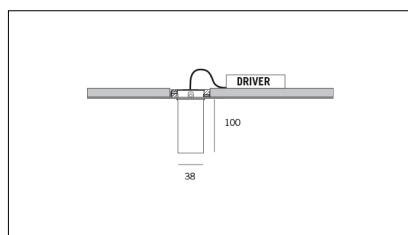

MACROLUX

Article code	Article	Colour	Light Temperature (°K)	Beam angle (°)	Additional colour	Type of recessed	Watt (W)
2015.0100.02.22	TORCH/T2/100-22 8.6W 250mA 26°	Black (2)	3000	26	Black (2)	Plasterboard	8,6
2015.0100.02.2700.22	TORCH/T2/100-22 8.6W 250mA 26° 2700°K	Black (2)	2700	26	Black (2)	Plasterboard	8,6
2015.0100.02.4000.22	TORCH/T2/100-22 8.6W 250mA 26° 4000°K	Black (2)	4000	26	Black (2)	Plasterboard	8,6
2015.0100.0210.22	TORCH/T2/100-22 8.6W 250mA 26° DALI	Black (2)	3000	26	Black (2)	Plasterboard	8,6
2015.0100.0210.2700.22	TORCH/T2/100-22 8.6W 250mA 26° 2700°K DALI	Black (2)	2700	26	Black (2)	Plasterboard	8,6
2015.0100.0210.4000.22	TORCH/T2/100-22 8.6W 250mA 26° 4000°K DALI	Black (2)	4000	26	Black (2)	Plasterboard	8,6

Article code	Article	Colour	Light Temperature (°K)	Beam angle (°)	Additional colour	Type of recessed	Watt (W)
2015.0100.02.2700.296	*TORCH/T2	Black (2)	2700	26	Bronze (96)	Plasterboard	8,6
2015.0100.02.296	TORCH/T2/100-296 8.6W 250mA 26°	Black (2)	3000	26	Bronze (96)	Plasterboard	8,6
2015.0100.02.4000.296	*TORCH/T2	Black (2)	4000	26	Bronze (96)	Plasterboard	8,6
2015.0100.0210.2700.296	torch t2/26/2700-296#	Black (2)	2700	26	Bronze (96)	Plasterboard	8,6
2015.0100.0210.296	torch t2/26/3000-296#	Black (2)	3000	26	Bronze (96)	Plasterboard	8,6
2015.0100.0210.4000.296	torch t2/26/4000-296#	Black (2)	4000	26	Bronze (96)	Plasterboard	8,6