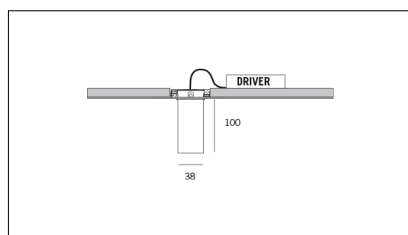

MACROLUX

Article code	Article	Colour	Light Temperature (°K)	Beam angle (°)	Additional colour	Type of recessed	Watt (W)
2015.0100.02.22	TORCH/T2/100-22 8.6W 250mA 26°	Black (2)	3000	26	Black (2)	Plasterboard	8,6
2015.0100.02.2700.22	TORCH/T2/100-22 8.6W 250mA 26° 2700°K	Black (2)	2700	26	Black (2)	Plasterboard	8,6
2015.0100.02.4000.22	TORCH/T2/100-22 8.6W 250mA 26° 4000°K	Black (2)	4000	26	Black (2)	Plasterboard	8,6
2015.0100.0210.22	TORCH/T2/100-22 8.6W 250mA 26° DALI	Black (2)	3000	26	Black (2)	Plasterboard	8,6
2015.0100.0210.2700.22	TORCH/T2/100-22 8.6W 250mA 26° 2700°K DALI	Black (2)	2700	26	Black (2)	Plasterboard	8,6
2015.0100.0210.4000.22	TORCH/T2/100-22 8.6W 250mA 26° 4000°K DALI	Black (2)	4000	26	Black (2)	Plasterboard	8,6

Article code	Article	Colour	Light Temperature (°K)	Beam angle (°)	Additional colour	Type of recessed	Watt (W)
2015.0100.02.2700.296	*TORCH/T2	Black (2)	2700	26	Bronze (96)	Plasterboard	8,6
2015.0100.02.296	TORCH/T2/100-296 8.6W 250mA 26°	Black (2)	3000	26	Bronze (96)	Plasterboard	8,6
2015.0100.02.4000.296	*TORCH/T2	Black (2)	4000	26	Bronze (96)	Plasterboard	8,6
2015.0100.0210.2700.296	torch t2/26/2700-296#	Black (2)	2700	26	Bronze (96)	Plasterboard	8,6
2015.0100.0210.296	torch t2/26/3000-296#	Black (2)	3000	26	Bronze (96)	Plasterboard	8,6
2015.0100.0210.4000.296	torch t2/26/4000-296#	Black (2)	4000	26	Bronze (96)	Plasterboard	8,6