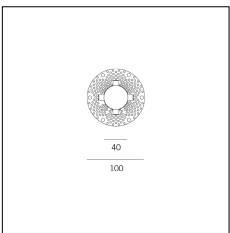

Article code	Name	Description	Type of recessed
2015.0000	TORCH/PK	Plaster kit per proiettore ad incasso TORCH	Plasterboard