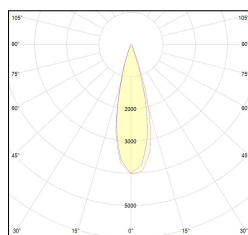

MACROLUX

Article code	Article	Colour	Light Temperature (°K)	Beam angle (°)	Additional colour	Type of recessed	Watt (W)
2015.0100.02.22	TORCH/T2/100-22 8.6W 250mA 26°	Black (2)	3000	26	Black (2)	Plasterboard	8,6
2015.0100.02.2700.22	TORCH/T2/100-22 8.6W 250mA 26° 2700°K	Black (2)	2700	26	Black (2)	Plasterboard	8,6
2015.0100.02.4000.22	TORCH/T2/100-22 8.6W 250mA 26° 4000°K	Black (2)	4000	26	Black (2)	Plasterboard	8,6
2015.0100.0210.22	TORCH/T2/100-22 8.6W 250mA 26° DALI	Black (2)	3000	26	Black (2)	Plasterboard	8,6
2015.0100.0210.2700.22	TORCH/T2/100-22 8.6W 250mA 26° 2700°K DALI	Black (2)	2700	26	Black (2)	Plasterboard	8,6
2015.0100.0210.4000.22	TORCH/T2/100-22 8.6W 250mA 26° 4000°K DALI	Black (2)	4000	26	Black (2)	Plasterboard	8,6

Article code	Article	Colour	Light Temperature (°K)	Beam angle (°)	Additional colour	Type of recessed	Watt (W)
2015.0100.02.2700.296	*TORCH/T2	Black (2)	2700	26	Bronze (96)	Plasterboard	8,6
2015.0100.02.296	TORCH/T2/100-296 8.6W 250mA 26°	Black (2)	3000	26	Bronze (96)	Plasterboard	8,6
2015.0100.02.4000.296	*TORCH/T2	Black (2)	4000	26	Bronze (96)	Plasterboard	8,6
2015.0100.0210.2700.296	torch t2/26/2700-296#	Black (2)	2700	26	Bronze (96)	Plasterboard	8,6
2015.0100.0210.296	torch t2/26/3000-296#	Black (2)	3000	26	Bronze (96)	Plasterboard	8,6
2015.0100.0210.4000.296	torch t2/26/4000-296#	Black (2)	4000	26	Bronze (96)	Plasterboard	8,6