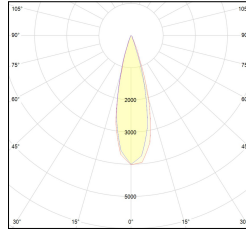

Article code	Article	Colour	Light Temperature (°K)	Beam angle (°)	Additional colour	Type of recessed	Watt (W)
2015.0100.02.2700.496	TORCH/T2/100-496 8.6W 250mA 26° 2700°K	White (4)	2700	26	Bronze (96)	Plasterboard	8,6
2015.0100.02.4000.496	TORCH/T2/100-496 8.6W 250mA 26° 4000°K	White (4)	4000	26	Bronze (96)	Plasterboard	8,6
2015.0100.02.496	TORCH/T2/100-496 8.6W 250mA 26°	White (4)	3000	26	Bronze (96)	Plasterboard	8,6
2015.0100.0210.2700.496	torch t2/26/2700-496#	White (4)	2700	26	Bronze (96)	Plasterboard	8,6
2015.0100.0210.4000.496	torch t2/26/4000-496#	White (4)	4000	26	Bronze (96)	Plasterboard	8,6
2015.0100.0210.496	torch t2/26/3000-496#	White (4)	3000	26	Bronze (96)	Plasterboard	8,6