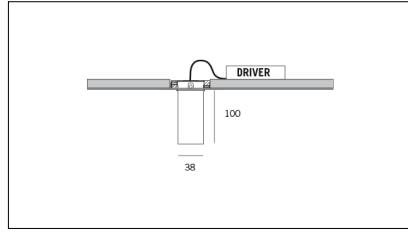

Article code	Article	Colour	Light Temperature (°K)	Beam angle (°)	Additional colour	Type of recessed	Watt (W)
2015.0100.02.2700.496	TORCH/T2/100-496 8.6W 250mA 26° 2700°K	White (4)	2700	26	Bronze (96)	Plasterboard	8,6
2015.0100.02.4000.496	TORCH/T2/100-496 8.6W 250mA 26° 4000°K	White (4)	4000	26	Bronze (96)	Plasterboard	8,6
2015.0100.02.496	TORCH/T2/100-496 8.6W 250mA 26°	White (4)	3000	26	Bronze (96)	Plasterboard	8,6
2015.0100.0210.2700.496	torch t2/26/2700-496#	White (4)	2700	26	Bronze (96)	Plasterboard	8,6
2015.0100.0210.4000.496	torch t2/26/4000-496#	White (4)	4000	26	Bronze (96)	Plasterboard	8,6
2015.0100.0210.496	torch t2/26/3000-496#	White (4)	3000	26	Bronze (96)	Plasterboard	8,6