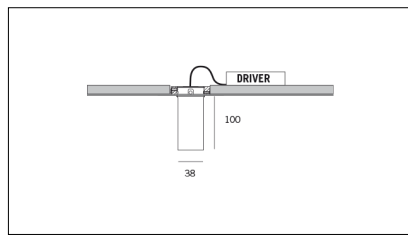

MACROLUX

Article code	Article	Colour	Light Temperature (°K)	Beam angle (°)	Additional colour	Type of recessed	Watt (W)
2015.0100.02.22	TORCH/T2/100-22 8.6W 250mA 26°	Black (2)	3000	26	Black (2)	Plasterboard	8,6
2015.0100.02.2700.22	TORCH/T2/100-22 8.6W 250mA 26° 2700°K	Black (2)	2700	26	Black (2)	Plasterboard	8,6
2015.0100.02.4000.22	TORCH/T2/100-22 8.6W 250mA 26° 4000°K	Black (2)	4000	26	Black (2)	Plasterboard	8,6
2015.0100.0210.22	TORCH/T2/100-22 8.6W 250mA 26° DALI	Black (2)	3000	26	Black (2)	Plasterboard	8,6
2015.0100.0210.2700.22	TORCH/T2/100-22 8.6W 250mA 26° 2700°K DALI	Black (2)	2700	26	Black (2)	Plasterboard	8,6
2015.0100.0210.4000.22	TORCH/T2/100-22 8.6W 250mA 26° 4000°K DALI	Black (2)	4000	26	Black (2)	Plasterboard	8,6

Article code	Article	Colour	Light Temperature (°K)	Beam angle (°)	Additional colour	Type of recessed	Watt (W)
2015.0100.02.2700.296	*TORCH/T2	Black (2)	2700	26	Bronze (96)	Plasterboard	8,6
2015.0100.02.296	TORCH/T2/100-296 8.6W 250mA 26°	Black (2)	3000	26	Bronze (96)	Plasterboard	8,6
2015.0100.02.4000.296	*TORCH/T2	Black (2)	4000	26	Bronze (96)	Plasterboard	8,6
2015.0100.0210.2700.296	torch t2/26/2700-296#	Black (2)	2700	26	Bronze (96)	Plasterboard	8,6
2015.0100.0210.296	torch t2/26/3000-296#	Black (2)	3000	26	Bronze (96)	Plasterboard	8,6
2015.0100.0210.4000.296	torch t2/26/4000-296#	Black (2)	4000	26	Bronze (96)	Plasterboard	8,6