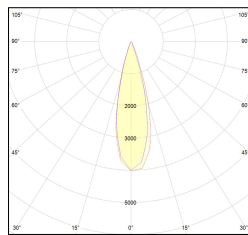

MACROLUX

Article code	Article	Colour	Light Temperature (°K)	Beam angle (°)	Additional colour	Type of recessed	Watt (W)
2015.0100.02.22	TORCH/T2/100-22 8.6W 250mA 26°	Black (2)	3000	26	Black (2)	Plasterboard	8,6
2015.0100.02.2700.22	TORCH/T2/100-22 8.6W 250mA 26° 2700°K	Black (2)	2700	26	Black (2)	Plasterboard	8,6
2015.0100.02.4000.22	TORCH/T2/100-22 8.6W 250mA 26° 4000°K	Black (2)	4000	26	Black (2)	Plasterboard	8,6
2015.0100.0210.22	TORCH/T2/100-22 8.6W 250mA 26° DALI	Black (2)	3000	26	Black (2)	Plasterboard	8,6
2015.0100.0210.2700.22	TORCH/T2/100-22 8.6W 250mA 26° 2700°K DALI	Black (2)	2700	26	Black (2)	Plasterboard	8,6
2015.0100.0210.4000.22	TORCH/T2/100-22 8.6W 250mA 26° 4000°K DALI	Black (2)	4000	26	Black (2)	Plasterboard	8,6

Article code	Article	Colour	Light Temperature (°K)	Beam angle (°)	Additional colour	Type of recessed	Watt (W)
2015.0100.02.2700.296	*TORCH/T2	Black (2)	2700	26	Bronze (96)	Plasterboard	8,6
2015.0100.02.296	TORCH/T2/100-296 8.6W 250mA 26°	Black (2)	3000	26	Bronze (96)	Plasterboard	8,6
2015.0100.02.4000.296	*TORCH/T2	Black (2)	4000	26	Bronze (96)	Plasterboard	8,6
2015.0100.0210.2700.296	torch t2/26/2700-296#	Black (2)	2700	26	Bronze (96)	Plasterboard	8,6
2015.0100.0210.296	torch t2/26/3000-296#	Black (2)	3000	26	Bronze (96)	Plasterboard	8,6
2015.0100.0210.4000.296	torch t2/26/4000-296#	Black (2)	4000	26	Bronze (96)	Plasterboard	8,6