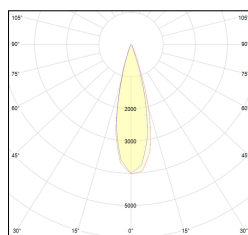

MACROLUX

Article code	Article	Colour	Light Temperature (°K)	Beam angle (°)	Additional colour	Type of recessed	Watt (W)
2015.0250.03.22	TORCH/T3/250-22 8.6W 250mA 26°	Black (2)	3000	26	Black (2)	Plasterboard	8,6
2015.0250.03.2700.22	TORCH/T3/250-22 8.6W 250mA 26° 2700°K	Black (2)	2700	26	Black (2)	Plasterboard	8,6
2015.0250.03.4000.22	*TORCH/T3	Black (2)	4000	26	Black (2)	Plasterboard	8,6
2015.0250.0310.22	TORCH/T3/250-22 8.6W 250mA 26° DALI	Black (2)	3000	26	Black (2)	Plasterboard	8,6
2015.0250.0310.2700.22	TORCH/T3/250-22 8.6W 250mA 26° 2700°K DALI	Black (2)	2700	26	Black (2)	Plasterboard	8,6
2015.0250.0310.4000.22	TORCH/T3/250-22 8.6W 250mA 26° 4000°K DALI	Black (2)	4000	26	Black (2)	Plasterboard	8,6

Article code	Article	Colour	Light Temperature (°K)	Beam angle (°)	Additional colour	Type of recessed	Watt (W)
2015.0250.03.2700.296	TORCH/T3/250-296 8.6W 250mA 26° 2700°K	Black (2)	2700	26	Bronze (96)	Plasterboard	8,6
2015.0250.03.296	TORCH/T3/250-296 8.6W 250mA 26°	Black (2)	3000	26	Bronze (96)	Plasterboard	8,6
2015.0250.03.4000.296	*TORCH/T3	Black (2)	4000	26	Bronze (96)	Plasterboard	8,6
2015.0250.0310.2700.296	*TORCH/T3 DALI	Black (2)	2700	26	Bronze (96)	Plasterboard	8,6
2015.0250.0310.296	TORCH/T3/250-296 8.6W 250mA 26° DALI	Black (2)	3000	26	Bronze (96)	Plasterboard	8,6
2015.0250.0310.4000.296	*TORCH/T3 DALI	Black (2)	4000	26	Bronze (96)	Plasterboard	8,6