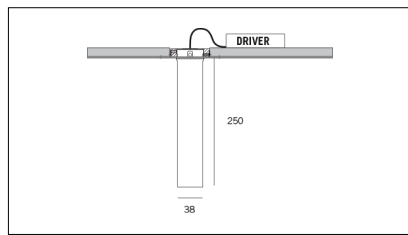

MACROLUX

Article code	Article	Colour	Light Temperature (°K)	Beam angle (°)	Additional colour	Type of recessed	Watt (W)
2015.0250.03.22	TORCH/T3/250-22 8.6W 250mA 26°	Black (2)	3000	26	Black (2)	Plasterboard	8,6
2015.0250.03.2700.22	TORCH/T3/250-22 8.6W 250mA 26° 2700°K	Black (2)	2700	26	Black (2)	Plasterboard	8,6
2015.0250.03.4000.22	*TORCH/T3	Black (2)	4000	26	Black (2)	Plasterboard	8,6
2015.0250.0310.22	TORCH/T3/250-22 8.6W 250mA 26° DALI	Black (2)	3000	26	Black (2)	Plasterboard	8,6
2015.0250.0310.2700.22	TORCH/T3/250-22 8.6W 250mA 26° 2700°K DALI	Black (2)	2700	26	Black (2)	Plasterboard	8,6
2015.0250.0310.4000.22	TORCH/T3/250-22 8.6W 250mA 26° 4000°K DALI	Black (2)	4000	26	Black (2)	Plasterboard	8,6

Article code	Article	Colour	Light Temperature (°K)	Beam angle (°)	Additional colour	Type of recessed	Watt (W)
2015.0250.03.2700.296	TORCH/T3/250-296 8.6W 250mA 26° 2700°K	Black (2)	2700	26	Bronze (96)	Plasterboard	8,6
2015.0250.03.296	TORCH/T3/250-296 8.6W 250mA 26°	Black (2)	3000	26	Bronze (96)	Plasterboard	8,6
2015.0250.03.4000.296	*TORCH/T3	Black (2)	4000	26	Bronze (96)	Plasterboard	8,6
2015.0250.0310.2700.296	*TORCH/T3 DALI	Black (2)	2700	26	Bronze (96)	Plasterboard	8,6
2015.0250.0310.296	TORCH/T3/250-296 8.6W 250mA 26° DALI	Black (2)	3000	26	Bronze (96)	Plasterboard	8,6
2015.0250.0310.4000.296	*TORCH/T3 DALI	Black (2)	4000	26	Bronze (96)	Plasterboard	8,6