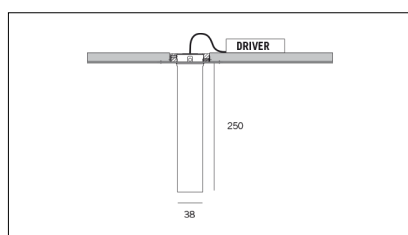

MACROLUX

Article code	Article	Colour	Light Temperature (°K)	Beam angle (°)	Additional colour	Type of recessed	Watt (W)
2015.0250.03.22	TORCH/T3/250-22 8.6W 250mA 26°	Black (2)	3000	26	Black (2)	Plasterboard	8,6
2015.0250.03.2700.22	TORCH/T3/250-22 8.6W 250mA 26° 2700°K	Black (2)	2700	26	Black (2)	Plasterboard	8,6
2015.0250.03.4000.22	*TORCH/T3	Black (2)	4000	26	Black (2)	Plasterboard	8,6
2015.0250.0310.22	TORCH/T3/250-22 8.6W 250mA 26° DALI	Black (2)	3000	26	Black (2)	Plasterboard	8,6
2015.0250.0310.2700.22	TORCH/T3/250-22 8.6W 250mA 26° 2700°K DALI	Black (2)	2700	26	Black (2)	Plasterboard	8,6
2015.0250.0310.4000.22	TORCH/T3/250-22 8.6W 250mA 26° 4000°K DALI	Black (2)	4000	26	Black (2)	Plasterboard	8,6

Article code	Article	Colour	Light Temperature (°K)	Beam angle (°)	Additional colour	Type of recessed	Watt (W)
2015.0250.03.2700.296	TORCH/T3/250-296 8.6W 250mA 26° 2700°K	Black (2)	2700	26	Bronze (96)	Plasterboard	8,6
2015.0250.03.296	TORCH/T3/250-296 8.6W 250mA 26°	Black (2)	3000	26	Bronze (96)	Plasterboard	8,6
2015.0250.03.4000.296	*TORCH/T3	Black (2)	4000	26	Bronze (96)	Plasterboard	8,6
2015.0250.0310.2700.296	*TORCH/T3 DALI	Black (2)	2700	26	Bronze (96)	Plasterboard	8,6
2015.0250.0310.296	TORCH/T3/250-296 8.6W 250mA 26° DALI	Black (2)	3000	26	Bronze (96)	Plasterboard	8,6
2015.0250.0310.4000.296	*TORCH/T3 DALI	Black (2)	4000	26	Bronze (96)	Plasterboard	8,6