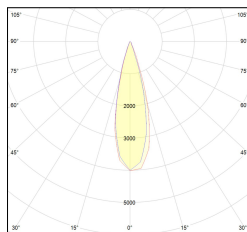

# MACROLUX

Article code	Article	Colour	Light Temperature (°K)	Beam angle (°)	Additional colour	Type of recessed	Watt (W)
2015.0250.03.22	TORCH/T3/250-22 8.6W 250mA 26°	Black (2)	3000	26	Black (2)	Plasterboard	8,6
2015.0250.03.2700.22	TORCH/T3/250-22 8.6W 250mA 26° 2700°K	Black (2)	2700	26	Black (2)	Plasterboard	8,6
2015.0250.03.4000.22	*TORCH/T3	Black (2)	4000	26	Black (2)	Plasterboard	8,6
2015.0250.0310.22	TORCH/T3/250-22 8.6W 250mA 26° DALI	Black (2)	3000	26	Black (2)	Plasterboard	8,6
2015.0250.0310.2700.22	TORCH/T3/250-22 8.6W 250mA 26° 2700°K DALI	Black (2)	2700	26	Black (2)	Plasterboard	8,6
2015.0250.0310.4000.22	TORCH/T3/250-22 8.6W 250mA 26° 4000°K DALI	Black (2)	4000	26	Black (2)	Plasterboard	8,6

Article code	Article	Colour	Light Temperature (°K)	Beam angle (°)	Additional colour	Type of recessed	Watt (W)
2015.0250.03.2700.296	TORCH/T3/250-296 8.6W 250mA 26° 2700°K	Black (2)	2700	26	Bronze (96)	Plasterboard	8,6
2015.0250.03.296	TORCH/T3/250-296 8.6W 250mA 26°	Black (2)	3000	26	Bronze (96)	Plasterboard	8,6
2015.0250.03.4000.296	*TORCH/T3	Black (2)	4000	26	Bronze (96)	Plasterboard	8,6
2015.0250.0310.2700.296	*TORCH/T3 DALI	Black (2)	2700	26	Bronze (96)	Plasterboard	8,6
2015.0250.0310.296	TORCH/T3/250-296 8.6W 250mA 26° DALI	Black (2)	3000	26	Bronze (96)	Plasterboard	8,6
2015.0250.0310.4000.296	*TORCH/T3 DALI	Black (2)	4000	26	Bronze (96)	Plasterboard	8,6