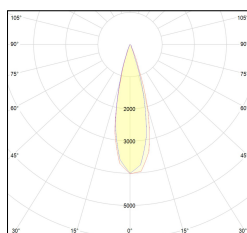

# MACROLUX

Article code	Article	Colour	Light Temperature (°K)	Beam angle (°)	Additional colour	Type of recessed	Watt (W)
2015.0250.03.22	TORCH/T3/250-22 8.6W 250mA 26°	Black (2)	3000	26	Black (2)	Plasterboard	8,6
2015.0250.03.2700.22	TORCH/T3/250-22 8.6W 250mA 26° 2700°K	Black (2)	2700	26	Black (2)	Plasterboard	8,6
2015.0250.03.4000.22	*TORCH/T3	Black (2)	4000	26	Black (2)	Plasterboard	8,6
2015.0250.0310.22	TORCH/T3/250-22 8.6W 250mA 26° DALI	Black (2)	3000	26	Black (2)	Plasterboard	8,6
2015.0250.0310.2700.22	TORCH/T3/250-22 8.6W 250mA 26° 2700°K DALI	Black (2)	2700	26	Black (2)	Plasterboard	8,6
2015.0250.0310.4000.22	TORCH/T3/250-22 8.6W 250mA 26° 4000°K DALI	Black (2)	4000	26	Black (2)	Plasterboard	8,6

Article code	Article	Colour	Light Temperature (°K)	Beam angle (°)	Additional colour	Type of recessed	Watt (W)
2015.0250.03.2700.296	TORCH/T3/250-296 8.6W 250mA 26° 2700°K	Black (2)	2700	26	Bronze (96)	Plasterboard	8,6
2015.0250.03.296	TORCH/T3/250-296 8.6W 250mA 26°	Black (2)	3000	26	Bronze (96)	Plasterboard	8,6
2015.0250.03.4000.296	*TORCH/T3	Black (2)	4000	26	Bronze (96)	Plasterboard	8,6
2015.0250.0310.2700.296	*TORCH/T3 DALI	Black (2)	2700	26	Bronze (96)	Plasterboard	8,6
2015.0250.0310.296	TORCH/T3/250-296 8.6W 250mA 26° DALI	Black (2)	3000	26	Bronze (96)	Plasterboard	8,6
2015.0250.0310.4000.296	*TORCH/T3 DALI	Black (2)	4000	26	Bronze (96)	Plasterboard	8,6