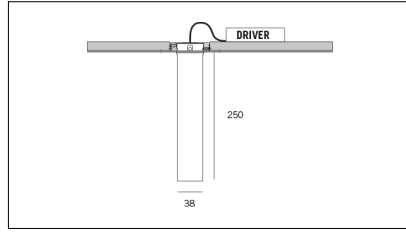

Article code	Article	Colour	Light Temperature (°K)	Beam angle (°)	Additional colour	Type of recessed	Watt (W)
2015.0250.03.2700.496	TORCH/T3/250-496 8.6W 250mA 26° 2700°K	White (4)	2700	26	Bronze (96)	Plasterboard	8,6
2015.0250.03.4000.496	TORCH/T3/250-496 8.6W 250mA 26° 4000°K	White (4)	4000	26	Bronze (96)	Plasterboard	8,6
2015.0250.03.496	TORCH/T3/250-496 8.6W 250mA 26°	White (4)	3000	26	Bronze (96)	Plasterboard	8,6
2015.0250.0310.2700.496	*TORCH/T3 DALI	White (4)	2700	26	Bronze (96)	Plasterboard	8,6
2015.0250.0310.4000.496	*TORCH/T3 DALI	White (4)	4000	26	Bronze (96)	Plasterboard	8,6
2015.0250.0310.496	*TORCH/T3 DALI	White (4)	3000	26	Bronze (96)	Plasterboard	8,6