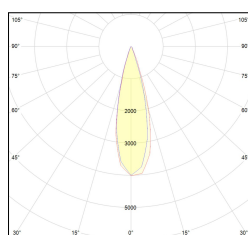

MACROLUX

Article code	Article	Colour	Light Temperature (°K)	Beam angle (°)	Additional colour	Type of recessed	Watt (W)
2015.0250.03.22	TORCH/T3/250-22 8.6W 250mA 26°	Black (2)	3000	26	Black (2)	Plasterboard	8,6
2015.0250.03.2700.22	TORCH/T3/250-22 8.6W 250mA 26° 2700°K	Black (2)	2700	26	Black (2)	Plasterboard	8,6
2015.0250.03.4000.22	*TORCH/T3	Black (2)	4000	26	Black (2)	Plasterboard	8,6
2015.0250.0310.22	TORCH/T3/250-22 8.6W 250mA 26° DALI	Black (2)	3000	26	Black (2)	Plasterboard	8,6
2015.0250.0310.2700.22	TORCH/T3/250-22 8.6W 250mA 26° 2700°K DALI	Black (2)	2700	26	Black (2)	Plasterboard	8,6
2015.0250.0310.4000.22	TORCH/T3/250-22 8.6W 250mA 26° 4000°K DALI	Black (2)	4000	26	Black (2)	Plasterboard	8,6

Article code	Article	Colour	Light Temperature (°K)	Beam angle (°)	Additional colour	Type of recessed	Watt (W)
2015.0250.03.2700.296	TORCH/T3/250-296 8.6W 250mA 26° 2700°K	Black (2)	2700	26	Bronze (96)	Plasterboard	8,6
2015.0250.03.296	TORCH/T3/250-296 8.6W 250mA 26°	Black (2)	3000	26	Bronze (96)	Plasterboard	8,6
2015.0250.03.4000.296	*TORCH/T3	Black (2)	4000	26	Bronze (96)	Plasterboard	8,6
2015.0250.0310.2700.296	*TORCH/T3 DALI	Black (2)	2700	26	Bronze (96)	Plasterboard	8,6
2015.0250.0310.296	TORCH/T3/250-296 8.6W 250mA 26° DALI	Black (2)	3000	26	Bronze (96)	Plasterboard	8,6
2015.0250.0310.4000.296	*TORCH/T3 DALI	Black (2)	4000	26	Bronze (96)	Plasterboard	8,6