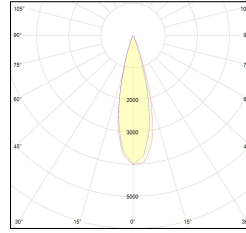

Article code	Article	Colour	Light Temperature (°K)	Beam angle (°)	Additional colour	Type of recessed	Watt (W)
2015.0250.03.2700.496	TORCH/T3/250-496 8.6W 250mA 26° 2700°K	White (4)	2700	26	Bronze (96)	Plasterboard	8,6
2015.0250.03.4000.496	TORCH/T3/250-496 8.6W 250mA 26° 4000°K	White (4)	4000	26	Bronze (96)	Plasterboard	8,6
2015.0250.03.496	TORCH/T3/250-496 8.6W 250mA 26°	White (4)	3000	26	Bronze (96)	Plasterboard	8,6
2015.0250.0310.2700.496	*TORCH/T3 DALI	White (4)	2700	26	Bronze (96)	Plasterboard	8,6
2015.0250.0310.4000.496	*TORCH/T3 DALI	White (4)	4000	26	Bronze (96)	Plasterboard	8,6
2015.0250.0310.496	*TORCH/T3 DALI	White (4)	3000	26	Bronze (96)	Plasterboard	8,6