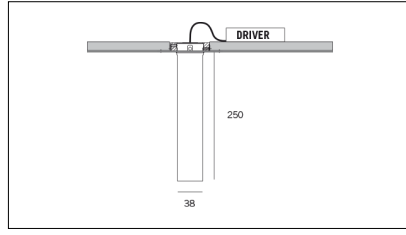

Article code	Article	Colour	Light Temperature (°K)	Beam angle (°)	Additional colour	Type of recessed	Watt (W)
2015.0250.03.2700.496	TORCH/T3/250-496 8.6W 250mA 26° 2700°K	White (4)	2700	26	Bronze (96)	Plasterboard	8,6
2015.0250.03.4000.496	TORCH/T3/250-496 8.6W 250mA 26° 4000°K	White (4)	4000	26	Bronze (96)	Plasterboard	8,6
2015.0250.03.496	TORCH/T3/250-496 8.6W 250mA 26°	White (4)	3000	26	Bronze (96)	Plasterboard	8,6
2015.0250.0310.2700.496	*TORCH/T3 DALI	White (4)	2700	26	Bronze (96)	Plasterboard	8,6
2015.0250.0310.4000.496	*TORCH/T3 DALI	White (4)	4000	26	Bronze (96)	Plasterboard	8,6
2015.0250.0310.496	*TORCH/T3 DALI	White (4)	3000	26	Bronze (96)	Plasterboard	8,6