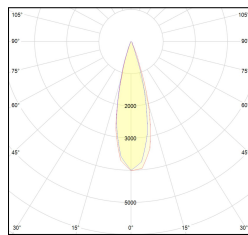

MACROLUX

Article code	Article	Colour	Light Temperature (°K)	Beam angle (°)	Additional colour	Type of recessed	Watt (W)
2015.0250.03.22	TORCH/T3/250-22 8.6W 250mA 26°	Black (2)	3000	26	Black (2)	Plasterboard	8,6
2015.0250.03.2700.22	TORCH/T3/250-22 8.6W 250mA 26° 2700°K	Black (2)	2700	26	Black (2)	Plasterboard	8,6
2015.0250.03.4000.22	*TORCH/T3	Black (2)	4000	26	Black (2)	Plasterboard	8,6
2015.0250.0310.22	TORCH/T3/250-22 8.6W 250mA 26° DALI	Black (2)	3000	26	Black (2)	Plasterboard	8,6
2015.0250.0310.2700.22	TORCH/T3/250-22 8.6W 250mA 26° 2700°K DALI	Black (2)	2700	26	Black (2)	Plasterboard	8,6
2015.0250.0310.4000.22	TORCH/T3/250-22 8.6W 250mA 26° 4000°K DALI	Black (2)	4000	26	Black (2)	Plasterboard	8,6

Article code	Article	Colour	Light Temperature (°K)	Beam angle (°)	Additional colour	Type of recessed	Watt (W)
2015.0250.03.2700.296	TORCH/T3/250-296 8.6W 250mA 26° 2700°K	Black (2)	2700	26	Bronze (96)	Plasterboard	8,6
2015.0250.03.296	TORCH/T3/250-296 8.6W 250mA 26°	Black (2)	3000	26	Bronze (96)	Plasterboard	8,6
2015.0250.03.4000.296	*TORCH/T3	Black (2)	4000	26	Bronze (96)	Plasterboard	8,6
2015.0250.0310.2700.296	*TORCH/T3 DALI	Black (2)	2700	26	Bronze (96)	Plasterboard	8,6
2015.0250.0310.296	TORCH/T3/250-296 8.6W 250mA 26° DALI	Black (2)	3000	26	Bronze (96)	Plasterboard	8,6
2015.0250.0310.4000.296	*TORCH/T3 DALI	Black (2)	4000	26	Bronze (96)	Plasterboard	8,6