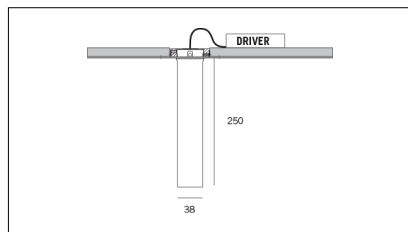

# MACROLUX

Article code	Article	Colour	Light Temperature (°K)	Beam angle (°)	Additional colour	Type of recessed	Watt (W)
2015.0250.03.22	TORCH/T3/250-22 8.6W 250mA 26°	Black (2)	3000	26	Black (2)	Plasterboard	8,6
2015.0250.03.2700.22	TORCH/T3/250-22 8.6W 250mA 26° 2700°K	Black (2)	2700	26	Black (2)	Plasterboard	8,6
2015.0250.03.4000.22	*TORCH/T3	Black (2)	4000	26	Black (2)	Plasterboard	8,6
2015.0250.0310.22	TORCH/T3/250-22 8.6W 250mA 26° DALI	Black (2)	3000	26	Black (2)	Plasterboard	8,6
2015.0250.0310.2700.22	TORCH/T3/250-22 8.6W 250mA 26° 2700°K DALI	Black (2)	2700	26	Black (2)	Plasterboard	8,6
2015.0250.0310.4000.22	TORCH/T3/250-22 8.6W 250mA 26° 4000°K DALI	Black (2)	4000	26	Black (2)	Plasterboard	8,6

Article code	Article	Colour	Light Temperature (°K)	Beam angle (°)	Additional colour	Type of recessed	Watt (W)
2015.0250.03.2700.296	TORCH/T3/250-296 8.6W 250mA 26° 2700°K	Black (2)	2700	26	Bronze (96)	Plasterboard	8,6
2015.0250.03.296	TORCH/T3/250-296 8.6W 250mA 26°	Black (2)	3000	26	Bronze (96)	Plasterboard	8,6
2015.0250.03.4000.296	*TORCH/T3	Black (2)	4000	26	Bronze (96)	Plasterboard	8,6
2015.0250.0310.2700.296	*TORCH/T3 DALI	Black (2)	2700	26	Bronze (96)	Plasterboard	8,6
2015.0250.0310.296	TORCH/T3/250-296 8.6W 250mA 26° DALI	Black (2)	3000	26	Bronze (96)	Plasterboard	8,6
2015.0250.0310.4000.296	*TORCH/T3 DALI	Black (2)	4000	26	Bronze (96)	Plasterboard	8,6