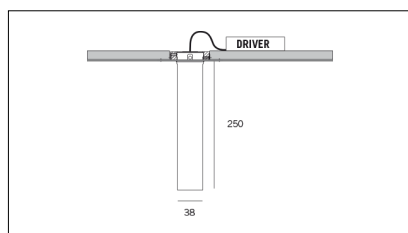

# MACROLUX

Article code	Article	Colour	Light Temperature (°K)	Beam angle (°)	Additional colour	Type of recessed	Watt (W)
2015.0250.03.22	TORCH/T3/250-22 8.6W 250mA 26°	Black (2)	3000	26	Black (2)	Plasterboard	8,6
2015.0250.03.2700.22	TORCH/T3/250-22 8.6W 250mA 26° 2700°K	Black (2)	2700	26	Black (2)	Plasterboard	8,6
2015.0250.03.4000.22	*TORCH/T3	Black (2)	4000	26	Black (2)	Plasterboard	8,6
2015.0250.0310.22	TORCH/T3/250-22 8.6W 250mA 26° DALI	Black (2)	3000	26	Black (2)	Plasterboard	8,6
2015.0250.0310.2700.22	TORCH/T3/250-22 8.6W 250mA 26° 2700°K DALI	Black (2)	2700	26	Black (2)	Plasterboard	8,6
2015.0250.0310.4000.22	TORCH/T3/250-22 8.6W 250mA 26° 4000°K DALI	Black (2)	4000	26	Black (2)	Plasterboard	8,6

Article code	Article	Colour	Light Temperature (°K)	Beam angle (°)	Additional colour	Type of recessed	Watt (W)
2015.0250.03.2700.296	TORCH/T3/250-296 8.6W 250mA 26° 2700°K	Black (2)	2700	26	Bronze (96)	Plasterboard	8,6
2015.0250.03.296	TORCH/T3/250-296 8.6W 250mA 26°	Black (2)	3000	26	Bronze (96)	Plasterboard	8,6
2015.0250.03.4000.296	*TORCH/T3	Black (2)	4000	26	Bronze (96)	Plasterboard	8,6
2015.0250.0310.2700.296	*TORCH/T3 DALI	Black (2)	2700	26	Bronze (96)	Plasterboard	8,6
2015.0250.0310.296	TORCH/T3/250-296 8.6W 250mA 26° DALI	Black (2)	3000	26	Bronze (96)	Plasterboard	8,6
2015.0250.0310.4000.296	*TORCH/T3 DALI	Black (2)	4000	26	Bronze (96)	Plasterboard	8,6