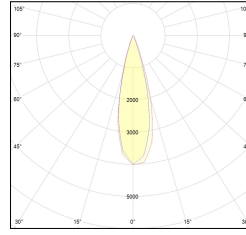

Article code	Article	Colour	Light Temperature (°K)	Beam angle (°)	Additional colour	Type of recessed	Watt (W)
2015.0250.03.2700.496	TORCH/T3/250-496 8.6W 250mA 26° 2700°K	White (4)	2700	26	Bronze (96)	Plasterboard	8,6
2015.0250.03.4000.496	TORCH/T3/250-496 8.6W 250mA 26° 4000°K	White (4)	4000	26	Bronze (96)	Plasterboard	8,6
2015.0250.03.496	TORCH/T3/250-496 8.6W 250mA 26°	White (4)	3000	26	Bronze (96)	Plasterboard	8,6
2015.0250.0310.2700.496	*TORCH/T3 DALI	White (4)	2700	26	Bronze (96)	Plasterboard	8,6
2015.0250.0310.4000.496	*TORCH/T3 DALI	White (4)	4000	26	Bronze (96)	Plasterboard	8,6
2015.0250.0310.496	*TORCH/T3 DALI	White (4)	3000	26	Bronze (96)	Plasterboard	8,6