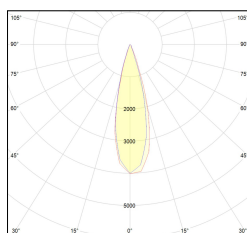

# MACROLUX

Article code	Article	Colour	Light Temperature (°K)	Beam angle (°)	Additional colour	Type of recessed	Watt (W)
2015.0250.03.22	TORCH/T3/250-22 8.6W 250mA 26°	Black (2)	3000	26	Black (2)	Plasterboard	8,6
2015.0250.03.2700.22	TORCH/T3/250-22 8.6W 250mA 26° 2700°K	Black (2)	2700	26	Black (2)	Plasterboard	8,6
2015.0250.03.4000.22	*TORCH/T3	Black (2)	4000	26	Black (2)	Plasterboard	8,6
2015.0250.0310.22	TORCH/T3/250-22 8.6W 250mA 26° DALI	Black (2)	3000	26	Black (2)	Plasterboard	8,6
2015.0250.0310.2700.22	TORCH/T3/250-22 8.6W 250mA 26° 2700°K DALI	Black (2)	2700	26	Black (2)	Plasterboard	8,6
2015.0250.0310.4000.22	TORCH/T3/250-22 8.6W 250mA 26° 4000°K DALI	Black (2)	4000	26	Black (2)	Plasterboard	8,6

Article code	Article	Colour	Light Temperature (°K)	Beam angle (°)	Additional colour	Type of recessed	Watt (W)
2015.0250.03.2700.296	TORCH/T3/250-296 8.6W 250mA 26° 2700°K	Black (2)	2700	26	Bronze (96)	Plasterboard	8,6
2015.0250.03.296	TORCH/T3/250-296 8.6W 250mA 26°	Black (2)	3000	26	Bronze (96)	Plasterboard	8,6
2015.0250.03.4000.296	*TORCH/T3	Black (2)	4000	26	Bronze (96)	Plasterboard	8,6
2015.0250.0310.2700.296	*TORCH/T3 DALI	Black (2)	2700	26	Bronze (96)	Plasterboard	8,6
2015.0250.0310.296	TORCH/T3/250-296 8.6W 250mA 26° DALI	Black (2)	3000	26	Bronze (96)	Plasterboard	8,6
2015.0250.0310.4000.296	*TORCH/T3 DALI	Black (2)	4000	26	Bronze (96)	Plasterboard	8,6