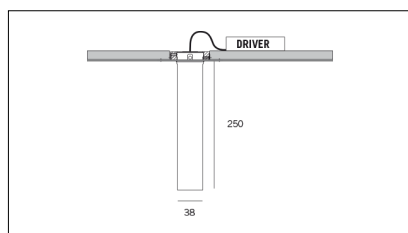

# MACROLUX

Article code	Article	Colour	Light Temperature (°K)	Beam angle (°)	Additional colour	Type of recessed	Watt (W)
2015.0250.03.22	TORCH/T3/250-22 8.6W 250mA 26°	Black (2)	3000	26	Black (2)	Plasterboard	8,6
2015.0250.03.2700.22	TORCH/T3/250-22 8.6W 250mA 26° 2700°K	Black (2)	2700	26	Black (2)	Plasterboard	8,6
2015.0250.03.4000.22	*TORCH/T3	Black (2)	4000	26	Black (2)	Plasterboard	8,6
2015.0250.0310.22	TORCH/T3/250-22 8.6W 250mA 26° DALI	Black (2)	3000	26	Black (2)	Plasterboard	8,6
2015.0250.0310.2700.22	TORCH/T3/250-22 8.6W 250mA 26° 2700°K DALI	Black (2)	2700	26	Black (2)	Plasterboard	8,6
2015.0250.0310.4000.22	TORCH/T3/250-22 8.6W 250mA 26° 4000°K DALI	Black (2)	4000	26	Black (2)	Plasterboard	8,6

Article code	Article	Colour	Light Temperature (°K)	Beam angle (°)	Additional colour	Type of recessed	Watt (W)
2015.0250.03.2700.296	TORCH/T3/250-296 8.6W 250mA 26° 2700°K	Black (2)	2700	26	Bronze (96)	Plasterboard	8,6
2015.0250.03.296	TORCH/T3/250-296 8.6W 250mA 26°	Black (2)	3000	26	Bronze (96)	Plasterboard	8,6
2015.0250.03.4000.296	*TORCH/T3	Black (2)	4000	26	Bronze (96)	Plasterboard	8,6
2015.0250.0310.2700.296	*TORCH/T3 DALI	Black (2)	2700	26	Bronze (96)	Plasterboard	8,6
2015.0250.0310.296	TORCH/T3/250-296 8.6W 250mA 26° DALI	Black (2)	3000	26	Bronze (96)	Plasterboard	8,6
2015.0250.0310.4000.296	*TORCH/T3 DALI	Black (2)	4000	26	Bronze (96)	Plasterboard	8,6