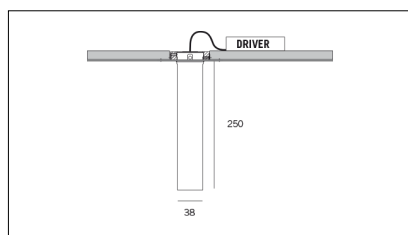

MACROLUX

Article code	Article	Colour	Light Temperature (°K)	Beam angle (°)	Additional colour	Type of recessed	Watt (W)
2015.0250.03.22	TORCH/T3/250-22 8.6W 250mA 26°	Black (2)	3000	26	Black (2)	Plasterboard	8,6
2015.0250.03.2700.22	TORCH/T3/250-22 8.6W 250mA 26° 2700°K	Black (2)	2700	26	Black (2)	Plasterboard	8,6
2015.0250.03.4000.22	*TORCH/T3	Black (2)	4000	26	Black (2)	Plasterboard	8,6
2015.0250.0310.22	TORCH/T3/250-22 8.6W 250mA 26° DALI	Black (2)	3000	26	Black (2)	Plasterboard	8,6
2015.0250.0310.2700.22	TORCH/T3/250-22 8.6W 250mA 26° 2700°K DALI	Black (2)	2700	26	Black (2)	Plasterboard	8,6
2015.0250.0310.4000.22	TORCH/T3/250-22 8.6W 250mA 26° 4000°K DALI	Black (2)	4000	26	Black (2)	Plasterboard	8,6

Article code	Article	Colour	Light Temperature (°K)	Beam angle (°)	Additional colour	Type of recessed	Watt (W)
2015.0250.03.2700.296	TORCH/T3/250-296 8.6W 250mA 26° 2700°K	Black (2)	2700	26	Bronze (96)	Plasterboard	8,6
2015.0250.03.296	TORCH/T3/250-296 8.6W 250mA 26°	Black (2)	3000	26	Bronze (96)	Plasterboard	8,6
2015.0250.03.4000.296	*TORCH/T3	Black (2)	4000	26	Bronze (96)	Plasterboard	8,6
2015.0250.0310.2700.296	*TORCH/T3 DALI	Black (2)	2700	26	Bronze (96)	Plasterboard	8,6
2015.0250.0310.296	TORCH/T3/250-296 8.6W 250mA 26° DALI	Black (2)	3000	26	Bronze (96)	Plasterboard	8,6
2015.0250.0310.4000.296	*TORCH/T3 DALI	Black (2)	4000	26	Bronze (96)	Plasterboard	8,6