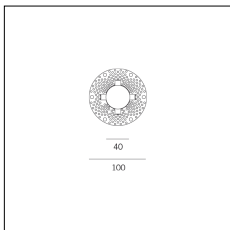

Article code	Name	Description	Type of recessed
2015.0000	TORCH/PK	Plaster kit per proiettore ad incasso TORCH	Plasterboard