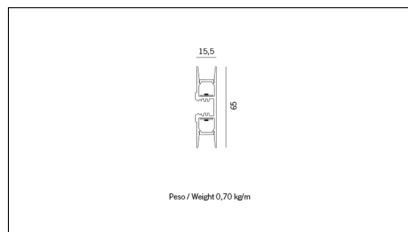

MACROLUX

Article code	Article	Colour	Light Temperature (°K)	Watt (W)	Length (mm)
134.0112.00.92	MD_12-92 L=max 3 m	Black (92)			
134.0112.01.92	MD_12/3000-92 L=3m - EMPTY STANDARD	Black (92)			3000
134.0112.01.M10.92	MD_12/3000-92 L=3m - 10x EMPTY STANDARD	Black (92)			3000
134.0112.120.2700.92	MD_12/2x9.6W/2700°K-92 L=max 3 m	Black (92)	2700	19,6	
134.0112.120.4000.92	MD_12/2x9.6W/4000°K-92 L=max 3 m	Black (92)	4000	19,6	
134.0112.120.92	MD_12/2x9.6W/3000°K-92 L=max 3 m	Black (92)	3000	19,6	
134.0112.240.2700.92	MD_12/2x19.6W/2700°K-92 L=max 3 m	Black (92)	2700	39,2	
134.0112.240.4000.92	MD_12/2x19.6W/4000°K-92 L=max 3 m	Black (92)	4000	39,2	
134.0112.240.92	MD_12/2x19.6W/3000°K-92 L=max 3 m	Black (92)	3000	39,2