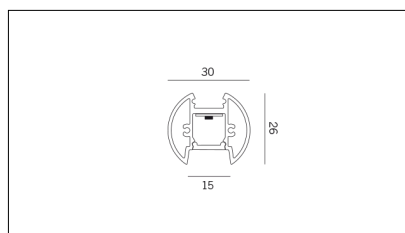

Article code	Article	Colour	Light Temperature (°K)	Watt (W)
1318.0012.00.94	MR_12-94 L=max 3 m	White (94)		
1318.0012.120.2700.94	MR_12/9.6W/2700°K-94	White (94)	2700	9,6
1318.0012.120.4000.94	MR_12/9.6W/4000°K-94	White (94)	4000	9,6
1318.0012.120.94	MR_12/9.6W/3000°K-94	White (94)	3000	9,6
1318.0012.240.2700.94	MR_12/19.6W/2700°K-94	White (94)	2700	19,6
1318.0012.240.4000.94	MR_12/19.6W/4000°K-94	White (94)	4000	19,6
1318.0012.240.94	MR_12/19.6W/3000°K-94	White (94)	3000	19,6

Article code	Article	Colour	Length (mm)
1318.0012.01.92	MR_12/3000-92 L=3m - EMPTY STANDARD	Black (92)	3000
1318.0012.01.M15.92	MR_12/3000-92 L=3m - 15x EMPTY STANDARD	Black (92)	3000

Article code	Article	Colour	Length (mm)
1318.0012.01.94	MR_12/3000-94 L=3m - EMPTY STANDARD	White (94)	3000