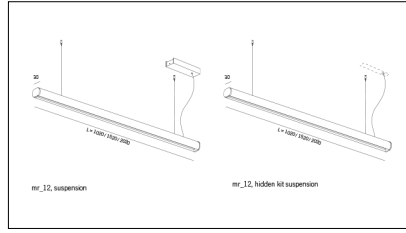

MACROLUX

Article code	Article	Colour	Light Temperature (°K)	Watt (W)
1318.0012.00.92	MR_12-92 L=max 3 m	Black (92)		
1318.0012.120.2700.92	MR_12/9.6W/2700°K-92	Black (92)	2700	9,6
1318.0012.120.4000.92	MR_12/9.6W/4000°K-92	Black (92)	4000	9,6
1318.0012.120.92	MR_12/9.6W/3000°K-92	Black (92)	3000	9,6
1318.0012.240.2700.92	MR_12/19.6W/2700°K-92	Black (92)	2700	19,6
1318.0012.240.4000.92	MR_12/19.6W/4000°K-92	Black (92)	4000	19,6
1318.0012.240.92	MR_12/19.6W/3000°K-92	Black (92)	3000	19,6