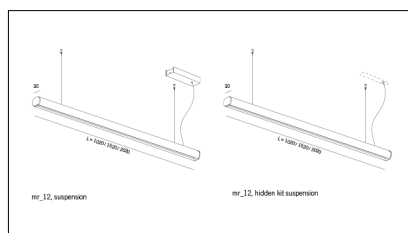

Article code	Article	Colour	Light Temperature (°K)	Watt (W)
1318.0012.00.94	MR_12-94 L=max 3 m	White (94)		
1318.0012.120.2700.94	MR_12/9.6W/2700°K-94	White (94)	2700	9,6
1318.0012.120.4000.94	MR_12/9.6W/4000°K-94	White (94)	4000	9,6
1318.0012.120.94	MR_12/9.6W/3000°K-94	White (94)	3000	9,6
1318.0012.240.2700.94	MR_12/19.6W/2700°K-94	White (94)	2700	19,6
1318.0012.240.4000.94	MR_12/19.6W/4000°K-94	White (94)	4000	19,6
1318.0012.240.94	MR_12/19.6W/3000°K-94	White (94)	3000	19,6