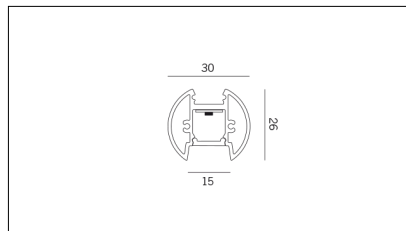

Article code	Article	Colour	Light Temperature (°K)	Watt (W)
1318.0012.00.94	MR_12-94 L=max 3 m	White (94)		
1318.0012.120.2700.94	MR_12/9.6W/2700°K-94	White (94)	2700	9,6
1318.0012.120.4000.94	MR_12/9.6W/4000°K-94	White (94)	4000	9,6
1318.0012.120.94	MR_12/9.6W/3000°K-94	White (94)	3000	9,6
1318.0012.240.2700.94	MR_12/19.6W/2700°K-94	White (94)	2700	19,6
1318.0012.240.4000.94	MR_12/19.6W/4000°K-94	White (94)	4000	19,6
1318.0012.240.94	MR_12/19.6W/3000°K-94	White (94)	3000	19,6

Article code	Article	Colour	Length (mm)
1318.0012.01.92	MR_12/3000-92 L=3m - EMPTY STANDARD	Black (92)	3000
1318.0012.01.M15.92	MR_12/3000-92 L=3m - 15x EMPTY STANDARD	Black (92)	3000

Article code	Article	Colour	Length (mm)
1318.0012.01.94	MR_12/3000-94 L=3m - EMPTY STANDARD	White (94)	3000

Article code	Name	Description	Watt (W)
1.97745	Driver LED 24V 200W IP67	Dimensioni 69 x 37 x 206 mm	200

Article code	Name	Description	Colour
1324.9128.4	KA/75/OUT-4	Kit alimentazione con contenitore driver per versione sospesa, MAX 75W, finitura bianco / Feeding kit with driver box for hanging version, MAX 75W, finishing white	White (4)