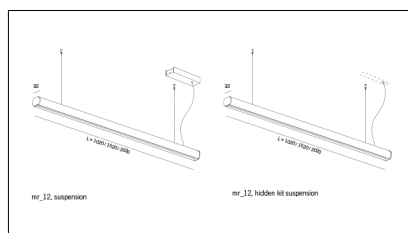

Article code	Article	Colour	Light Temperature (°K)	Watt (W)	Size (mm)
1318.0012.00.94	MR_12-94 L=max 3 m	White (94)			
1318.0012.120.2700.94	mr_12 surface/2700-94#	White (94)	2700	9,6	
1318.0012.120.4000.94	mr_12 surface/4000-94#	White (94)	4000	9,6	
1318.0012.120.94	MR_12/9.6W/3000°K-94	White (94)	3000	9,6	
1318.0012.240.2700.94	mr_12 surface/2700-94#	White (94)	2700	19,6	
1318.0012.240.4000.94	mr_12 surface/4000-94#	White (94)	4000	19,6	
1318.0012.240.94	MR_12/19.6W/3000°K-94	White (94)	3000	19,6	
1318.0112.1000.2700.94	*MR_12	White (94)	2700	19,6	1000
1318.0112.1000.4000.94	*MR_12	White (94)	4000	19,6	1000
1318.0112.1000.94	MR_12-SOSPENSIONE/1020/19.6W/3000°K-94	White (94)	3000	19,6	1000
1318.0112.1500.2700.94	*MR_12	White (94)	2700	29,4	1500
1318.0112.1500.4000.94	*MR_12	White (94)	4000	29,4	1500
1318.0112.1500.94	MR_12-SOSPENSIONE/1520/30W/3000°K-94	White (94)	3000	29,4	1500
1318.0112.2000.2700.94	*MR_12	White (94)	2700	39,2	2000
1318.0112.2000.4000.94	*MR_12	White (94)	4000	39,2	2000
1318.0112.2000.94	MR_12-SOSPENSIONE/2020/37W/3000°K-94	White (94)	3000	39,2	2000

Article code	Name	Description	Watt (W)	Driver's type
1.024015	Driver LED 24V 15W IP20	Dimensioni 45 x 19 x 123 mm	15	On/Off

Article code	Name	Description	Watt (W)	Driver's type
1.024020	Driver LED 24V 20W IP20	Dimensioni 36 x 16 x 103 mm	20	On/Off

Article code	Name	Description	Watt (W)	Driver's type
1.024030	Driver LED 24V 30W IP20	Dimensioni 50 x 17 x 156 mm	30	On/Off

Article code	Name	Description	Watt (W)	Driver's type
1.024050	Driver LED 24V 50W IP20	Dimensioni 59 x 29 x 167 mm	50	On/Off

Article code	Name	Description	Watt (W)	Driver's type
1.024075	Driver LED 24V 75W IP20	Dimensioni 61 x 29 x 184 mm	75	On/Off

Article code	Name	Description	Watt (W)
1.97759	Driver LED 24V 150W IP67	Dimensioni 69 x 37 x 206 mm	150