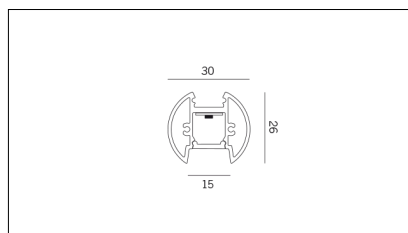

Article code	Article	Colour	Light Temperature (°K)	Watt (W)
1318.0012.00.94	MR_12-94 L=max 3 m	White (94)		
1318.0012.120.2700.94	MR_12/9.6W/2700°K-94	White (94)	2700	9,6
1318.0012.120.4000.94	MR_12/9.6W/4000°K-94	White (94)	4000	9,6
1318.0012.120.94	MR_12/9.6W/3000°K-94	White (94)	3000	9,6
1318.0012.240.2700.94	MR_12/19.6W/2700°K-94	White (94)	2700	19,6
1318.0012.240.4000.94	MR_12/19.6W/4000°K-94	White (94)	4000	19,6
1318.0012.240.94	MR_12/19.6W/3000°K-94	White (94)	3000	19,6

Article code	Article	Colour	Length (mm)
1318.0012.01.92	MR_12/3000-92 L=3m - EMPTY STANDARD	Black (92)	3000
1318.0012.01.M15.92	MR_12/3000-92 L=3m - 15x EMPTY STANDARD	Black (92)	3000

Article code	Article	Colour	Length (mm)
1318.0012.01.94	MR_12/3000-94 L=3m - EMPTY STANDARD	White (94)	3000