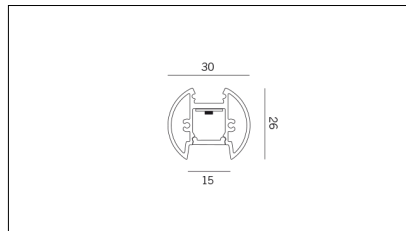

Article code	Article	Colour	Light Temperature (°K)	Watt (W)
1318.0012.00.94	MR_12-94 L=max 3 m	White (94)		
1318.0012.120.2700.94	MR_12/9.6W/2700°K-94	White (94)	2700	9,6
1318.0012.120.4000.94	MR_12/9.6W/4000°K-94	White (94)	4000	9,6
1318.0012.120.94	MR_12/9.6W/3000°K-94	White (94)	3000	9,6
1318.0012.240.2700.94	MR_12/19.6W/2700°K-94	White (94)	2700	19,6
1318.0012.240.4000.94	MR_12/19.6W/4000°K-94	White (94)	4000	19,6
1318.0012.240.94	MR_12/19.6W/3000°K-94	White (94)	3000	19,6

Article code	Article	Colour	Length (mm)
1318.0012.01.92	MR_12/3000-92 L=3m - EMPTY STANDARD	Black (92)	3000
1318.0012.01.M15.92	MR_12/3000-92 L=3m - 15x EMPTY STANDARD	Black (92)	3000

Article code	Article	Colour	Length (mm)
1318.0012.01.94	MR_12/3000-94 L=3m - EMPTY STANDARD	White (94)	3000

Article code	Name	Description	Watt (W)
1.97745	Driver LED 24V 200W IP67	Dimensioni 69 x 37 x 206 mm	200

Article code	Name	Description	Colour
1324.9128.4	KA/75/OUT-4	Kit alimentazione con contenitore driver per versione sospesa, MAX 75W, finitura bianco / Feeding kit with driver box for hanging version, MAX 75W, finishing white	White (4)