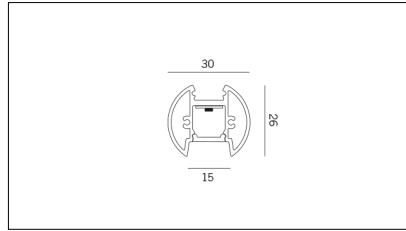

Article code	Article	Colour	Length (mm)
1318.0012.01.94	MR_12/3000-94 L=3m - EMPTY STANDARD	White (94)	3000
1318.0012.01.M15.94	MR_12/3000-94 L=3m - 15x EMPTY STANDARD	White (94)	3000