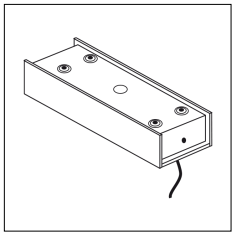

Article code	Name	Description	Colour
1324.9128.4	KA/75/OUT-4	Kit alimentazione con contenitore driver per versione sospesa, MAX 75W, finitura bianco / Feeding kit with driver box for hanging version, MAX 75W, finishing white	White (4)