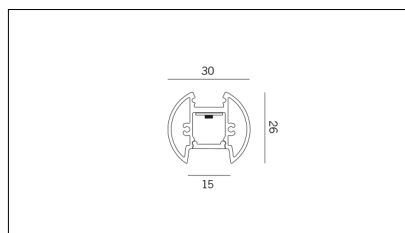

Article code	Article	Colour	Light Temperature (°K)	Watt (W)
1318.0012.00.94	MR_12-94 L=max 3 m	White (94)		
1318.0012.120.2700.94	MR_12/9.6W/2700°K-94	White (94)	2700	9,6
1318.0012.120.4000.94	MR_12/9.6W/4000°K-94	White (94)	4000	9,6
1318.0012.120.94	MR_12/9.6W/3000°K-94	White (94)	3000	9,6
1318.0012.240.2700.94	MR_12/19.6W/2700°K-94	White (94)	2700	19,6
1318.0012.240.4000.94	MR_12/19.6W/4000°K-94	White (94)	4000	19,6
1318.0012.240.94	MR_12/19.6W/3000°K-94	White (94)	3000	19,6

Article code	Article	Colour	Length (mm)
1318.0012.01.92	MR_12/3000-92 L=3m - EMPTY STANDARD	Black (92)	3000
1318.0012.01.M15.92	MR_12/3000-92 L=3m - 15x EMPTY STANDARD	Black (92)	3000

Article code	Article	Colour	Length (mm)
1318.0012.01.94	MR_12/3000-94 L=3m - EMPTY STANDARD	White (94)	3000