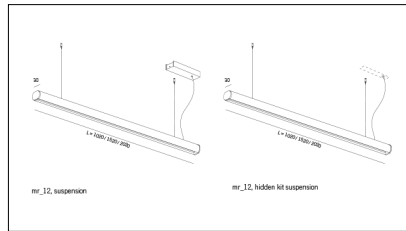

Article code	Article	Colour	Light Temperature (°K)	Watt (W)
1318.0012.00.94	MR_12-94 L=max 3 m	White (94)		
1318.0012.120.2700.94	MR_12/9.6W/2700°K-94	White (94)	2700	9,6
1318.0012.120.4000.94	MR_12/9.6W/4000°K-94	White (94)	4000	9,6
1318.0012.120.94	MR_12/9.6W/3000°K-94	White (94)	3000	9,6
1318.0012.240.2700.94	MR_12/19.6W/2700°K-94	White (94)	2700	19,6
1318.0012.240.4000.94	MR_12/19.6W/4000°K-94	White (94)	4000	19,6
1318.0012.240.94	MR_12/19.6W/3000°K-94	White (94)	3000	19,6