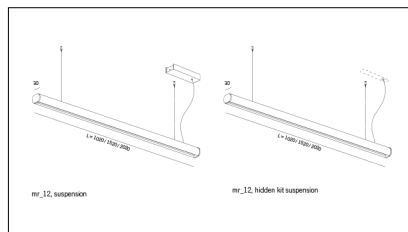

MACROLUX

Article code	Article	Colour	Light Temperature (°K)	Watt (W)	Size (mm)
1318.0012.00.92	MR_12-92 L=max 3 m	Black (92)			
1318.0012.120.2700.92	mr_12 surface/2700-92#	Black (92)	2700	9,6	
1318.0012.120.4000.92	mr_12 surface/4000-92#	Black (92)	4000	9,6	
1318.0012.120.92	MR_12/9.6W/3000°K-92	Black (92)	3000	9,6	
1318.0012.240.2700.92	mr_12 surface/2700-92#	Black (92)	2700	19,6	
1318.0012.240.4000.92	MR_12/19.6W/4000°K-92	Black (92)	4000	19,6	
1318.0012.240.92	MR_12/19.6W/3000°K-92	Black (92)	3000	19,6	
1318.0112.1000.2700.92	*MR_12	Black (92)	2700	19,6	1000
1318.0112.1000.4000.92	MR_12-SOSPENSIONE/1020/19.6W/4000°K-92	Black (92)	4000	19,6	1000
1318.0112.1000.92	MR_12-SOSPENSIONE/1020/19.6W/3000°K-92	Black (92)	3000	19,6	1000
1318.0112.1500.2700.92	*MR_12	Black (92)	2700	29,4	1500
1318.0112.1500.4000.92	*MR_12	Black (92)	4000	29,4	1500
1318.0112.1500.92	MR_12-SOSPENSIONE/1520/30W/3000°K-92	Black (92)	3000	29,4	1500
1318.0112.2000.2700.92	MR_12-SOSPENSIONE/2020/39W/2700°K-92	Black (92)	2700	39,2	2000
1318.0112.2000.4000.92	*MR_12	Black (92)	4000	39,2	2000
1318.0112.2000.92	MR_12-SOSPENSIONE/2020/37W/3000°K-92	Black (92)	3000	39,2	2000