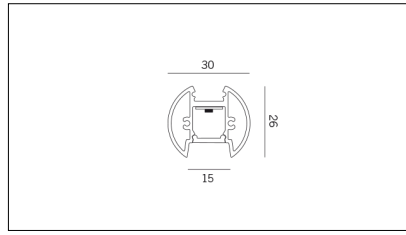

Article code	Article	Colour	Light Temperature (°K)	Watt (W)	Size (mm)
1318.0012.00.94	MR_12-94 L=max 3 m	White (94)			
1318.0012.120.2700.94	mr_12 surface/2700-94#	White (94)	2700	9,6	
1318.0012.120.4000.94	mr_12 surface/4000-94#	White (94)	4000	9,6	
1318.0012.120.94	MR_12/9.6W/3000°K-94	White (94)	3000	9,6	
1318.0012.240.2700.94	mr_12 surface/2700-94#	White (94)	2700	19,6	
1318.0012.240.4000.94	mr_12 surface/4000-94#	White (94)	4000	19,6	
1318.0012.240.94	MR_12/19.6W/3000°K-94	White (94)	3000	19,6	
1318.0112.1000.2700.94	*MR_12	White (94)	2700	19,6	1000
1318.0112.1000.4000.94	*MR_12	White (94)	4000	19,6	1000
1318.0112.1000.94	MR_12-SOSPENSIONE/1020/19.6W/3000°K-94	White (94)	3000	19,6	1000
1318.0112.1500.2700.94	*MR_12	White (94)	2700	29,4	1500
1318.0112.1500.4000.94	*MR_12	White (94)	4000	29,4	1500
1318.0112.1500.94	MR_12-SOSPENSIONE/1520/30W/3000°K-94	White (94)	3000	29,4	1500
1318.0112.2000.2700.94	*MR_12	White (94)	2700	39,2	2000
1318.0112.2000.4000.94	*MR_12	White (94)	4000	39,2	2000
1318.0112.2000.94	MR_12-SOSPENSIONE/2020/37W/3000°K-94	White (94)	3000	39,2	2000

Article code	Name	Description	Watt (W)	Driver's type
1.024015	Driver LED 24V 15W IP20	Dimensioni 45 x 19 x 123 mm	15	On/Off

Article code	Name	Description	Watt (W)	Driver's type
1.024020	Driver LED 24V 20W IP20	Dimensioni 36 x 16 x 103 mm	20	On/Off

Article code	Name	Description	Watt (W)	Driver's type
1.024030	Driver LED 24V 30W IP20	Dimensioni 50 x 17 x 156 mm	30	On/Off

Article code	Name	Description	Watt (W)	Driver's type
1.024050	Driver LED 24V 50W IP20	Dimensioni 59 x 29 x 167 mm	50	On/Off