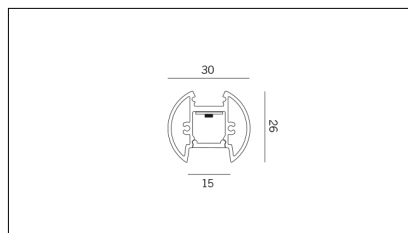

Article code	Article	Colour	Light Temperature (°K)	Watt (W)
1318.0012.00.94	MR_12-94 L=max 3 m	White (94)		
1318.0012.120.2700.94	MR_12/9.6W/2700°K-94	White (94)	2700	9,6
1318.0012.120.4000.94	MR_12/9.6W/4000°K-94	White (94)	4000	9,6
1318.0012.120.94	MR_12/9.6W/3000°K-94	White (94)	3000	9,6
1318.0012.240.2700.94	MR_12/19.6W/2700°K-94	White (94)	2700	19,6
1318.0012.240.4000.94	MR_12/19.6W/4000°K-94	White (94)	4000	19,6
1318.0012.240.94	MR_12/19.6W/3000°K-94	White (94)	3000	19,6

Article code	Article	Colour	Length (mm)
1318.0012.01.92	MR_12/3000-92 L=3m - EMPTY STANDARD	Black (92)	3000
1318.0012.01.M15.92	MR_12/3000-92 L=3m - 15x EMPTY STANDARD	Black (92)	3000

Article code	Article	Colour	Length (mm)
1318.0012.01.94	MR_12/3000-94 L=3m - EMPTY STANDARD	White (94)	3000