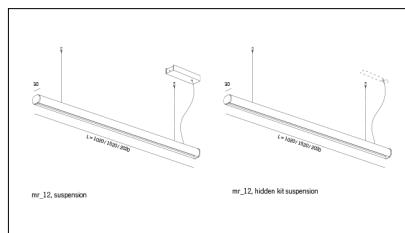

Article code	Article	Colour	Light Temperature (°K)	Watt (W)
1318.0012.00.94	MR_12-94 L=max 3 m	White (94)		
1318.0012.120.2700.94	MR_12/9.6W/2700°K-94	White (94)	2700	9,6
1318.0012.120.4000.94	MR_12/9.6W/4000°K-94	White (94)	4000	9,6
1318.0012.120.94	MR_12/9.6W/3000°K-94	White (94)	3000	9,6
1318.0012.240.2700.94	MR_12/19.6W/2700°K-94	White (94)	2700	19,6
1318.0012.240.4000.94	MR_12/19.6W/4000°K-94	White (94)	4000	19,6
1318.0012.240.94	MR_12/19.6W/3000°K-94	White (94)	3000	19,6