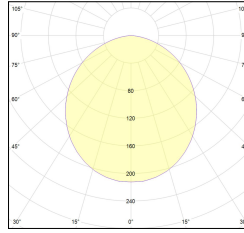

MACROLUX

| Article code | Article | Colour | Type of recessed | Light Temperature (°K) | Watt (W) | Length (mm) |
|----------------------|--|------------|------------------|------------------------|----------|-------------|
| 133.0270.00.94 | MC_270-94 L=max 3 m | White (94) | Plasterboard | | | |
| 133.0270.01.94 | MC_270/3000-94 L=3m - EMPTY STANDARD | White (94) | Plasterboard | | | 3000 |
| 133.0270.01.M10.94 | MC_270/3000-94 L=3m - 10x EMPTY STANDARD | White (94) | Plasterboard | | | 3000 |
| 133.0270.120.2700.94 | MC_270/9,6W/2700°K-94 | White (94) | Plasterboard | 2700 | 9,6 | |
| 133.0270.120.4000.94 | MC_270/9,6W/4000°K-94 | White (94) | Plasterboard | 4000 | 9,6 | |
| 133.0270.120.94 | MC_270/9,6W/3000°K-94 | White (94) | Plasterboard | 3000 | 9,6 | |
| 133.0270.240.2700.94 | MC_270/19,6W/2700°K-94 | White (94) | Plasterboard | 2700 | 19,6 | |
| 133.0270.240.4000.94 | MC_270/19,6W/4000°K-94 | White (94) | Plasterboard | 4000 | 19,6 | |
| 133.0270.240.94 | MC_270/19,6W/3000°K-94 | White (94) | Plasterboard | 3000 | 19,6 | |