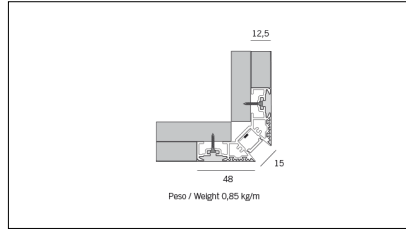

MACROLUX

| Article code | Article | Colour | Type of recessed | Light Temperature (°K) | Watt (W) | Length (mm) |
|----------------------|--|------------|------------------|------------------------|----------|-------------|
| 133.0270.00.94 | MC_270-94 L=max 3 m | White (94) | Plasterboard | | | |
| 133.0270.01.94 | MC_270/3000-94 L=3m - EMPTY STANDARD | White (94) | Plasterboard | | | 3000 |
| 133.0270.01.M10.94 | MC_270/3000-94 L=3m - 10x EMPTY STANDARD | White (94) | Plasterboard | | | 3000 |
| 133.0270.120.2700.94 | MC_270/9,6W/2700°K-94 | White (94) | Plasterboard | 2700 | 9,6 | |
| 133.0270.120.4000.94 | MC_270/9,6W/4000°K-94 | White (94) | Plasterboard | 4000 | 9,6 | |
| 133.0270.120.94 | MC_270/9,6W/3000°K-94 | White (94) | Plasterboard | 3000 | 9,6 | |
| 133.0270.240.2700.94 | MC_270/19,6W/2700°K-94 | White (94) | Plasterboard | 2700 | 19,6 | |
| 133.0270.240.4000.94 | MC_270/19,6W/4000°K-94 | White (94) | Plasterboard | 4000 | 19,6 | |
| 133.0270.240.94 | MC_270/19,6W/3000°K-94 | White (94) | Plasterboard | 3000 | 19,6 | |