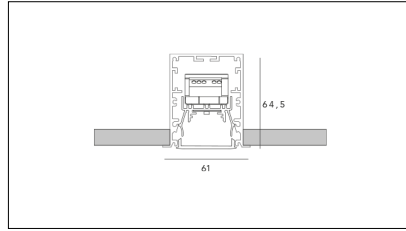

MACROLUX

| Article code | Article | Colour | Type of recessed | Diffuser | Length (mm) |
|------------------|---|------------|------------------|-----------|-------------|
| 1320.0045.00.94 | MT0_45/DO-94 L=max 3 m | White (94) | Plasterboard | Opal | |
| 1320.0045.01.94 | MT0_45/DO/3000-94 L=3m - EMPTY STANDARD | White (94) | Plasterboard | Opal | 3000 |
| 1320.00459.00.94 | MT0_45/DP-94 L=max 3 m | White (94) | Plasterboard | Prismatic | |
| 1320.00459.01.94 | MT0_45/DP/3000-94 L=3m - EMPTY STANDARD | White (94) | Plasterboard | Prismatic | 3000 |