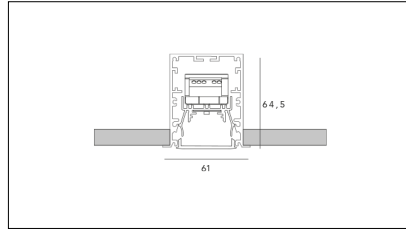

MACROLUX

Article code	Article	Colour	Type of recessed	Diffuser	Length (mm)
1320.0045.00.94	MT0_45/DO-94 L=max 3 m	White (94)	Plasterboard	Opal	
1320.0045.01.94	MT0_45/DO/3000-94 L=3m - EMPTY STANDARD	White (94)	Plasterboard	Opal	3000
1320.00459.00.94	MT0_45/DP-94 L=max 3 m	White (94)	Plasterboard	Prismatic	
1320.00459.01.94	MT0_45/DP/3000-94 L=3m - EMPTY STANDARD	White (94)	Plasterboard	Prismatic	3000