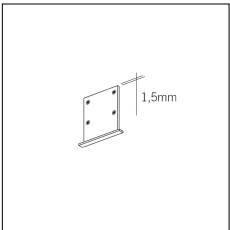

MACROLUX

| Article code | Article | Colour | Type of recessed | Diffuser | Length (mm) |
|------------------|---|------------|------------------|-----------|-------------|
| 1320.0045.00.94 | MT0_45/DO-94 L=max 3 m | White (94) | Plasterboard | Opal | |
| 1320.0045.01.94 | MT0_45/DO/3000-94 L=3m - EMPTY STANDARD | White (94) | Plasterboard | Opal | 3000 |
| 1320.00459.00.94 | MT0_45/DP-94 L=max 3 m | White (94) | Plasterboard | Prismatic | |
| 1320.00459.01.94 | MT0_45/DP/3000-94 L=3m - EMPTY STANDARD | White (94) | Plasterboard | Prismatic | 3000 |