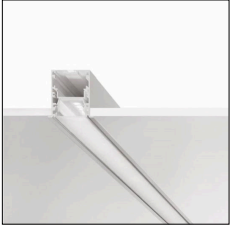

MACROLUX

| Article code | Article | Colour | Type of recessed | Diffuser | Length (mm) |
|------------------|---|------------|------------------|-----------|-------------|
| 1320.0045.00.94 | MT0_45/DO-94 L=max 3 m | White (94) | Plasterboard | Opal | |
| 1320.0045.01.94 | MT0_45/DO/3000-94 L=3m - EMPTY STANDARD | White (94) | Plasterboard | Opal | 3000 |
| 1320.00459.00.94 | MT0_45/DP-94 L=max 3 m | White (94) | Plasterboard | Prismatic | |
| 1320.00459.01.94 | MT0_45/DP/3000-94 L=3m - EMPTY STANDARD | White (94) | Plasterboard | Prismatic | 3000 |