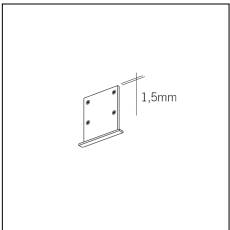

MACROLUX

Article code	Article	Colour	Type of recessed	Diffuser	Length (mm)
1320.0045.00.94	MT0_45/DO-94 L=max 3 m	White (94)	Plasterboard	Opal	
1320.0045.01.94	MT0_45/DO/3000-94 L=3m - EMPTY STANDARD	White (94)	Plasterboard	Opal	3000
1320.00459.00.94	MT0_45/DP-94 L=max 3 m	White (94)	Plasterboard	Prismatic	
1320.00459.01.94	MT0_45/DP/3000-94 L=3m - EMPTY STANDARD	White (94)	Plasterboard	Prismatic	3000