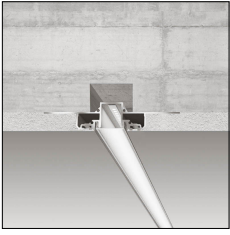

# MACROLUX

Article code	Article	Colour	Type of recessed	Length (mm)
1320.02279.00.94	MT2_27/2xDO-94 L=max 3 m	White (94)	Concrete	
1320.02279.01.94	MT2_27/2xDO/3000-94 L=3m - EMPTY STANDARD	White (94)	Concrete	3000