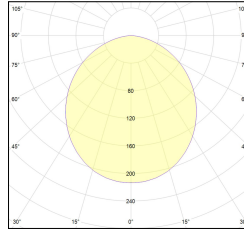

MACROLUX

Article code	Article	Colour	Type of recessed	Length (mm)
1320.02279.00.94	MT2_27/2xDO-94 L=max 3 m	White (94)	Concrete	
1320.02279.01.94	MT2_27/2xDO/3000-94 L=3m - EMPTY STANDARD	White (94)	Concrete	3000