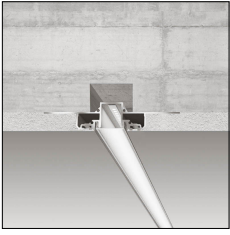

MACROLUX

Article code	Article	Colour	Type of recessed	Length (mm)
1320.02279.00.94	MT2_27/2xDO-94 L=max 3 m	White (94)	Concrete	
1320.02279.01.94	MT2_27/2xDO/3000-94 L=3m - EMPTY STANDARD	White (94)	Concrete	3000