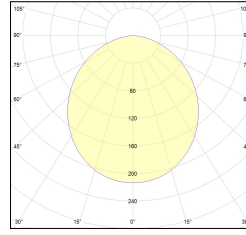

MACROLUX

Article code	Article	Colour	Type of recessed	Length (mm)
1320.02279.00.94	MT2_27/2xDO-94 L=max 3 m	White (94)	Concrete	
1320.02279.01.94	MT2_27/2xDO/3000-94 L=3m - EMPTY STANDARD	White (94)	Concrete	3000