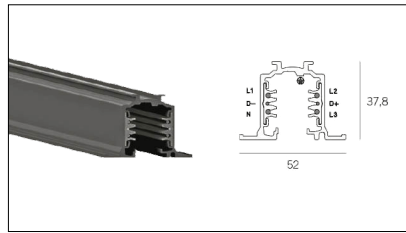

MACROLUX

Article code	Article	Colour	Length (mm)
2018.0031.1	TRACK/1000/INC-1	White (1)	1000
2018.0032.1	TRACK/2000/INC-1	White (1)	2000
2018.0033.1	TRACK/3000/INC-1	White (1)	3000

Article code	Article	Colour	Length (mm)
2018.0031.2	TRACK/1000/INC-2	Black (2)	1000
2018.0032.2	TRACK/2000/INC-2	Black (2)	2000
2018.0033.2	TRACK/3000/INC-2	Black (2)	3000

Article code	Name	Description	Colour
2018.0004.2	TRACK/AL/SX-2	Testata alimentazione Messa a Terra Sinistra - Nero	Black (2)

Article code	Name	Description	Colour
2018.0004.1	TRACK/AL/SX-1	Testata alimentazione Messa a Terra Sinistra - Bianco	White (1)