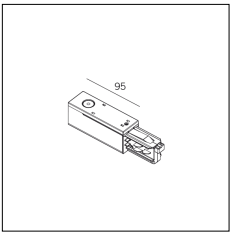

Article code	Name	Description	Colour
2018.0005.2	TRACK/AL/DX-2	Testata alimentazione Messa a Terra Destra - Nero	Black (2)