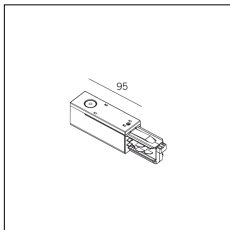

MACROLUX

Article code	Article	Colour	Length (mm)
2018.0031.1	TRACK/1000/INC-1	White (1)	1000
2018.0032.1	TRACK/2000/INC-1	White (1)	2000
2018.0033.1	TRACK/3000/INC-1	White (1)	3000

Article code	Article	Colour	Length (mm)
2018.0031.2	TRACK/1000/INC-2	Black (2)	1000
2018.0032.2	TRACK/2000/INC-2	Black (2)	2000
2018.0033.2	TRACK/3000/INC-2	Black (2)	3000