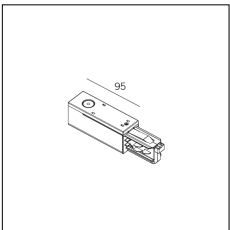

MACROLUX

Article code	Article	Colour	Length (mm)
2018.0031.1	TRACK/1000/INC-1	White (1)	1000
2018.0032.1	TRACK/2000/INC-1	White (1)	2000
2018.0033.1	TRACK/3000/INC-1	White (1)	3000

Article code	Article	Colour	Length (mm)
2018.0031.2	TRACK/1000/INC-2	Black (2)	1000
2018.0032.2	TRACK/2000/INC-2	Black (2)	2000
2018.0033.2	TRACK/3000/INC-2	Black (2)	3000