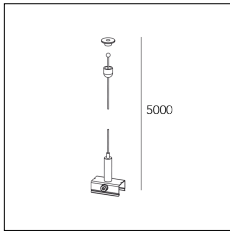

Article code	Name	Description
2018.1040.5000	TRACK/KS/5000	KIT SOSPENSIONE INOX L=5000 - Attacco con rosone