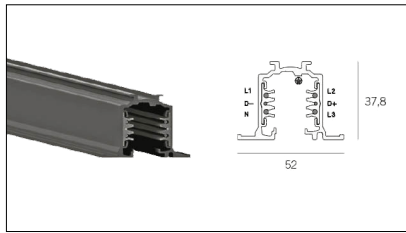

# MACROLUX

Article code	Article	Colour	Length (mm)
2018.0031.1	TRACK/1000/INC-1	White (1)	1000
2018.0032.1	TRACK/2000/INC-1	White (1)	2000
2018.0033.1	TRACK/3000/INC-1	White (1)	3000

Article code	Article	Colour	Length (mm)
2018.0031.2	TRACK/1000/INC-2	Black (2)	1000
2018.0032.2	TRACK/2000/INC-2	Black (2)	2000
2018.0033.2	TRACK/3000/INC-2	Black (2)	3000

Article code	Name	Description	Colour
2018.0004.2	TRACK/AL/SX-2	Testata alimentazione Messa a Terra Sinistra - Nero	Black (2)

Article code	Name	Description	Colour
2018.0004.1	TRACK/AL/SX-1	Testata alimentazione Messa a Terra Sinistra - Bianco	White (1)