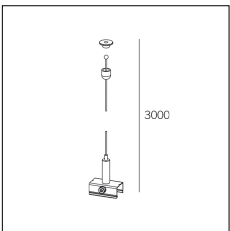

Article code	Name	Description
2018.1040.3000	TRACK/KS/3000	KIT SOSPENSIONE INOX L=3000 - Attacco con rosone