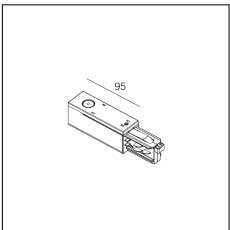

# MACROLUX

Article code	Article	Colour	Length (mm)
2018.0031.1	TRACK/1000/INC-1	White (1)	1000
2018.0032.1	TRACK/2000/INC-1	White (1)	2000
2018.0033.1	TRACK/3000/INC-1	White (1)	3000

Article code	Article	Colour	Length (mm)
2018.0031.2	TRACK/1000/INC-2	Black (2)	1000
2018.0032.2	TRACK/2000/INC-2	Black (2)	2000
2018.0033.2	TRACK/3000/INC-2	Black (2)	3000