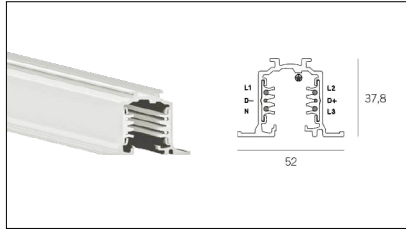

# MACROLUX

Article code	Article	Colour	Length (mm)
2018.0031.1	TRACK/1000/INC-1	White (1)	1000
2018.0032.1	TRACK/2000/INC-1	White (1)	2000
2018.0033.1	TRACK/3000/INC-1	White (1)	3000

Article code	Article	Colour	Length (mm)
2018.0031.2	TRACK/1000/INC-2	Black (2)	1000
2018.0032.2	TRACK/2000/INC-2	Black (2)	2000
2018.0033.2	TRACK/3000/INC-2	Black (2)	3000

Article code	Name	Description	Colour
2018.0004.2	TRACK/AL/SX-2	Testata alimentazione Messa a Terra Sinistra - Nero	Black (2)

Article code	Name	Description	Colour
2018.0004.1	TRACK/AL/SX-1	Testata alimentazione Messa a Terra Sinistra - Bianco	White (1)