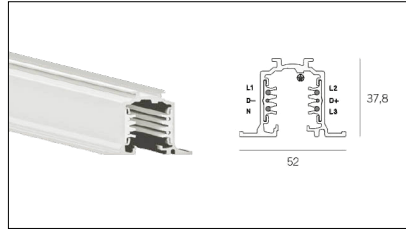

MACROLUX

Article code	Article	Colour	Length (mm)
2018.0031.1	TRACK/1000/INC-1	White (1)	1000
2018.0032.1	TRACK/2000/INC-1	White (1)	2000
2018.0033.1	TRACK/3000/INC-1	White (1)	3000

Article code	Article	Colour	Length (mm)
2018.0031.2	TRACK/1000/INC-2	Black (2)	1000
2018.0032.2	TRACK/2000/INC-2	Black (2)	2000
2018.0033.2	TRACK/3000/INC-2	Black (2)	3000

Article code	Name	Description	Colour
2018.0004.2	TRACK/AL/SX-2	Testata alimentazione Messa a Terra Sinistra - Nero	Black (2)

Article code	Name	Description	Colour
2018.0004.1	TRACK/AL/SX-1	Testata alimentazione Messa a Terra Sinistra - Bianco	White (1)