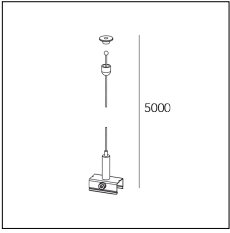

Article code	Name	Description
2018.1040.5000	TRACK/KS/5000	KIT SOSPENSIONE INOX L=5000 - Attacco con rosone