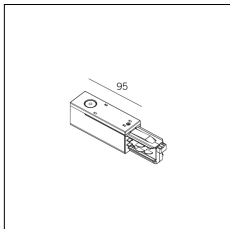

Article code	Name	Description	Colour
2018.0004.1	TRACK/AL/SX-1	Testata alimentazione Messa a Terra Sinistra - Bianco	White (1)