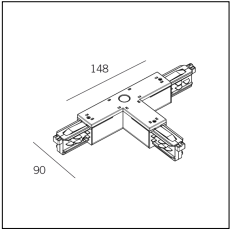

Article code	Name	Description	Colour
2018.0015.2	TRACK/T/OUT/DX-2	Cong. a 'T' esterno - terra a destra	Black (2)