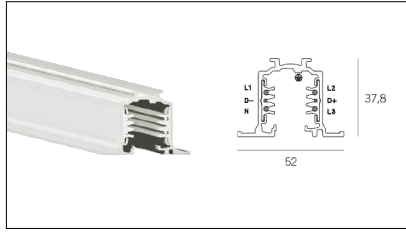

MACROLUX

Article code	Article	Colour	Length (mm)
2018.0031.1	TRACK/1000/INC-1	White (1)	1000
2018.0032.1	TRACK/2000/INC-1	White (1)	2000
2018.0033.1	TRACK/3000/INC-1	White (1)	3000

Article code	Article	Colour	Length (mm)
2018.0031.2	TRACK/1000/INC-2	Black (2)	1000
2018.0032.2	TRACK/2000/INC-2	Black (2)	2000
2018.0033.2	TRACK/3000/INC-2	Black (2)	3000

Article code	Name	Description	Colour
2018.0004.2	TRACK/AL/SX-2	Testata alimentazione Messa a Terra Sinistra - Nero	Black (2)

Article code	Name	Description	Colour
2018.0004.1	TRACK/AL/SX-1	Testata alimentazione Messa a Terra Sinistra - Bianco	White (1)