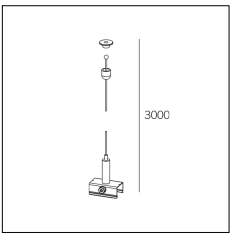

Article code	Name	Description
2018.1040.3000	TRACK/KS/3000	KIT SOSPENSIONE INOX L=3000 - Attacco con rosone