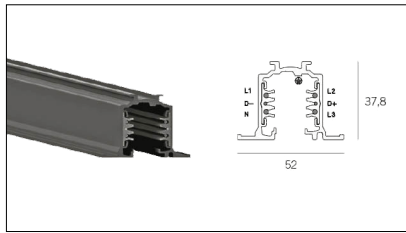

MACROLUX

Article code	Article	Colour	Length (mm)
2018.0031.1	TRACK/1000/INC-1	White (1)	1000
2018.0032.1	TRACK/2000/INC-1	White (1)	2000
2018.0033.1	TRACK/3000/INC-1	White (1)	3000

Article code	Article	Colour	Length (mm)
2018.0031.2	TRACK/1000/INC-2	Black (2)	1000
2018.0032.2	TRACK/2000/INC-2	Black (2)	2000
2018.0033.2	TRACK/3000/INC-2	Black (2)	3000

Article code	Name	Description	Colour
2018.0004.2	TRACK/AL/SX-2	Testata alimentazione Messa a Terra Sinistra - Nero	Black (2)

Article code	Name	Description	Colour
2018.0004.1	TRACK/AL/SX-1	Testata alimentazione Messa a Terra Sinistra - Bianco	White (1)