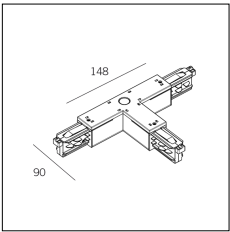

Article code	Name	Description	Colour
2018.0014.2	TRACK/T/OUT/SX-2	Cong. a 'T' esterno - terra a sinistra	Black (2)