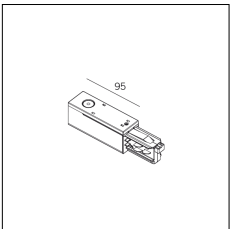

Article code	Name	Description	Colour
2018.0004.1	TRACK/AL/SX-1	Testata alimentazione Messa a Terra Sinistra - Bianco	White (1)