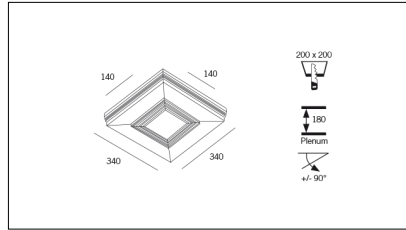

MACROLUX

Article code

Article

Colour

718.0030.01.92

GROOVE140/SQUARE-92

Black (92)

Article code

Article

Colour

718.0030.01.94

GROOVE140/SQUARE-94

White (94)