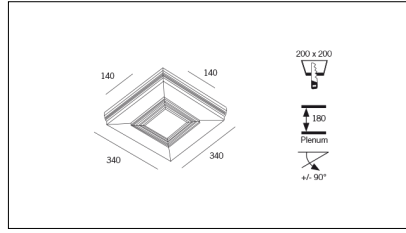

MACROLUX

Article code

Article

Colour

718.0030.01.92

GROOVE140/SQUARE-92

Black (92)