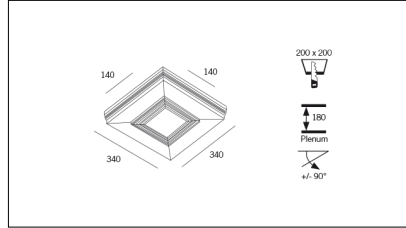

MACROLUX

Article code

Article

Colour

718.0030.01.92

GROOVE140/SQUARE-92

Black (92)

Article code

Article

Colour

718.0030.01.94

GROOVE140/SQUARE-94

White (94)