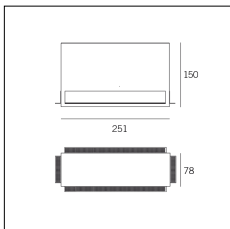

Article code	Name	Description	Colour	Type of recessed
618.0023.2	FFF3/C/80-2	Frame for free 3 MR struttura per calcestruzzo e per laterizio	Black (2)	Bricks