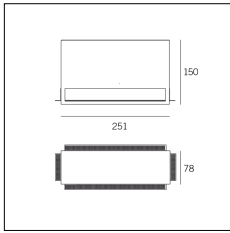

Article code	Name	Description	Colour	Type of recessed
618.0023.4	FFF3/C/80-4	Frame for free 3 MR struttura per calcestruzzo e per laterizio	White (4)	Bricks