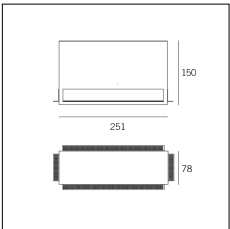

Article code	Name	Description	Colour	Type of recessed
618.0023.2	FFF3/C/80-2	Frame for free 3 MR struttura per calcestruzzo e per laterizio	Black (2)	Bricks