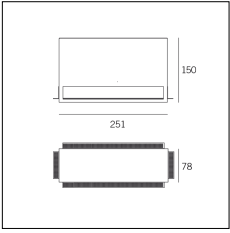

Article code	Name	Description	Colour	Type of recessed
618.0023.4	FFF3/C/80-4	Frame for free 3 MR struttura per calcestruzzo e per laterizio	White (4)	Bricks