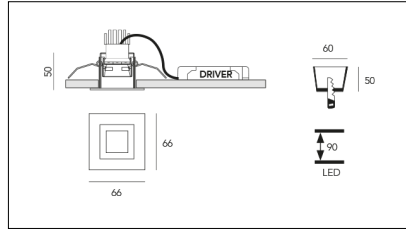

MACROLUX

Article code	Article	Colour	Additional colour	Type of recessed	Beam angle (°)	Light Temperature (°K)	Watt (W)
1917.0051.22	*SQUA35	Black (2)	Black (2)	Plasterboard	26	3000	3

Article code	Article	Colour	Additional colour	Type of recessed	Beam angle (°)	Light Temperature (°K)	Watt (W)
1917.0051.42	SQUA35/LED-42	White (4)	Black (2)	Plasterboard	26	3000	3