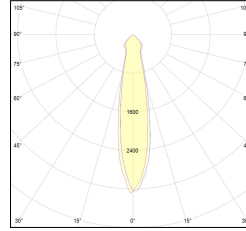

MACROLUX

| Article code | Article | Colour | Additional colour | Type of recessed | Beam angle (°) | Light Temperature (°K) | Watt (W) |
|--------------|---------|-----------|-------------------|------------------|----------------|------------------------|----------|
| 1917.0051.22 | *SQUA35 | Black (2) | Black (2) | Plasterboard | 26 | 3000 | 3 |

| Article code | Article | Colour | Additional colour | Type of recessed | Beam angle (°) | Light Temperature (°K) | Watt (W) |
|--------------|---------------|-----------|-------------------|------------------|----------------|------------------------|----------|
| 1917.0051.42 | SQUA35/LED-42 | White (4) | Black (2) | Plasterboard | 26 | 3000 | 3 |