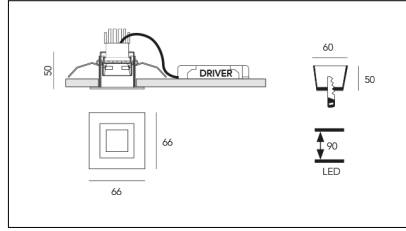

MACROLUX

Article code	Article	Colour	Additional colour	Type of recessed	Beam angle (°)	Light Temperature (°K)	Watt (W)
1917.0051.22	*SQUA35	Black (2)	Black (2)	Plasterboard	26	3000	3

Article code	Article	Colour	Additional colour	Type of recessed	Beam angle (°)	Light Temperature (°K)	Watt (W)
1917.0051.42	SQUA35/LED-42	White (4)	Black (2)	Plasterboard	26	3000	3