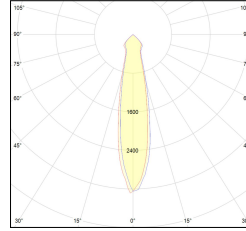

MACROLUX

Article code	Article	Colour	Additional colour	Type of recessed	Beam angle (°)	Light Temperature (°K)	Watt (W)
1917.0051.22	*SQUA35	Black (2)	Black (2)	Plasterboard	26	3000	3

Article code	Article	Colour	Additional colour	Type of recessed	Beam angle (°)	Light Temperature (°K)	Watt (W)
1917.0051.42	SQUA35/LED-42	White (4)	Black (2)	Plasterboard	26	3000	3