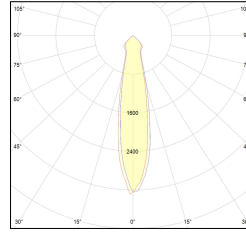

# MACROLUX

| Article code | Article | Colour    | Additional colour | Type of recessed | Beam angle (°) | Light Temperature (°K) | Watt (W) |
|--------------|---------|-----------|-------------------|------------------|----------------|------------------------|----------|
| 1917.0051.22 | *SQUA35 | Black (2) | Black (2)         | Plasterboard     | 26             | 3000                   | 3        |

| Article code | Article       | Colour    | Additional colour | Type of recessed | Beam angle (°) | Light Temperature (°K) | Watt (W) |
|--------------|---------------|-----------|-------------------|------------------|----------------|------------------------|----------|
| 1917.0051.42 | SQUA35/LED-42 | White (4) | Black (2)         | Plasterboard     | 26             | 3000                   | 3        |