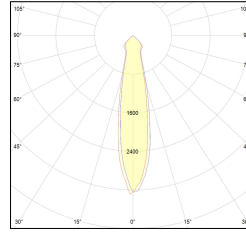

MACROLUX

Article code	Article	Colour	Additional colour	Type of recessed	Beam angle (°)	Light Temperature (°K)	Watt (W)
1917.0051.22	*SQUA35	Black (2)	Black (2)	Plasterboard	26	3000	3

Article code	Article	Colour	Additional colour	Type of recessed	Beam angle (°)	Light Temperature (°K)	Watt (W)
1917.0051.42	SQUA35/LED-42	White (4)	Black (2)	Plasterboard	26	3000	3