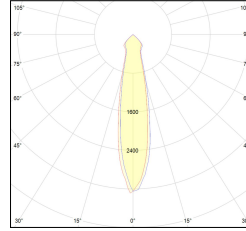

# MACROLUX

| Article code | Article | Colour    | Additional colour | Type of recessed | Beam angle (°) | Light Temperature (°K) | Watt (W) |
|--------------|---------|-----------|-------------------|------------------|----------------|------------------------|----------|
| 1917.0051.22 | *SQUA35 | Black (2) | Black (2)         | Plasterboard     | 26             | 3000                   | 3        |

| Article code | Article       | Colour    | Additional colour | Type of recessed | Beam angle (°) | Light Temperature (°K) | Watt (W) |
|--------------|---------------|-----------|-------------------|------------------|----------------|------------------------|----------|
| 1917.0051.42 | SQUA35/LED-42 | White (4) | Black (2)         | Plasterboard     | 26             | 3000                   | 3        |