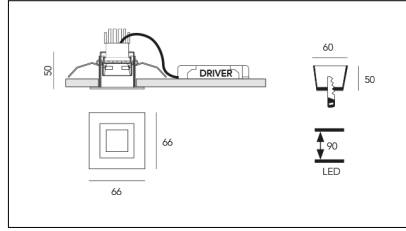

# MACROLUX

| Article code | Article | Colour    | Additional colour | Type of recessed | Beam angle (°) | Light Temperature (°K) | Watt (W) |
|--------------|---------|-----------|-------------------|------------------|----------------|------------------------|----------|
| 1917.0051.22 | *SQUA35 | Black (2) | Black (2)         | Plasterboard     | 26             | 3000                   | 3        |

| Article code | Article       | Colour    | Additional colour | Type of recessed | Beam angle (°) | Light Temperature (°K) | Watt (W) |
|--------------|---------------|-----------|-------------------|------------------|----------------|------------------------|----------|
| 1917.0051.42 | SQUA35/LED-42 | White (4) | Black (2)         | Plasterboard     | 26             | 3000                   | 3        |