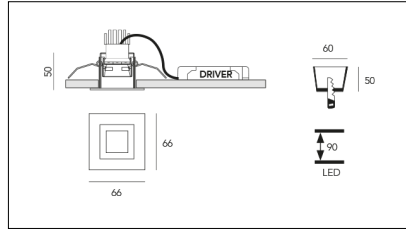

# MACROLUX

| Article code | Article | Colour    | Additional colour | Type of recessed | Beam angle (°) | Light Temperature (°K) | Watt (W) |
|--------------|---------|-----------|-------------------|------------------|----------------|------------------------|----------|
| 1917.0051.22 | *SQUA35 | Black (2) | Black (2)         | Plasterboard     | 26             | 3000                   | 3        |

| Article code | Article       | Colour    | Additional colour | Type of recessed | Beam angle (°) | Light Temperature (°K) | Watt (W) |
|--------------|---------------|-----------|-------------------|------------------|----------------|------------------------|----------|
| 1917.0051.42 | SQUA35/LED-42 | White (4) | Black (2)         | Plasterboard     | 26             | 3000                   | 3        |