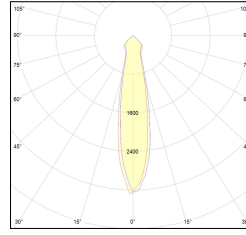

MACROLUX

| Article code | Article | Colour | Additional colour | Type of recessed | Beam angle (°) | Light Temperature (°K) | Watt (W) |
|--------------|---------|-----------|-------------------|------------------|----------------|------------------------|----------|
| 1917.0051.22 | *SQUA35 | Black (2) | Black (2) | Plasterboard | 26 | 3000 | 3 |

| Article code | Article | Colour | Additional colour | Type of recessed | Beam angle (°) | Light Temperature (°K) | Watt (W) |
|--------------|---------------|-----------|-------------------|------------------|----------------|------------------------|----------|
| 1917.0051.42 | SQUA35/LED-42 | White (4) | Black (2) | Plasterboard | 26 | 3000 | 3 |