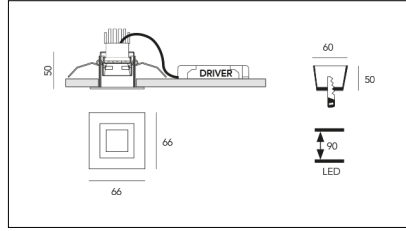

MACROLUX

| Article code | Article | Colour | Additional colour | Type of recessed | Beam angle (°) | Light Temperature (°K) | Watt (W) |
|--------------|---------|-----------|-------------------|------------------|----------------|------------------------|----------|
| 1917.0051.22 | *SQUA35 | Black (2) | Black (2) | Plasterboard | 26 | 3000 | 3 |

| Article code | Article | Colour | Additional colour | Type of recessed | Beam angle (°) | Light Temperature (°K) | Watt (W) |
|--------------|---------------|-----------|-------------------|------------------|----------------|------------------------|----------|
| 1917.0051.42 | SQUA35/LED-42 | White (4) | Black (2) | Plasterboard | 26 | 3000 | 3 |