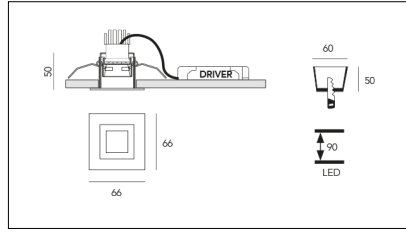

MACROLUX

| Article code | Article | Colour | Additional colour | Type of recessed | Beam angle (°) | Light Temperature (°K) | Watt (W) |
|--------------|---------|-----------|-------------------|------------------|----------------|------------------------|----------|
| 1917.0051.22 | *SQUA35 | Black (2) | Black (2) | Plasterboard | 26 | 3000 | 3 |

| Article code | Article | Colour | Additional colour | Type of recessed | Beam angle (°) | Light Temperature (°K) | Watt (W) |
|--------------|---------------|-----------|-------------------|------------------|----------------|------------------------|----------|
| 1917.0051.42 | SQUA35/LED-42 | White (4) | Black (2) | Plasterboard | 26 | 3000 | 3 |