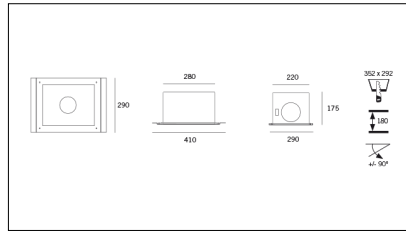

# MACROLUX

Article code

Article

Colour

5665.0001.2

F\_90/1-2

Black (2)