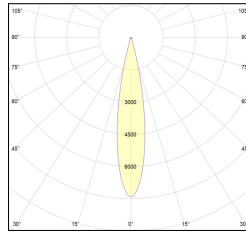

MACROLUX

Article code

Article

Colour

5665.0001.2

F_90/1-2

Black (2)