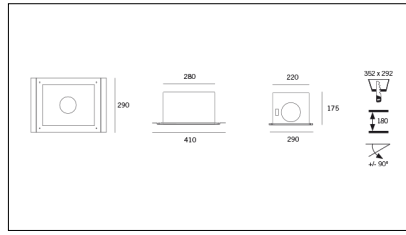

MACROLUX

Article code

Article

Colour

5665.0001.2

F_90/1-2

Black (2)