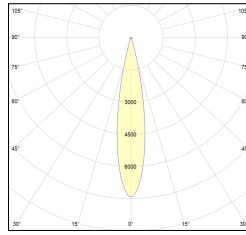

# MACROLUX

Article code

Article

Colour

5665.0001.2

F\_90/1-2

Black (2)