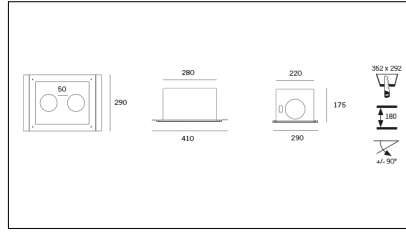

# MACROLUX

Article code

Article

Colour

5665.0002.2

F\_90/2-2

Black (2)