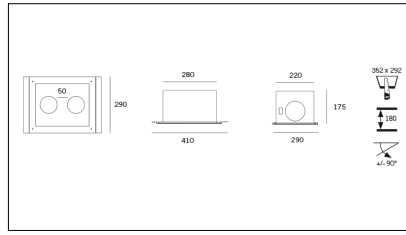

# MACROLUX

Article code

Article

Colour

5665.0002.2

F\_90/2-2

Black (2)