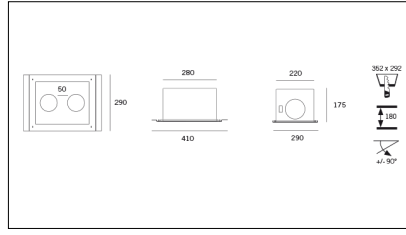

MACROLUX

Article code

Article

Colour

5665.0002.2

F_90/2-2

Black (2)