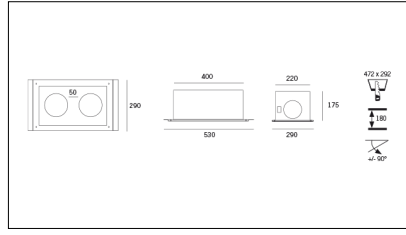

MACROLUX

Article code

Article

Colour

5665.0004.2

F_140/2

Black (2)