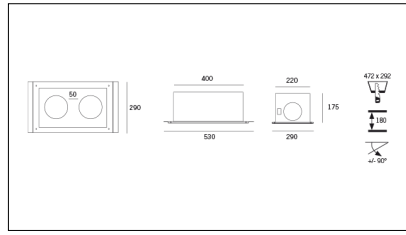

MACROLUX

Article code

Article

Colour

5665.0004.2

F_140/2

Black (2)