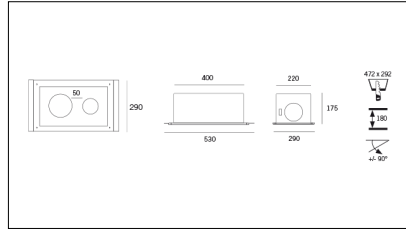

MACROLUX

Article code

Article

Colour

5665.0005.2

F_90/140/2

Black (2)