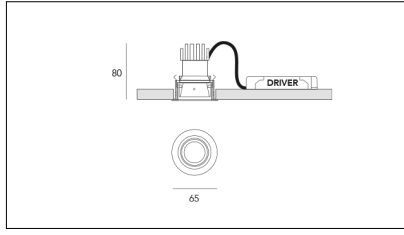

# MACROLUX

Article code	Article	Colour	Type of recessed	Beam angle (°)	Light Temperature (°K)	Watt (W)
18.0002.2	R35/LED-2	Black (2)	Plasterboard	26	3000	3
18.0002.2700.2	R35/LED-2 2700°K	Black (2)	Plasterboard	26	2700	3
18.0002.4000.2	*R35/LED	Black (2)	Plasterboard	26	4000	3

Article code	Article	Colour	Type of recessed	Beam angle (°)	Light Temperature (°K)	Watt (W)
18.0002.2700.4	*R35/LED	White (4)	Plasterboard	26	2700	3
18.0002.4	R35/LED-4	White (4)	Plasterboard	26	3000	3
18.0002.4000.4	*R35/LED	White (4)	Plasterboard	26	4000	3