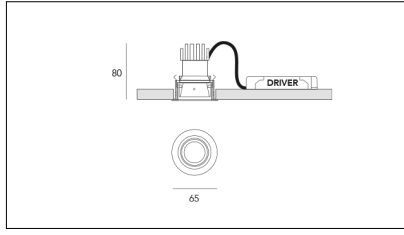

MACROLUX

Article code	Article	Colour	Type of recessed	Beam angle (°)	Light Temperature (°K)	Watt (W)
18.0002.2	R35/LED-2	Black (2)	Plasterboard	26	3000	3
18.0002.2700.2	R35/LED-2 2700°K	Black (2)	Plasterboard	26	2700	3
18.0002.4000.2	*R35/LED	Black (2)	Plasterboard	26	4000	3

Article code	Article	Colour	Type of recessed	Beam angle (°)	Light Temperature (°K)	Watt (W)
18.0002.2700.4	*R35/LED	White (4)	Plasterboard	26	2700	3
18.0002.4	R35/LED-4	White (4)	Plasterboard	26	3000	3
18.0002.4000.4	*R35/LED	White (4)	Plasterboard	26	4000	3