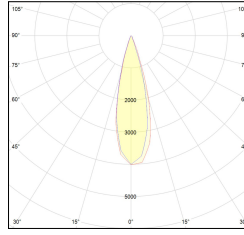

# MACROLUX

Article code	Article	Colour	Type of recessed	Beam angle (°)	Light Temperature (°K)	Watt (W)
18.0002.2	R35/LED-2	Black (2)	Plasterboard	26	3000	3
18.0002.2700.2	R35/LED-2 2700°K	Black (2)	Plasterboard	26	2700	3
18.0002.4000.2	*R35/LED	Black (2)	Plasterboard	26	4000	3

Article code	Article	Colour	Type of recessed	Beam angle (°)	Light Temperature (°K)	Watt (W)
18.0002.2700.4	*R35/LED	White (4)	Plasterboard	26	2700	3
18.0002.4	R35/LED-4	White (4)	Plasterboard	26	3000	3
18.0002.4000.4	*R35/LED	White (4)	Plasterboard	26	4000	3