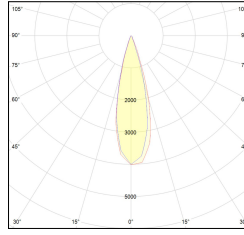

MACROLUX

Article code	Article	Colour	Type of recessed	Beam angle (°)	Light Temperature (°K)	Watt (W)
18.0002.2	R35/LED-2	Black (2)	Plasterboard	26	3000	3
18.0002.2700.2	R35/LED-2 2700°K	Black (2)	Plasterboard	26	2700	3
18.0002.4000.2	*R35/LED	Black (2)	Plasterboard	26	4000	3

Article code	Article	Colour	Type of recessed	Beam angle (°)	Light Temperature (°K)	Watt (W)
18.0002.2700.4	*R35/LED	White (4)	Plasterboard	26	2700	3
18.0002.4	R35/LED-4	White (4)	Plasterboard	26	3000	3
18.0002.4000.4	*R35/LED	White (4)	Plasterboard	26	4000	3