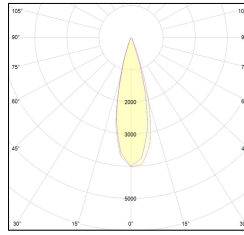

MACROLUX

Article code	Article	Colour	Type of recessed	Beam angle (°)	Light Temperature (°K)	Watt (W)
18.0002.2	R35/LED-2	Black (2)	Plasterboard	26	3000	3
18.0002.2700.2	R35/LED-2 2700°K	Black (2)	Plasterboard	26	2700	3
18.0002.4000.2	*R35/LED	Black (2)	Plasterboard	26	4000	3

Article code	Article	Colour	Type of recessed	Beam angle (°)	Light Temperature (°K)	Watt (W)
18.0002.2700.4	*R35/LED	White (4)	Plasterboard	26	2700	3
18.0002.4	R35/LED-4	White (4)	Plasterboard	26	3000	3
18.0002.4000.4	*R35/LED	White (4)	Plasterboard	26	4000	3