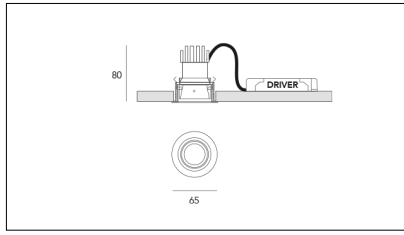

MACROLUX

Article code	Article	Colour	Type of recessed	Beam angle (°)	Light Temperature (°K)	Watt (W)
18.0002.2	R35/LED-2	Black (2)	Plasterboard	26	3000	3
18.0002.2700.2	R35/LED-2 2700°K	Black (2)	Plasterboard	26	2700	3
18.0002.4000.2	*R35/LED	Black (2)	Plasterboard	26	4000	3

Article code	Article	Colour	Type of recessed	Beam angle (°)	Light Temperature (°K)	Watt (W)
18.0002.2700.4	*R35/LED	White (4)	Plasterboard	26	2700	3
18.0002.4	R35/LED-4	White (4)	Plasterboard	26	3000	3
18.0002.4000.4	*R35/LED	White (4)	Plasterboard	26	4000	3