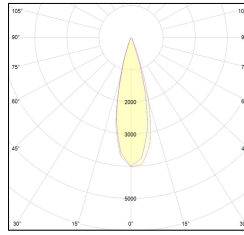

# MACROLUX

Article code	Article	Colour	Type of recessed	Beam angle (°)	Light Temperature (°K)	Watt (W)
18.0002.2	R35/LED-2	Black (2)	Plasterboard	26	3000	3
18.0002.2700.2	R35/LED-2 2700°K	Black (2)	Plasterboard	26	2700	3
18.0002.4000.2	*R35/LED	Black (2)	Plasterboard	26	4000	3

Article code	Article	Colour	Type of recessed	Beam angle (°)	Light Temperature (°K)	Watt (W)
18.0002.2700.4	*R35/LED	White (4)	Plasterboard	26	2700	3
18.0002.4	R35/LED-4	White (4)	Plasterboard	26	3000	3
18.0002.4000.4	*R35/LED	White (4)	Plasterboard	26	4000	3