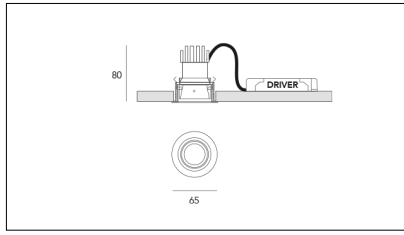

# MACROLUX

Article code	Article	Colour	Type of recessed	Beam angle (°)	Light Temperature (°K)	Watt (W)
18.0002.2	R35/LED-2	Black (2)	Plasterboard	26	3000	3
18.0002.2700.2	R35/LED-2 2700°K	Black (2)	Plasterboard	26	2700	3
18.0002.4000.2	*R35/LED	Black (2)	Plasterboard	26	4000	3

Article code	Article	Colour	Type of recessed	Beam angle (°)	Light Temperature (°K)	Watt (W)
18.0002.2700.4	*R35/LED	White (4)	Plasterboard	26	2700	3
18.0002.4	R35/LED-4	White (4)	Plasterboard	26	3000	3
18.0002.4000.4	*R35/LED	White (4)	Plasterboard	26	4000	3