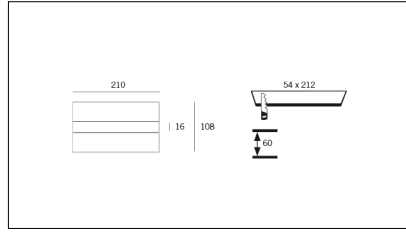

# MACROLUX

Article code	Article	Colour	Light Temperature (°K)	Type of recessed	Watt (W)
125.0019.01.4	21/PB/3000°K-4 ALL IN ONE	White (4)	3000	Plasterboard	2
125.0019.2700.01.4	21/PB/2700°K-4 ALL IN ONE	White (4)	2700	Plasterboard	2
125.0019.2700.4	21/PB/2700°K-4 (No Driver)	White (4)	2700	Plasterboard	2
125.0019.4	21/PB/3000°K-4 (No Driver)	White (4)	3000	Plasterboard	2
125.0019.4000.01.4	21/PB/4000°K-4 ALL IN ONE	White (4)	4000	Plasterboard	2
125.0019.4000.4	21/PB/4000°K-4 (No Driver)	White (4)	4000	Plasterboard	2

Article code	Name	Description	Watt (W)	Driver's type
1.024050	EQL_Driver LED 24V 50W IP20		50	On/Off

Article code	Name	Description	Watt (W)	Driver's type
1.024075	Driver LED 24V 75W IP20		75	On/Off

Article code	Name	Description
125.0001	21-101/Chiave Estrazione Diffusore	Extracting key of diffuser (2 pcs) for 21 & 101