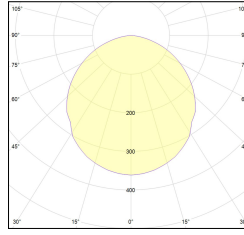

MACROLUX

Article code	Article	Colour	Light Temperature (°K)	Type of recessed	Watt (W)
125.0019.01.4	21/PB/3000°K-4 ALL IN ONE	White (4)	3000	Plasterboard	2
125.0019.2700.01.4	21/PB/2700°K-4 ALL IN ONE	White (4)	2700	Plasterboard	2
125.0019.2700.4	21/PB/2700°K-4 (No Driver)	White (4)	2700	Plasterboard	2
125.0019.4	21/PB/3000°K-4 (No Driver)	White (4)	3000	Plasterboard	2
125.0019.4000.01.4	21/PB/4000°K-4 ALL IN ONE	White (4)	4000	Plasterboard	2
125.0019.4000.4	21/PB/4000°K-4 (No Driver)	White (4)	4000	Plasterboard	2