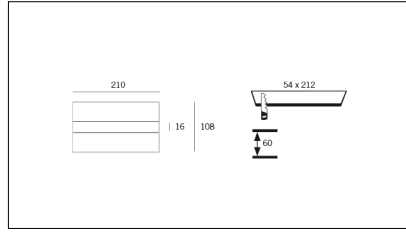

MACROLUX

Article code	Article	Colour	Light Temperature (°K)	Type of recessed	Watt (W)
125.0019.01.4	21/PB/3000°K-4 ALL IN ONE	White (4)	3000	Plasterboard	2
125.0019.2700.01.4	21/PB/2700°K-4 ALL IN ONE	White (4)	2700	Plasterboard	2
125.0019.2700.4	21/PB/2700°K-4 (No Driver)	White (4)	2700	Plasterboard	2
125.0019.4	21/PB/3000°K-4 (No Driver)	White (4)	3000	Plasterboard	2
125.0019.4000.01.4	21/PB/4000°K-4 ALL IN ONE	White (4)	4000	Plasterboard	2
125.0019.4000.4	21/PB/4000°K-4 (No Driver)	White (4)	4000	Plasterboard	2

Article code	Name	Description	Watt (W)	Driver's type
1.024050	EQL_Driver LED 24V 50W IP20		50	On/Off

Article code	Name	Description	Watt (W)	Driver's type
1.024075	Driver LED 24V 75W IP20		75	On/Off

Article code	Name	Description
125.0001	21-101/Chiave Estrazione Diffusore	Extracting key of diffuser (2 pcs) for 21 & 101