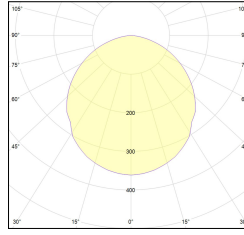

# MACROLUX

Article code	Article	Colour	Light Temperature (°K)	Type of recessed	Watt (W)
125.0019.01.4	21/PB/3000°K-4 ALL IN ONE	White (4)	3000	Plasterboard	2
125.0019.2700.01.4	21/PB/2700°K-4 ALL IN ONE	White (4)	2700	Plasterboard	2
125.0019.2700.4	21/PB/2700°K-4 (No Driver)	White (4)	2700	Plasterboard	2
125.0019.4	21/PB/3000°K-4 (No Driver)	White (4)	3000	Plasterboard	2
125.0019.4000.01.4	21/PB/4000°K-4 ALL IN ONE	White (4)	4000	Plasterboard	2
125.0019.4000.4	21/PB/4000°K-4 (No Driver)	White (4)	4000	Plasterboard	2