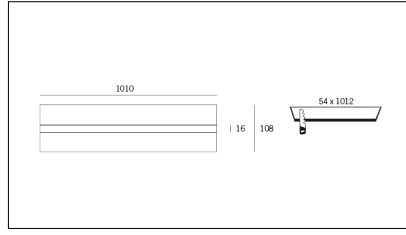

MACROLUX

Article code	Article	Colour	Light Temperature (°K)	Type of recessed	Watt (W)
125.0099.01.4	101/PB/3000°K-4 ALL IN ONE	White (4)	3000	Plasterboard	9,6
125.0099.4	101/PB/3000°K-4 (No Driver)	White (4)	3000	Plasterboard	9,6