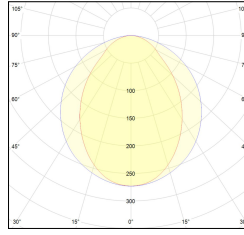

MACROLUX

Article code	Article	Colour	Light Temperature (°K)	Type of recessed	Watt (W)
125.0099.01.4	101/PB/3000°K-4 ALL IN ONE	White (4)	3000	Plasterboard	9,6
125.0099.4	101/PB/3000°K-4 (No Driver)	White (4)	3000	Plasterboard	9,6