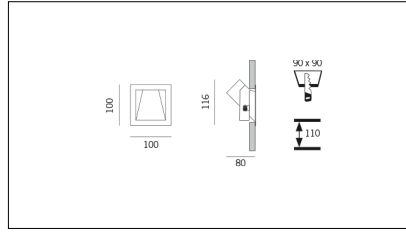

MACROLUX

Article code	Article	Colour	Light Temperature (°K)	Type of recessed	Beam angle (°)	Watt (W)
20.0102.0.4	T_45/LED-4	White (4)	3000	Plasterboard	36	1
20.0102.4	T_45/LED-4 Driver escluso	White (4)	3000	Plasterboard	36	1