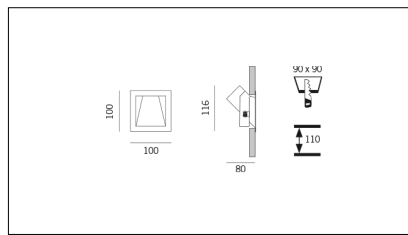

MACROLUX

Article code	Article	Colour	Light Temperature (°K)	Type of recessed	Beam angle (°)	Watt (W)
20.0102.0.4	T_45/LED-4	White (4)	3000	Plasterboard	36	1
20.0102.4	T_45/LED-4 Driver escluso	White (4)	3000	Plasterboard	36	1