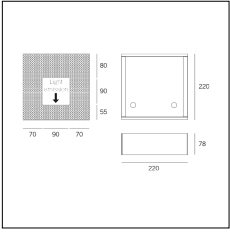

MACROLUX

Article code	Article	Colour	Light Temperature (°K)	Type of recessed	Beam angle (°)	Watt (W)
20.0102.0.4	T_45/LED-4	White (4)	3000	Plasterboard	36	1
20.0102.4	T_45/LED-4 Driver escluso	White (4)	3000	Plasterboard	36	1