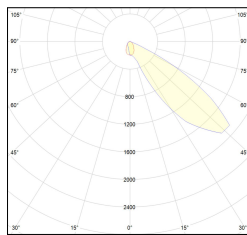

MACROLUX

Article code	Article	Colour	Light Temperature (°K)	Type of recessed	Beam angle (°)	Watt (W)
20.0102.0.4	T_45/LED-4	White (4)	3000	Plasterboard	36	1
20.0102.4	T_45/LED-4 Driver escluso	White (4)	3000	Plasterboard	36	1