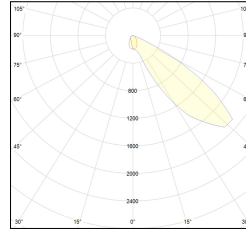

MACROLUX

Article code	Article	Colour	Light Temperature (°K)	Type of recessed	Beam angle (°)	Watt (W)
20.0102.0.4	T_45/LED-4	White (4)	3000	Plasterboard	36	1
20.0102.4	T_45/LED-4 Driver escluso	White (4)	3000	Plasterboard	36	1