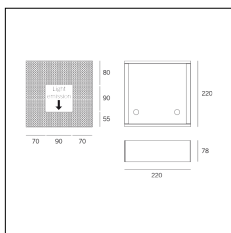

MACROLUX

Article code	Article	Colour	Light Temperature (°K)	Type of recessed	Beam angle (°)	Watt (W)
20.0102.0.4	T_45/LED-4	White (4)	3000	Plasterboard	36	1
20.0102.4	T_45/LED-4 Driver escluso	White (4)	3000	Plasterboard	36	1