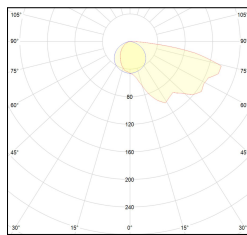

# MACROLUX

Article code	Article	Colour	Watt (W)	Type of recessed	Light Temperature (°K)
20.0014.2700.4	T150/LED-4 13W 230V 2700°K	White (4)	13	Plasterboard	2700
20.0014.4	T150/LED-4 13W 230V	White (4)	13	Plasterboard	3000
20.0014.4000.4	T150/LED-4 13W 230V 4000°K	White (4)	13	Plasterboard	4000