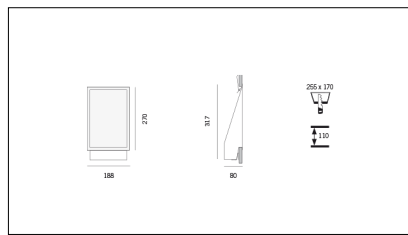

# MACROLUX

Article code	Article	Colour	Watt (W)	Type of recessed	Light Temperature (°K)
20.0014.2700.4	T150/LED-4 13W 230V 2700°K	White (4)	13	Plasterboard	2700
20.0014.4	T150/LED-4 13W 230V	White (4)	13	Plasterboard	3000
20.0014.4000.4	T150/LED-4 13W 230V 4000°K	White (4)	13	Plasterboard	4000