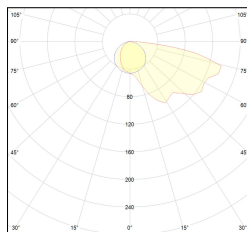

MACROLUX

Article code	Article	Colour	Watt (W)	Type of recessed	Light Temperature (°K)
20.0014.2700.4	T150/LED-4 13W 230V 2700°K	White (4)	13	Plasterboard	2700
20.0014.4	T150/LED-4 13W 230V	White (4)	13	Plasterboard	3000
20.0014.4000.4	T150/LED-4 13W 230V 4000°K	White (4)	13	Plasterboard	4000