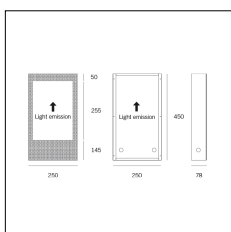

# MACROLUX

Article code	Article	Colour	Watt (W)	Type of recessed	Light Temperature (°K)
20.0014.2700.4	T150/LED-4 13W 230V 2700°K	White (4)	13	Plasterboard	2700
20.0014.4	T150/LED-4 13W 230V	White (4)	13	Plasterboard	3000
20.0014.4000.4	T150/LED-4 13W 230V 4000°K	White (4)	13	Plasterboard	4000