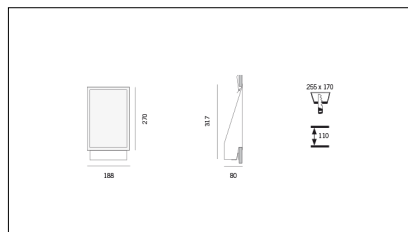

MACROLUX

Article code	Article	Colour	Watt (W)	Type of recessed	Light Temperature (°K)
20.0014.2700.4	T150/LED-4 13W 230V 2700°K	White (4)	13	Plasterboard	2700
20.0014.4	T150/LED-4 13W 230V	White (4)	13	Plasterboard	3000
20.0014.4000.4	T150/LED-4 13W 230V 4000°K	White (4)	13	Plasterboard	4000