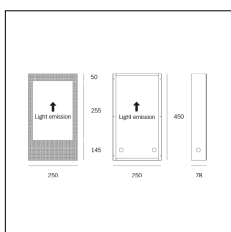

MACROLUX

Article code	Article	Colour	Watt (W)	Type of recessed	Light Temperature (°K)
20.0014.2700.4	T150/LED-4 13W 230V 2700°K	White (4)	13	Plasterboard	2700
20.0014.4	T150/LED-4 13W 230V	White (4)	13	Plasterboard	3000
20.0014.4000.4	T150/LED-4 13W 230V 4000°K	White (4)	13	Plasterboard	4000