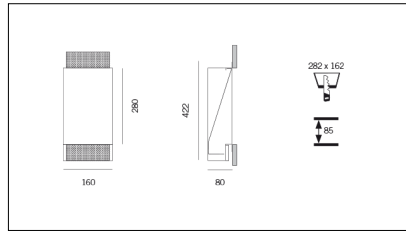

# MACROLUX

Article code	Article	Colour	Light Temperature (°K)	Watt (W)	Type of recessed
20.0034.2700.4	T150 FILO/LED-4 13W 2700°K 230V	White (4)	2700	13	Plasterboard
20.0034.4	T150 FILO/LED-4 13W 230V	White (4)	3000	13	Plasterboard
20.0034.4000.4	T150 FILO/LED-4 13W 4000°K 230V	White (4)	4000	13	Plasterboard