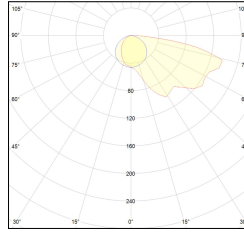

# MACROLUX

Article code	Article	Colour	Light Temperature (°K)	Watt (W)	Type of recessed
20.0034.2700.4	T150 FILO/LED-4 13W 2700°K 230V	White (4)	2700	13	Plasterboard
20.0034.4	T150 FILO/LED-4 13W 230V	White (4)	3000	13	Plasterboard
20.0034.4000.4	T150 FILO/LED-4 13W 4000°K 230V	White (4)	4000	13	Plasterboard