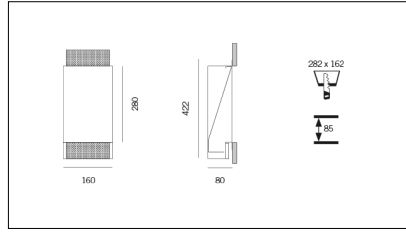

# MACROLUX

Article code	Article	Colour	Light Temperature (°K)	Watt (W)	Type of recessed
20.0034.2700.4	T150 FILO/LED-4 13W 2700°K 230V	White (4)	2700	13	Plasterboard
20.0034.4	T150 FILO/LED-4 13W 230V	White (4)	3000	13	Plasterboard
20.0034.4000.4	T150 FILO/LED-4 13W 4000°K 230V	White (4)	4000	13	Plasterboard