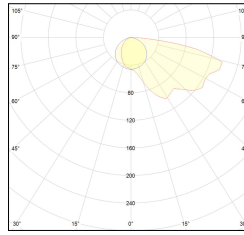

# MACROLUX

Article code	Article	Colour	Light Temperature (°K)	Watt (W)	Type of recessed
20.0034.2700.4	T150 FILO/LED-4 13W 2700°K 230V	White (4)	2700	13	Plasterboard
20.0034.4	T150 FILO/LED-4 13W 230V	White (4)	3000	13	Plasterboard
20.0034.4000.4	T150 FILO/LED-4 13W 4000°K 230V	White (4)	4000	13	Plasterboard