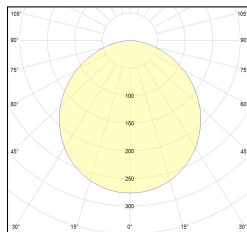

Article code	Article	Light Temperature (°K)	Watt (W)
1312.0030.120	ML_30/STRIP LED ADESIVA 9,6W/m 3000°K	3000	9,6
1312.0030.120.2700	ML_30/STRIP LED ADESIVA 9,6W/m 2700°K	2700	9,6
1312.0030.120.4000	ML_30/STRIP LED ADESIVA 9,6W/m 4000°K	4000	9,6
1312.0030.240	ML_30/STRIP LED ADESIVA 19,6W/m 3000°K	3000	19,6
1312.0030.240.2700	ML_30/STRIP LED ADESIVA 19,6W/m 2700°K	2700	19,6
1312.0030.240.4000	ML_30/STRIP LED ADESIVA 19,6W/m 4000°K	4000	19,6