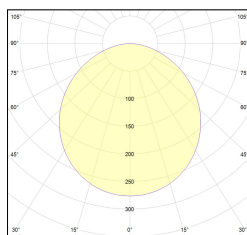

Article code	Article	Colour	Type of recessed	Length (mm)
1312.0030.00.94	ML_30-94 L=max 3 m	White (94)	Plasterboard	
1312.0030.01.94	ML_30/3000-94 L=3m - EMPTY STANDARD	White (94)	Plasterboard	3000
1312.0030.01.M10.94	ML_30/3000-94 L=3m - 10x EMPTY STANDARD	White (94)	Plasterboard	3000