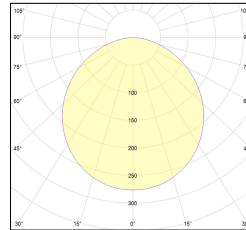

MACROLUX

| Article code | Article | Light Temperature (°K) | Watt (W) | Colour | Type of recessed | Length (mm) |
|---------------------|---|------------------------|----------|------------------------|------------------|-------------|
| 1312.0030.00.90 | ML_30-90 L=max 3 m | | | Natural Aluminium (90) | Plasterboard | |
| 1312.0030.01.90 | ML_30/3000-90 L=3m - EMPTY STANDARD | | | Natural Aluminium (90) | Plasterboard | 3000 |
| 1312.0030.01.M10.90 | ML_30/3000-90 L=3m - 10x EMPTY STANDARD | | | Natural Aluminium (90) | Plasterboard | 3000 |
| 1312.0030.120 | ML_30/STRIP LED ADESIVA 9,6W/m 3000°K | 3000 | 9,6 | | | |
| 1312.0030.120.2700 | ML_30/STRIP LED ADESIVA 9,6W/m 2700°K | 2700 | 9,6 | | | |
| 1312.0030.120.4000 | ML_30/STRIP LED ADESIVA 9,6W/m 4000°K | 4000 | 9,6 | | | |
| 1312.0030.240 | ML_30/STRIP LED ADESIVA 19.6W/m 3000°K | 3000 | 19,6 | | | |
| 1312.0030.240.2700 | ML_30/STRIP LED ADESIVA 19.6W/m 2700°K | 2700 | 19,6 | | | |
| 1312.0030.240.4000 | ML_30/STRIP LED ADESIVA 19.6W/m 4000°K | 4000 | 19,6 | | | |