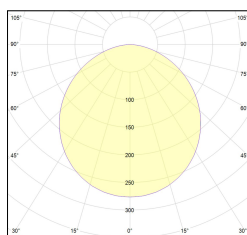

# MACROLUX

Article code	Article	Colour	Type of recessed	Length (mm)
1312.0030.00.90	ML_30-90 L=max 3 m	Natural Aluminium (90)	Plasterboard	
1312.0030.01.90	ML_30/3000-90 L=3m - EMPTY STANDARD	Natural Aluminium (90)	Plasterboard	3000
1312.0030.01.M10.90	ML_30/3000-90 L=3m - 10x EMPTY STANDARD	Natural Aluminium (90)	Plasterboard	3000