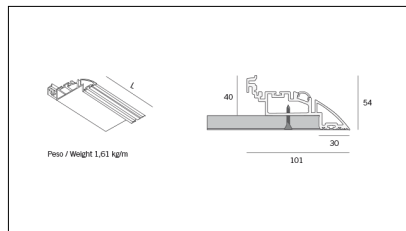

MACROLUX

| Article code | Article | Light Temperature (°K) | Watt (W) | Colour | Type of recessed | Length (mm) |
|---------------------|---|------------------------|----------|------------------------|------------------|-------------|
| 1312.0030.00.90 | ML_30-90 L=max 3 m | | | Natural Aluminium (90) | Plasterboard | |
| 1312.0030.01.90 | ML_30/3000-90 L=3m - EMPTY STANDARD | | | Natural Aluminium (90) | Plasterboard | 3000 |
| 1312.0030.01.M10.90 | ML_30/3000-90 L=3m - 10x EMPTY STANDARD | | | Natural Aluminium (90) | Plasterboard | 3000 |
| 1312.0030.120 | ML_30/STRIP LED ADESIVA 9,6W/m 3000°K | 3000 | 9,6 | | | |
| 1312.0030.120.2700 | ML_30/STRIP LED ADESIVA 9,6W/m 2700°K | 2700 | 9,6 | | | |
| 1312.0030.120.4000 | ML_30/STRIP LED ADESIVA 9,6W/m 4000°K | 4000 | 9,6 | | | |
| 1312.0030.240 | ML_30/STRIP LED ADESIVA 19.6W/m 3000°K | 3000 | 19,6 | | | |
| 1312.0030.240.2700 | ML_30/STRIP LED ADESIVA 19.6W/m 2700°K | 2700 | 19,6 | | | |
| 1312.0030.240.4000 | ML_30/STRIP LED ADESIVA 19.6W/m 4000°K | 4000 | 19,6 | | | |

| Article code | Article | Colour | Type of recessed | Length (mm) |
|---------------------|---|------------|------------------|-------------|
| 1312.0030.00.92 | ML_30-92 L=max 3 m | Black (92) | Plasterboard | |
| 1312.0030.01.92 | ML_30/3000-92 L=3m - EMPTY STANDARD | Black (92) | Plasterboard | 3000 |
| 1312.0030.01.M10.92 | ML_30/3000-92 L=3m - 10x EMPTY STANDARD | Black (92) | Plasterboard | 3000 |

| Article code | Article | Colour | Type of recessed | Length (mm) |
|---------------------|---|------------|------------------|-------------|
| 1312.0030.00.94 | ML_30-94 L=max 3 m | White (94) | Plasterboard | |
| 1312.0030.01.94 | ML_30/3000-94 L=3m - EMPTY STANDARD | White (94) | Plasterboard | 3000 |
| 1312.0030.01.M10.94 | ML_30/3000-94 L=3m - 10x EMPTY STANDARD | White (94) | Plasterboard | 3000 |