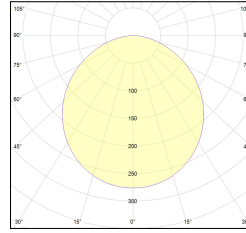

MACROLUX

| Article code | Article | Light Temperature (°K) | Watt (W) | Colour | Type of recessed | Length (mm) |
|---------------------|---|------------------------|----------|------------------------|------------------|-------------|
| 1312.0030.00.90 | ML_30-90 L=max 3 m | | | Natural Aluminium (90) | Plasterboard | |
| 1312.0030.01.90 | ML_30/3000-90 L=3m - EMPTY STANDARD | | | Natural Aluminium (90) | Plasterboard | 3000 |
| 1312.0030.01.M10.90 | ML_30/3000-90 L=3m - 10x EMPTY STANDARD | | | Natural Aluminium (90) | Plasterboard | 3000 |
| 1312.0030.120 | ML_30/STRIP LED ADESIVA 9,6W/m 3000°K | 3000 | 9,6 | | | |
| 1312.0030.120.2700 | ML_30/STRIP LED ADESIVA 9,6W/m 2700°K | 2700 | 9,6 | | | |
| 1312.0030.120.4000 | ML_30/STRIP LED ADESIVA 9,6W/m 4000°K | 4000 | 9,6 | | | |
| 1312.0030.240 | ML_30/STRIP LED ADESIVA 19.6W/m 3000°K | 3000 | 19,6 | | | |
| 1312.0030.240.2700 | ML_30/STRIP LED ADESIVA 19.6W/m 2700°K | 2700 | 19,6 | | | |
| 1312.0030.240.4000 | ML_30/STRIP LED ADESIVA 19.6W/m 4000°K | 4000 | 19,6 | | | |