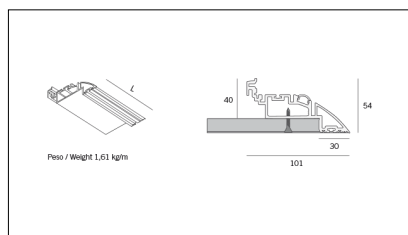

# MACROLUX

Article code	Article	Colour	Type of recessed	Length (mm)
1312.0030.00.90	ML_30-90 L=max 3 m	Natural Aluminium (90)	Plasterboard	
1312.0030.01.90	ML_30/3000-90 L=3m - EMPTY STANDARD	Natural Aluminium (90)	Plasterboard	3000
1312.0030.01.M10.90	ML_30/3000-90 L=3m - 10x EMPTY STANDARD	Natural Aluminium (90)	Plasterboard	3000

Article code	Article	Colour	Type of recessed	Length (mm)
1312.0030.00.94	ML_30-94 L=max 3 m	White (94)	Plasterboard	
1312.0030.01.94	ML_30/3000-94 L=3m - EMPTY STANDARD	White (94)	Plasterboard	3000
1312.0030.01.M10.94	ML_30/3000-94 L=3m - 10x EMPTY STANDARD	White (94)	Plasterboard	3000