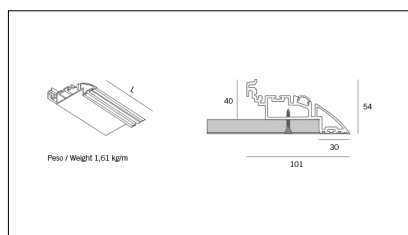

# MACROLUX

Article code	Article	Colour	Type of recessed	Length (mm)
1312.0030.00.90	ML_30-90 L=max 3 m	Natural Aluminium (90)	Plasterboard	
1312.0030.01.90	ML_30/3000-90 L=3m - EMPTY STANDARD	Natural Aluminium (90)	Plasterboard	3000
1312.0030.01.M10.90	ML_30/3000-90 L=3m - 10x EMPTY STANDARD	Natural Aluminium (90)	Plasterboard	3000