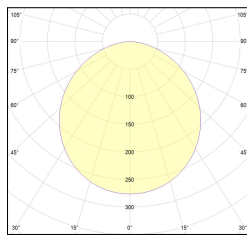

# MACROLUX

Article code	Article	Colour	Type of recessed	Length (mm)
1312.0030.00.90	ML_30-90 L=max 3 m	Natural Aluminium (90)	Plasterboard	
1312.0030.01.90	ML_30/3000-90 L=3m - EMPTY STANDARD	Natural Aluminium (90)	Plasterboard	3000
1312.0030.01.M10.90	ML_30/3000-90 L=3m - 10x EMPTY STANDARD	Natural Aluminium (90)	Plasterboard	3000