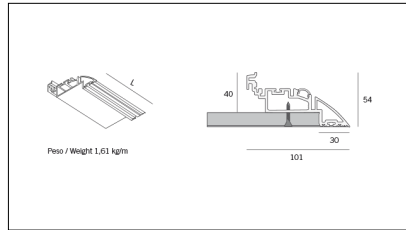

MACROLUX

| Article code | Article | Light Temperature (°K) | Watt (W) | Colour | Type of recessed | Length (mm) |
|---------------------|---|------------------------|----------|------------------------|------------------|-------------|
| 1312.0030.00.90 | ML_30-90 L=max 3 m | | | Natural Aluminium (90) | Plasterboard | |
| 1312.0030.01.90 | ML_30/3000-90 L=3m - EMPTY STANDARD | | | Natural Aluminium (90) | Plasterboard | 3000 |
| 1312.0030.01.M10.90 | ML_30/3000-90 L=3m - 10x EMPTY STANDARD | | | Natural Aluminium (90) | Plasterboard | 3000 |
| 1312.0030.120 | ML_30/STRIP LED ADESIVA 9,6W/m 3000°K | 3000 | 9,6 | | | |
| 1312.0030.120.2700 | ML_30/STRIP LED ADESIVA 9,6W/m 2700°K | 2700 | 9,6 | | | |
| 1312.0030.120.4000 | ML_30/STRIP LED ADESIVA 9,6W/m 4000°K | 4000 | 9,6 | | | |
| 1312.0030.240 | ML_30/STRIP LED ADESIVA 19.6W/m 3000°K | 3000 | 19,6 | | | |
| 1312.0030.240.2700 | ML_30/STRIP LED ADESIVA 19.6W/m 2700°K | 2700 | 19,6 | | | |
| 1312.0030.240.4000 | ML_30/STRIP LED ADESIVA 19.6W/m 4000°K | 4000 | 19,6 | | | |

| Article code | Article | Colour | Type of recessed | Length (mm) |
|---------------------|---|------------|------------------|-------------|
| 1312.0030.00.92 | ML_30-92 L=max 3 m | Black (92) | Plasterboard | |
| 1312.0030.01.92 | ML_30/3000-92 L=3m - EMPTY STANDARD | Black (92) | Plasterboard | 3000 |
| 1312.0030.01.M10.92 | ML_30/3000-92 L=3m - 10x EMPTY STANDARD | Black (92) | Plasterboard | 3000 |

| Article code | Article | Colour | Type of recessed | Length (mm) |
|---------------------|---|------------|------------------|-------------|
| 1312.0030.00.94 | ML_30-94 L=max 3 m | White (94) | Plasterboard | |
| 1312.0030.01.94 | ML_30/3000-94 L=3m - EMPTY STANDARD | White (94) | Plasterboard | 3000 |
| 1312.0030.01.M10.94 | ML_30/3000-94 L=3m - 10x EMPTY STANDARD | White (94) | Plasterboard | 3000 |