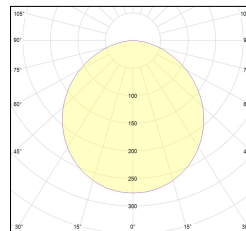

Article code	Article	Colour	Type of recessed	Length (mm)
1312.0030.00.94	ML_30-94 L=max 3 m	White (94)	Plasterboard	
1312.0030.01.94	ML_30/3000-94 L=3m - EMPTY STANDARD	White (94)	Plasterboard	3000
1312.0030.01.M10.94	ML_30/3000-94 L=3m - 10x EMPTY STANDARD	White (94)	Plasterboard	3000