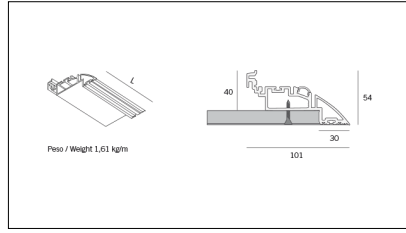

MACROLUX

| Article code | Article | Light Temperature (°K) | Watt (W) | Colour | Type of recessed | Length (mm) |
|---------------------|---|------------------------|----------|------------------------|------------------|-------------|
| 1312.0030.00.90 | ML_30-90 L=max 3 m | | | Natural Aluminium (90) | Plasterboard | |
| 1312.0030.01.90 | ML_30/3000-90 L=3m - EMPTY STANDARD | | | Natural Aluminium (90) | Plasterboard | 3000 |
| 1312.0030.01.M10.90 | ML_30/3000-90 L=3m - 10x EMPTY STANDARD | | | Natural Aluminium (90) | Plasterboard | 3000 |
| 1312.0030.120 | ML_30/STRIP LED ADESIVA 9,6W/m 3000°K | 3000 | 9,6 | | | |
| 1312.0030.120.2700 | ML_30/STRIP LED ADESIVA 9,6W/m 2700°K | 2700 | 9,6 | | | |
| 1312.0030.120.4000 | ML_30/STRIP LED ADESIVA 9,6W/m 4000°K | 4000 | 9,6 | | | |
| 1312.0030.240 | ML_30/STRIP LED ADESIVA 19.6W/m 3000°K | 3000 | 19,6 | | | |
| 1312.0030.240.2700 | ML_30/STRIP LED ADESIVA 19.6W/m 2700°K | 2700 | 19,6 | | | |
| 1312.0030.240.4000 | ML_30/STRIP LED ADESIVA 19.6W/m 4000°K | 4000 | 19,6 | | | |

| Article code | Article | Colour | Type of recessed | Length (mm) |
|---------------------|---|------------|------------------|-------------|
| 1312.0030.00.92 | ML_30-92 L=max 3 m | Black (92) | Plasterboard | |
| 1312.0030.01.92 | ML_30/3000-92 L=3m - EMPTY STANDARD | Black (92) | Plasterboard | 3000 |
| 1312.0030.01.M10.92 | ML_30/3000-92 L=3m - 10x EMPTY STANDARD | Black (92) | Plasterboard | 3000 |

| Article code | Article | Colour | Type of recessed | Length (mm) |
|---------------------|---|------------|------------------|-------------|
| 1312.0030.00.94 | ML_30-94 L=max 3 m | White (94) | Plasterboard | |
| 1312.0030.01.94 | ML_30/3000-94 L=3m - EMPTY STANDARD | White (94) | Plasterboard | 3000 |
| 1312.0030.01.M10.94 | ML_30/3000-94 L=3m - 10x EMPTY STANDARD | White (94) | Plasterboard | 3000 |