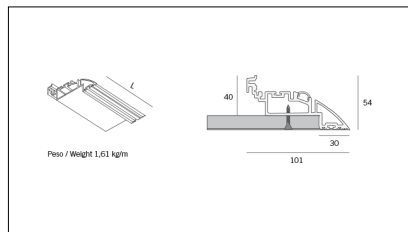

Article code	Article	Light Temperature (°K)	Watt (W)
1312.0030.120	ML_30/STRIP LED ADESIVA 9,6W/m 3000°K	3000	9,6
1312.0030.120.2700	ML_30/STRIP LED ADESIVA 9,6W/m 2700°K	2700	9,6
1312.0030.120.4000	ML_30/STRIP LED ADESIVA 9,6W/m 4000°K	4000	9,6
1312.0030.240	ML_30/STRIP LED ADESIVA 19,6W/m 3000°K	3000	19,6
1312.0030.240.2700	ML_30/STRIP LED ADESIVA 19,6W/m 2700°K	2700	19,6
1312.0030.240.4000	ML_30/STRIP LED ADESIVA 19,6W/m 4000°K	4000	19,6