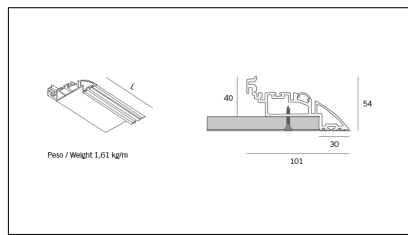

# MACROLUX

Article code	Article	Colour	Type of recessed	Length (mm)
1312.0030.00.90	ML_30-90 L=max 3 m	Natural Aluminium (90)	Plasterboard	
1312.0030.01.90	ML_30/3000-90 L=3m - EMPTY STANDARD	Natural Aluminium (90)	Plasterboard	3000
1312.0030.01.M10.90	ML_30/3000-90 L=3m - 10x EMPTY STANDARD	Natural Aluminium (90)	Plasterboard	3000

Article code	Article	Colour	Type of recessed	Length (mm)
1312.0030.00.94	ML_30-94 L=max 3 m	White (94)	Plasterboard	
1312.0030.01.94	ML_30/3000-94 L=3m - EMPTY STANDARD	White (94)	Plasterboard	3000
1312.0030.01.M10.94	ML_30/3000-94 L=3m - 10x EMPTY STANDARD	White (94)	Plasterboard	3000