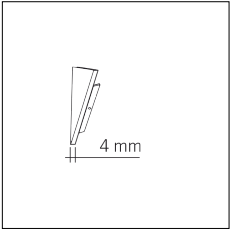

Article code	Name	Description	Colour
89.0010.98	HISS/TC/SX-98	Testata di chiusura sinistra grigio alluminio/ Left end cap grey aluminium	Grey anodize (98)
89.0010.98.10	HISS/TC/SX-98 - 10 PZ	Testata di chiusura sinistra grigio alluminio/ Left end cap grey aluminium	Grey anodize (98)