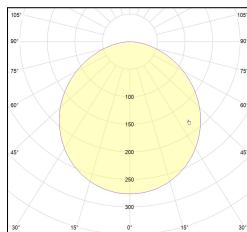

# MACROLUX

Article code	Article	Colour	Light Temperature (°K)	Watt (W)	Length (mm)
89.0000.00.98	HISS-98 L=max 3 m	Grey anodize (98)			
89.0000.01.98	HISS/3000-98 L=3m - EMPTY STANDARD	Grey anodize (98)			3000
89.0000.01.M5.98	HISS/3000-98 L=3m - 5x EMPTY STANDARD	Grey anodize (98)			3000
89.0001.120.2700.98	HISS/9,6W/2700°K-98	Grey anodize (98)	2700	9,8	
89.0001.120.4000.98	HISS/9,6W/4000°K-98	Grey anodize (98)	4000	9,8	
89.0001.120.98	HISS/9,6W/3000°K-98	Grey anodize (98)	3000	9,8	
89.0001.240.2700.98	HISS/19.6W/2700°K-98	Grey anodize (98)	2700	19,6	
89.0001.240.4000.98	HISS/18,5W/4000°K-98	Grey anodize (98)	4000	19,6	
89.0001.240.98	HISS/19.6W/3000°K-98	Grey anodize (98)	3000	19,6	

Article code	Article	Colour	Light Temperature (°K)	Watt (W)	Length (mm)
89.0000.00.94	HISS-94 L=max 3 m	White (94)			
89.0000.01.94	HISS/3000-94 L=3m - EMPTY STANDARD	White (94)			3000
89.0000.01.M5.94	HISS/3000-94 L=3m - 5x EMPTY STANDARD	White (94)			3000
89.0001.120.2700.94	HISS/9,6W/2700°K-94	White (94)	2700	9,8	
89.0001.120.4000.94	HISS/9,6W/4000°K-94	White (94)	4000	9,8	
89.0001.120.94	HISS/9,6W/3000°K-94	White (94)	3000	9,8	
89.0001.240.2700.94	HISS/19.6W/2700°K-94	White (94)	2700	19,6	
89.0001.240.4000.94	HISS/19.6W/4000°K-94	White (94)	4000	19,6	
89.0001.240.94	HISS/19.6W/3000°K-94	White (94)	3000	19,6	

Article code	Article	Colour	Light Temperature (°K)	Watt (W)	Length (mm)
89.0000.00.92	HISS-92 L=max 3 m	Black (92)			
89.0000.01.92	HISS/3000-92 L=3m - EMPTY STANDARD	Black (92)			3000
89.0000.01.M5.92	HISS/3000-92 L=3m - 5x EMPTY STANDARD	Black (92)			3000
89.0001.120.2700.92	HISS/9,6W/2700°K-92	Black (92)	2700	9,8	
89.0001.120.4000.92	HISS/9,6W/4000°K-92	Black (92)	4000	9,8	
89.0001.120.92	HISS/9,6W/3000°K-92	Black (92)	3000	9,8	
89.0001.240.2700.92	HISS/19.6W/2700°K-92	Black (92)	2700	19,6	
89.0001.240.4000.92	HISS/19.6W/4000°K-92	Black (92)	4000	19,6	
89.0001.240.92	HISS/19.6W/3000°K-92	Black (92)	3000	19,6	