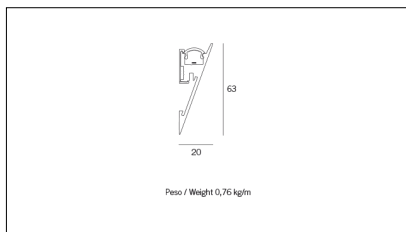

MACROLUX

Article code	Article	Colour	Light Temperature (°K)	Watt (W)	Length (mm)
89.0000.00.98	HISS-98 L=max 3 m	Grey anodize (98)			
89.0000.01.98	HISS/3000-98 L=3m - EMPTY STANDARD	Grey anodize (98)			3000
89.0000.01.M5.98	HISS/3000-98 L=3m - 5x EMPTY STANDARD	Grey anodize (98)			3000
89.0001.120.2700.98	HISS/9,6W/2700°K-98	Grey anodize (98)	2700	9,8	
89.0001.120.4000.98	HISS/9,6W/4000°K-98	Grey anodize (98)	4000	9,8	
89.0001.120.98	HISS/9,6W/3000°K-98	Grey anodize (98)	3000	9,8	
89.0001.240.2700.98	HISS/19.6W/2700°K-98	Grey anodize (98)	2700	19,6	
89.0001.240.4000.98	HISS/18,5W/4000°K-98	Grey anodize (98)	4000	19,6	
89.0001.240.98	HISS/19.6W/3000°K-98	Grey anodize (98)	3000	19,6