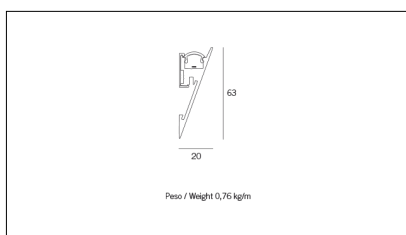

Article code	Article	Colour	Light Temperature (°K)	Watt (W)	Length (mm)
89.0000.00.94	HISS-94 L=max 3 m	White (94)			
89.0000.01.94	HISS/3000-94 L=3m - EMPTY STANDARD	White (94)			3000
89.0000.01.M5.94	HISS/3000-94 L=3m - 5x EMPTY STANDARD	White (94)			3000
89.0001.120.2700.94	HISS/9,6W/2700°K-94	White (94)	2700	9,8	
89.0001.120.4000.94	HISS/9,6W/4000°K-94	White (94)	4000	9,8	
89.0001.120.94	HISS/9,6W/3000°K-94	White (94)	3000	9,8	
89.0001.240.2700.94	HISS/19.6W/2700°K-94	White (94)	2700	19,6	
89.0001.240.4000.94	HISS/19.6W/4000°K-94	White (94)	4000	19,6	
89.0001.240.94	HISS/19.6W/3000°K-94	White (94)	3000	19,6	

Article code	Article	Colour	Light Temperature (°K)	Watt (W)	Length (mm)
89.0000.00.92	HISS-92 L=max 3 m	Black (92)			
89.0000.01.92	HISS/3000-92 L=3m - EMPTY STANDARD	Black (92)			3000
89.0000.01.M5.92	HISS/3000-92 L=3m - 5x EMPTY STANDARD	Black (92)			3000
89.0001.120.2700.92	HISS/9,6W/2700°K-92	Black (92)	2700	9,8	
89.0001.120.4000.92	HISS/9,6W/4000°K-92	Black (92)	4000	9,8	
89.0001.120.92	HISS/9,6W/3000°K-92	Black (92)	3000	9,8	
89.0001.240.2700.92	HISS/19.6W/2700°K-92	Black (92)	2700	19,6	
89.0001.240.4000.92	HISS/19.6W/4000°K-92	Black (92)	4000	19,6	
89.0001.240.92	HISS/19.6W/3000°K-92	Black (92)	3000	19,6	

Article code	Name	Description	Watt (W)	Driver's type
1.024075	Driver LED 24V 75W IP20		75	On/Off

Article code	Name	Description	Watt (W)
1.97759	Driver LED 24V 150W IP67		150

Article code	Name	Description	Watt (W)
1.97745	Driver LED 24V 200W IP67	Dimensioni 69 x 37 x 206 mm	200