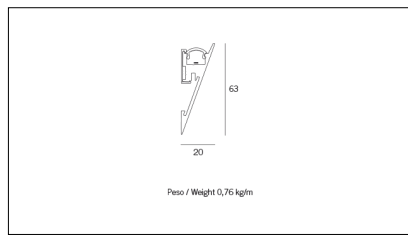

MACROLUX

Article code	Article	Colour	Light Temperature (°K)	Watt (W)	Length (mm)
89.0000.00.98	HISS-98 L=max 3 m	Grey anodize (98)			
89.0000.01.98	HISS/3000-98 L=3m - EMPTY STANDARD	Grey anodize (98)			3000
89.0000.01.M5.98	HISS/3000-98 L=3m - 5x EMPTY STANDARD	Grey anodize (98)			3000
89.0001.120.2700.98	HISS/9,6W/2700°K-98	Grey anodize (98)	2700	9,8	
89.0001.120.4000.98	HISS/9,6W/4000°K-98	Grey anodize (98)	4000	9,8	
89.0001.120.98	HISS/9,6W/3000°K-98	Grey anodize (98)	3000	9,8	
89.0001.240.2700.98	HISS/19.6W/2700°K-98	Grey anodize (98)	2700	19,6	
89.0001.240.4000.98	HISS/18,5W/4000°K-98	Grey anodize (98)	4000	19,6	
89.0001.240.98	HISS/19.6W/3000°K-98	Grey anodize (98)	3000	19,6