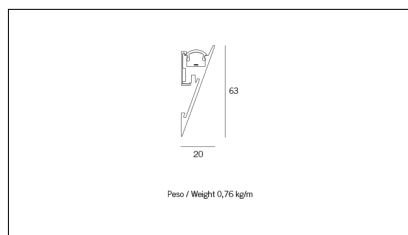

Article code	Article	Colour	Light Temperature (°K)	Watt (W)	Length (mm)
89.0000.00.94	HISS-94 L=max 3 m	White (94)			
89.0000.01.94	HISS/3000-94 L=3m - EMPTY STANDARD	White (94)			3000
89.0000.01.M5.94	HISS/3000-94 L=3m - 5x EMPTY STANDARD	White (94)			3000
89.0001.120.2700.94	HISS/9,6W/2700°K-94	White (94)	2700	9,8	
89.0001.120.4000.94	HISS/9,6W/4000°K-94	White (94)	4000	9,8	
89.0001.120.94	HISS/9,6W/3000°K-94	White (94)	3000	9,8	
89.0001.240.2700.94	HISS/19.6W/2700°K-94	White (94)	2700	19,6	
89.0001.240.4000.94	HISS/19.6W/4000°K-94	White (94)	4000	19,6	
89.0001.240.94	HISS/19.6W/3000°K-94	White (94)	3000	19,6	

Article code	Article	Colour	Light Temperature (°K)	Watt (W)	Length (mm)
89.0000.00.92	HISS-92 L=max 3 m	Black (92)			
89.0000.01.92	HISS/3000-92 L=3m - EMPTY STANDARD	Black (92)			3000
89.0000.01.M5.92	HISS/3000-92 L=3m - 5x EMPTY STANDARD	Black (92)			3000
89.0001.120.2700.92	HISS/9,6W/2700°K-92	Black (92)	2700	9,8	
89.0001.120.4000.92	HISS/9,6W/4000°K-92	Black (92)	4000	9,8	
89.0001.120.92	HISS/9,6W/3000°K-92	Black (92)	3000	9,8	
89.0001.240.2700.92	HISS/19.6W/2700°K-92	Black (92)	2700	19,6	
89.0001.240.4000.92	HISS/19.6W/4000°K-92	Black (92)	4000	19,6	
89.0001.240.92	HISS/19.6W/3000°K-92	Black (92)	3000	19,6	

Article code	Name	Description	Watt (W)	Driver's type
1.024075	Driver LED 24V 75W IP20		75	On/Off

Article code	Name	Description	Watt (W)
1.97759	Driver LED 24V 150W IP67		150

Article code	Name	Description	Watt (W)
1.97745	Driver LED 24V 200W IP67	Dimensioni 69 x 37 x 206 mm	200