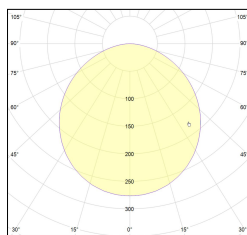

MACROLUX

Article code	Article	Colour	Light Temperature (°K)	Watt (W)	Length (mm)
89.0000.00.98	HISS-98 L=max 3 m	Grey anodize (98)			
89.0000.01.98	HISS/3000-98 L=3m - EMPTY STANDARD	Grey anodize (98)			3000
89.0000.01.M5.98	HISS/3000-98 L=3m - 5x EMPTY STANDARD	Grey anodize (98)			3000
89.0001.120.2700.98	HISS/9,6W/2700°K-98	Grey anodize (98)	2700	9,8	
89.0001.120.4000.98	HISS/9,6W/4000°K-98	Grey anodize (98)	4000	9,8	
89.0001.120.98	HISS/9,6W/3000°K-98	Grey anodize (98)	3000	9,8	
89.0001.240.2700.98	HISS/19.6W/2700°K-98	Grey anodize (98)	2700	19,6	
89.0001.240.4000.98	HISS/18,5W/4000°K-98	Grey anodize (98)	4000	19,6	
89.0001.240.98	HISS/19.6W/3000°K-98	Grey anodize (98)	3000	19,6	

Article code	Article	Colour	Light Temperature (°K)	Watt (W)	Length (mm)
89.0000.00.94	HISS-94 L=max 3 m	White (94)			
89.0000.01.94	HISS/3000-94 L=3m - EMPTY STANDARD	White (94)			3000
89.0000.01.M5.94	HISS/3000-94 L=3m - 5x EMPTY STANDARD	White (94)			3000
89.0001.120.2700.94	HISS/9,6W/2700°K-94	White (94)	2700	9,8	
89.0001.120.4000.94	HISS/9,6W/4000°K-94	White (94)	4000	9,8	
89.0001.120.94	HISS/9,6W/3000°K-94	White (94)	3000	9,8	
89.0001.240.2700.94	HISS/19.6W/2700°K-94	White (94)	2700	19,6	
89.0001.240.4000.94	HISS/19.6W/4000°K-94	White (94)	4000	19,6	
89.0001.240.94	HISS/19.6W/3000°K-94	White (94)	3000	19,6	

Article code	Article	Colour	Light Temperature (°K)	Watt (W)	Length (mm)
89.0000.00.92	HISS-92 L=max 3 m	Black (92)			
89.0000.01.92	HISS/3000-92 L=3m - EMPTY STANDARD	Black (92)			3000
89.0000.01.M5.92	HISS/3000-92 L=3m - 5x EMPTY STANDARD	Black (92)			3000
89.0001.120.2700.92	HISS/9,6W/2700°K-92	Black (92)	2700	9,8	
89.0001.120.4000.92	HISS/9,6W/4000°K-92	Black (92)	4000	9,8	
89.0001.120.92	HISS/9,6W/3000°K-92	Black (92)	3000	9,8	
89.0001.240.2700.92	HISS/19.6W/2700°K-92	Black (92)	2700	19,6	
89.0001.240.4000.92	HISS/19.6W/4000°K-92	Black (92)	4000	19,6	
89.0001.240.92	HISS/19.6W/3000°K-92	Black (92)	3000	19,6	