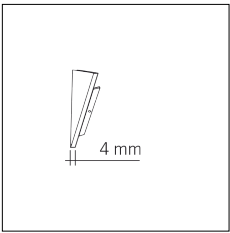

Article code	Article	Colour	Light Temperature (°K)	Watt (W)	Length (mm)
89.0000.00.94	HISS-94 L=max 3 m	White (94)			
89.0000.01.94	HISS/3000-94 L=3m - EMPTY STANDARD	White (94)			3000
89.0000.01.M5.94	HISS/3000-94 L=3m - 5x EMPTY STANDARD	White (94)			3000
89.0001.120.2700.94	HISS/9,6W/2700°K-94	White (94)	2700	9,8	
89.0001.120.4000.94	HISS/9,6W/4000°K-94	White (94)	4000	9,8	
89.0001.120.94	HISS/9,6W/3000°K-94	White (94)	3000	9,8	
89.0001.240.2700.94	HISS/19.6W/2700°K-94	White (94)	2700	19,6	
89.0001.240.4000.94	HISS/19.6W/4000°K-94	White (94)	4000	19,6	
89.0001.240.94	HISS/19.6W/3000°K-94	White (94)	3000	19,6	

Article code	Article	Colour	Light Temperature (°K)	Watt (W)	Length (mm)
89.0000.00.92	HISS-92 L=max 3 m	Black (92)			
89.0000.01.92	HISS/3000-92 L=3m - EMPTY STANDARD	Black (92)			3000
89.0000.01.M5.92	HISS/3000-92 L=3m - 5x EMPTY STANDARD	Black (92)			3000
89.0001.120.2700.92	HISS/9,6W/2700°K-92	Black (92)	2700	9,8	
89.0001.120.4000.92	HISS/9,6W/4000°K-92	Black (92)	4000	9,8	
89.0001.120.92	HISS/9,6W/3000°K-92	Black (92)	3000	9,8	
89.0001.240.2700.92	HISS/19.6W/2700°K-92	Black (92)	2700	19,6	
89.0001.240.4000.92	HISS/19.6W/4000°K-92	Black (92)	4000	19,6	
89.0001.240.92	HISS/19.6W/3000°K-92	Black (92)	3000	19,6	

Article code	Name	Description	Watt (W)	Driver's type
1.024075	Driver LED 24V 75W IP20		75	On/Off

Article code	Name	Description	Watt (W)
1.97759	Driver LED 24V 150W IP67		150

Article code	Name	Description	Watt (W)
1.97745	Driver LED 24V 200W IP67	Dimensioni 69 x 37 x 206 mm	200