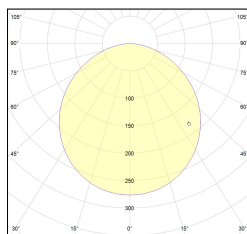

MACROLUX

Article code	Article	Colour	Light Temperature (°K)	Watt (W)	Length (mm)
89.0000.00.98	HISS-98 L=max 3 m	Grey anodize (98)			
89.0000.01.98	HISS/3000-98 L=3m - EMPTY STANDARD	Grey anodize (98)			3000
89.0000.01.M5.98	HISS/3000-98 L=3m - 5x EMPTY STANDARD	Grey anodize (98)			3000
89.0001.120.2700.98	HISS/9,6W/2700°K-98	Grey anodize (98)	2700	9,8	
89.0001.120.4000.98	HISS/9,6W/4000°K-98	Grey anodize (98)	4000	9,8	
89.0001.120.98	HISS/9,6W/3000°K-98	Grey anodize (98)	3000	9,8	
89.0001.240.2700.98	HISS/19.6W/2700°K-98	Grey anodize (98)	2700	19,6	
89.0001.240.4000.98	HISS/18,5W/4000°K-98	Grey anodize (98)	4000	19,6	
89.0001.240.98	HISS/19.6W/3000°K-98	Grey anodize (98)	3000	19,6	

Article code	Article	Colour	Light Temperature (°K)	Watt (W)	Length (mm)
89.0000.00.94	HISS-94 L=max 3 m	White (94)			
89.0000.01.94	HISS/3000-94 L=3m - EMPTY STANDARD	White (94)			3000
89.0000.01.M5.94	HISS/3000-94 L=3m - 5x EMPTY STANDARD	White (94)			3000
89.0001.120.2700.94	HISS/9,6W/2700°K-94	White (94)	2700	9,8	
89.0001.120.4000.94	HISS/9,6W/4000°K-94	White (94)	4000	9,8	
89.0001.120.94	HISS/9,6W/3000°K-94	White (94)	3000	9,8	
89.0001.240.2700.94	HISS/19.6W/2700°K-94	White (94)	2700	19,6	
89.0001.240.4000.94	HISS/19.6W/4000°K-94	White (94)	4000	19,6	
89.0001.240.94	HISS/19.6W/3000°K-94	White (94)	3000	19,6	

Article code	Article	Colour	Light Temperature (°K)	Watt (W)	Length (mm)
89.0000.00.92	HISS-92 L=max 3 m	Black (92)			
89.0000.01.92	HISS/3000-92 L=3m - EMPTY STANDARD	Black (92)			3000
89.0000.01.M5.92	HISS/3000-92 L=3m - 5x EMPTY STANDARD	Black (92)			3000
89.0001.120.2700.92	HISS/9,6W/2700°K-92	Black (92)	2700	9,8	
89.0001.120.4000.92	HISS/9,6W/4000°K-92	Black (92)	4000	9,8	
89.0001.120.92	HISS/9,6W/3000°K-92	Black (92)	3000	9,8	
89.0001.240.2700.92	HISS/19.6W/2700°K-92	Black (92)	2700	19,6	
89.0001.240.4000.92	HISS/19.6W/4000°K-92	Black (92)	4000	19,6	
89.0001.240.92	HISS/19.6W/3000°K-92	Black (92)	3000	19,6	