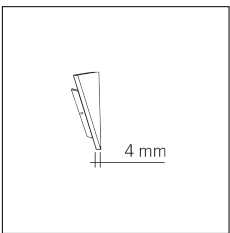

Article code	Name	Description	Colour
89.0020.98	HISS/TC/DX-98	Testata di chiusura destra grigio alluminio/ Right end cap grey aluminium	Grey anodize (98)
89.0020.98.10	HISS/TC/DX-98 - 10 PZ	Testata di chiusura destra grigio alluminio/ Right end cap grey aluminium	Grey anodize (98)