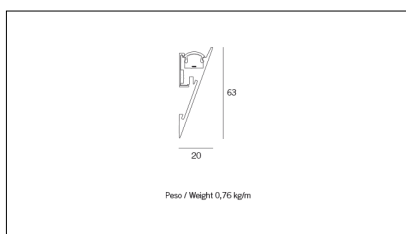

Article code	Article	Colour	Light Temperature (°K)	Watt (W)	Length (mm)
89.0000.00.94	HISS-94 L=max 3 m	White (94)			
89.0000.01.94	HISS/3000-94 L=3m - EMPTY STANDARD	White (94)			3000
89.0000.01.M5.94	HISS/3000-94 L=3m - 5x EMPTY STANDARD	White (94)			3000
89.0001.120.2700.94	HISS/9,6W/2700°K-94	White (94)	2700	9,8	
89.0001.120.4000.94	HISS/9,6W/4000°K-94	White (94)	4000	9,8	
89.0001.120.94	HISS/9,6W/3000°K-94	White (94)	3000	9,8	
89.0001.240.2700.94	HISS/19.6W/2700°K-94	White (94)	2700	19,6	
89.0001.240.4000.94	HISS/19.6W/4000°K-94	White (94)	4000	19,6	
89.0001.240.94	HISS/19.6W/3000°K-94	White (94)	3000	19,6	

Article code	Article	Colour	Light Temperature (°K)	Watt (W)	Length (mm)
89.0000.00.92	HISS-92 L=max 3 m	Black (92)			
89.0000.01.92	HISS/3000-92 L=3m - EMPTY STANDARD	Black (92)			3000
89.0000.01.M5.92	HISS/3000-92 L=3m - 5x EMPTY STANDARD	Black (92)			3000
89.0001.120.2700.92	HISS/9,6W/2700°K-92	Black (92)	2700	9,8	
89.0001.120.4000.92	HISS/9,6W/4000°K-92	Black (92)	4000	9,8	
89.0001.120.92	HISS/9,6W/3000°K-92	Black (92)	3000	9,8	
89.0001.240.2700.92	HISS/19.6W/2700°K-92	Black (92)	2700	19,6	
89.0001.240.4000.92	HISS/19.6W/4000°K-92	Black (92)	4000	19,6	
89.0001.240.92	HISS/19.6W/3000°K-92	Black (92)	3000	19,6	

Article code	Name	Description	Watt (W)	Driver's type
1.024075	Driver LED 24V 75W IP20		75	On/Off

Article code	Name	Description	Watt (W)
1.97759	Driver LED 24V 150W IP67		150

Article code	Name	Description	Watt (W)
1.97745	Driver LED 24V 200W IP67	Dimensioni 69 x 37 x 206 mm	200