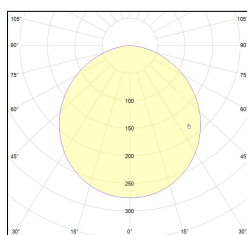

# MACROLUX

Article code	Article	Colour	Light Temperature (°K)	Watt (W)	Length (mm)
89.0000.00.98	HISS-98 L=max 3 m	Grey anodize (98)			
89.0000.01.98	HISS/3000-98 L=3m - EMPTY STANDARD	Grey anodize (98)			3000
89.0000.01.M5.98	HISS/3000-98 L=3m - 5x EMPTY STANDARD	Grey anodize (98)			3000
89.0001.120.2700.98	HISS/9,6W/2700°K-98	Grey anodize (98)	2700	9,8	
89.0001.120.4000.98	HISS/9,6W/4000°K-98	Grey anodize (98)	4000	9,8	
89.0001.120.98	HISS/9,6W/3000°K-98	Grey anodize (98)	3000	9,8	
89.0001.240.2700.98	HISS/19.6W/2700°K-98	Grey anodize (98)	2700	19,6	
89.0001.240.4000.98	HISS/18,5W/4000°K-98	Grey anodize (98)	4000	19,6	
89.0001.240.98	HISS/19.6W/3000°K-98	Grey anodize (98)	3000	19,6	

Article code	Article	Colour	Light Temperature (°K)	Watt (W)	Length (mm)
89.0000.00.94	HISS-94 L=max 3 m	White (94)			
89.0000.01.94	HISS/3000-94 L=3m - EMPTY STANDARD	White (94)			3000
89.0000.01.M5.94	HISS/3000-94 L=3m - 5x EMPTY STANDARD	White (94)			3000
89.0001.120.2700.94	HISS/9,6W/2700°K-94	White (94)	2700	9,8	
89.0001.120.4000.94	HISS/9,6W/4000°K-94	White (94)	4000	9,8	
89.0001.120.94	HISS/9,6W/3000°K-94	White (94)	3000	9,8	
89.0001.240.2700.94	HISS/19.6W/2700°K-94	White (94)	2700	19,6	
89.0001.240.4000.94	HISS/19.6W/4000°K-94	White (94)	4000	19,6	
89.0001.240.94	HISS/19.6W/3000°K-94	White (94)	3000	19,6	

Article code	Article	Colour	Light Temperature (°K)	Watt (W)	Length (mm)
89.0000.00.92	HISS-92 L=max 3 m	Black (92)			
89.0000.01.92	HISS/3000-92 L=3m - EMPTY STANDARD	Black (92)			3000
89.0000.01.M5.92	HISS/3000-92 L=3m - 5x EMPTY STANDARD	Black (92)			3000
89.0001.120.2700.92	HISS/9,6W/2700°K-92	Black (92)	2700	9,8	
89.0001.120.4000.92	HISS/9,6W/4000°K-92	Black (92)	4000	9,8	
89.0001.120.92	HISS/9,6W/3000°K-92	Black (92)	3000	9,8	
89.0001.240.2700.92	HISS/19.6W/2700°K-92	Black (92)	2700	19,6	
89.0001.240.4000.92	HISS/19.6W/4000°K-92	Black (92)	4000	19,6	
89.0001.240.92	HISS/19.6W/3000°K-92	Black (92)	3000	19,6	