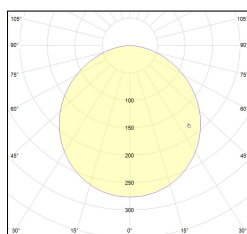

# MACROLUX

Article code	Article	Colour	Light Temperature (°K)	Watt (W)	Length (mm)
89.0000.00.98	HISS-98 L=max 3 m	Grey anodize (98)			
89.0000.01.98	HISS/3000-98 L=3m - EMPTY STANDARD	Grey anodize (98)			3000
89.0000.01.M5.98	HISS/3000-98 L=3m - 5x EMPTY STANDARD	Grey anodize (98)			3000
89.0001.120.2700.98	HISS/9,6W/2700°K-98	Grey anodize (98)	2700	9,8	
89.0001.120.4000.98	HISS/9,6W/4000°K-98	Grey anodize (98)	4000	9,8	
89.0001.120.98	HISS/9,6W/3000°K-98	Grey anodize (98)	3000	9,8	
89.0001.240.2700.98	HISS/19.6W/2700°K-98	Grey anodize (98)	2700	19,6	
89.0001.240.4000.98	HISS/18,5W/4000°K-98	Grey anodize (98)	4000	19,6	
89.0001.240.98	HISS/19.6W/3000°K-98	Grey anodize (98)	3000	19,6	

Article code	Article	Colour	Light Temperature (°K)	Watt (W)	Length (mm)
89.0000.00.94	HISS-94 L=max 3 m	White (94)			
89.0000.01.94	HISS/3000-94 L=3m - EMPTY STANDARD	White (94)			3000
89.0000.01.M5.94	HISS/3000-94 L=3m - 5x EMPTY STANDARD	White (94)			3000
89.0001.120.2700.94	HISS/9,6W/2700°K-94	White (94)	2700	9,8	
89.0001.120.4000.94	HISS/9,6W/4000°K-94	White (94)	4000	9,8	
89.0001.120.94	HISS/9,6W/3000°K-94	White (94)	3000	9,8	
89.0001.240.2700.94	HISS/19.6W/2700°K-94	White (94)	2700	19,6	
89.0001.240.4000.94	HISS/19.6W/4000°K-94	White (94)	4000	19,6	
89.0001.240.94	HISS/19.6W/3000°K-94	White (94)	3000	19,6	

Article code	Article	Colour	Light Temperature (°K)	Watt (W)	Length (mm)
89.0000.00.92	HISS-92 L=max 3 m	Black (92)			
89.0000.01.92	HISS/3000-92 L=3m - EMPTY STANDARD	Black (92)			3000
89.0000.01.M5.92	HISS/3000-92 L=3m - 5x EMPTY STANDARD	Black (92)			3000
89.0001.120.2700.92	HISS/9,6W/2700°K-92	Black (92)	2700	9,8	
89.0001.120.4000.92	HISS/9,6W/4000°K-92	Black (92)	4000	9,8	
89.0001.120.92	HISS/9,6W/3000°K-92	Black (92)	3000	9,8	
89.0001.240.2700.92	HISS/19.6W/2700°K-92	Black (92)	2700	19,6	
89.0001.240.4000.92	HISS/19.6W/4000°K-92	Black (92)	4000	19,6	
89.0001.240.92	HISS/19.6W/3000°K-92	Black (92)	3000	19,6	