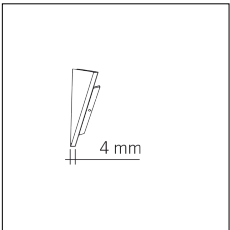

Article code	Name	Description	Colour
89.0010.94	HISS/TC/SX-4	Testata di chiusura sinistra bianco / White left end cap (1pz)	White (94)
89.0010.94.10	HISS/TC/SX-4 - 10 PZ	Testata di chiusura sinistra bianco / White left end cap	White (94)