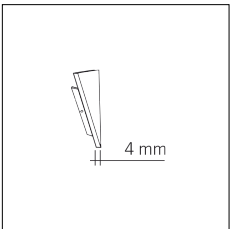

Article code	Name	Description	Colour
89.0020.94	HISS/TC/DX-4	Testata di chiusura destra bianco / White right end cap (1pz)	White (94)
89.0020.94.10	HISS/TC/DX-4 - 10 PZ	Testata di chiusura destra bianco / White right end cap	White (94)