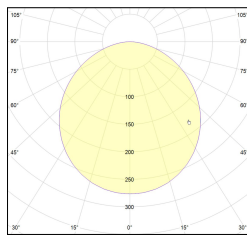

MACROLUX

Article code	Article	Colour	Light Temperature (°K)	Watt (W)	Length (mm)
89.0000.00.98	HISS-98 L=max 3 m	Grey anodize (98)			
89.0000.01.98	HISS/3000-98 L=3m - EMPTY STANDARD	Grey anodize (98)			3000
89.0000.01.M5.98	HISS/3000-98 L=3m - 5x EMPTY STANDARD	Grey anodize (98)			3000
89.0001.120.2700.98	HISS/9,6W/2700°K-98	Grey anodize (98)	2700	9,8	
89.0001.120.4000.98	HISS/9,6W/4000°K-98	Grey anodize (98)	4000	9,8	
89.0001.120.98	HISS/9,6W/3000°K-98	Grey anodize (98)	3000	9,8	
89.0001.240.2700.98	HISS/19.6W/2700°K-98	Grey anodize (98)	2700	19,6	
89.0001.240.4000.98	HISS/18,5W/4000°K-98	Grey anodize (98)	4000	19,6	
89.0001.240.98	HISS/19.6W/3000°K-98	Grey anodize (98)	3000	19,6	

Article code	Article	Colour	Light Temperature (°K)	Watt (W)	Length (mm)
89.0000.00.94	HISS-94 L=max 3 m	White (94)			
89.0000.01.94	HISS/3000-94 L=3m - EMPTY STANDARD	White (94)			3000
89.0000.01.M5.94	HISS/3000-94 L=3m - 5x EMPTY STANDARD	White (94)			3000
89.0001.120.2700.94	HISS/9,6W/2700°K-94	White (94)	2700	9,8	
89.0001.120.4000.94	HISS/9,6W/4000°K-94	White (94)	4000	9,8	
89.0001.120.94	HISS/9,6W/3000°K-94	White (94)	3000	9,8	
89.0001.240.2700.94	HISS/19.6W/2700°K-94	White (94)	2700	19,6	
89.0001.240.4000.94	HISS/19.6W/4000°K-94	White (94)	4000	19,6	
89.0001.240.94	HISS/19.6W/3000°K-94	White (94)	3000	19,6	

Article code	Article	Colour	Light Temperature (°K)	Watt (W)	Length (mm)
89.0000.00.92	HISS-92 L=max 3 m	Black (92)			
89.0000.01.92	HISS/3000-92 L=3m - EMPTY STANDARD	Black (92)			3000
89.0000.01.M5.92	HISS/3000-92 L=3m - 5x EMPTY STANDARD	Black (92)			3000
89.0001.120.2700.92	HISS/9,6W/2700°K-92	Black (92)	2700	9,8	
89.0001.120.4000.92	HISS/9,6W/4000°K-92	Black (92)	4000	9,8	
89.0001.120.92	HISS/9,6W/3000°K-92	Black (92)	3000	9,8	
89.0001.240.2700.92	HISS/19.6W/2700°K-92	Black (92)	2700	19,6	
89.0001.240.4000.92	HISS/19.6W/4000°K-92	Black (92)	4000	19,6	
89.0001.240.92	HISS/19.6W/3000°K-92	Black (92)	3000	19,6	