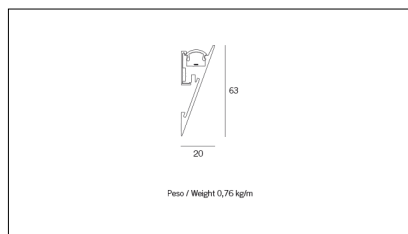

Article code	Article	Colour	Light Temperature (°K)	Watt (W)	Length (mm)
89.0000.00.94	HISS-94 L=max 3 m	White (94)			
89.0000.01.94	HISS/3000-94 L=3m - EMPTY STANDARD	White (94)			3000
89.0000.01.M5.94	HISS/3000-94 L=3m - 5x EMPTY STANDARD	White (94)			3000
89.0001.120.2700.94	HISS/9,6W/2700°K-94	White (94)	2700	9,8	
89.0001.120.4000.94	HISS/9,6W/4000°K-94	White (94)	4000	9,8	
89.0001.120.94	HISS/9,6W/3000°K-94	White (94)	3000	9,8	
89.0001.240.2700.94	HISS/19.6W/2700°K-94	White (94)	2700	19,6	
89.0001.240.4000.94	HISS/19.6W/4000°K-94	White (94)	4000	19,6	
89.0001.240.94	HISS/19.6W/3000°K-94	White (94)	3000	19,6	

Article code	Article	Colour	Light Temperature (°K)	Watt (W)	Length (mm)
89.0000.00.92	HISS-92 L=max 3 m	Black (92)			
89.0000.01.92	HISS/3000-92 L=3m - EMPTY STANDARD	Black (92)			3000
89.0000.01.M5.92	HISS/3000-92 L=3m - 5x EMPTY STANDARD	Black (92)			3000
89.0001.120.2700.92	HISS/9,6W/2700°K-92	Black (92)	2700	9,8	
89.0001.120.4000.92	HISS/9,6W/4000°K-92	Black (92)	4000	9,8	
89.0001.120.92	HISS/9,6W/3000°K-92	Black (92)	3000	9,8	
89.0001.240.2700.92	HISS/19.6W/2700°K-92	Black (92)	2700	19,6	
89.0001.240.4000.92	HISS/19.6W/4000°K-92	Black (92)	4000	19,6	
89.0001.240.92	HISS/19.6W/3000°K-92	Black (92)	3000	19,6	

Article code	Name	Description	Watt (W)	Driver's type
1.024075	Driver LED 24V 75W IP20		75	On/Off

Article code	Name	Description	Watt (W)
1.97759	Driver LED 24V 150W IP67		150

Article code	Name	Description	Watt (W)
1.97745	Driver LED 24V 200W IP67	Dimensioni 69 x 37 x 206 mm	200