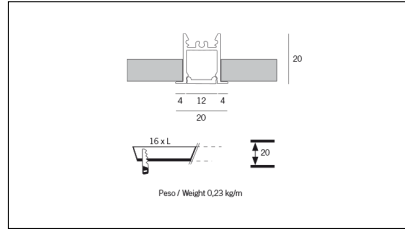

# MACROLUX

Article code	Article	Colour	Light Temperature (°K)	Watt (W)	Length (mm)
1320.0012.00.94	MT0_12-94 L=max 3 m	White (94)			
1320.0012.01.94	MT0_12/3000-94 L=3m - EMPTY STANDARD	White (94)			3000
1320.0012.01.M20.94	MT0_12/3000-94 L=3m - 20x EMPTY STANDARD	White (94)			3000
1320.0012.120.2700.94	MT0_12/9,6W/2700°K-94	White (94)	2700	9,6	
1320.0012.120.4000.94	MT0_12/9,6W/4000°K-94	White (94)	4000	9,6	
1320.0012.120.94	MT0_12/9,6W/3000°K-94	White (94)	3000	9,6	
1320.0012.240.2700.94	MT0_12/19.6W/2700°K-94	White (94)	2700	19,6	
1320.0012.240.4000.94	MT0_12/19.6W/4000°K-94	White (94)	4000	19,6	
1320.0012.240.94	MT0_12/19.6W/3000°K-94	White (94)	3000	19,6	

Article code	Name	Description	Watt (W)
1.97745	Driver LED 24V 200W IP67	Dimensioni 69 x 37 x 206 mm	200

Article code	Name	Description	Colour
1320.5012.94	MT0_12/TC-4	Testata di chiusura, finitura bianco / End cap, finishing white (1 pz.)	White (94)
1320.5012.94.10	MT0_12/TC-4 - 10 PZ	Testata di chiusura, finitura bianco / End cap, finishing white	White (94)

Article code	Name	Description
1320.2012	MT0_12/G090 (Solo taglio)	Connessione ad angolo orizzontale 90°, / Horizontal connection corner 90°

200 x 200

Powered by HTML.COM

Article code	Name	Description
1320.3012	MT0_12/GV90 (Solo taglio)	Connessione ad angolo verticale 90°, / Vertical connection corner 90°

200 x 200

Powered by HTML.COM

Article code	Name	Description
1320.4012	MT0_12/GV270 (Solo taglio)	Connessione ad angolo verticale 270°, / Vertical connection corner 270°

Article code	Name	Description	Length (mm)
1320.9112.01	EOL_M_12/Diffusore Opale L=3m - EMPTY STANDARD	Profilo PC Opale / Compatibile con MT0_12 e MT1_12 - Senza taglio a misura	3000