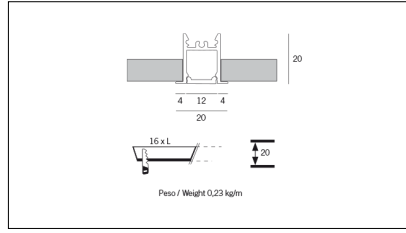

MACROLUX

Article code	Article	Colour	Light Temperature (°K)	Watt (W)	Length (mm)
1320.0012.00.94	MT0_12-94 L=max 3 m	White (94)			
1320.0012.01.94	MT0_12/3000-94 L=3m - EMPTY STANDARD	White (94)			3000
1320.0012.01.M20.94	MT0_12/3000-94 L=3m - 20x EMPTY STANDARD	White (94)			3000
1320.0012.120.2700.94	MT0_12/9,6W/2700°K-94	White (94)	2700	9,6	
1320.0012.120.4000.94	MT0_12/9,6W/4000°K-94	White (94)	4000	9,6	
1320.0012.120.94	MT0_12/9,6W/3000°K-94	White (94)	3000	9,6	
1320.0012.240.2700.94	MT0_12/19.6W/2700°K-94	White (94)	2700	19,6	
1320.0012.240.4000.94	MT0_12/19.6W/4000°K-94	White (94)	4000	19,6	
1320.0012.240.94	MT0_12/19.6W/3000°K-94	White (94)	3000	19,6	

Article code	Name	Description	Watt (W)
1.97745	Driver LED 24V 200W IP67	Dimensioni 69 x 37 x 206 mm	200

Article code	Name	Description	Colour
1320.5012.94	MT0_12/TC-4	Testata di chiusura, finitura bianco / End cap, finishing white (1 pz.)	White (94)
1320.5012.94.10	MT0_12/TC-4 - 10 PZ	Testata di chiusura, finitura bianco / End cap, finishing white	White (94)