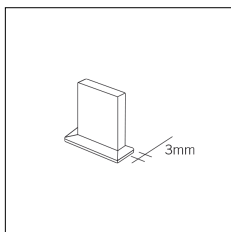

Article code	Name	Description	Watt (W)
1.97759	Driver LED 24V 150W IP67		150

Article code	Name	Description	Watt (W)
1.97745	Driver LED 24V 200W IP67	Dimensioni 69 x 37 x 206 mm	200

Article code	Name	Description	Colour
1320.5012.94	MT0_12/TC-4	Testata di chiusura, finitura bianco / End cap, finishing white (1 pz.)	White (94)
1320.5012.94.10	MT0_12/TC-4 - 10 PZ	Testata di chiusura, finitura bianco / End cap, finishing white	White (94)