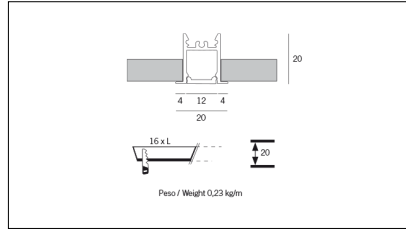

MACROLUX

Article code	Article	Colour	Light Temperature (°K)	Watt (W)	Length (mm)
1320.0012.00.94	MT0_12-94 L=max 3 m	White (94)			
1320.0012.01.94	MT0_12/3000-94 L=3m - EMPTY STANDARD	White (94)			3000
1320.0012.01.M20.94	MT0_12/3000-94 L=3m - 20x EMPTY STANDARD	White (94)			3000
1320.0012.120.2700.94	MT0_12/9,6W/2700°K-94	White (94)	2700	9,6	
1320.0012.120.4000.94	MT0_12/9,6W/4000°K-94	White (94)	4000	9,6	
1320.0012.120.94	MT0_12/9,6W/3000°K-94	White (94)	3000	9,6	
1320.0012.240.2700.94	MT0_12/19.6W/2700°K-94	White (94)	2700	19,6	
1320.0012.240.4000.94	MT0_12/19.6W/4000°K-94	White (94)	4000	19,6	
1320.0012.240.94	MT0_12/19.6W/3000°K-94	White (94)	3000	19,6	

Article code	Name	Description	Watt (W)
1.97759	Driver LED 24V 150W IP67		150

Article code	Name	Description	Watt (W)
1.97745	Driver LED 24V 200W IP67	Dimensioni 69 x 37 x 206 mm	200

Article code	Name	Description	Colour
1320.5012.94	MT0_12/TC-4	Testata di chiusura, finitura bianco / End cap, finishing white (1 pz.)	White (94)
1320.5012.94.10	MT0_12/TC-4 - 10 PZ	Testata di chiusura, finitura bianco / End cap, finishing white	White (94)