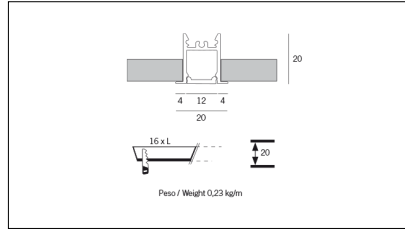

MACROLUX

Article code	Article	Colour	Light Temperature (°K)	Watt (W)	Length (mm)
1320.0012.00.94	MT0_12-94 L=max 3 m	White (94)			
1320.0012.01.94	MT0_12/3000-94 L=3m - EMPTY STANDARD	White (94)			3000
1320.0012.01.M20.94	MT0_12/3000-94 L=3m - 20x EMPTY STANDARD	White (94)			3000
1320.0012.120.2700.94	MT0_12/9,6W/2700°K-94	White (94)	2700	9,6	
1320.0012.120.4000.94	MT0_12/9,6W/4000°K-94	White (94)	4000	9,6	
1320.0012.120.94	MT0_12/9,6W/3000°K-94	White (94)	3000	9,6	
1320.0012.240.2700.94	MT0_12/19.6W/2700°K-94	White (94)	2700	19,6	
1320.0012.240.4000.94	MT0_12/19.6W/4000°K-94	White (94)	4000	19,6	
1320.0012.240.94	MT0_12/19.6W/3000°K-94	White (94)	3000	19,6	

Article code	Name	Description	Watt (W)
1.97745	Driver LED 24V 200W IP67	Dimensioni 69 x 37 x 206 mm	200

Article code	Name	Description	Colour
1320.5012.94	MT0_12/TC-4	Testata di chiusura, finitura bianco / End cap, finishing white (1 pz.)	White (94)
1320.5012.94.10	MT0_12/TC-4 - 10 PZ	Testata di chiusura, finitura bianco / End cap, finishing white	White (94)