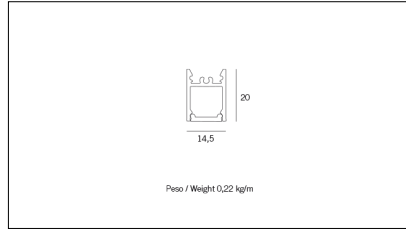

# MACROLUX

Article code	Article	Colour	Light Temperature (°K)	Watt (W)	Length (mm)
1320.0112.00.92	MT1_12-92 L=max 3 m	Black (92)			
1320.0112.01.92	MT1_12/3000-92 L=3m - EMPTY STANDARD	Black (92)			3000
1320.0112.01.M20.92	MT1_12/3000-92 L=3m - 20x EMPTY STANDARD	Black (92)			3000
1320.0112.120.2700.92	MT1_12/9,6/2700°K-92	Black (92)	2700	9,6	
1320.0112.120.4000.92	MT1_12/9,6/4000°K-92	Black (92)	4000	9,6	
1320.0112.120.92	MT1_12/9,6/3000°K-92	Black (92)	3000	9,6	
1320.0112.240.2700.92	MT1_12/19.6W/2700°K-92	Black (92)	2700	19,6	
1320.0112.240.4000.92	MT1_12/19.6W/4000°K-92	Black (92)	4000	19,6	
1320.0112.240.92	MT1_12/19.6W/3000°K-92	Black (92)	3000	19,6	

Article code	Article	Colour	Light Temperature (°K)	Watt (W)	Length (mm)
1320.0112.00.94	MT1_12-94 L=max 3 m	White (94)			
1320.0112.01.94	MT1_12/3000-94 L=3m - EMPTY STANDARD	White (94)			3000
1320.0112.01.M20.94	MT1_12/3000-94 L=3m - 20x EMPTY STANDARD	White (94)			3000
1320.0112.120.2700.94	MT1_12/9,6/2700°K-94	White (94)	2700	9,6	
1320.0112.120.4000.94	MT1_12/9,6/4000°K-94	White (94)	4000	9,6	
1320.0112.120.94	MT1_12/9,6/3000°K-94	White (94)	3000	9,6	
1320.0112.240.2700.94	MT1_12/19.6W/2700°K-94	White (94)	2700	19,6	
1320.0112.240.4000.94	MT1_12/19.6W/4000°K-94	White (94)	4000	19,6	
1320.0112.240.94	MT1_12/19.6W/3000°K-94	White (94)	3000	19,6	

Article code	Name	Description	Watt (W)
1.97745	Driver LED 24V 200W IP67	Dimensioni 69 x 37 x 206 mm	200

Article code	Name	Description	Colour
1320.5112.94	MT1_12/TC-4	Testata di chiusura, finitura bianco / End cap, finishing white (1 pz.)	White (94)
1320.5112.94.10	MT1_12/TC-4 - 10 PZ	Testata di chiusura, finitura bianco / End cap, finishing white	White (94)