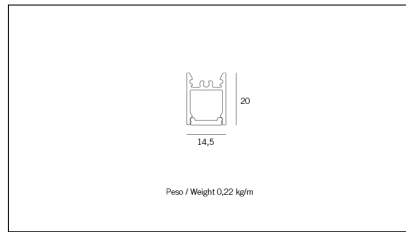

MACROLUX

Article code	Article	Colour	Light Temperature (°K)	Watt (W)	Length (mm)
1320.0112.00.92	MT1_12-92 L=max 3 m	Black (92)			
1320.0112.01.92	MT1_12/3000-92 L=3m - EMPTY STANDARD	Black (92)			3000
1320.0112.01.M20.92	MT1_12/3000-92 L=3m - 20x EMPTY STANDARD	Black (92)			3000
1320.0112.120.2700.92	MT1_12/9,6/2700°K-92	Black (92)	2700	9,6	
1320.0112.120.4000.92	MT1_12/9,6/4000°K-92	Black (92)	4000	9,6	
1320.0112.120.92	MT1_12/9,6/3000°K-92	Black (92)	3000	9,6	
1320.0112.240.2700.92	MT1_12/19.6W/2700°K-92	Black (92)	2700	19,6	
1320.0112.240.4000.92	MT1_12/19.6W/4000°K-92	Black (92)	4000	19,6	
1320.0112.240.92	MT1_12/19.6W/3000°K-92	Black (92)	3000	19,6	

Article code	Article	Colour	Light Temperature (°K)	Watt (W)	Length (mm)
1320.0112.00.94	MT1_12-94 L=max 3 m	White (94)			
1320.0112.01.94	MT1_12/3000-94 L=3m - EMPTY STANDARD	White (94)			3000
1320.0112.01.M20.94	MT1_12/3000-94 L=3m - 20x EMPTY STANDARD	White (94)			3000
1320.0112.120.2700.94	MT1_12/9,6/2700°K-94	White (94)	2700	9,6	
1320.0112.120.4000.94	MT1_12/9,6/4000°K-94	White (94)	4000	9,6	
1320.0112.120.94	MT1_12/9,6/3000°K-94	White (94)	3000	9,6	
1320.0112.240.2700.94	MT1_12/19.6W/2700°K-94	White (94)	2700	19,6	
1320.0112.240.4000.94	MT1_12/19.6W/4000°K-94	White (94)	4000	19,6	
1320.0112.240.94	MT1_12/19.6W/3000°K-94	White (94)	3000	19,6	

Article code	Name	Description	Watt (W)	Driver's type
1.97745	Driver LED 24V 200W IP67	Dimensioni 69 x 37 x 206 mm	200	On/Off

Article code	Name	Description	Colour
1320.5112.94	MT1_12/TC-4	Testata di chiusura, finitura bianco / End cap, finishing white (1 pz.)	White (94)
1320.5112.94.10	MT1_12/TC-4 - 10 PZ	Testata di chiusura, finitura bianco / End cap, finishing white	White (94)