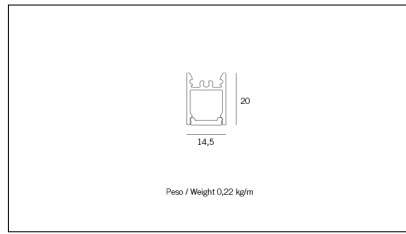

# MACROLUX

Article code	Article	Colour	Light Temperature (°K)	Watt (W)	Length (mm)
1320.0112.00.92	MT1_12-92 L=max 3 m	Black (92)			
1320.0112.01.92	MT1_12/3000-92 L=3m - EMPTY STANDARD	Black (92)			3000
1320.0112.01.M20.92	MT1_12/3000-92 L=3m - 20x EMPTY STANDARD	Black (92)			3000
1320.0112.120.2700.92	MT1_12/9,6/2700°K-92	Black (92)	2700	9,6	
1320.0112.120.4000.92	MT1_12/9,6/4000°K-92	Black (92)	4000	9,6	
1320.0112.120.92	MT1_12/9,6/3000°K-92	Black (92)	3000	9,6	
1320.0112.240.2700.92	MT1_12/19.6W/2700°K-92	Black (92)	2700	19,6	
1320.0112.240.4000.92	MT1_12/19.6W/4000°K-92	Black (92)	4000	19,6	
1320.0112.240.92	MT1_12/19.6W/3000°K-92	Black (92)	3000	19,6	

Article code	Article	Colour	Light Temperature (°K)	Watt (W)	Length (mm)
1320.0112.00.94	MT1_12-94 L=max 3 m	White (94)			
1320.0112.01.94	MT1_12/3000-94 L=3m - EMPTY STANDARD	White (94)			3000
1320.0112.01.M20.94	MT1_12/3000-94 L=3m - 20x EMPTY STANDARD	White (94)			3000
1320.0112.120.2700.94	MT1_12/9,6/2700°K-94	White (94)	2700	9,6	
1320.0112.120.4000.94	MT1_12/9,6/4000°K-94	White (94)	4000	9,6	
1320.0112.120.94	MT1_12/9,6/3000°K-94	White (94)	3000	9,6	
1320.0112.240.2700.94	MT1_12/19.6W/2700°K-94	White (94)	2700	19,6	
1320.0112.240.4000.94	MT1_12/19.6W/4000°K-94	White (94)	4000	19,6	
1320.0112.240.94	MT1_12/19.6W/3000°K-94	White (94)	3000	19,6	

Article code	Name	Description	Watt (W)
1.97745	Driver LED 24V 200W IP67	Dimensioni 69 x 37 x 206 mm	200

Article code	Name	Description	Colour
1320.5112.94	MT1_12/TC-4	Testata di chiusura, finitura bianco / End cap, finishing white (1 pz.)	White (94)
1320.5112.94.10	MT1_12/TC-4 - 10 PZ	Testata di chiusura, finitura bianco / End cap, finishing white	White (94)