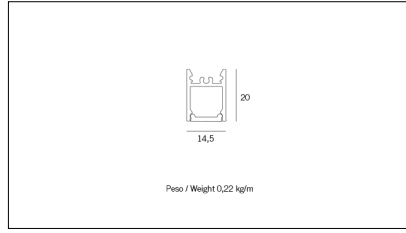

MACROLUX

Article code	Article	Colour	Light Temperature (°K)	Watt (W)	Length (mm)
1320.0112.00.92	MT1_12-92 L=max 3 m	Black (92)			
1320.0112.01.92	MT1_12/3000-92 L=3m - EMPTY STANDARD	Black (92)			3000
1320.0112.01.M20.92	MT1_12/3000-92 L=3m - 20x EMPTY STANDARD	Black (92)			3000
1320.0112.120.2700.92	MT1_12/9,6/2700°K-92	Black (92)	2700	9,6	
1320.0112.120.4000.92	MT1_12/9,6/4000°K-92	Black (92)	4000	9,6	
1320.0112.120.92	MT1_12/9,6/3000°K-92	Black (92)	3000	9,6	
1320.0112.240.2700.92	MT1_12/19.6W/2700°K-92	Black (92)	2700	19,6	
1320.0112.240.4000.92	MT1_12/19.6W/4000°K-92	Black (92)	4000	19,6	
1320.0112.240.92	MT1_12/19.6W/3000°K-92	Black (92)	3000	19,6	

Article code	Article	Colour	Light Temperature (°K)	Watt (W)	Length (mm)
1320.0112.00.94	MT1_12-94 L=max 3 m	White (94)			
1320.0112.01.94	MT1_12/3000-94 L=3m - EMPTY STANDARD	White (94)			3000
1320.0112.01.M20.94	MT1_12/3000-94 L=3m - 20x EMPTY STANDARD	White (94)			3000
1320.0112.120.2700.94	MT1_12/9,6/2700°K-94	White (94)	2700	9,6	
1320.0112.120.4000.94	MT1_12/9,6/4000°K-94	White (94)	4000	9,6	
1320.0112.120.94	MT1_12/9,6/3000°K-94	White (94)	3000	9,6	
1320.0112.240.2700.94	MT1_12/19.6W/2700°K-94	White (94)	2700	19,6	
1320.0112.240.4000.94	MT1_12/19.6W/4000°K-94	White (94)	4000	19,6	
1320.0112.240.94	MT1_12/19.6W/3000°K-94	White (94)	3000	19,6	

Article code	Name	Description	Watt (W)	Driver's type
1.97745	Driver LED 24V 200W IP67	Dimensioni 69 x 37 x 206 mm	200	On/Off

Article code	Name	Description	Colour
1320.5112.94	MT1_12/TC-4	Testata di chiusura, finitura bianco / End cap, finishing white (1 pz.)	White (94)
1320.5112.94.10	MT1_12/TC-4 - 10 PZ	Testata di chiusura, finitura bianco / End cap, finishing white	White (94)