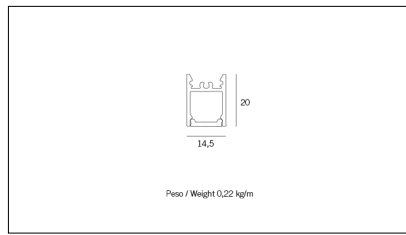

# MACROLUX

Article code	Article	Colour	Light Temperature (°K)	Watt (W)	Length (mm)
1320.0112.00.92	MT1_12-92 L=max 3 m	Black (92)			
1320.0112.01.92	MT1_12/3000-92 L=3m - EMPTY STANDARD	Black (92)			3000
1320.0112.01.M20.92	MT1_12/3000-92 L=3m - 20x EMPTY STANDARD	Black (92)			3000
1320.0112.120.2700.92	MT1_12/9,6/2700°K-92	Black (92)	2700	9,6	
1320.0112.120.4000.92	MT1_12/9,6/4000°K-92	Black (92)	4000	9,6	
1320.0112.120.92	MT1_12/9,6/3000°K-92	Black (92)	3000	9,6	
1320.0112.240.2700.92	MT1_12/19.6W/2700°K-92	Black (92)	2700	19,6	
1320.0112.240.4000.92	MT1_12/19.6W/4000°K-92	Black (92)	4000	19,6	
1320.0112.240.92	MT1_12/19.6W/3000°K-92	Black (92)	3000	19,6	

Article code	Article	Colour	Light Temperature (°K)	Watt (W)	Length (mm)
1320.0112.00.94	MT1_12-94 L=max 3 m	White (94)			
1320.0112.01.94	MT1_12/3000-94 L=3m - EMPTY STANDARD	White (94)			3000
1320.0112.01.M20.94	MT1_12/3000-94 L=3m - 20x EMPTY STANDARD	White (94)			3000
1320.0112.120.2700.94	MT1_12/9,6/2700°K-94	White (94)	2700	9,6	
1320.0112.120.4000.94	MT1_12/9,6/4000°K-94	White (94)	4000	9,6	
1320.0112.120.94	MT1_12/9,6/3000°K-94	White (94)	3000	9,6	
1320.0112.240.2700.94	MT1_12/19.6W/2700°K-94	White (94)	2700	19,6	
1320.0112.240.4000.94	MT1_12/19.6W/4000°K-94	White (94)	4000	19,6	
1320.0112.240.94	MT1_12/19.6W/3000°K-94	White (94)	3000	19,6	

Article code	Name	Description	Watt (W)
1.97745	Driver LED 24V 200W IP67	Dimensioni 69 x 37 x 206 mm	200

Article code	Name	Description	Colour
1320.5112.94	MT1_12/TC-4	Testata di chiusura, finitura bianco / End cap, finishing white (1 pz.)	White (94)
1320.5112.94.10	MT1_12/TC-4 - 10 PZ	Testata di chiusura, finitura bianco / End cap, finishing white	White (94)