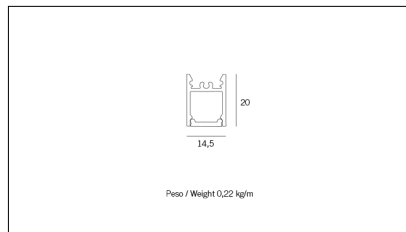

# MACROLUX

Article code	Article	Colour	Light Temperature (°K)	Watt (W)	Length (mm)
1320.0112.00.92	MT1_12-92 L=max 3 m	Black (92)			
1320.0112.01.92	MT1_12/3000-92 L=3m - EMPTY STANDARD	Black (92)			3000
1320.0112.01.M20.92	MT1_12/3000-92 L=3m - 20x EMPTY STANDARD	Black (92)			3000
1320.0112.120.2700.92	MT1_12/9,6/2700°K-92	Black (92)	2700	9,6	
1320.0112.120.4000.92	MT1_12/9,6/4000°K-92	Black (92)	4000	9,6	
1320.0112.120.92	MT1_12/9,6/3000°K-92	Black (92)	3000	9,6	
1320.0112.240.2700.92	MT1_12/19.6W/2700°K-92	Black (92)	2700	19,6	
1320.0112.240.4000.92	MT1_12/19.6W/4000°K-92	Black (92)	4000	19,6	
1320.0112.240.92	MT1_12/19.6W/3000°K-92	Black (92)	3000	19,6	

Article code	Article	Colour	Light Temperature (°K)	Watt (W)	Length (mm)
1320.0112.00.94	MT1_12-94 L=max 3 m	White (94)			
1320.0112.01.94	MT1_12/3000-94 L=3m - EMPTY STANDARD	White (94)			3000
1320.0112.01.M20.94	MT1_12/3000-94 L=3m - 20x EMPTY STANDARD	White (94)			3000
1320.0112.120.2700.94	MT1_12/9,6/2700°K-94	White (94)	2700	9,6	
1320.0112.120.4000.94	MT1_12/9,6/4000°K-94	White (94)	4000	9,6	
1320.0112.120.94	MT1_12/9,6/3000°K-94	White (94)	3000	9,6	
1320.0112.240.2700.94	MT1_12/19.6W/2700°K-94	White (94)	2700	19,6	
1320.0112.240.4000.94	MT1_12/19.6W/4000°K-94	White (94)	4000	19,6	
1320.0112.240.94	MT1_12/19.6W/3000°K-94	White (94)	3000	19,6	

Article code	Name	Description	Watt (W)
1.97745	Driver LED 24V 200W IP67	Dimensioni 69 x 37 x 206 mm	200

Article code	Name	Description	Colour
1320.5112.94	MT1_12/TC-4	Testata di chiusura, finitura bianco / End cap, finishing white (1 pz.)	White (94)
1320.5112.94.10	MT1_12/TC-4 - 10 PZ	Testata di chiusura, finitura bianco / End cap, finishing white	White (94)