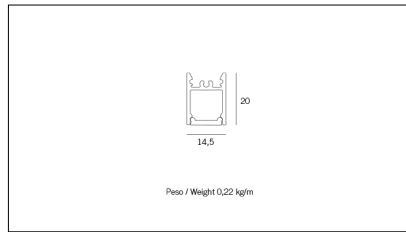

# MACROLUX

Article code	Article	Colour	Light Temperature (°K)	Watt (W)	Length (mm)
1320.0112.00.92	MT1_12-92 L=max 3 m	Black (92)			
1320.0112.01.92	MT1_12/3000-92 L=3m - EMPTY STANDARD	Black (92)			3000
1320.0112.01.M20.92	MT1_12/3000-92 L=3m - 20x EMPTY STANDARD	Black (92)			3000
1320.0112.120.2700.92	MT1_12/9,6/2700°K-92	Black (92)	2700	9,6	
1320.0112.120.4000.92	MT1_12/9,6/4000°K-92	Black (92)	4000	9,6	
1320.0112.120.92	MT1_12/9,6/3000°K-92	Black (92)	3000	9,6	
1320.0112.240.2700.92	MT1_12/19.6W/2700°K-92	Black (92)	2700	19,6	
1320.0112.240.4000.92	MT1_12/19.6W/4000°K-92	Black (92)	4000	19,6	
1320.0112.240.92	MT1_12/19.6W/3000°K-92	Black (92)	3000	19,6	

Article code	Article	Colour	Light Temperature (°K)	Watt (W)	Length (mm)
1320.0112.00.94	MT1_12-94 L=max 3 m	White (94)			
1320.0112.01.94	MT1_12/3000-94 L=3m - EMPTY STANDARD	White (94)			3000
1320.0112.01.M20.94	MT1_12/3000-94 L=3m - 20x EMPTY STANDARD	White (94)			3000
1320.0112.120.2700.94	MT1_12/9,6/2700°K-94	White (94)	2700	9,6	
1320.0112.120.4000.94	MT1_12/9,6/4000°K-94	White (94)	4000	9,6	
1320.0112.120.94	MT1_12/9,6/3000°K-94	White (94)	3000	9,6	
1320.0112.240.2700.94	MT1_12/19.6W/2700°K-94	White (94)	2700	19,6	
1320.0112.240.4000.94	MT1_12/19.6W/4000°K-94	White (94)	4000	19,6	
1320.0112.240.94	MT1_12/19.6W/3000°K-94	White (94)	3000	19,6	

Article code	Name	Description	Watt (W)
1.97745	Driver LED 24V 200W IP67	Dimensioni 69 x 37 x 206 mm	200

Article code	Name	Description	Colour
1320.5112.94	MT1_12/TC-4	Testata di chiusura, finitura bianco / End cap, finishing white (1 pz.)	White (94)
1320.5112.94.10	MT1_12/TC-4 - 10 PZ	Testata di chiusura, finitura bianco / End cap, finishing white	White (94)