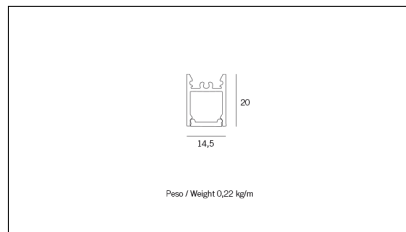

MACROLUX

Article code	Article	Colour	Light Temperature (°K)	Watt (W)	Length (mm)
1320.0112.00.92	MT1_12-92 L=max 3 m	Black (92)			
1320.0112.01.92	MT1_12/3000-92 L=3m - EMPTY STANDARD	Black (92)			3000
1320.0112.01.M20.92	MT1_12/3000-92 L=3m - 20x EMPTY STANDARD	Black (92)			3000
1320.0112.120.2700.92	MT1_12/9,6/2700°K-92	Black (92)	2700	9,6	
1320.0112.120.4000.92	MT1_12/9,6/4000°K-92	Black (92)	4000	9,6	
1320.0112.120.92	MT1_12/9,6/3000°K-92	Black (92)	3000	9,6	
1320.0112.240.2700.92	MT1_12/19.6W/2700°K-92	Black (92)	2700	19,6	
1320.0112.240.4000.92	MT1_12/19.6W/4000°K-92	Black (92)	4000	19,6	
1320.0112.240.92	MT1_12/19.6W/3000°K-92	Black (92)	3000	19,6	

Article code	Article	Colour	Light Temperature (°K)	Watt (W)	Length (mm)
1320.0112.00.94	MT1_12-94 L=max 3 m	White (94)			
1320.0112.01.94	MT1_12/3000-94 L=3m - EMPTY STANDARD	White (94)			3000
1320.0112.01.M20.94	MT1_12/3000-94 L=3m - 20x EMPTY STANDARD	White (94)			3000
1320.0112.120.2700.94	MT1_12/9,6/2700°K-94	White (94)	2700	9,6	
1320.0112.120.4000.94	MT1_12/9,6/4000°K-94	White (94)	4000	9,6	
1320.0112.120.94	MT1_12/9,6/3000°K-94	White (94)	3000	9,6	
1320.0112.240.2700.94	MT1_12/19.6W/2700°K-94	White (94)	2700	19,6	
1320.0112.240.4000.94	MT1_12/19.6W/4000°K-94	White (94)	4000	19,6	
1320.0112.240.94	MT1_12/19.6W/3000°K-94	White (94)	3000	19,6	

Article code	Name	Description	Watt (W)	Driver's type
1.97745	Driver LED 24V 200W IP67	Dimensioni 69 x 37 x 206 mm	200	On/Off

Article code	Name	Description	Colour
1320.5112.94	MT1_12/TC-4	Testata di chiusura, finitura bianco / End cap, finishing white (1 pz.)	White (94)
1320.5112.94.10	MT1_12/TC-4 - 10 PZ	Testata di chiusura, finitura bianco / End cap, finishing white	White (94)