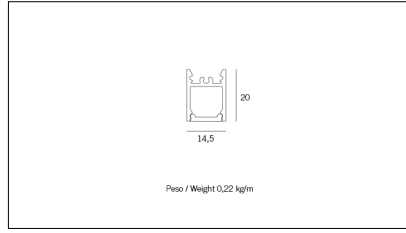

# MACROLUX

Article code	Article	Colour	Light Temperature (°K)	Watt (W)	Length (mm)
1320.0112.00.92	MT1_12-92 L=max 3 m	Black (92)			
1320.0112.01.92	MT1_12/3000-92 L=3m - EMPTY STANDARD	Black (92)			3000
1320.0112.01.M20.92	MT1_12/3000-92 L=3m - 20x EMPTY STANDARD	Black (92)			3000
1320.0112.120.2700.92	MT1_12/9,6/2700°K-92	Black (92)	2700	9,6	
1320.0112.120.4000.92	MT1_12/9,6/4000°K-92	Black (92)	4000	9,6	
1320.0112.120.92	MT1_12/9,6/3000°K-92	Black (92)	3000	9,6	
1320.0112.240.2700.92	MT1_12/19.6W/2700°K-92	Black (92)	2700	19,6	
1320.0112.240.4000.92	MT1_12/19.6W/4000°K-92	Black (92)	4000	19,6	
1320.0112.240.92	MT1_12/19.6W/3000°K-92	Black (92)	3000	19,6	

Article code	Article	Colour	Light Temperature (°K)	Watt (W)	Length (mm)
1320.0112.00.94	MT1_12-94 L=max 3 m	White (94)			
1320.0112.01.94	MT1_12/3000-94 L=3m - EMPTY STANDARD	White (94)			3000
1320.0112.01.M20.94	MT1_12/3000-94 L=3m - 20x EMPTY STANDARD	White (94)			3000
1320.0112.120.2700.94	MT1_12/9,6/2700°K-94	White (94)	2700	9,6	
1320.0112.120.4000.94	MT1_12/9,6/4000°K-94	White (94)	4000	9,6	
1320.0112.120.94	MT1_12/9,6/3000°K-94	White (94)	3000	9,6	
1320.0112.240.2700.94	MT1_12/19.6W/2700°K-94	White (94)	2700	19,6	
1320.0112.240.4000.94	MT1_12/19.6W/4000°K-94	White (94)	4000	19,6	
1320.0112.240.94	MT1_12/19.6W/3000°K-94	White (94)	3000	19,6	

Article code	Name	Description	Watt (W)
1.97745	Driver LED 24V 200W IP67	Dimensioni 69 x 37 x 206 mm	200

Article code	Name	Description	Colour
1320.5112.94	MT1_12/TC-4	Testata di chiusura, finitura bianco / End cap, finishing white (1 pz.)	White (94)
1320.5112.94.10	MT1_12/TC-4 - 10 PZ	Testata di chiusura, finitura bianco / End cap, finishing white	White (94)