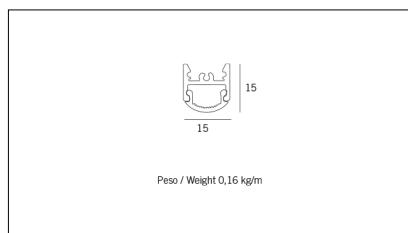

Article code	Article	Colour	Light Temperature (°K)	Watt (W)	Length (mm)
1302.0015.00.94	MB_15-94 L=max 3 m	White (94)			
1302.0015.01.94	MB_15/3000-94 L=3m - EMPTY STANDARD	White (94)			3000
1302.0015.01.M20.94	MB_15/3000-94 L=3m - 20x EMPTY STANDARD	White (94)			3000
1302.0015.120.2700.94	MB_15/9,6W/2700°K-94	White (94)	2700	9,6	
1302.0015.120.4000.94	MB_15/9,6W/4000°K-94	White (94)	4000	9,6	
1302.0015.120.94	MB_15/9,6W/3000°K-94	White (94)	3000	9,6	
1302.0015.240.2700.94	MB_15/19.6W/2700°K-94	White (94)	2700	19,6	
1302.0015.240.4000.94	MB_15/19.6W/4000°K-94	White (94)	4000	19,6	
1302.0015.240.94	MB_15/19.6W/3000°K-94	White (94)	3000	19,6	
1302.0115.1000.2700.94	*MB_15	White (94)	2700	19,6	1000
1302.0115.1000.4000.94	*MB_15	White (94)	4000	19,6	1000
1302.0115.1000.94	MB_15-PLAFONE/1000/19.6W/3000°K-94	White (94)	3000	19,6	1000
1302.0115.1500.2700.94	MB_15-PLAFONE/1520/25,5W/2700°K-94	White (94)	2700	29,4	1500
1302.0115.1500.4000.94	MB_15-PLAFONE/1520/25,5W/4000°K-94	White (94)	4000	29,4	1500
1302.0115.1500.94	MB_15-PLAFONE/1500/25,5W/3000°K-94	White (94)	3000	29,4	1500
1302.0115.500.2700.94	MB_15-PLAFONE/500/10W/2700°K-94	White (94)	2700	9,8	500
1302.0115.500.4000.94	*MB_15	White (94)	4000	9,8	500
1302.0115.500.94	MB_15-PLAFONE/500/8,5W/3000°K-94	White (94)	3000	9,8	500