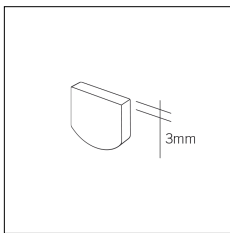

Article code	Name	Description	Colour
1302.5015.92	MB_15/TC-92	Testata di chiusura, finitura nero / End cap, finishing black (1 pz.)	Black (92)
1302.5015.92.10	MB_15/TC-92 - 10 PZ	Testata di chiusura, finitura nero / End cap, finishing black	Black (92)