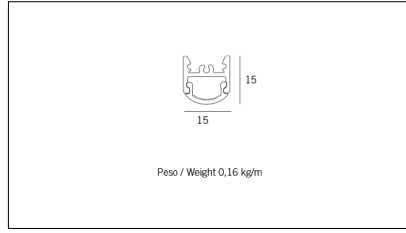

Article code	Article	Colour	Light Temperature (°K)	Watt (W)	Length (mm)
1302.0015.00.92	MB_15-92 L=max 3 m	Black (92)			
1302.0015.01.92	MB_15/3000-92 L=3m - EMPTY STANDARD	Black (92)			3000
1302.0015.01.M20.92	MB_15/3000-92 L=3m - 20x EMPTY STANDARD	Black (92)			3000
1302.0015.120.2700.92	MB_15/9,6W/2700°K-92	Black (92)	2700	9,6	
1302.0015.120.4000.92	MB_15/9,6W/4000°K-92	Black (92)	4000	9,6	
1302.0015.120.92	MB_15/9,6W/3000°K-92	Black (92)	3000	9,6	
1302.0015.240.2700.92	MB_15/19.6W/2700°K-92	Black (92)	2700	19,6	
1302.0015.240.4000.92	MB_15/19.6W/4000°K-92	Black (92)	4000	19,6	
1302.0015.240.92	MB_15/19.6W/3000°K-92	Black (92)	3000	19,6	
1302.0115.1000.2700.92	*MB_15	Black (92)	2700	19,6	1000
1302.0115.1000.4000.92	*MB_15	Black (92)	4000	19,6	1000
1302.0115.1000.92	*MB_15	Black (92)	3000	19,6	1000
1302.0115.1500.2700.92	*MB_15	Black (92)	2700	29,4	1500
1302.0115.1500.4000.92	*MB_15	Black (92)	4000	29,4	1500
1302.0115.1500.92	*MB_15	Black (92)	3000	29,4	1500
1302.0115.500.2700.92	*MB_15	Black (92)	2700	9,8	500
1302.0115.500.4000.92	*MB_15	Black (92)	4000	9,8	500
1302.0115.500.92	*MB_15	Black (92)	3000	9,8	500