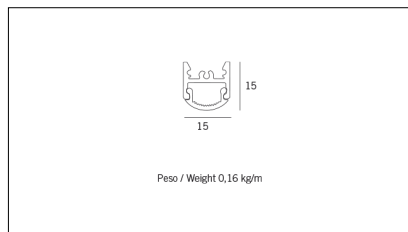

MACROLUX

Article code	Article	Colour	Light Temperature (°K)	Watt (W)	Length (mm)
1302.0015.00.98	MB_15-98 L=max 3 m	Grey anodize (98)			
1302.0015.01.098	MB_15/3000-98 L=3m - EMPTY STANDARD	Grey anodize (98)			3000
1302.0015.01.M20.98	MB_15/3000-98 L=3m - 20x EMPTY STANDARD	Grey anodize (98)			3000
1302.0015.120.2700.98	MB_15/9,6W/2700°K-98	Grey anodize (98)	2700	9,6	
1302.0015.120.4000.98	MB_15/9,6W/4000°K-98	Grey anodize (98)	4000	9,6	
1302.0015.120.98	MB_15/9,6W/3000°K-98	Grey anodize (98)	3000	9,6	
1302.0015.240.2700.98	MB_15/19.6W/2700°K-98	Grey anodize (98)	2700	19,6	
1302.0015.240.4000.98	MB_15/19.6W/4000°K-98	Grey anodize (98)	4000	19,6	
1302.0015.240.98	MB_15/19.6W/3000°K-98	Grey anodize (98)	3000	19,6	
1302.0115.1000.2700.98	MB_15-PLAFONE/1000/17W/2700°K-98	Grey anodize (98)	2700	19,6	1000
1302.0115.1000.4000.98	*MB_15	Grey anodize (98)	4000	19,6	1000
1302.0115.1000.98	*MB_15	Grey anodize (98)	3000	19,6	1000
1302.0115.1500.2700.98	*MB_15	Grey anodize (98)	2700	29,4	1500
1302.0115.1500.4000.98	*MB_15	Grey anodize (98)	4000	29,4	1500
1302.0115.1500.98	MB_15-PLAFONE/1500/25,5W/3000°K-98	Grey anodize (98)	3000	29,4	1500
1302.0115.500.2700.98	MB_15-PLAFONE/500/8,5W/2700°K-98	Grey anodize (98)	2700	9,8	500
1302.0115.500.4000.98	*MB_15	Grey anodize (98)	4000	9,8	500
1302.0115.500.98	MB_15-PLAFONE/500/8,5W/3000°K-98	Grey anodize (98)	3000	9,8	500