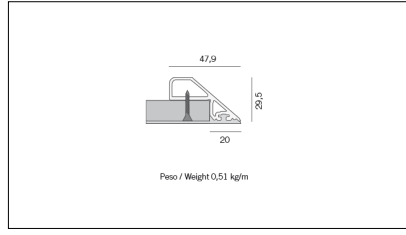

# MACROLUX

Article code	Article	Colour	Type of recessed	Length (mm)
1312.0020.00.90	ML_20-90 L=max 3 m	Natural Aluminium (90)	Plasterboard	
1312.0020.01.90	ML_20/3000-90 L=3m - EMPTY STANDARD	Natural Aluminium (90)	Plasterboard	3000
1312.0020.01.M20.90	ML_20/3000-90 L=3m - 20x EMPTY STANDARD	Natural Aluminium (90)	Plasterboard	3000