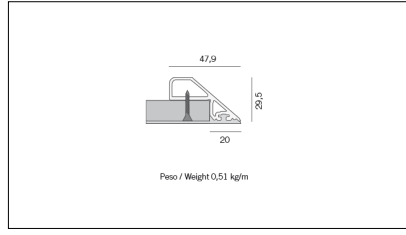

MACROLUX

Article code	Article	Colour	Type of recessed	Length (mm)
1312.0020.00.90	ML_20-90 L=max 3 m	Natural Aluminium (90)	Plasterboard	
1312.0020.01.90	ML_20/3000-90 L=3m - EMPTY STANDARD	Natural Aluminium (90)	Plasterboard	3000
1312.0020.01.M20.90	ML_20/3000-90 L=3m - 20x EMPTY STANDARD	Natural Aluminium (90)	Plasterboard	3000