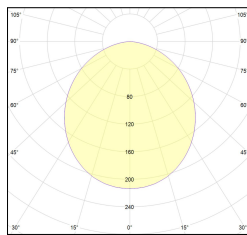

# MACROLUX

Article code	Article	Colour	Diffuser	Type of recessed	Light Temperature (°K)	Watt (W)	Length (mm)
1320.0027.00.94	MT0_27/DO-94 L=max 3 m	White (94)	Opal				
1320.0027.01.94	MT0_27/DO/3000-94 L=3m - EMPTY STANDARD	White (94)	Opal	Plasterboard			3000
1320.0027.01.M10.94	MT0_27/DO/3000-94 L=3m - 10x EMPTY STANDARD	White (94)	Opal	Plasterboard			3000
1320.0027.120.2700.94	MT0_27/9,6W/2700°K-94	White (94)	Opal	Plasterboard	2700	9,6	
1320.0027.120.4000.94	mt0_27/4000-94#	White (94)	Opal	Plasterboard	4000	9,6	
1320.0027.120.94	MT0_27/9,6W/3000°K-94	White (94)	Opal	Plasterboard	3000	9,6	
1320.0027.240.2700.94	MT0_27/19.6W/2700°K-94	White (94)	Opal	Plasterboard	2700	19,6	
1320.0027.240.4000.94	MT0_27/19.6W/4000°K-94	White (94)	Opal	Plasterboard	4000	19,6	
1320.0027.240.94	MT0_27/19.6W/3000°K-94	White (94)	Opal	Plasterboard	3000	19,6	
1320.00279.00.94	MT0_27/DP-94 L=max 3 m	White (94)	Prismatic				
1320.00279.01.94	MT0_27/DP/3000-94 L=3m - EMPTY STANDARD	White (94)	Prismatic	Plasterboard			3000
1320.00279.01.M10.94	MT0_27/DP/3000-94 L=3m - 10x EMPTY STANDARD	White (94)	Prismatic	Plasterboard			3000
1320.00279.120.2700.94	MT0_27/DP/9,6W/2700°K-94	White (94)	Prismatic	Plasterboard	2700	9,6	
1320.00279.120.4000.94	MT0_27/DP/9,6W/4000°K-94	White (94)	Prismatic	Plasterboard	4000	9,6	
1320.00279.120.94	MT0_27/DP/9,6W/3000°K-94	White (94)	Prismatic	Plasterboard	3000	9,6	
1320.00279.240.2700.94	MT0_27/DP/19.6W/2700°K-94	White (94)	Prismatic	Plasterboard	2700	19,6	
1320.00279.240.4000.94	MT0_27/DP/19.6W/4000°K-94	White (94)	Prismatic	Plasterboard	4000	19,6	
1320.00279.240.94	MT0_27/DP/19.6W/3000°K-94	White (94)	Prismatic	Plasterboard	3000	19,6	