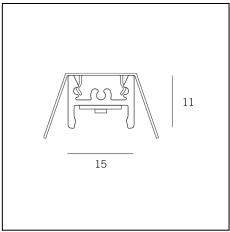

Article code	Name	Description	Watt (W)	Driver's type
1.024075	Driver LED 24V 75W IP20		75	On/Off

Article code	Name	Description	Watt (W)
1.97759	Driver LED 24V 150W IP67		150

Article code	Name	Description	Watt (W)
1.97745	Driver LED 24V 200W IP67	Dimensioni 69 x 37 x 206 mm	200

Article code	Name	Description	Watt (W)	Light Temperature (°K)	Length (mm)
1310.27.300	MKT_27/300/7,5W/3000°K	Profilo alluminio L=300 mm 7,5W 24V 950lm 3000°K CRI>90 - Driver escluso	7,5	3000	300

Article code	Name	Description	Watt (W)	Light Temperature (°K)	Length (mm)
1310.27.600	MKT_27/600/15W/3000°K	Profilo alluminio L=600 mm 15W 24V 1900lm 3000°K CRI>90 - Driver escluso	15	3000	600

Article code	Name	Description	Watt (W)	Light Temperature (°K)	Length (mm)
1310.27.900	MKT_27/900/22,5W/3000°K	Profilo alluminio L=900 mm 22,5W 24V 2850lm 3000°K CRI>90 - Driver escluso	22,5	3000	900

Article code	Name	Description	Watt (W)	Light Temperature (°K)	Length (mm)
1310.27.1200	MKT_27/1200/30W/3000°K	Profilo alluminio L=1200 mm 30W 24V 3800lm 3000°K CRI>90 - Driver escluso	30	3000	1200

Article code	Name	Description	Length (mm)
1310.27.00	MKT_27/CA	Cavo 24V di alimentazione L=500 mm	500

Article code	Name	Description	Colour
1320.5027.94	MT0_27/TC-4	Testata di chiusura, finitura bianco	White (94)
1320.5027.94.10	MT0_27/TC-4 - 10 PZ	Testata di chiusura finitura bianco	White (94)