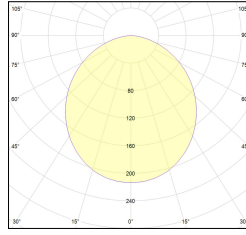

# MACROLUX

Article code	Article	Colour	Diffuser	Type of recessed	Light Temperature (°K)	Watt (W)	Length (mm)
1320.0027.00.94	MT0_27/DO-94 L=max 3 m	White (94)	Opal				
1320.0027.01.94	MT0_27/DO/3000-94 L=3m - EMPTY STANDARD	White (94)	Opal	Plasterboard			3000
1320.0027.01.M10.94	MT0_27/DO/3000-94 L=3m - 10x EMPTY STANDARD	White (94)	Opal	Plasterboard			3000
1320.0027.120.2700.94	MT0_27/9,6W/2700°K-94	White (94)	Opal	Plasterboard	2700	9,6	
1320.0027.120.4000.94	mt0_27/4000-94#	White (94)	Opal	Plasterboard	4000	9,6	
1320.0027.120.94	MT0_27/9,6W/3000°K-94	White (94)	Opal	Plasterboard	3000	9,6	
1320.0027.240.2700.94	MT0_27/19.6W/2700°K-94	White (94)	Opal	Plasterboard	2700	19,6	
1320.0027.240.4000.94	MT0_27/19.6W/4000°K-94	White (94)	Opal	Plasterboard	4000	19,6	
1320.0027.240.94	MT0_27/19.6W/3000°K-94	White (94)	Opal	Plasterboard	3000	19,6	
1320.00279.00.94	MT0_27/DP-94 L=max 3 m	White (94)	Prismatic				
1320.00279.01.94	MT0_27/DP/3000-94 L=3m - EMPTY STANDARD	White (94)	Prismatic	Plasterboard			3000
1320.00279.01.M10.94	MT0_27/DP/3000-94 L=3m - 10x EMPTY STANDARD	White (94)	Prismatic	Plasterboard			3000
1320.00279.120.2700.94	MT0_27/DP/9,6W/2700°K-94	White (94)	Prismatic	Plasterboard	2700	9,6	
1320.00279.120.4000.94	MT0_27/DP/9,6W/4000°K-94	White (94)	Prismatic	Plasterboard	4000	9,6	
1320.00279.120.94	MT0_27/DP/9,6W/3000°K-94	White (94)	Prismatic	Plasterboard	3000	9,6	
1320.00279.240.2700.94	MT0_27/DP/19.6W/2700°K-94	White (94)	Prismatic	Plasterboard	2700	19,6	
1320.00279.240.4000.94	MT0_27/DP/19.6W/4000°K-94	White (94)	Prismatic	Plasterboard	4000	19,6	
1320.00279.240.94	MT0_27/DP/19.6W/3000°K-94	White (94)	Prismatic	Plasterboard	3000	19,6	

Article code	Name	Description	Watt (W)
1.97745	Driver LED 24V 200W IP67	Dimensioni 69 x 37 x 206 mm	200

Article code	Name	Description	Watt (W)	Light Temperature (°K)	Length (mm)
1310.27.300	MKT_27/300/7,5W/3000°K	Profilo alluminio L=300 mm 7,5W 24V 950lm 3000°K CRI>90 - Driver escluso	7,5	3000	300