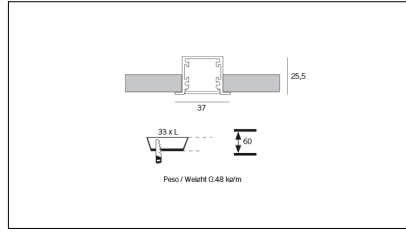

# MACROLUX

Article code	Article	Colour	Diffuser	Type of recessed	Light Temperature (°K)	Watt (W)	Length (mm)
1320.0027.00.94	MT0_27/DO-94 L=max 3 m	White (94)	Opal				
1320.0027.01.94	MT0_27/DO/3000-94 L=3m - EMPTY STANDARD	White (94)	Opal	Plasterboard			3000
1320.0027.01.M10.94	MT0_27/DO/3000-94 L=3m - 10x EMPTY STANDARD	White (94)	Opal	Plasterboard			3000
1320.0027.120.2700.94	MT0_27/9,6W/2700°K-94	White (94)	Opal	Plasterboard	2700	9,6	
1320.0027.120.4000.94	mt0_27/4000-94#	White (94)	Opal	Plasterboard	4000	9,6	
1320.0027.120.94	MT0_27/9,6W/3000°K-94	White (94)	Opal	Plasterboard	3000	9,6	
1320.0027.240.2700.94	MT0_27/19.6W/2700°K-94	White (94)	Opal	Plasterboard	2700	19,6	
1320.0027.240.4000.94	MT0_27/19.6W/4000°K-94	White (94)	Opal	Plasterboard	4000	19,6	
1320.0027.240.94	MT0_27/19.6W/3000°K-94	White (94)	Opal	Plasterboard	3000	19,6	
1320.00279.00.94	MT0_27/DP-94 L=max 3 m	White (94)	Prismatic				
1320.00279.01.94	MT0_27/DP/3000-94 L=3m - EMPTY STANDARD	White (94)	Prismatic	Plasterboard			3000
1320.00279.01.M10.94	MT0_27/DP/3000-94 L=3m - 10x EMPTY STANDARD	White (94)	Prismatic	Plasterboard			3000
1320.00279.120.2700.94	MT0_27/DP/9,6W/2700°K-94	White (94)	Prismatic	Plasterboard	2700	9,6	
1320.00279.120.4000.94	MT0_27/DP/9,6W/4000°K-94	White (94)	Prismatic	Plasterboard	4000	9,6	
1320.00279.120.94	MT0_27/DP/9,6W/3000°K-94	White (94)	Prismatic	Plasterboard	3000	9,6	
1320.00279.240.2700.94	MT0_27/DP/19.6W/2700°K-94	White (94)	Prismatic	Plasterboard	2700	19,6	
1320.00279.240.4000.94	MT0_27/DP/19.6W/4000°K-94	White (94)	Prismatic	Plasterboard	4000	19,6	
1320.00279.240.94	MT0_27/DP/19.6W/3000°K-94	White (94)	Prismatic	Plasterboard	3000	19,6	

Article code	Name	Description	Watt (W)
1.97745	Driver LED 24V 200W IP67	Dimensioni 69 x 37 x 206 mm	200

Article code	Name	Description	Watt (W)	Light Temperature (°K)	Length (mm)
1310.27.300	MKT_27/300/7,5W/3000°K	Profilo alluminio L=300 mm 7,5W 24V 950lm 3000°K CRI>90 - Driver escluso	7,5	3000	300