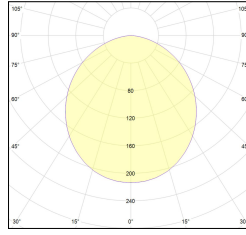

MACROLUX

| Article code | Article | Colour | Diffuser | Type of recessed | Light Temperature (°K) | Watt (W) | Length (mm) |
|------------------------|---|------------|-----------|------------------|------------------------|----------|-------------|
| 1320.0027.00.94 | MT0_27/DO-94 L=max 3 m | White (94) | Opal | | | | |
| 1320.0027.01.94 | MT0_27/DO/3000-94 L=3m - EMPTY STANDARD | White (94) | Opal | Plasterboard | | | 3000 |
| 1320.0027.01.M10.94 | MT0_27/DO/3000-94 L=3m - 10x EMPTY STANDARD | White (94) | Opal | Plasterboard | | | 3000 |
| 1320.0027.120.2700.94 | MT0_27/9,6W/2700°K-94 | White (94) | Opal | Plasterboard | 2700 | 9,6 | |
| 1320.0027.120.4000.94 | mt0_27/4000-94# | White (94) | Opal | Plasterboard | 4000 | 9,6 | |
| 1320.0027.120.94 | MT0_27/9,6W/3000°K-94 | White (94) | Opal | Plasterboard | 3000 | 9,6 | |
| 1320.0027.240.2700.94 | MT0_27/19.6W/2700°K-94 | White (94) | Opal | Plasterboard | 2700 | 19,6 | |
| 1320.0027.240.4000.94 | MT0_27/19.6W/4000°K-94 | White (94) | Opal | Plasterboard | 4000 | 19,6 | |
| 1320.0027.240.94 | MT0_27/19.6W/3000°K-94 | White (94) | Opal | Plasterboard | 3000 | 19,6 | |
| 1320.00279.00.94 | MT0_27/DP-94 L=max 3 m | White (94) | Prismatic | | | | |
| 1320.00279.01.94 | MT0_27/DP/3000-94 L=3m - EMPTY STANDARD | White (94) | Prismatic | Plasterboard | | | 3000 |
| 1320.00279.01.M10.94 | MT0_27/DP/3000-94 L=3m - 10x EMPTY STANDARD | White (94) | Prismatic | Plasterboard | | | 3000 |
| 1320.00279.120.2700.94 | MT0_27/DP/9,6W/2700°K-94 | White (94) | Prismatic | Plasterboard | 2700 | 9,6 | |
| 1320.00279.120.4000.94 | MT0_27/DP/9,6W/4000°K-94 | White (94) | Prismatic | Plasterboard | 4000 | 9,6 | |
| 1320.00279.120.94 | MT0_27/DP/9,6W/3000°K-94 | White (94) | Prismatic | Plasterboard | 3000 | 9,6 | |
| 1320.00279.240.2700.94 | MT0_27/DP/19.6W/2700°K-94 | White (94) | Prismatic | Plasterboard | 2700 | 19,6 | |
| 1320.00279.240.4000.94 | MT0_27/DP/19.6W/4000°K-94 | White (94) | Prismatic | Plasterboard | 4000 | 19,6 | |
| 1320.00279.240.94 | MT0_27/DP/19.6W/3000°K-94 | White (94) | Prismatic | Plasterboard | 3000 | 19,6 | |