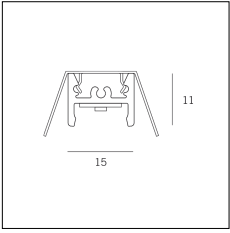

Article code	Name	Description	Watt (W)	Driver's type
1.024075	Driver LED 24V 75W IP20		75	On/Off

Article code	Name	Description	Watt (W)
1.97759	Driver LED 24V 150W IP67		150

Article code	Name	Description	Watt (W)
1.97745	Driver LED 24V 200W IP67	Dimensioni 69 x 37 x 206 mm	200

Article code	Name	Description	Watt (W)	Light Temperature (°K)	Length (mm)
1310.27.300	MKT_27/300/7,5W/3000°K	Profilo alluminio L=300 mm 7,5W 24V 950lm 3000°K CRI>90 - Driver escluso	7,5	3000	300

Article code	Name	Description	Watt (W)	Light Temperature (°K)	Length (mm)
1310.27.600	MKT_27/600/15W/3000°K	Profilo alluminio L=600 mm 15W 24V 1900lm 3000°K CRI>90 - Driver escluso	15	3000	600

Article code	Name	Description	Watt (W)	Light Temperature (°K)	Length (mm)
1310.27.900	MKT_27/900/22,5W/3000°K	Profilo alluminio L=900 mm 22,5W 24V 2850lm 3000°K CRI>90 - Driver escluso	22,5	3000	900

Article code	Name	Description	Watt (W)	Light Temperature (°K)	Length (mm)
1310.27.1200	MKT_27/1200/30W/3000°K	Profilo alluminio L=1200 mm 30W 24V 3800lm 3000°K CRI>90 - Driver escluso	30	3000	1200

Article code	Name	Description	Length (mm)
1310.27.00	MKT_27/CA	Cavo 24V di alimentazione L=500 mm	500

Article code	Name	Description	Colour
1320.5027.94	MT0_27/TC-4	Testata di chiusura, finitura bianco	White (94)
1320.5027.94.10	MT0_27/TC-4 - 10 PZ	Testata di chiusura finitura bianco	White (94)