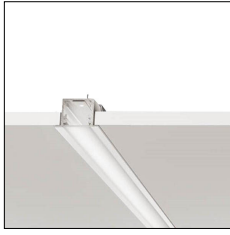

# MACROLUX

Article code	Article	Colour	Diffuser	Type of recessed	Light Temperature (°K)	Watt (W)	Length (mm)
1320.0027.00.94	MT0_27/DO-94 L=max 3 m	White (94)	Opal				
1320.0027.01.94	MT0_27/DO/3000-94 L=3m - EMPTY STANDARD	White (94)	Opal	Plasterboard			3000
1320.0027.01.M10.94	MT0_27/DO/3000-94 L=3m - 10x EMPTY STANDARD	White (94)	Opal	Plasterboard			3000
1320.0027.120.2700.94	MT0_27/9,6W/2700°K-94	White (94)	Opal	Plasterboard	2700	9,6	
1320.0027.120.4000.94	mt0_27/4000-94#	White (94)	Opal	Plasterboard	4000	9,6	
1320.0027.120.94	MT0_27/9,6W/3000°K-94	White (94)	Opal	Plasterboard	3000	9,6	
1320.0027.240.2700.94	MT0_27/19.6W/2700°K-94	White (94)	Opal	Plasterboard	2700	19,6	
1320.0027.240.4000.94	MT0_27/19.6W/4000°K-94	White (94)	Opal	Plasterboard	4000	19,6	
1320.0027.240.94	MT0_27/19.6W/3000°K-94	White (94)	Opal	Plasterboard	3000	19,6	
1320.00279.00.94	MT0_27/DP-94 L=max 3 m	White (94)	Prismatic				
1320.00279.01.94	MT0_27/DP/3000-94 L=3m - EMPTY STANDARD	White (94)	Prismatic	Plasterboard			3000
1320.00279.01.M10.94	MT0_27/DP/3000-94 L=3m - 10x EMPTY STANDARD	White (94)	Prismatic	Plasterboard			3000
1320.00279.120.2700.94	MT0_27/DP/9,6W/2700°K-94	White (94)	Prismatic	Plasterboard	2700	9,6	
1320.00279.120.4000.94	MT0_27/DP/9,6W/4000°K-94	White (94)	Prismatic	Plasterboard	4000	9,6	
1320.00279.120.94	MT0_27/DP/9,6W/3000°K-94	White (94)	Prismatic	Plasterboard	3000	9,6	
1320.00279.240.2700.94	MT0_27/DP/19.6W/2700°K-94	White (94)	Prismatic	Plasterboard	2700	19,6	
1320.00279.240.4000.94	MT0_27/DP/19.6W/4000°K-94	White (94)	Prismatic	Plasterboard	4000	19,6	
1320.00279.240.94	MT0_27/DP/19.6W/3000°K-94	White (94)	Prismatic	Plasterboard	3000	19,6	