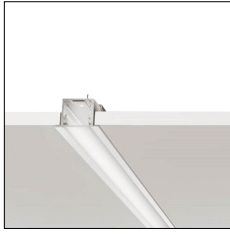

MACROLUX

| Article code | Article | Colour | Diffuser | Type of recessed | Light Temperature (°K) | Watt (W) | Length (mm) |
|------------------------|---|------------|-----------|------------------|------------------------|----------|-------------|
| 1320.0027.00.94 | MT0_27/DO-94 L=max 3 m | White (94) | Opal | | | | |
| 1320.0027.01.94 | MT0_27/DO/3000-94 L=3m - EMPTY STANDARD | White (94) | Opal | Plasterboard | | | 3000 |
| 1320.0027.01.M10.94 | MT0_27/DO/3000-94 L=3m - 10x EMPTY STANDARD | White (94) | Opal | Plasterboard | | | 3000 |
| 1320.0027.120.2700.94 | MT0_27/9,6W/2700°K-94 | White (94) | Opal | Plasterboard | 2700 | 9,6 | |
| 1320.0027.120.4000.94 | mt0_27/4000-94# | White (94) | Opal | Plasterboard | 4000 | 9,6 | |
| 1320.0027.120.94 | MT0_27/9,6W/3000°K-94 | White (94) | Opal | Plasterboard | 3000 | 9,6 | |
| 1320.0027.240.2700.94 | MT0_27/19.6W/2700°K-94 | White (94) | Opal | Plasterboard | 2700 | 19,6 | |
| 1320.0027.240.4000.94 | MT0_27/19.6W/4000°K-94 | White (94) | Opal | Plasterboard | 4000 | 19,6 | |
| 1320.0027.240.94 | MT0_27/19.6W/3000°K-94 | White (94) | Opal | Plasterboard | 3000 | 19,6 | |
| 1320.00279.00.94 | MT0_27/DP-94 L=max 3 m | White (94) | Prismatic | | | | |
| 1320.00279.01.94 | MT0_27/DP/3000-94 L=3m - EMPTY STANDARD | White (94) | Prismatic | Plasterboard | | | 3000 |
| 1320.00279.01.M10.94 | MT0_27/DP/3000-94 L=3m - 10x EMPTY STANDARD | White (94) | Prismatic | Plasterboard | | | 3000 |
| 1320.00279.120.2700.94 | MT0_27/DP/9,6W/2700°K-94 | White (94) | Prismatic | Plasterboard | 2700 | 9,6 | |
| 1320.00279.120.4000.94 | MT0_27/DP/9,6W/4000°K-94 | White (94) | Prismatic | Plasterboard | 4000 | 9,6 | |
| 1320.00279.120.94 | MT0_27/DP/9,6W/3000°K-94 | White (94) | Prismatic | Plasterboard | 3000 | 9,6 | |
| 1320.00279.240.2700.94 | MT0_27/DP/19.6W/2700°K-94 | White (94) | Prismatic | Plasterboard | 2700 | 19,6 | |
| 1320.00279.240.4000.94 | MT0_27/DP/19.6W/4000°K-94 | White (94) | Prismatic | Plasterboard | 4000 | 19,6 | |
| 1320.00279.240.94 | MT0_27/DP/19.6W/3000°K-94 | White (94) | Prismatic | Plasterboard | 3000 | 19,6 | |