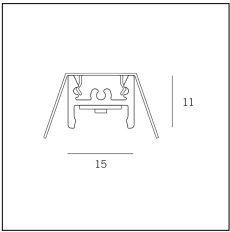

Article code	Name	Description	Watt (W)	Light Temperature (°K)	Length (mm)
1310.27.1500	MKT_27/1500/37,5W/3000°K	Profilo alluminio L=1500 mm 37,5W 24V 4750lm 3000°K CRI>90 - Driver escluso	37.5	3000	1500