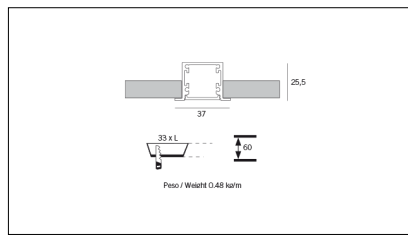

# MACROLUX

Article code	Article	Colour	Diffuser	Type of recessed	Light Temperature (°K)	Watt (W)	Length (mm)
1320.0027.00.94	MT0_27/DO-94 L=max 3 m	White (94)	Opal				
1320.0027.01.94	MT0_27/DO/3000-94 L=3m - EMPTY STANDARD	White (94)	Opal	Plasterboard			3000
1320.0027.01.M10.94	MT0_27/DO/3000-94 L=3m - 10x EMPTY STANDARD	White (94)	Opal	Plasterboard			3000
1320.0027.120.2700.94	MT0_27/9,6W/2700°K-94	White (94)	Opal	Plasterboard	2700	9,6	
1320.0027.120.4000.94	mt0_27/4000-94#	White (94)	Opal	Plasterboard	4000	9,6	
1320.0027.120.94	MT0_27/9,6W/3000°K-94	White (94)	Opal	Plasterboard	3000	9,6	
1320.0027.240.2700.94	MT0_27/19.6W/2700°K-94	White (94)	Opal	Plasterboard	2700	19,6	
1320.0027.240.4000.94	MT0_27/19.6W/4000°K-94	White (94)	Opal	Plasterboard	4000	19,6	
1320.0027.240.94	MT0_27/19.6W/3000°K-94	White (94)	Opal	Plasterboard	3000	19,6	
1320.00279.00.94	MT0_27/DP-94 L=max 3 m	White (94)	Prismatic				
1320.00279.01.94	MT0_27/DP/3000-94 L=3m - EMPTY STANDARD	White (94)	Prismatic	Plasterboard			3000
1320.00279.01.M10.94	MT0_27/DP/3000-94 L=3m - 10x EMPTY STANDARD	White (94)	Prismatic	Plasterboard			3000
1320.00279.120.2700.94	MT0_27/DP/9,6W/2700°K-94	White (94)	Prismatic	Plasterboard	2700	9,6	
1320.00279.120.4000.94	MT0_27/DP/9,6W/4000°K-94	White (94)	Prismatic	Plasterboard	4000	9,6	
1320.00279.120.94	MT0_27/DP/9,6W/3000°K-94	White (94)	Prismatic	Plasterboard	3000	9,6	
1320.00279.240.2700.94	MT0_27/DP/19.6W/2700°K-94	White (94)	Prismatic	Plasterboard	2700	19,6	
1320.00279.240.4000.94	MT0_27/DP/19.6W/4000°K-94	White (94)	Prismatic	Plasterboard	4000	19,6	
1320.00279.240.94	MT0_27/DP/19.6W/3000°K-94	White (94)	Prismatic	Plasterboard	3000	19,6	