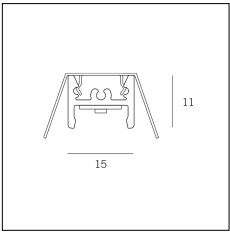

Article code	Name	Description	Watt (W)	Driver's type
1.024075	Driver LED 24V 75W IP20		75	On/Off

Article code	Name	Description	Watt (W)
1.97759	Driver LED 24V 150W IP67		150

Article code	Name	Description	Watt (W)
1.97745	Driver LED 24V 200W IP67	Dimensioni 69 x 37 x 206 mm	200

Article code	Name	Description	Watt (W)	Light Temperature (°K)	Length (mm)
1310.27.300	MKT_27/300/7,5W/3000°K	Profilo alluminio L=300 mm 7,5W 24V 950lm 3000°K CRI>90 - Driver escluso	7,5	3000	300

Article code	Name	Description	Watt (W)	Light Temperature (°K)	Length (mm)
1310.27.600	MKT_27/600/15W/3000°K	Profilo alluminio L=600 mm 15W 24V 1900lm 3000°K CRI>90 - Driver escluso	15	3000	600

Article code	Name	Description	Watt (W)	Light Temperature (°K)	Length (mm)
1310.27.900	MKT_27/900/22,5W/3000°K	Profilo alluminio L=900 mm 22,5W 24V 2850lm 3000°K CRI>90 - Driver escluso	22,5	3000	900

Article code	Name	Description	Watt (W)	Light Temperature (°K)	Length (mm)
1310.27.1200	MKT_27/1200/30W/3000°K	Profilo alluminio L=1200 mm 30W 24V 3800lm 3000°K CRI>90 - Driver escluso	30	3000	1200

Article code	Name	Description	Length (mm)
1310.27.00	MKT_27/CA	Cavo 24V di alimentazione L=500 mm	500

Article code	Name	Description	Colour
1320.5027.94	MT0_27/TC-4	Testata di chiusura, finitura bianco	White (94)
1320.5027.94.10	MT0_27/TC-4 - 10 PZ	Testata di chiusura finitura bianco	White (94)