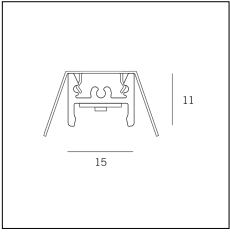

| Article code | Name | Description | Watt (W) | Driver's type |
|--------------|--------------------------|-----------------------------|----------|---------------|
| 1.97745 | Driver LED 24V 200W IP67 | Dimensioni 69 x 37 x 206 mm | 200 | On/Off |