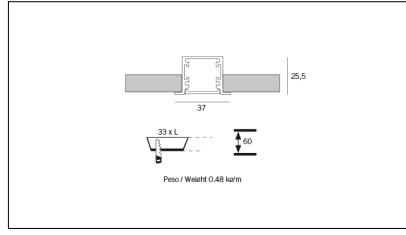

MACROLUX

| Article code | Article | Colour | Diffuser | Type of recessed | Light Temperature (°K) | Watt (W) | Length (mm) |
|------------------------|---|------------|-----------|------------------|------------------------|----------|-------------|
| 1320.0027.00.94 | MT0_27/DO-94 L=max 3 m | White (94) | Opal | | | | |
| 1320.0027.01.94 | MT0_27/DO/3000-94 L=3m - EMPTY STANDARD | White (94) | Opal | Plasterboard | | | 3000 |
| 1320.0027.01.M10.94 | MT0_27/DO/3000-94 L=3m - 10x EMPTY STANDARD | White (94) | Opal | Plasterboard | | | 3000 |
| 1320.0027.120.2700.94 | MT0_27/9,6W/2700°K-94 | White (94) | Opal | Plasterboard | 2700 | 9,6 | |
| 1320.0027.120.4000.94 | mt0_27/4000-94# | White (94) | Opal | Plasterboard | 4000 | 9,6 | |
| 1320.0027.120.94 | MT0_27/9,6W/3000°K-94 | White (94) | Opal | Plasterboard | 3000 | 9,6 | |
| 1320.0027.240.2700.94 | MT0_27/19.6W/2700°K-94 | White (94) | Opal | Plasterboard | 2700 | 19,6 | |
| 1320.0027.240.4000.94 | MT0_27/19.6W/4000°K-94 | White (94) | Opal | Plasterboard | 4000 | 19,6 | |
| 1320.0027.240.94 | MT0_27/19.6W/3000°K-94 | White (94) | Opal | Plasterboard | 3000 | 19,6 | |
| 1320.00279.00.94 | MT0_27/DP-94 L=max 3 m | White (94) | Prismatic | | | | |
| 1320.00279.01.94 | MT0_27/DP/3000-94 L=3m - EMPTY STANDARD | White (94) | Prismatic | Plasterboard | | | 3000 |
| 1320.00279.01.M10.94 | MT0_27/DP/3000-94 L=3m - 10x EMPTY STANDARD | White (94) | Prismatic | Plasterboard | | | 3000 |
| 1320.00279.120.2700.94 | MT0_27/DP/9,6W/2700°K-94 | White (94) | Prismatic | Plasterboard | 2700 | 9,6 | |
| 1320.00279.120.4000.94 | MT0_27/DP/9,6W/4000°K-94 | White (94) | Prismatic | Plasterboard | 4000 | 9,6 | |
| 1320.00279.120.94 | MT0_27/DP/9,6W/3000°K-94 | White (94) | Prismatic | Plasterboard | 3000 | 9,6 | |
| 1320.00279.240.2700.94 | MT0_27/DP/19.6W/2700°K-94 | White (94) | Prismatic | Plasterboard | 2700 | 19,6 | |
| 1320.00279.240.4000.94 | MT0_27/DP/19.6W/4000°K-94 | White (94) | Prismatic | Plasterboard | 4000 | 19,6 | |
| 1320.00279.240.94 | MT0_27/DP/19.6W/3000°K-94 | White (94) | Prismatic | Plasterboard | 3000 | 19,6 | |