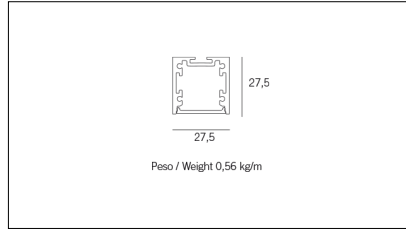

MACROLUX

Article code	Article	Colour	Diffuser	Light Temperature (°K)	Watt (W)	Length (mm)
1320.0127.00.98	MT1_27/DO-98 L=max 3 m	Grey anodize (98)	Opal			
1320.0127.01.98	MT1_27/DO/3000-98 L=3m - EMPTY STANDARD	Grey anodize (98)	Opal			3000
1320.0127.01.M10.98	MT1_27/DO/3000-98 L=3m - 10x EMPTY STANDARD	Grey anodize (98)	Opal			3000
1320.0127.120.2700.98	MT1_27/9,6W/2700°K-98	Grey anodize (98)	Opal	2700	9,6	
1320.0127.120.4000.98	MT1_27/9,6W/4000°K-98	Grey anodize (98)	Opal	4000	9,6	
1320.0127.120.98	MT1_27/9,6W/3000°K-98	Grey anodize (98)	Opal	3000	9,6	
1320.0127.240.2700.98	MT1_27/19.6W/2700°K-98	Grey anodize (98)	Opal	2700	19,6	
1320.0127.240.4000.98	MT1_27/19.6W/4000°K-98	Grey anodize (98)	Opal	4000	19,6	
1320.0127.240.98	MT1_27/19,6W/3000°K-98	Grey anodize (98)	Opal	3000	19,6	
1320.01279.00.98	MT1_27/DP-98 L=max 3 m	Grey anodize (98)	Prismatic			
1320.01279.01.98	MT1_27/DP/3000-98 L=3m - EMPTY STANDARD	Grey anodize (98)	Prismatic			3000
1320.01279.01.M10.98	MT1_27/DP/3000-98 L=3m - 10x EMPTY STANDARD	Grey anodize (98)	Prismatic			3000
1320.01279.120.2700.98	mt1_27 surface/2700-98#	Grey anodize (98)	Prismatic	2700	9,6	
1320.01279.120.4000.98	mt1_27 surface/4000-98#	Grey anodize (98)	Prismatic	4000	9,6	
1320.01279.120.98	MT1_27/DP/9,6W/3000°K-98	Grey anodize (98)	Prismatic	3000	9,6	
1320.01279.240.2700.98	mt1_27 surface/2700-98#	Grey anodize (98)	Prismatic	2700	19,6	
1320.01279.240.4000.98	MT1_27/DP/19,6W/4000°K-98	Grey anodize (98)	Prismatic	4000	19,6	
1320.01279.240.98	MT1_27/DP/19,6W/3000°K-98	Grey anodize (98)	Prismatic	3000	19,6