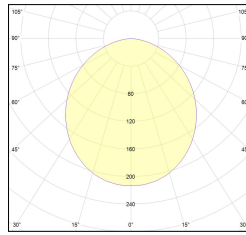

| Article code | Article | Colour | Diffuser | Light Temperature (°K) | Watt (W) | Length (mm) |
|------------------------|---|------------|-----------|------------------------|----------|-------------|
| 1320.0127.00.94 | MT1_27/DO-94 L=max 3 m | White (94) | Opal | | | |
| 1320.0127.01.094 | MT1_27/DO/3000-94 L=3m - EMPTY STANDARD | White (94) | Opal | | | 3000 |
| 1320.0127.01.M10.94 | MT1_27/DO/3000-94 L=3m - 10x EMPTY STANDARD | White (94) | Opal | | | 3000 |
| 1320.0127.120.2700.94 | MT1_27/9,6W/2700°K-94 | White (94) | Opal | 2700 | 9,6 | |
| 1320.0127.120.4000.94 | MT1_27/9,6W/4000°K-94 | White (94) | Opal | 4000 | 9,6 | |
| 1320.0127.120.94 | MT1_27/DO/9,6W/3000°K-94 | White (94) | Opal | 3000 | 9,6 | |
| 1320.0127.240.2700.94 | MT1_27/19.6W/2700°K-94 | White (94) | Opal | 2700 | 19,6 | |
| 1320.0127.240.4000.94 | MT1_27/DO/19.6W/4000°K-94 | White (94) | Opal | 4000 | 19,6 | |
| 1320.0127.240.94 | MT1_27/DO/19.6W/3000°K-94 | White (94) | Opal | 3000 | 19,6 | |
| 1320.01279.00.94 | MT1_27/DP-94 L=max 3 m | White (94) | Prismatic | | | |
| 1320.01279.01.94 | MT1_27/DP/3000-94 L=3m - EMPTY STANDARD | White (94) | Prismatic | | | 3000 |
| 1320.01279.01.M10.94 | MT1_27/DP/3000-94 L=3m - 10x EMPTY STANDARD | White (94) | Prismatic | | | 3000 |
| 1320.01279.120.2700.94 | MT1_27/DP/9,6W/2700°K-94 | White (94) | Prismatic | 2700 | 9,6 | |
| 1320.01279.120.4000.94 | MT1_27/DP/9,6W/4000°K-94 | White (94) | Prismatic | 4000 | 9,6 | |
| 1320.01279.120.94 | MT1_27/DP/9,6W/3000°K-94 | White (94) | Prismatic | 3000 | 9,6 | |
| 1320.01279.240.2700.94 | mt1_27 surface/2700-94# | White (94) | Prismatic | 2700 | 19,6 | |
| 1320.01279.240.4000.94 | MT1_27/DP/19,6W/4000°K-94 | White (94) | Prismatic | 4000 | 19,6 | |
| 1320.01279.240.94 | MT1_27/DP/19,6W/3000°K-94 | White (94) | Prismatic | 3000 | 19,6 | |