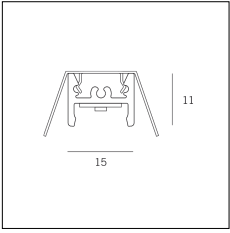

| Article code | Name | Description | Watt (W) |
|--------------|--------------------------|-------------|----------|
| 1.97759 | Driver LED 24V 150W IP67 | | 150 |

| Article code | Name | Description | Watt (W) |
|--------------|--------------------------|-----------------------------|----------|
| 1.97745 | Driver LED 24V 200W IP67 | Dimensioni 69 x 37 x 206 mm | 200 |