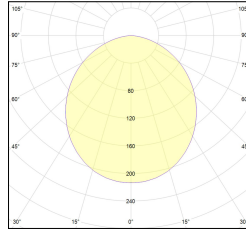

| Article code | Article | Colour | Diffuser | Light Temperature (°K) | Watt (W) | Length (mm) |
|------------------------|---|------------|-----------|------------------------|----------|-------------|
| 1320.0127.00.94 | MT1_27/DO-94 L=max 3 m | White (94) | Opal | | | |
| 1320.0127.01.094 | MT1_27/DO/3000-94 L=3m - EMPTY STANDARD | White (94) | Opal | | | 3000 |
| 1320.0127.01.M10.94 | MT1_27/DO/3000-94 L=3m - 10x EMPTY STANDARD | White (94) | Opal | | | 3000 |
| 1320.0127.120.2700.94 | MT1_27/9,6W/2700°K-94 | White (94) | Opal | 2700 | 9,6 | |
| 1320.0127.120.4000.94 | MT1_27/9,6W/4000°K-94 | White (94) | Opal | 4000 | 9,6 | |
| 1320.0127.120.94 | MT1_27/DO/9,6W/3000°K-94 | White (94) | Opal | 3000 | 9,6 | |
| 1320.0127.240.2700.94 | MT1_27/19.6W/2700°K-94 | White (94) | Opal | 2700 | 19,6 | |
| 1320.0127.240.4000.94 | MT1_27/DO/19.6W/4000°K-94 | White (94) | Opal | 4000 | 19,6 | |
| 1320.0127.240.94 | MT1_27/DO/19.6W/3000°K-94 | White (94) | Opal | 3000 | 19,6 | |
| 1320.01279.00.94 | MT1_27/DP-94 L=max 3 m | White (94) | Prismatic | | | |
| 1320.01279.01.94 | MT1_27/DP/3000-94 L=3m - EMPTY STANDARD | White (94) | Prismatic | | | 3000 |
| 1320.01279.01.M10.94 | MT1_27/DP/3000-94 L=3m - 10x EMPTY STANDARD | White (94) | Prismatic | | | 3000 |
| 1320.01279.120.2700.94 | MT1_27/DP/9,6W/2700°K-94 | White (94) | Prismatic | 2700 | 9,6 | |
| 1320.01279.120.4000.94 | MT1_27/DP/9,6W/4000°K-94 | White (94) | Prismatic | 4000 | 9,6 | |
| 1320.01279.120.94 | MT1_27/DP/9,6W/3000°K-94 | White (94) | Prismatic | 3000 | 9,6 | |
| 1320.01279.240.2700.94 | mt1_27 surface/2700-94# | White (94) | Prismatic | 2700 | 19,6 | |
| 1320.01279.240.4000.94 | MT1_27/DP/19,6W/4000°K-94 | White (94) | Prismatic | 4000 | 19,6 | |
| 1320.01279.240.94 | MT1_27/DP/19,6W/3000°K-94 | White (94) | Prismatic | 3000 | 19,6 | |