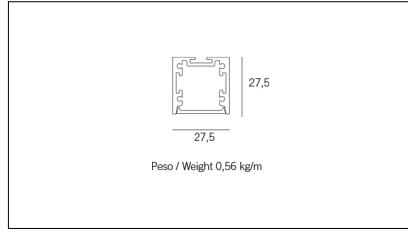

| Article code | Article | Colour | Diffuser | Light Temperature (°K) | Watt (W) | Length (mm) |
|------------------------|---|------------|-----------|------------------------|----------|-------------|
| 1320.0127.00.94 | MT1_27/DO-94 L=max 3 m | White (94) | Opal | | | |
| 1320.0127.01.094 | MT1_27/DO/3000-94 L=3m - EMPTY STANDARD | White (94) | Opal | | | 3000 |
| 1320.0127.01.M10.94 | MT1_27/DO/3000-94 L=3m - 10x EMPTY STANDARD | White (94) | Opal | | | 3000 |
| 1320.0127.120.2700.94 | MT1_27/9,6W/2700°K-94 | White (94) | Opal | 2700 | 9,6 | |
| 1320.0127.120.4000.94 | MT1_27/9,6W/4000°K-94 | White (94) | Opal | 4000 | 9,6 | |
| 1320.0127.120.94 | MT1_27/DO/9,6W/3000°K-94 | White (94) | Opal | 3000 | 9,6 | |
| 1320.0127.240.2700.94 | MT1_27/19.6W/2700°K-94 | White (94) | Opal | 2700 | 19,6 | |
| 1320.0127.240.4000.94 | MT1_27/DO/19.6W/4000°K-94 | White (94) | Opal | 4000 | 19,6 | |
| 1320.0127.240.94 | MT1_27/DO/19.6W/3000°K-94 | White (94) | Opal | 3000 | 19,6 | |
| 1320.01279.00.94 | MT1_27/DP-94 L=max 3 m | White (94) | Prismatic | | | |
| 1320.01279.01.94 | MT1_27/DP/3000-94 L=3m - EMPTY STANDARD | White (94) | Prismatic | | | 3000 |
| 1320.01279.01.M10.94 | MT1_27/DP/3000-94 L=3m - 10x EMPTY STANDARD | White (94) | Prismatic | | | 3000 |
| 1320.01279.120.2700.94 | MT1_27/DP/9,6W/2700°K-94 | White (94) | Prismatic | 2700 | 9,6 | |
| 1320.01279.120.4000.94 | MT1_27/DP/9,6W/4000°K-94 | White (94) | Prismatic | 4000 | 9,6 | |
| 1320.01279.120.94 | MT1_27/DP/9,6W/3000°K-94 | White (94) | Prismatic | 3000 | 9,6 | |
| 1320.01279.240.2700.94 | mt1_27 surface/2700-94# | White (94) | Prismatic | 2700 | 19,6 | |
| 1320.01279.240.4000.94 | MT1_27/DP/19,6W/4000°K-94 | White (94) | Prismatic | 4000 | 19,6 | |
| 1320.01279.240.94 | MT1_27/DP/19,6W/3000°K-94 | White (94) | Prismatic | 3000 | 19,6 | |