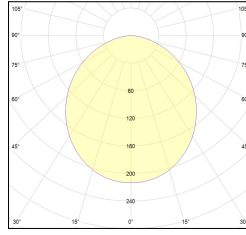

MACROLUX

Article code	Article	Colour	Diffuser	Light Temperature (°K)	Watt (W)	Length (mm)
1320.0127.00.98	MT1_27/DO-98 L=max 3 m	Grey anodize (98)	Opal			
1320.0127.01.98	MT1_27/DO/3000-98 L=3m - EMPTY STANDARD	Grey anodize (98)	Opal			3000
1320.0127.01.M10.98	MT1_27/DO/3000-98 L=3m - 10x EMPTY STANDARD	Grey anodize (98)	Opal			3000
1320.0127.120.2700.98	MT1_27/9,6W/2700°K-98	Grey anodize (98)	Opal	2700	9,6	
1320.0127.120.4000.98	MT1_27/9,6W/4000°K-98	Grey anodize (98)	Opal	4000	9,6	
1320.0127.120.98	MT1_27/9,6W/3000°K-98	Grey anodize (98)	Opal	3000	9,6	
1320.0127.240.2700.98	MT1_27/19.6W/2700°K-98	Grey anodize (98)	Opal	2700	19,6	
1320.0127.240.4000.98	MT1_27/19.6W/4000°K-98	Grey anodize (98)	Opal	4000	19,6	
1320.0127.240.98	MT1_27/19,6W/3000°K-98	Grey anodize (98)	Opal	3000	19,6	
1320.01279.00.98	MT1_27/DP-98 L=max 3 m	Grey anodize (98)	Prismatic			
1320.01279.01.98	MT1_27/DP/3000-98 L=3m - EMPTY STANDARD	Grey anodize (98)	Prismatic			3000
1320.01279.01.M10.98	MT1_27/DP/3000-98 L=3m - 10x EMPTY STANDARD	Grey anodize (98)	Prismatic			3000
1320.01279.120.2700.98	mt1_27 surface/2700-98#	Grey anodize (98)	Prismatic	2700	9,6	
1320.01279.120.4000.98	mt1_27 surface/4000-98#	Grey anodize (98)	Prismatic	4000	9,6	
1320.01279.120.98	MT1_27/DP/9,6W/3000°K-98	Grey anodize (98)	Prismatic	3000	9,6	
1320.01279.240.2700.98	mt1_27 surface/2700-98#	Grey anodize (98)	Prismatic	2700	19,6	
1320.01279.240.4000.98	MT1_27/DP/19,6W/4000°K-98	Grey anodize (98)	Prismatic	4000	19,6	
1320.01279.240.98	MT1_27/DP/19,6W/3000°K-98	Grey anodize (98)	Prismatic	3000	19,6