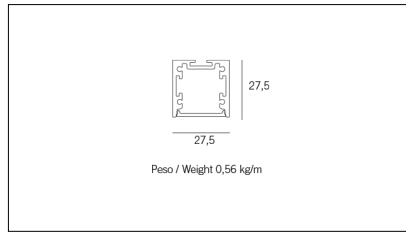

| Article code | Article | Colour | Diffuser | Light Temperature (°K) | Watt (W) | Length (mm) |
|------------------------|---|------------|-----------|------------------------|----------|-------------|
| 1320.0127.00.94 | MT1_27/DO-94 L=max 3 m | White (94) | Opal | | | |
| 1320.0127.01.094 | MT1_27/DO/3000-94 L=3m - EMPTY STANDARD | White (94) | Opal | | | 3000 |
| 1320.0127.01.M10.94 | MT1_27/DO/3000-94 L=3m - 10x EMPTY STANDARD | White (94) | Opal | | | 3000 |
| 1320.0127.120.2700.94 | MT1_27/9,6W/2700°K-94 | White (94) | Opal | 2700 | 9,6 | |
| 1320.0127.120.4000.94 | MT1_27/9,6W/4000°K-94 | White (94) | Opal | 4000 | 9,6 | |
| 1320.0127.120.94 | MT1_27/DO/9,6W/3000°K-94 | White (94) | Opal | 3000 | 9,6 | |
| 1320.0127.240.2700.94 | MT1_27/19.6W/2700°K-94 | White (94) | Opal | 2700 | 19,6 | |
| 1320.0127.240.4000.94 | MT1_27/DO/19.6W/4000°K-94 | White (94) | Opal | 4000 | 19,6 | |
| 1320.0127.240.94 | MT1_27/DO/19.6W/3000°K-94 | White (94) | Opal | 3000 | 19,6 | |
| 1320.01279.00.94 | MT1_27/DP-94 L=max 3 m | White (94) | Prismatic | | | |
| 1320.01279.01.94 | MT1_27/DP/3000-94 L=3m - EMPTY STANDARD | White (94) | Prismatic | | | 3000 |
| 1320.01279.01.M10.94 | MT1_27/DP/3000-94 L=3m - 10x EMPTY STANDARD | White (94) | Prismatic | | | 3000 |
| 1320.01279.120.2700.94 | MT1_27/DP/9,6W/2700°K-94 | White (94) | Prismatic | 2700 | 9,6 | |
| 1320.01279.120.4000.94 | MT1_27/DP/9,6W/4000°K-94 | White (94) | Prismatic | 4000 | 9,6 | |
| 1320.01279.120.94 | MT1_27/DP/9,6W/3000°K-94 | White (94) | Prismatic | 3000 | 9,6 | |
| 1320.01279.240.2700.94 | mt1_27 surface/2700-94# | White (94) | Prismatic | 2700 | 19,6 | |
| 1320.01279.240.4000.94 | MT1_27/DP/19,6W/4000°K-94 | White (94) | Prismatic | 4000 | 19,6 | |
| 1320.01279.240.94 | MT1_27/DP/19,6W/3000°K-94 | White (94) | Prismatic | 3000 | 19,6 | |