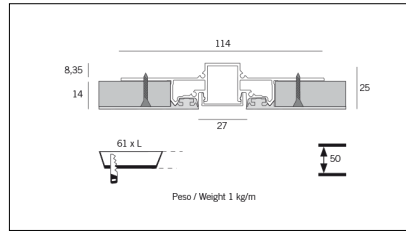

MACROLUX

Article code	Article	Colour	Light Temperature (°K)	Watt (W)	Length (mm)
1320.0227.00.94	MT2_27-94 L=max 3 m	White (94)			
1320.0227.01.94	MT2_27/3000-94 L=3m - EMPTY STANDARD	White (94)			3000
1320.0227.01.M10.94	MT2_27/3000-94 L=3m - 10x EMPTY STANDARD	White (94)			3000
1320.0227.120.2700.94	MT2_27/9.6W/2700°K-94	White (94)	2700	9,6	
1320.0227.120.4000.94	MT2_27/9.6W/4000°K-94	White (94)	4000	9,6	
1320.0227.120.94	MT2_27/9.6W/3000°K-94	White (94)	3000	9,6	
1320.0227.240.2700.94	MT2_27/19.6W/2700°K-94	White (94)	2700	19,6	
1320.0227.240.4000.94	MT2_27/18,5W/4000°K-94	White (94)	4000	19,6	
1320.0227.240.94	MT2_27/19.6W/3000°K-94	White (94)	3000	19,6	

Article code	Name	Description	Watt (W)	Driver's type
1.024075	Driver LED 24V 75W IP20		75	On/Off

Article code	Name	Description	Watt (W)
1.97759	Driver LED 24V 150W IP67		150

Article code	Name	Description	Watt (W)
1.97745	Driver LED 24V 200W IP67	Dimensioni 69 x 37 x 206 mm	200

Article code	Name	Description	Watt (W)	Light Temperature (°K)	Length (mm)
1310.27.300	MKT_27/300/7,5W/3000°K	Profilo alluminio L=300 mm 7,5W 24V 950lm 3000°K CRI>90 - Driver escluso	7,5	3000	300

Article code	Name	Description	Watt (W)	Light Temperature (°K)	Length (mm)
1310.27.600	MKT_27/600/15W/3000°K	Profilo alluminio L=600 mm 15W 24V 1900lm 3000°K CRI>90 - Driver escluso	15	3000	600

Article code	Name	Description	Watt (W)	Light Temperature (°K)	Length (mm)
1310.27.1500	MKT_27/1500/37,5W/3000°K	Profilo alluminio L=1500 mm 37,5W 24V 4750lm 3000°K CRI>90 - Driver escluso	37.5	3000	1500