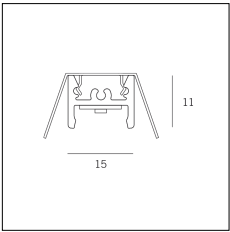

Article code	Name	Description	Watt (W)	Light Temperature (°K)	Length (mm)
1310.27.600	MKT_27/600/15W/3000°K	Profilo alluminio L=600 mm 15W 24V 1900lm 3000°K CRI>90 - Driver escluso	15	3000	600