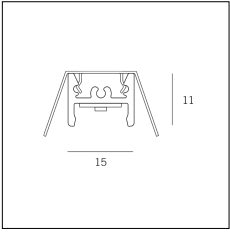

Article code	Name	Description	Watt (W)	Driver's type
1.024020	Driver LED 24V 20W IP20	Dimensioni 36 x 16 x 103 mm	20	On/Off

Article code	Name	Description	Watt (W)	Driver's type
1.024030	Driver LED 24V 30W IP20	Dimensioni 50 x 17 x 156 mm	30	On/Off

Article code	Name	Description	Watt (W)	Driver's type	Colour
1.024050	Driver LED 24V 50W IP20	Dimensioni 59 x 29 x 167 mm	50	On/Off	

Article code	Name	Description	Watt (W)	Driver's type
1.024075	Driver LED 24V 75W IP20	Dimensioni 61 x 29 x 184 mm	75	On/Off

Article code	Name	Description
1320.2227	MT2_27/G090 (Solo taglio)	Taglio ad angolo orizzontale 90° / horizontal corner's cut 90°

Article code	Name	Description
1320.3227	MT2_27/GV90 (Solo taglio)	Taglio ad angolo verticale 90° / Vertical corner's cut 90°

Article code	Name	Description
1320.4227	MT2_27/GV270 (Solo taglio)	Taglio ad angolo verticale 270° / Vertical corner's cut 270°

Article code	Name	Description	Colour
1320.5227.94	MT2_27/TC-4	Testata di chiusura, finitura bianco / End cap, finishing white	White (94)
1320.5227.94.10	MT2_27/TC-4 - 10 PZ	Testata di chiusura, finitura bianco / End cap, finishing white	White (94)