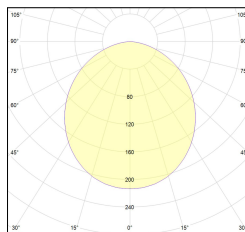

MACROLUX

Article code	Article	Colour	Light Temperature (°K)	Watt (W)	Length (mm)
1320.0227.00.94	MT2_27-94 L=max 3 m	White (94)			
1320.0227.01.94	MT2_27/3000-94 L=3m - EMPTY STANDARD	White (94)			3000
1320.0227.01.M10.94	MT2_27/3000-94 L=3m - 10x EMPTY STANDARD	White (94)			3000
1320.0227.120.2700.94	MT2_27/9.6W/2700°K-94	White (94)	2700	9,6	
1320.0227.120.4000.94	MT2_27/9.6W/4000°K-94	White (94)	4000	9,6	
1320.0227.120.94	MT2_27/9.6W/3000°K-94	White (94)	3000	9,6	
1320.0227.240.2700.94	MT2_27/19.6W/2700°K-94	White (94)	2700	19,6	
1320.0227.240.4000.94	MT2_27/18,5W/4000°K-94	White (94)	4000	19,6	
1320.0227.240.94	MT2_27/19.6W/3000°K-94	White (94)	3000	19,6	

Article code	Name	Description	Watt (W)	Driver's type
1.024020	Driver LED 24V 20W IP20	Dimensioni 36 x 16 x 103 mm	20	On/Off

Article code	Name	Description	Watt (W)	Driver's type
1.024030	Driver LED 24V 30W IP20	Dimensioni 50 x 17 x 156 mm	30	On/Off

Article code	Name	Description	Watt (W)	Driver's type
1.024050	Driver LED 24V 50W IP20	Dimensioni 59 x 29 x 167 mm	50	On/Off

Article code	Name	Description	Watt (W)	Driver's type
1.024075	Driver LED 24V 75W IP20	Dimensioni 61 x 29 x 184 mm	75	On/Off

Article code	Name	Description	Watt (W)
1.97759	Driver LED 24V 150W IP67	Dimensioni 69 x 37 x 206 mm	150

Article code	Name	Description	Watt (W)
1.97745	Driver LED 24V 200W IP67	Dimensioni 69 x 37 x 206 mm	200