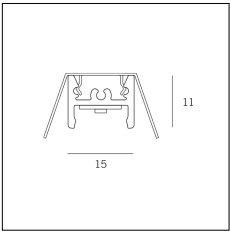

Article code	Name	Description	Watt (W)	Driver's type	Colour
1.024050	Driver LED 24V 50W IP20	Dimensioni 59 x 29 x 167 mm	50	On/Off	

Article code	Name	Description	Watt (W)	Driver's type
1.024075	Driver LED 24V 75W IP20	Dimensioni 61 x 29 x 184 mm	75	On/Off

Article code	Name	Description
1320.2227	MT2_27/G090 (Solo taglio)	Taglio ad angolo orizzontale 90° / horizontal corner's cut 90°

Article code	Name	Description
1320.3227	MT2_27/GV90 (Solo taglio)	Taglio ad angolo verticale 90° / Vertical corner's cut 90°

Article code	Name	Description
1320.4227	MT2_27/GV270 (Solo taglio)	Taglio ad angolo verticale 270° / Vertical corner's cut 270°

Article code	Name	Description	Colour
1320.5227.94	MT2_27/TC-4	Testata di chiusura, finitura bianco / End cap, finishing white	White (94)
1320.5227.94.10	MT2_27/TC-4 - 10 PZ	Testata di chiusura, finitura bianco / End cap, finishing white	White (94)

Article code	Name	Description	Watt (W)	Light Temperature (°K)	Length (mm)
1310.27.300	MKT_27/300/7,5W/3000°K	Profilo alluminio L=300 mm 7,5W 24V 950lm 3000°K CRI>90 - Driver escluso	7,5	3000	300

Article code	Name	Description	Watt (W)	Light Temperature (°K)	Length (mm)
1310.27.600	MKT_27/600/15W/3000°K	Profilo alluminio L=600 mm 15W 24V 1900lm 3000°K CRI>90 - Driver escluso	15	3000	600