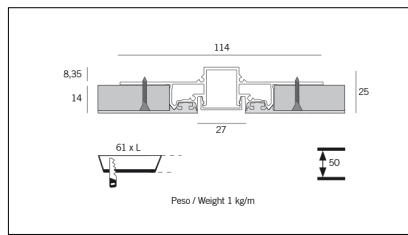

Conforms to European directives

Conforms to the ROHS directive

Insulation class

Equipment

Type of disposal

Protection index

Operating voltage

Article code	Article	Colour	Light Temperature (°K)	Watt (W)	Length (mm)
1320.0227.00.94	MT2_27-94 L=max 3 m	White (94)			
1320.0227.01.94	MT2_27/3000-94 L=3m - EMPTY STANDARD	White (94)			3000
1320.0227.01.M10.94	MT2_27/3000-94 L=3m - 10x EMPTY STANDARD	White (94)			3000
1320.0227.120.2700.94	MT2_27/9.6W/2700°K-94	White (94)	2700	9,6	
1320.0227.120.4000.94	MT2_27/9.6W/4000°K-94	White (94)	4000	9,6	
1320.0227.120.94	MT2_27/9.6W/3000°K-94	White (94)	3000	9,6	
1320.0227.240.2700.94	MT2_27/19.6W/2700°K-94	White (94)	2700	19,6	
1320.0227.240.4000.94	MT2_27/18,5W/4000°K-94	White (94)	4000	19,6	
1320.0227.240.94	MT2_27/19.6W/3000°K-94	White (94)	3000	19,6	

Article code	Name	Description	Watt (W)	Driver's type
1.024020	Driver LED 24V 20W IP20	Dimensioni 36 x 16 x 103 mm	20	On/Off

Article code	Name	Description	Watt (W)	Driver's type
1.024030	Driver LED 24V 30W IP20	Dimensioni 50 x 17 x 156 mm	30	On/Off

Article code	Name	Description	Watt (W)	Driver's type	Colour
1.024050	Driver LED 24V 50W IP20	Dimensioni 59 x 29 x 167 mm	50	On/Off	

Article code	Name	Description	Watt (W)	Driver's type
1.024075	Driver LED 24V 75W IP20	Dimensioni 61 x 29 x 184 mm	75	On/Off

Article code	Name	Description	Watt (W)	Current
1.97759	Driver LED 24V 150W IP67	Dimensioni 69 x 37 x 206 mm	150	Fixed current

Article code	Name	Description	Watt (W)	Current
1.97745	Driver LED 24V 200W IP67	Dimensioni 69 x 37 x 206 mm	200	Fixed current