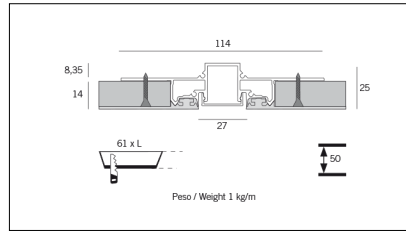

# MACROLUX

Article code	Article	Colour	Light Temperature (°K)	Watt (W)	Length (mm)
1320.0227.00.94	MT2_27-94 L=max 3 m	White (94)			
1320.0227.01.94	MT2_27/3000-94 L=3m - EMPTY STANDARD	White (94)			3000
1320.0227.01.M10.94	MT2_27/3000-94 L=3m - 10x EMPTY STANDARD	White (94)			3000
1320.0227.120.2700.94	MT2_27/9.6W/2700°K-94	White (94)	2700	9,6	
1320.0227.120.4000.94	MT2_27/9.6W/4000°K-94	White (94)	4000	9,6	
1320.0227.120.94	MT2_27/9.6W/3000°K-94	White (94)	3000	9,6	
1320.0227.240.2700.94	MT2_27/19.6W/2700°K-94	White (94)	2700	19,6	
1320.0227.240.4000.94	MT2_27/18,5W/4000°K-94	White (94)	4000	19,6	
1320.0227.240.94	MT2_27/19.6W/3000°K-94	White (94)	3000	19,6	

Article code	Name	Description	Watt (W)	Driver's type
1.024075	Driver LED 24V 75W IP20		75	On/Off

Article code	Name	Description	Watt (W)
1.97759	Driver LED 24V 150W IP67		150

Article code	Name	Description	Watt (W)
1.97745	Driver LED 24V 200W IP67	Dimensioni 69 x 37 x 206 mm	200

Article code	Name	Description	Watt (W)	Light Temperature (°K)	Length (mm)
1310.27.300	MKT_27/300/7,5W/3000°K	Profilo alluminio L=300 mm 7,5W 24V 950lm 3000°K CRI>90 - Driver escluso	7,5	3000	300

Article code	Name	Description	Watt (W)	Light Temperature (°K)	Length (mm)
1310.27.600	MKT_27/600/15W/3000°K	Profilo alluminio L=600 mm 15W 24V 1900lm 3000°K CRI>90 - Driver escluso	15	3000	600

Article code	Name	Description	Watt (W)	Light Temperature (°K)	Length (mm)
1310.27.1500	MKT_27/1500/37,5W/3000°K	Profilo alluminio L=1500 mm 37,5W 24V 4750lm 3000°K CRI>90 - Driver escluso	37.5	3000	1500