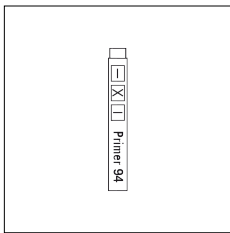

Article code	Name	Description
1324.0000	STRIP LED/Primer monouso 0,66 ml	
1324.0000.10	STRIP LED/Primer monouso 0,66 ml - 10 PZ