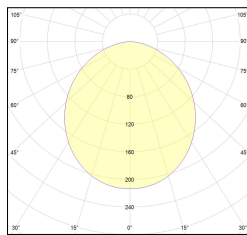

Conforms to European directives

Conforms to the ROHS directive

Insulation class

Equipment

Type of disposal

Protection index

Operating voltage

Article code	Article	Colour	Light Temperature (°K)	Watt (W)	Length (mm)
1320.0227.00.94	MT2_27-94 L=max 3 m	White (94)			
1320.0227.01.94	MT2_27/3000-94 L=3m - EMPTY STANDARD	White (94)			3000
1320.0227.01.M10.94	MT2_27/3000-94 L=3m - 10x EMPTY STANDARD	White (94)			3000
1320.0227.120.2700.94	MT2_27/9.6W/2700°K-94	White (94)	2700	9,6	
1320.0227.120.4000.94	MT2_27/9.6W/4000°K-94	White (94)	4000	9,6	
1320.0227.120.94	MT2_27/9.6W/3000°K-94	White (94)	3000	9,6	
1320.0227.240.2700.94	MT2_27/19.6W/2700°K-94	White (94)	2700	19,6	
1320.0227.240.4000.94	MT2_27/18,5W/4000°K-94	White (94)	4000	19,6	
1320.0227.240.94	MT2_27/19.6W/3000°K-94	White (94)	3000	19,6	

Article code	Name	Description	Watt (W)	Driver's type
1.024020	Driver LED 24V 20W IP20	Dimensioni 36 x 16 x 103 mm	20	On/Off

Article code	Name	Description	Watt (W)	Driver's type
1.024030	Driver LED 24V 30W IP20	Dimensioni 50 x 17 x 156 mm	30	On/Off

Article code	Name	Description	Watt (W)	Driver's type	Colour
1.024050	Driver LED 24V 50W IP20	Dimensioni 59 x 29 x 167 mm	50	On/Off	

Article code	Name	Description	Watt (W)	Driver's type
1.024075	Driver LED 24V 75W IP20	Dimensioni 61 x 29 x 184 mm	75	On/Off