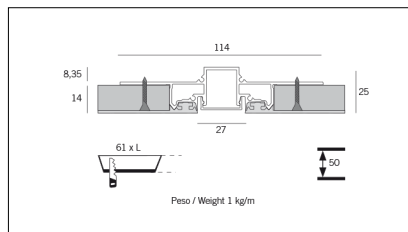

MACROLUX

Article code	Article	Colour	Light Temperature (°K)	Watt (W)	Length (mm)
1320.0227.00.94	MT2_27-94 L=max 3 m	White (94)			
1320.0227.01.94	MT2_27/3000-94 L=3m - EMPTY STANDARD	White (94)			3000
1320.0227.01.M10.94	MT2_27/3000-94 L=3m - 10x EMPTY STANDARD	White (94)			3000
1320.0227.120.2700.94	MT2_27/9.6W/2700°K-94	White (94)	2700	9,6	
1320.0227.120.4000.94	MT2_27/9.6W/4000°K-94	White (94)	4000	9,6	
1320.0227.120.94	MT2_27/9.6W/3000°K-94	White (94)	3000	9,6	
1320.0227.240.2700.94	MT2_27/19.6W/2700°K-94	White (94)	2700	19,6	
1320.0227.240.4000.94	MT2_27/18,5W/4000°K-94	White (94)	4000	19,6	
1320.0227.240.94	MT2_27/19.6W/3000°K-94	White (94)	3000	19,6	

Article code	Name	Description	Watt (W)	Driver's type
1.024020	Driver LED 24V 20W IP20	Dimensioni 36 x 16 x 103 mm	20	On/Off

Article code	Name	Description	Watt (W)	Driver's type
1.024030	Driver LED 24V 30W IP20	Dimensioni 50 x 17 x 156 mm	30	On/Off

Article code	Name	Description	Watt (W)	Driver's type
1.024050	Driver LED 24V 50W IP20	Dimensioni 59 x 29 x 167 mm	50	On/Off

Article code	Name	Description	Watt (W)	Driver's type
1.024075	Driver LED 24V 75W IP20	Dimensioni 61 x 29 x 184 mm	75	On/Off

Article code	Name	Description	Watt (W)
1.97759	Driver LED 24V 150W IP67	Dimensioni 69 x 37 x 206 mm	150

Article code	Name	Description	Watt (W)
1.97745	Driver LED 24V 200W IP67	Dimensioni 69 x 37 x 206 mm	200