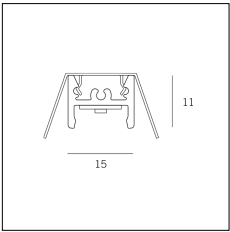

Article code	Name	Description	Watt (W)	Driver's type
1.024050	Driver LED 24V 50W IP20	Dimensioni 59 x 29 x 167 mm	50	On/Off

Article code	Name	Description	Watt (W)	Driver's type
1.024075	Driver LED 24V 75W IP20	Dimensioni 61 x 29 x 184 mm	75	On/Off

200 x 200

Powered by HTML.COM

Article code	Name	Description
1320.4227	MT2_27/GV270 (Solo taglio)	Taglio ad angolo verticale 270° / Vertical corner's cut 270°

Article code	Name	Description	Colour
1320.5227.94	MT2_27/TC-4	Testata di chiusura, finitura bianco / End cap, finishing white	White (94)
1320.5227.94.10	MT2_27/TC-4 - 10 PZ	Testata di chiusura, finitura bianco / End cap, finishing white	White (94)

Article code	Name	Description	Watt (W)	Light Temperature (°K)	Length (mm)
1310.27.300	MKT_27/300/7,5W/3000°K	Profilo alluminio L=300 mm 7,5W 24V 950lm 3000°K CRI>90 - Driver escluso	7,5	3000	300

Article code	Name	Description	Watt (W)	Light Temperature (°K)	Length (mm)
1310.27.600	MKT_27/600/15W/3000°K	Profilo alluminio L=600 mm 15W 24V 1900lm 3000°K CRI>90 - Driver escluso	15	3000	600

Article code	Name	Description	Watt (W)	Light Temperature (°K)	Length (mm)
1310.27.900	MKT_27/900/22,5W/3000°K	Profilo alluminio L=900 mm 22,5W 24V 2850lm 3000°K CRI>90 - Driver escluso	22,5	3000	900

Article code	Name	Description	Watt (W)	Light Temperature (°K)	Length (mm)
1310.27.1200	MKT_27/1200/30W/3000°K	Profilo alluminio L=1200 mm 30W 24V 3800lm 3000°K CRI>90 - Driver escluso	30	3000	1200