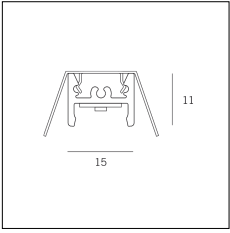

Article code	Name	Description	Watt (W)	Driver's type
1.024075	Driver LED 24V 75W IP20		75	On/Off

Article code	Name	Description	Watt (W)
1.97759	Driver LED 24V 150W IP67		150

Article code	Name	Description	Watt (W)
1.97745	Driver LED 24V 200W IP67	Dimensioni 69 x 37 x 206 mm	200

Article code	Name	Description
1320.2227	MT2_27/G090 (Solo taglio)	Taglio ad angolo orizzontale 90° / horizontal corner's cut 90°

Article code	Name	Description
1320.3227	MT2_27/GV90 (Solo taglio)	Taglio ad angolo verticale 90° / Vertical corner's cut 90°

Article code	Name	Description
1320.4227	MT2_27/GV270 (Solo taglio)	Taglio ad angolo verticale 270° / Vertical corner's cut 270°

Article code	Name	Description	Colour
1320.5227.94	MT2_27/TC-4	Testata di chiusura, finitura bianco / End cap, finishing white	White (94)
1320.5227.94.10	MT2_27/TC-4 - 10 PZ	Testata di chiusura, finitura bianco / End cap, finishing white	White (94)

Article code	Name	Description	Watt (W)	Light Temperature (°K)	Length (mm)
1310.27.300	MKT_27/300/7,5W/3000°K	Profilo alluminio L=300 mm 7,5W 24V 950lm 3000°K CRI>90 - Driver escluso	7,5	3000	300

Article code	Name	Description	Watt (W)	Light Temperature (°K)	Length (mm)
1310.27.600	MKT_27/600/15W/3000°K	Profilo alluminio L=600 mm 15W 24V 1900lm 3000°K CRI>90 - Driver escluso	15	3000	600