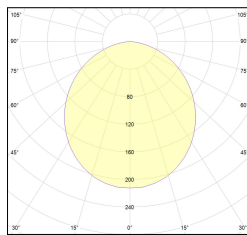

MACROLUX

Article code	Article	Colour	Diffuser	Light Temperature (°K)	Watt (W)	Length (mm)
1320.0327.00.98	MT3_27/DO-98 L=max 3 m	Grey anodize (98)	Opal			
1320.0327.01.98	MT3_27/DO/3000-98 L=3m - EMPTY STANDARD	Grey anodize (98)	Opal			3000
1320.0327.01.M10.98	MT3_27/DO/3000-98 L=3M - 10x EMPTY STANDARD	Grey anodize (98)	Opal			3000
1320.0327.120.2700.98	mt3_27/2700-98#	Grey anodize (98)	Opal	2700	9,6	
1320.0327.120.4000.98	mt3_27/4000-98#	Grey anodize (98)	Opal	4000	9,6	
1320.0327.120.98	mt3_27/3000-98#	Grey anodize (98)	Opal	3000	9,6	
1320.0327.240.2700.98	MT3_27/19.6W/2700°K-98	Grey anodize (98)	Opal	2700	19,6	
1320.0327.240.4000.98	MT3_27/18,5W/4000°K-98	Grey anodize (98)	Opal	4000	19,6	
1320.0327.240.98	MT3_27/19.6W/3000°K-98	Grey anodize (98)	Opal	3000	19,6	
1320.0327.K1200.2700.98	*MT3_27	Grey anodize (98)	Opal	2700	3,5	1220
1320.0327.K1200.4000.98	*MT3_27	Grey anodize (98)	Opal	4000	3,5	1220
1320.0327.K1200.98	*MT3_27	Grey anodize (98)	Opal	3000	30	1220
1320.0327.K1500.2700.98	*MT3_27	Grey anodize (98)	Opal	2700	37,5	1520
1320.0327.K1500.4000.98	*MT3_27	Grey anodize (98)	Opal	4000	37,5	1520
1320.0327.K1500.98	*MT3_27	Grey anodize (98)	Opal	3000	37,5	1520
1320.0327.K300.2700.98	*MT3_27	Grey anodize (98)	Opal	2700	7,5	320
1320.0327.K300.4000.98	*MT3_27	Grey anodize (98)	Opal	4000	7,5	320
1320.0327.K300.98	*MT3_27	Grey anodize (98)	Opal	3000	7,5	320
1320.0327.K600.2700.98	*MT3_27	Grey anodize (98)	Opal	2700	15	620
1320.0327.K600.4000.98	*MT3_27	Grey anodize (98)	Opal	4000	15	620
1320.0327.K600.98	*MT3_27	Grey anodize (98)	Opal	3000	15	620
1320.0327.K900.2700.98	*MT3_27	Grey anodize (98)	Opal	2700	90	920
1320.0327.K900.4000.98	*MT3_27	Grey anodize (98)	Opal	4000	90	920
1320.0327.K900.98	*MT3_27	Grey anodize (98)	Opal	3000	90	920
1320.03279.01.98	MT3_27/DP/3000-98 L=3m - EMPTY STANDARD	Grey anodize (98)	Prismatic			3000
1320.03279.01.M10.98	MT3_27/DP/3000-98 L=3M - 10x EMPTY STANDARD	Grey anodize (98)	Prismatic			3000