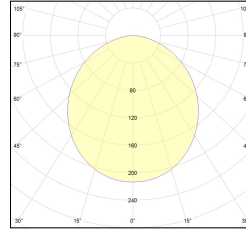

MACROLUX

Article code	Article	Colour	Diffuser	Light Temperature (°K)	Watt (W)	Length (mm)
1320.0327.00.98	MT3_27/DO-98 L=max 3 m	Grey anodize (98)	Opal			
1320.0327.01.98	MT3_27/DO/3000-98 L=3m - EMPTY STANDARD	Grey anodize (98)	Opal			3000
1320.0327.01.M10.98	MT3_27/DO/3000-98 L=3M - 10x EMPTY STANDARD	Grey anodize (98)	Opal			3000
1320.0327.120.2700.98	mt3_27/2700-98#	Grey anodize (98)	Opal	2700	9,6	
1320.0327.120.4000.98	mt3_27/4000-98#	Grey anodize (98)	Opal	4000	9,6	
1320.0327.120.98	mt3_27/3000-98#	Grey anodize (98)	Opal	3000	9,6	
1320.0327.240.2700.98	MT3_27/19.6W/2700°K-98	Grey anodize (98)	Opal	2700	19,6	
1320.0327.240.4000.98	MT3_27/18,5W/4000°K-98	Grey anodize (98)	Opal	4000	19,6	
1320.0327.240.98	MT3_27/19.6W/3000°K-98	Grey anodize (98)	Opal	3000	19,6	
1320.032791.01.98	MT3_27/DP/3000-98 L=3m - EMPTY STANDARD	Grey anodize (98)	Prismatic			3000
1320.032791.01.M10.98	MT3_27/DP/3000-98 L=3M - 10x EMPTY STANDARD	Grey anodize (98)	Prismatic			3000

Article code	Article	Colour	Diffuser	Light Temperature (°K)	Watt (W)	Length (mm)
1320.0327.00.92	MT3_27/DO-92 L=max 3 m	Black (92)	Opal			
1320.0327.01.92	MT3_27/DO/3000-92 L=3m - EMPTY STANDARD	Black (92)	Opal			3000
1320.0327.01.M10.92	MT3_27/DO/3000-92 L=3M - 10x EMPTY STANDARD	Black (92)	Opal			3000
1320.0327.120.2700.92	MT3_27/9,6W/2700°K-92	Black (92)	Opal	2700	9,6	
1320.0327.120.4000.92	MT3_27/9,6W/4000°K-92	Black (92)	Opal	4000	9,6	
1320.0327.120.92	MT3_27/9,6W/3000°K-92	Black (92)	Opal	3000	9,6	
1320.0327.240.2700.92	MT3_27/19.6W/2700°K-92	Black (92)	Opal	2700	19,6	
1320.0327.240.4000.92	MT3_27/18,5W/4000°K-92	Black (92)	Opal	4000	19,6	
1320.0327.240.92	MT3_27/19.6W/3000°K-92	Black (92)	Opal	3000	19,6	
1320.032791.01.92	MT3_27/DP/3000-92 L=3m - EMPTY STANDARD	Black (92)	Prismatic			3000
1320.032791.01.M10.92	MT3_27/DP/3000-92 L=3M - 10x EMPTY STANDARD	Black (92)	Prismatic			3000