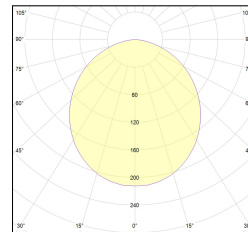

Article code	Article	Colour	Diffuser	Light Temperature (°K)	Watt (W)	Length (mm)
1320.0327.K1500.4000.92	*MT3_27	Black (92)	Opal	4000	37,5	1520
1320.0327.K1500.92	*MT3_27	Black (92)	Opal	3000	37,5	1520
1320.0327.K300.2700.92	*MT3_27	Black (92)	Opal	2700	7,5	320
1320.0327.K300.4000.92	*MT3_27	Black (92)	Opal	4000	7,5	320
1320.0327.K300.92	*MT3_27	Black (92)	Opal	3000	7,5	320
1320.0327.K600.2700.92	*MT3_27	Black (92)	Opal	2700	15	620
1320.0327.K600.4000.92	*MT3_27	Black (92)	Opal	4000	15	620
1320.0327.K600.92	*MT3_27	Black (92)	Opal	3000	15	620
1320.0327.K900.2700.92	*MT3_27	Black (92)	Opal	2700	90	920
1320.0327.K900.4000.92	*MT3_27	Black (92)	Opal	4000	90	920
1320.0327.K900.92	*MT3_27	Black (92)	Opal	3000	90	920
1320.03279.01.92	MT3_27/DP/3000-92 L=3m - EMPTY STANDARD	Black (92)	Prismatic			3000
1320.03279.01.M10.92	MT3_27/DP/3000-92 L=3M - 10x EMPTY STANDARD	Black (92)	Prismatic			3000

Article code	Article	Colour	Diffuser	Light Temperature (°K)	Watt (W)	Length (mm)
1320.0327.00.94	MT3_27/DO-94 L=max 3 m	White (94)	Opal			
1320.0327.01.94	MT3_27/DO/3000-94 L=3m - EMPTY STANDARD	White (94)	Opal			3000
1320.0327.01.M10.94	MT3_27/DO/3000-94 L=3M - 10x EMPTY STANDARD	White (94)	Opal			3000
1320.0327.120.2700.94	MT3_27/9,6W/2700°K-94	White (94)	Opal	2700	9,6	
1320.0327.120.4000.94	MT3_27/DO/9,6W/4000°K-94	White (94)	Opal	4000	9,6	
1320.0327.120.94	MT3_27/9,6W/3000°K-94	White (94)	Opal	3000	9,6	
1320.0327.240.2700.94	MT3_27/19.6W/2700°K-94	White (94)	Opal	2700	19,6	
1320.0327.240.4000.94	MT3_27/19.6W/4000°K-94	White (94)	Opal	4000	19,6	
1320.0327.240.94	MT3_27/19.6W/3000°K-94	White (94)	Opal	3000	19,6	
1320.0327.K1200.2700.94	*MT3_27	White (94)	Opal	2700	3,5	1220
1320.0327.K1200.4000.94	*MT3_27	White (94)	Opal	4000	3,5	1220
1320.0327.K1200.94	MT3_27/1220/30W/3000°K-94	White (94)	Opal	3000	30	1220
1320.0327.K1500.2700.94	*MT3_27	White (94)	Opal	2700	37,5	1520
1320.0327.K1500.4000.94	*MT3_27	White (94)	Opal	4000	37,5	1520
1320.0327.K1500.94	MT3_27/1520/37.5W/3000°K-94	White (94)	Opal	3000	37,5	1520
1320.0327.K300.2700.94	*MT3_27	White (94)	Opal	2700	7,5	320
1320.0327.K300.4000.94	*MT3_27	White (94)	Opal	4000	7,5	320
1320.0327.K300.94	*MT3_27	White (94)	Opal	3000	7,5	320
1320.0327.K600.2700.94	*MT3_27	White (94)	Opal	2700	15	620
1320.0327.K600.4000.94	*MT3_27	White (94)	Opal	4000	15	620
1320.0327.K600.94	MT3_27/620/15W/3000°K-94	White (94)	Opal	3000	15	620
1320.0327.K900.2700.94	*MT3_27	White (94)	Opal	2700	90	920
1320.0327.K900.4000.94	*MT3_27	White (94)	Opal	4000	90	920
1320.0327.K900.94	MT3_27/920/22.5W/3000°K-94	White (94)	Opal	3000	90	920
1320.03279.01.94	MT3_27/DP/3000-94 L=3m - EMPTY STANDARD	White (94)	Prismatic			3000
1320.03279.01.M10.94	MT3_27/DP/3000-94 L=3M - 10x EMPTY STANDARD	White (94)	Prismatic			3000