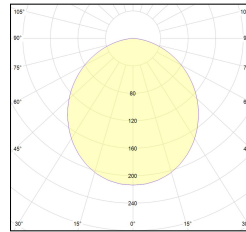

# MACROLUX

Article code	Article	Colour	Diffuser	Light Temperature (°K)	Watt (W)	Length (mm)
1320.0327.00.98	MT3_27/DO-98 L=max 3 m	Grey anodize (98)	Opal			
1320.0327.01.98	MT3_27/DO/3000-98 L=3m - EMPTY STANDARD	Grey anodize (98)	Opal			3000
1320.0327.01.M10.98	MT3_27/DO/3000-98 L=3M - 10x EMPTY STANDARD	Grey anodize (98)	Opal			3000
1320.0327.120.2700.98	MT3_27/9,6W/2700°K-98	Grey anodize (98)	Opal	2700	9,6	
1320.0327.120.4000.98	mt3_27/4000-98#	Grey anodize (98)	Opal	4000	9,6	
1320.0327.120.98	mt3_27/3000-98#	Grey anodize (98)	Opal	3000	9,6	
1320.0327.240.2700.98	MT3_27/19.6W/2700°K-98	Grey anodize (98)	Opal	2700	19,6	
1320.0327.240.4000.98	MT3_27/18,5W/4000°K-98	Grey anodize (98)	Opal	4000	19,6	
1320.0327.240.98	MT3_27/19.6W/3000°K-98	Grey anodize (98)	Opal	3000	19,6	
1320.032791.01.98	MT3_27/DP/3000-98 L=3m - EMPTY STANDARD	Grey anodize (98)	Prismatic			3000
1320.032791.01.M10.98	MT3_27/DP/3000-98 L=3M - 10x EMPTY STANDARD	Grey anodize (98)	Prismatic			3000

Article code	Article	Colour	Diffuser	Light Temperature (°K)	Watt (W)	Length (mm)
1320.0327.00.92	MT3_27/DO-92 L=max 3 m	Black (92)	Opal			
1320.0327.01.92	MT3_27/DO/3000-92 L=3m - EMPTY STANDARD	Black (92)	Opal			3000
1320.0327.01.M10.92	MT3_27/DO/3000-92 L=3M - 10x EMPTY STANDARD	Black (92)	Opal			3000
1320.0327.120.2700.92	MT3_27/9,6W/2700°K-92	Black (92)	Opal	2700	9,6	
1320.0327.120.4000.92	MT3_27/9,6W/4000°K-92	Black (92)	Opal	4000	9,6	
1320.0327.120.92	MT3_27/9,6W/3000°K-92	Black (92)	Opal	3000	9,6	
1320.0327.240.2700.92	MT3_27/19.6W/2700°K-92	Black (92)	Opal	2700	19,6	
1320.0327.240.4000.92	MT3_27/18,5W/4000°K-92	Black (92)	Opal	4000	19,6	
1320.0327.240.92	MT3_27/19.6W/3000°K-92	Black (92)	Opal	3000	19,6	
1320.032791.01.92	MT3_27/DP/3000-92 L=3m - EMPTY STANDARD	Black (92)	Prismatic			3000
1320.032791.01.M10.92	MT3_27/DP/3000-92 L=3M - 10x EMPTY STANDARD	Black (92)	Prismatic			3000