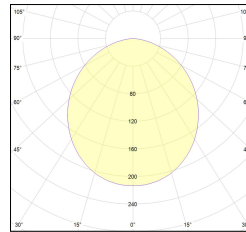

MACROLUX

Article code	Article	Colour	Diffuser	Light Temperature (°K)	Watt (W)	Length (mm)
1320.0327.00.98	MT3_27/DO-98 L=max 3 m	Grey anodize (98)	Opal			
1320.0327.01.98	MT3_27/DO/3000-98 L=3m - EMPTY STANDARD	Grey anodize (98)	Opal			3000
1320.0327.01.M10.98	MT3_27/DO/3000-98 L=3M - 10x EMPTY STANDARD	Grey anodize (98)	Opal			3000
1320.0327.120.2700.98	mt3_27/2700-98#	Grey anodize (98)	Opal	2700	9,6	
1320.0327.120.4000.98	mt3_27/4000-98#	Grey anodize (98)	Opal	4000	9,6	
1320.0327.120.98	mt3_27/3000-98#	Grey anodize (98)	Opal	3000	9,6	
1320.0327.240.2700.98	MT3_27/19.6W/2700°K-98	Grey anodize (98)	Opal	2700	19,6	
1320.0327.240.4000.98	MT3_27/18,5W/4000°K-98	Grey anodize (98)	Opal	4000	19,6	
1320.0327.240.98	MT3_27/19.6W/3000°K-98	Grey anodize (98)	Opal	3000	19,6	
1320.032791.01.98	MT3_27/DP/3000-98 L=3m - EMPTY STANDARD	Grey anodize (98)	Prismatic			3000
1320.032791.01.M10.98	MT3_27/DP/3000-98 L=3M - 10x EMPTY STANDARD	Grey anodize (98)	Prismatic			3000

Article code	Article	Colour	Diffuser	Light Temperature (°K)	Watt (W)	Length (mm)
1320.0327.00.92	MT3_27/DO-92 L=max 3 m	Black (92)	Opal			
1320.0327.01.92	MT3_27/DO/3000-92 L=3m - EMPTY STANDARD	Black (92)	Opal			3000
1320.0327.01.M10.92	MT3_27/DO/3000-92 L=3M - 10x EMPTY STANDARD	Black (92)	Opal			3000
1320.0327.120.2700.92	MT3_27/9,6W/2700°K-92	Black (92)	Opal	2700	9,6	
1320.0327.120.4000.92	MT3_27/9,6W/4000°K-92	Black (92)	Opal	4000	9,6	
1320.0327.120.92	MT3_27/9,6W/3000°K-92	Black (92)	Opal	3000	9,6	
1320.0327.240.2700.92	MT3_27/19.6W/2700°K-92	Black (92)	Opal	2700	19,6	
1320.0327.240.4000.92	MT3_27/18,5W/4000°K-92	Black (92)	Opal	4000	19,6	
1320.0327.240.92	MT3_27/19.6W/3000°K-92	Black (92)	Opal	3000	19,6	
1320.032791.01.92	MT3_27/DP/3000-92 L=3m - EMPTY STANDARD	Black (92)	Prismatic			3000
1320.032791.01.M10.92	MT3_27/DP/3000-92 L=3M - 10x EMPTY STANDARD	Black (92)	Prismatic			3000