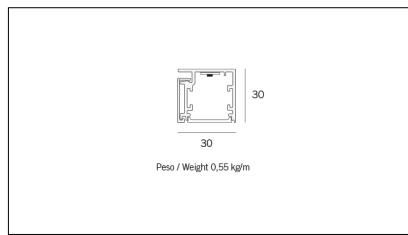

MACROLUX

Article code	Article	Colour	Diffuser	Light Temperature (°K)	Watt (W)	Length (mm)
1320.0327.00.98	MT3_27/DO-98 L=max 3 m	Grey anodize (98)	Opal			
1320.0327.01.98	MT3_27/DO/3000-98 L=3m - EMPTY STANDARD	Grey anodize (98)	Opal			3000
1320.0327.01.M10.98	MT3_27/DO/3000-98 L=3M - 10x EMPTY STANDARD	Grey anodize (98)	Opal			3000
1320.0327.120.2700.98	mt3_27/2700-98#	Grey anodize (98)	Opal	2700	9,6	
1320.0327.120.4000.98	mt3_27/4000-98#	Grey anodize (98)	Opal	4000	9,6	
1320.0327.120.98	mt3_27/3000-98#	Grey anodize (98)	Opal	3000	9,6	
1320.0327.240.2700.98	MT3_27/19.6W/2700°K-98	Grey anodize (98)	Opal	2700	19,6	
1320.0327.240.4000.98	MT3_27/18,5W/4000°K-98	Grey anodize (98)	Opal	4000	19,6	
1320.0327.240.98	MT3_27/19.6W/3000°K-98	Grey anodize (98)	Opal	3000	19,6	
1320.0327.K1200.2700.98	*MT3_27	Grey anodize (98)	Opal	2700	3,5	1220
1320.0327.K1200.4000.98	*MT3_27	Grey anodize (98)	Opal	4000	3,5	1220
1320.0327.K1200.98	*MT3_27	Grey anodize (98)	Opal	3000	30	1220
1320.0327.K1500.2700.98	*MT3_27	Grey anodize (98)	Opal	2700	37,5	1520
1320.0327.K1500.4000.98	*MT3_27	Grey anodize (98)	Opal	4000	37,5	1520
1320.0327.K1500.98	*MT3_27	Grey anodize (98)	Opal	3000	37,5	1520
1320.0327.K300.2700.98	*MT3_27	Grey anodize (98)	Opal	2700	7,5	320
1320.0327.K300.4000.98	*MT3_27	Grey anodize (98)	Opal	4000	7,5	320
1320.0327.K300.98	*MT3_27	Grey anodize (98)	Opal	3000	7,5	320
1320.0327.K600.2700.98	*MT3_27	Grey anodize (98)	Opal	2700	15	620
1320.0327.K600.4000.98	*MT3_27	Grey anodize (98)	Opal	4000	15	620
1320.0327.K600.98	*MT3_27	Grey anodize (98)	Opal	3000	15	620
1320.0327.K900.2700.98	*MT3_27	Grey anodize (98)	Opal	2700	90	920
1320.0327.K900.4000.98	*MT3_27	Grey anodize (98)	Opal	4000	90	920
1320.0327.K900.98	*MT3_27	Grey anodize (98)	Opal	3000	90	920
1320.03279.01.98	MT3_27/DP/3000-98 L=3m - EMPTY STANDARD	Grey anodize (98)	Prismatic			3000
1320.03279.01.M10.98	MT3_27/DP/3000-98 L=3M - 10x EMPTY STANDARD	Grey anodize (98)	Prismatic			3000