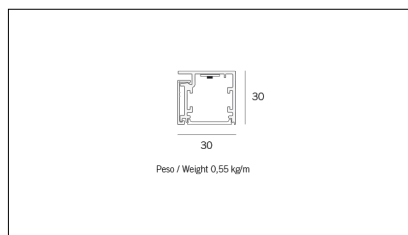

Article code	Article	Colour	Diffuser	Light Temperature (°K)	Watt (W)	Length (mm)
1320.0327.00.92	MT3_27/DO-92 L=max 3 m	Black (92)	Opal			
1320.0327.01.92	MT3_27/DO/3000-92 L=3m - EMPTY STANDARD	Black (92)	Opal			3000
1320.0327.01.M10.92	MT3_27/DO/3000-92 L=3M - 10x EMPTY STANDARD	Black (92)	Opal			3000
1320.0327.120.2700.92	MT3_27/9,6W/2700°K-92	Black (92)	Opal	2700	9,6	
1320.0327.120.4000.92	MT3_27/9,6W/4000°K-92	Black (92)	Opal	4000	9,6	
1320.0327.120.92	MT3_27/9,6W/3000°K-92	Black (92)	Opal	3000	9,6	
1320.0327.240.2700.92	MT3_27/19.6W/2700°K-92	Black (92)	Opal	2700	19,6	
1320.0327.240.4000.92	MT3_27/18,5W/4000°K-92	Black (92)	Opal	4000	19,6	
1320.0327.240.92	MT3_27/19.6W/3000°K-92	Black (92)	Opal	3000	19,6	
1320.0327.K1200.2700.92	*MT3_27	Black (92)	Opal	2700	3,5	1220
1320.0327.K1200.4000.92	*MT3_27	Black (92)	Opal	4000	3,5	1220
1320.0327.K1200.92	*MT3_27	Black (92)	Opal	3000	30	1220
1320.0327.K1500.2700.92	*MT3_27	Black (92)	Opal	2700	37,5	1520