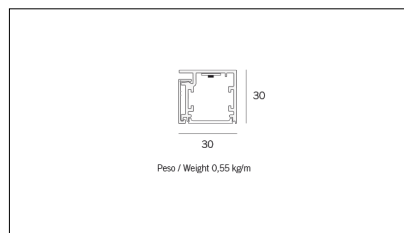

Article code	Article	Colour	Diffuser	Light Temperature (°K)	Watt (W)	Length (mm)
1320.0327.K1500.4000.92	*MT3_27	Black (92)	Opal	4000	37,5	1520
1320.0327.K1500.92	*MT3_27	Black (92)	Opal	3000	37,5	1520
1320.0327.K300.2700.92	*MT3_27	Black (92)	Opal	2700	7,5	320
1320.0327.K300.4000.92	*MT3_27	Black (92)	Opal	4000	7,5	320
1320.0327.K300.92	*MT3_27	Black (92)	Opal	3000	7,5	320
1320.0327.K600.2700.92	*MT3_27	Black (92)	Opal	2700	15	620
1320.0327.K600.4000.92	*MT3_27	Black (92)	Opal	4000	15	620
1320.0327.K600.92	*MT3_27	Black (92)	Opal	3000	15	620
1320.0327.K900.2700.92	*MT3_27	Black (92)	Opal	2700	90	920
1320.0327.K900.4000.92	*MT3_27	Black (92)	Opal	4000	90	920
1320.0327.K900.92	*MT3_27	Black (92)	Opal	3000	90	920
1320.03279.01.92	MT3_27/DP/3000-92 L=3m - EMPTY STANDARD	Black (92)	Prismatic			3000
1320.03279.01.M10.92	MT3_27/DP/3000-92 L=3M - 10x EMPTY STANDARD	Black (92)	Prismatic			3000

Article code	Article	Colour	Diffuser	Light Temperature (°K)	Watt (W)	Length (mm)
1320.0327.00.94	MT3_27/DO-94 L=max 3 m	White (94)	Opal			
1320.0327.01.94	MT3_27/DO/3000-94 L=3m - EMPTY STANDARD	White (94)	Opal			3000
1320.0327.01.M10.94	MT3_27/DO/3000-94 L=3M - 10x EMPTY STANDARD	White (94)	Opal			3000
1320.0327.120.2700.94	MT3_27/9,6W/2700°K-94	White (94)	Opal	2700	9,6	
1320.0327.120.4000.94	MT3_27/DO/9,6W/4000°K-94	White (94)	Opal	4000	9,6	
1320.0327.120.94	MT3_27/9,6W/3000°K-94	White (94)	Opal	3000	9,6	
1320.0327.240.2700.94	MT3_27/19.6W/2700°K-94	White (94)	Opal	2700	19,6	
1320.0327.240.4000.94	MT3_27/19.6W/4000°K-94	White (94)	Opal	4000	19,6	
1320.0327.240.94	MT3_27/19.6W/3000°K-94	White (94)	Opal	3000	19,6	
1320.0327.K1200.2700.94	*MT3_27	White (94)	Opal	2700	3,5	1220
1320.0327.K1200.4000.94	*MT3_27	White (94)	Opal	4000	3,5	1220
1320.0327.K1200.94	MT3_27/1220/30W/3000°K-94	White (94)	Opal	3000	30	1220
1320.0327.K1500.2700.94	*MT3_27	White (94)	Opal	2700	37,5	1520
1320.0327.K1500.4000.94	*MT3_27	White (94)	Opal	4000	37,5	1520
1320.0327.K1500.94	MT3_27/1520/37.5W/3000°K-94	White (94)	Opal	3000	37,5	1520
1320.0327.K300.2700.94	*MT3_27	White (94)	Opal	2700	7,5	320
1320.0327.K300.4000.94	*MT3_27	White (94)	Opal	4000	7,5	320
1320.0327.K300.94	*MT3_27	White (94)	Opal	3000	7,5	320
1320.0327.K600.2700.94	*MT3_27	White (94)	Opal	2700	15	620
1320.0327.K600.4000.94	*MT3_27	White (94)	Opal	4000	15	620
1320.0327.K600.94	MT3_27/620/15W/3000°K-94	White (94)	Opal	3000	15	620
1320.0327.K900.2700.94	*MT3_27	White (94)	Opal	2700	90	920
1320.0327.K900.4000.94	*MT3_27	White (94)	Opal	4000	90	920
1320.0327.K900.94	MT3_27/920/22.5W/3000°K-94	White (94)	Opal	3000	90	920
1320.03279.01.94	MT3_27/DP/3000-94 L=3m - EMPTY STANDARD	White (94)	Prismatic			3000
1320.03279.01.M10.94	MT3_27/DP/3000-94 L=3M - 10x EMPTY STANDARD	White (94)	Prismatic			3000