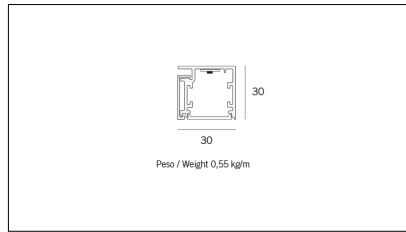

Article code	Article	Colour	Diffuser	Light Temperature (°K)	Watt (W)	Length (mm)
1320.0327.00.94	MT3_27/DO-94 L=max 3 m	White (94)	Opal			
1320.0327.01.94	MT3_27/DO/3000-94 L=3m - EMPTY STANDARD	White (94)	Opal			3000
1320.0327.01.M10.94	MT3_27/DO/3000-94 L=3M - 10x EMPTY STANDARD	White (94)	Opal			3000
1320.0327.120.2700.94	MT3_27/9,6W/2700°K-94	White (94)	Opal	2700	9,6	
1320.0327.120.4000.94	MT3_27/DO/9,6W/4000°K-94	White (94)	Opal	4000	9,6	

Article code	Name	Description	Watt (W)	Light Temperature (°K)	Length (mm)
1310.27.300	MKT_27/300/7,5W/3000°K	Profilo alluminio L=300 mm 7,5W 24V 950lm 3000°K CRI>90 - Driver escluso	7,5	3000	300

Article code	Name	Description	Watt (W)	Light Temperature (°K)	Length (mm)
1310.27.600	MKT_27/600/15W/3000°K	Profilo alluminio L=600 mm 15W 24V 1900lm 3000°K CRI>90 - Driver escluso	15	3000	600