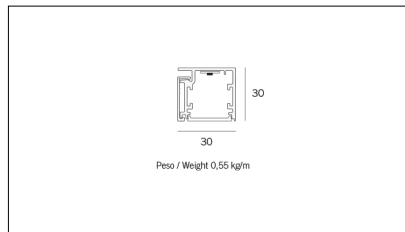

Article code	Article	Colour	Diffuser	Light Temperature (°K)	Watt (W)	Length (mm)
1320.0327.00.92	MT3_27/DO-92 L=max 3 m	Black (92)	Opal			
1320.0327.01.92	MT3_27/DO/3000-92 L=3m - EMPTY STANDARD	Black (92)	Opal			3000
1320.0327.01.M10.92	MT3_27/DO/3000-92 L=3M - 10x EMPTY STANDARD	Black (92)	Opal			3000
1320.0327.120.2700.92	MT3_27/9,6W/2700°K-92	Black (92)	Opal	2700	9,6	
1320.0327.120.4000.92	MT3_27/9,6W/4000°K-92	Black (92)	Opal	4000	9,6	
1320.0327.120.92	MT3_27/9,6W/3000°K-92	Black (92)	Opal	3000	9,6	
1320.0327.240.2700.92	MT3_27/19.6W/2700°K-92	Black (92)	Opal	2700	19,6	
1320.0327.240.4000.92	MT3_27/18,5W/4000°K-92	Black (92)	Opal	4000	19,6	
1320.0327.240.92	MT3_27/19.6W/3000°K-92	Black (92)	Opal	3000	19,6	
1320.032791.01.92	MT3_27/DP/3000-92 L=3m - EMPTY STANDARD	Black (92)	Prismatic			3000
1320.032791.01.M10.92	MT3_27/DP/3000-92 L=3M - 10x EMPTY STANDARD	Black (92)	Prismatic			3000