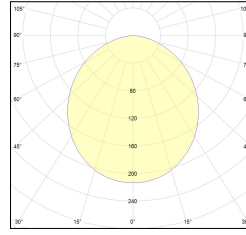

MACROLUX

Article code	Article	Colour	Diffuser	Light Temperature (°K)	Watt (W)	Length (mm)
1320.0327.00.98	MT3_27/DO-98 L=max 3 m	Grey anodize (98)	Opal			
1320.0327.01.98	MT3_27/DO/3000-98 L=3m - EMPTY STANDARD	Grey anodize (98)	Opal			3000
1320.0327.01.M10.98	MT3_27/DO/3000-98 L=3M - 10x EMPTY STANDARD	Grey anodize (98)	Opal			3000
1320.0327.120.2700.98	mt3_27/2700-98#	Grey anodize (98)	Opal	2700	9,6	
1320.0327.120.4000.98	mt3_27/4000-98#	Grey anodize (98)	Opal	4000	9,6	
1320.0327.120.98	mt3_27/3000-98#	Grey anodize (98)	Opal	3000	9,6	
1320.0327.240.2700.98	MT3_27/19.6W/2700°K-98	Grey anodize (98)	Opal	2700	19,6	
1320.0327.240.4000.98	MT3_27/18,5W/4000°K-98	Grey anodize (98)	Opal	4000	19,6	
1320.0327.240.98	MT3_27/19.6W/3000°K-98	Grey anodize (98)	Opal	3000	19,6	
1320.032791.01.98	MT3_27/DP/3000-98 L=3m - EMPTY STANDARD	Grey anodize (98)	Prismatic			3000
1320.032791.01.M10.98	MT3_27/DP/3000-98 L=3M - 10x EMPTY STANDARD	Grey anodize (98)	Prismatic			3000

Article code	Article	Colour	Diffuser	Light Temperature (°K)	Watt (W)	Length (mm)
1320.0327.00.92	MT3_27/DO-92 L=max 3 m	Black (92)	Opal			
1320.0327.01.92	MT3_27/DO/3000-92 L=3m - EMPTY STANDARD	Black (92)	Opal			3000
1320.0327.01.M10.92	MT3_27/DO/3000-92 L=3M - 10x EMPTY STANDARD	Black (92)	Opal			3000
1320.0327.120.2700.92	MT3_27/9,6W/2700°K-92	Black (92)	Opal	2700	9,6	
1320.0327.120.4000.92	MT3_27/9,6W/4000°K-92	Black (92)	Opal	4000	9,6	
1320.0327.120.92	MT3_27/9,6W/3000°K-92	Black (92)	Opal	3000	9,6	
1320.0327.240.2700.92	MT3_27/19.6W/2700°K-92	Black (92)	Opal	2700	19,6	
1320.0327.240.4000.92	MT3_27/18,5W/4000°K-92	Black (92)	Opal	4000	19,6	
1320.0327.240.92	MT3_27/19.6W/3000°K-92	Black (92)	Opal	3000	19,6	
1320.032791.01.92	MT3_27/DP/3000-92 L=3m - EMPTY STANDARD	Black (92)	Prismatic			3000
1320.032791.01.M10.92	MT3_27/DP/3000-92 L=3M - 10x EMPTY STANDARD	Black (92)	Prismatic			3000