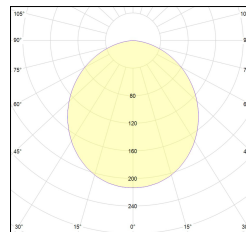

# MACROLUX

Article code	Article	Colour	Diffuser	Light Temperature (°K)	Watt (W)	Length (mm)
1320.0327.00.98	MT3_27/DO-98 L=max 3 m	Grey anodize (98)	Opal			
1320.0327.01.98	MT3_27/DO/3000-98 L=3m - EMPTY STANDARD	Grey anodize (98)	Opal			3000
1320.0327.01.M10.98	MT3_27/DO/3000-98 L=3M - 10x EMPTY STANDARD	Grey anodize (98)	Opal			3000
1320.0327.120.2700.98	MT3_27/9,6W/2700°K-98	Grey anodize (98)	Opal	2700	9,6	
1320.0327.120.4000.98	mt3_27/4000-98#	Grey anodize (98)	Opal	4000	9,6	
1320.0327.120.98	mt3_27/3000-98#	Grey anodize (98)	Opal	3000	9,6	
1320.0327.240.2700.98	MT3_27/19.6W/2700°K-98	Grey anodize (98)	Opal	2700	19,6	
1320.0327.240.4000.98	MT3_27/18,5W/4000°K-98	Grey anodize (98)	Opal	4000	19,6	
1320.0327.240.98	MT3_27/19.6W/3000°K-98	Grey anodize (98)	Opal	3000	19,6	
1320.032791.01.98	MT3_27/DP/3000-98 L=3m - EMPTY STANDARD	Grey anodize (98)	Prismatic			3000
1320.032791.01.M10.98	MT3_27/DP/3000-98 L=3M - 10x EMPTY STANDARD	Grey anodize (98)	Prismatic			3000

Article code	Article	Colour	Diffuser	Light Temperature (°K)	Watt (W)	Length (mm)
1320.0327.00.92	MT3_27/DO-92 L=max 3 m	Black (92)	Opal			
1320.0327.01.92	MT3_27/DO/3000-92 L=3m - EMPTY STANDARD	Black (92)	Opal			3000
1320.0327.01.M10.92	MT3_27/DO/3000-92 L=3M - 10x EMPTY STANDARD	Black (92)	Opal			3000
1320.0327.120.2700.92	MT3_27/9,6W/2700°K-92	Black (92)	Opal	2700	9,6	
1320.0327.120.4000.92	MT3_27/9,6W/4000°K-92	Black (92)	Opal	4000	9,6	
1320.0327.120.92	MT3_27/9,6W/3000°K-92	Black (92)	Opal	3000	9,6	
1320.0327.240.2700.92	MT3_27/19.6W/2700°K-92	Black (92)	Opal	2700	19,6	
1320.0327.240.4000.92	MT3_27/18,5W/4000°K-92	Black (92)	Opal	4000	19,6	
1320.0327.240.92	MT3_27/19.6W/3000°K-92	Black (92)	Opal	3000	19,6	
1320.032791.01.92	MT3_27/DP/3000-92 L=3m - EMPTY STANDARD	Black (92)	Prismatic			3000
1320.032791.01.M10.92	MT3_27/DP/3000-92 L=3M - 10x EMPTY STANDARD	Black (92)	Prismatic			3000