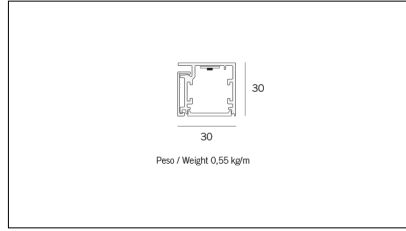

Article code	Article	Colour	Diffuser	Light Temperature (°K)	Watt (W)	Length (mm)
1320.0327.00.92	MT3_27/DO-92 L=max 3 m	Black (92)	Opal			
1320.0327.01.92	MT3_27/DO/3000-92 L=3m - EMPTY STANDARD	Black (92)	Opal			3000
1320.0327.01.M10.92	MT3_27/DO/3000-92 L=3M - 10x EMPTY STANDARD	Black (92)	Opal			3000
1320.0327.120.2700.92	MT3_27/9,6W/2700°K-92	Black (92)	Opal	2700	9,6	
1320.0327.120.4000.92	MT3_27/9,6W/4000°K-92	Black (92)	Opal	4000	9,6	
1320.0327.120.92	MT3_27/9,6W/3000°K-92	Black (92)	Opal	3000	9,6	
1320.0327.240.2700.92	MT3_27/19.6W/2700°K-92	Black (92)	Opal	2700	19,6	
1320.0327.240.4000.92	MT3_27/18,5W/4000°K-92	Black (92)	Opal	4000	19,6	
1320.0327.240.92	MT3_27/19.6W/3000°K-92	Black (92)	Opal	3000	19,6	
1320.032791.01.92	MT3_27/DP/3000-92 L=3m - EMPTY STANDARD	Black (92)	Prismatic			3000
1320.032791.01.M10.92	MT3_27/DP/3000-92 L=3M - 10x EMPTY STANDARD	Black (92)	Prismatic			3000

Article code	Article	Colour	Diffuser	Light Temperature (°K)	Watt (W)	Length (mm)
1320.0327.00.94	MT3_27/DO-94 L=max 3 m	White (94)	Opal			
1320.0327.01.94	MT3_27/DO/3000-94 L=3m - EMPTY STANDARD	White (94)	Opal			3000
1320.0327.01.M10.94	MT3_27/DO/3000-94 L=3M - 10x EMPTY STANDARD	White (94)	Opal			3000
1320.0327.120.2700.94	MT3_27/9,6W/2700°K-94	White (94)	Opal	2700	9,6	
1320.0327.120.4000.94	MT3_27/DO/9,6W/4000°K-94	White (94)	Opal	4000	9,6	

Article code	Name	Description	Watt (W)	Light Temperature (°K)	Length (mm)
1310.27.300	MKT_27/300/7,5W/3000°K	Profilo alluminio L=300 mm 7,5W 24V 950lm 3000°K CRI>90 - Driver escluso	7,5	3000	300

Article code	Name	Description	Watt (W)	Light Temperature (°K)	Length (mm)
1310.27.600	MKT_27/600/15W/3000°K	Profilo alluminio L=600 mm 15W 24V 1900lm 3000°K CRI>90 - Driver escluso	15	3000	600