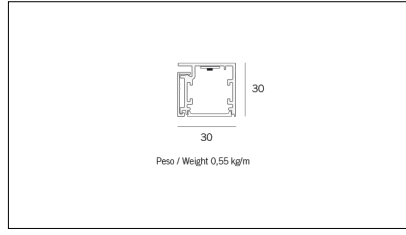

MACROLUX

Article code	Article	Colour	Diffuser	Light Temperature (°K)	Watt (W)	Length (mm)
1320.0327.00.98	MT3_27/DO-98 L=max 3 m	Grey anodize (98)	Opal			
1320.0327.01.98	MT3_27/DO/3000-98 L=3m - EMPTY STANDARD	Grey anodize (98)	Opal			3000
1320.0327.01.M10.98	MT3_27/DO/3000-98 L=3M - 10x EMPTY STANDARD	Grey anodize (98)	Opal			3000
1320.0327.120.2700.98	mt3_27/2700-98#	Grey anodize (98)	Opal	2700	9,6	
1320.0327.120.4000.98	mt3_27/4000-98#	Grey anodize (98)	Opal	4000	9,6	
1320.0327.120.98	mt3_27/3000-98#	Grey anodize (98)	Opal	3000	9,6	
1320.0327.240.2700.98	MT3_27/19.6W/2700°K-98	Grey anodize (98)	Opal	2700	19,6	
1320.0327.240.4000.98	MT3_27/18,5W/4000°K-98	Grey anodize (98)	Opal	4000	19,6	
1320.0327.240.98	MT3_27/19.6W/3000°K-98	Grey anodize (98)	Opal	3000	19,6	
1320.032791.01.98	MT3_27/DP/3000-98 L=3m - EMPTY STANDARD	Grey anodize (98)	Prismatic			3000
1320.032791.01.M10.98	MT3_27/DP/3000-98 L=3M - 10x EMPTY STANDARD	Grey anodize (98)	Prismatic			3000