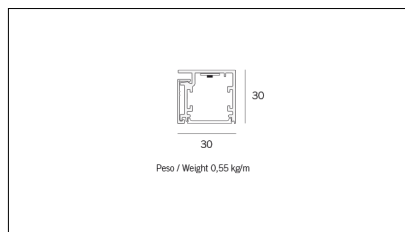

Article code	Article	Colour	Diffuser	Light Temperature (°K)	Watt (W)	Length (mm)
1320.0327.00.94	MT3_27/DO-94 L=max 3 m	White (94)	Opal			
1320.0327.01.94	MT3_27/DO/3000-94 L=3m - EMPTY STANDARD	White (94)	Opal			3000
1320.0327.01.M10.94	MT3_27/DO/3000-94 L=3M - 10x EMPTY STANDARD	White (94)	Opal			3000
1320.0327.120.2700.94	MT3_27/9,6W/2700°K-94	White (94)	Opal	2700	9,6	
1320.0327.120.4000.94	MT3_27/DO/9,6W/4000°K-94	White (94)	Opal	4000	9,6	