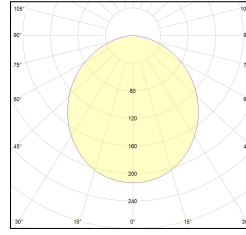

# MACROLUX

Article code	Article	Colour	Diffuser	Light Temperature (°K)	Watt (W)	Length (mm)
1320.0327.00.98	MT3_27/DO-98 L=max 3 m	Grey anodize (98)	Opal			
1320.0327.01.98	MT3_27/DO/3000-98 L=3m - EMPTY STANDARD	Grey anodize (98)	Opal			3000
1320.0327.01.M10.98	MT3_27/DO/3000-98 L=3M - 10x EMPTY STANDARD	Grey anodize (98)	Opal			3000
1320.0327.120.2700.98	MT3_27/9,6W/2700°K-98	Grey anodize (98)	Opal	2700	9,6	
1320.0327.120.4000.98	mt3_27/4000-98#	Grey anodize (98)	Opal	4000	9,6	
1320.0327.120.98	mt3_27/3000-98#	Grey anodize (98)	Opal	3000	9,6	
1320.0327.240.2700.98	MT3_27/19.6W/2700°K-98	Grey anodize (98)	Opal	2700	19,6	
1320.0327.240.4000.98	MT3_27/18,5W/4000°K-98	Grey anodize (98)	Opal	4000	19,6	
1320.0327.240.98	MT3_27/19.6W/3000°K-98	Grey anodize (98)	Opal	3000	19,6	
1320.032791.01.98	MT3_27/DP/3000-98 L=3m - EMPTY STANDARD	Grey anodize (98)	Prismatic			3000
1320.032791.01.M10.98	MT3_27/DP/3000-98 L=3M - 10x EMPTY STANDARD	Grey anodize (98)	Prismatic			3000

Article code	Article	Colour	Diffuser	Light Temperature (°K)	Watt (W)	Length (mm)
1320.0327.00.92	MT3_27/DO-92 L=max 3 m	Black (92)	Opal			
1320.0327.01.92	MT3_27/DO/3000-92 L=3m - EMPTY STANDARD	Black (92)	Opal			3000
1320.0327.01.M10.92	MT3_27/DO/3000-92 L=3M - 10x EMPTY STANDARD	Black (92)	Opal			3000
1320.0327.120.2700.92	MT3_27/9,6W/2700°K-92	Black (92)	Opal	2700	9,6	
1320.0327.120.4000.92	MT3_27/9,6W/4000°K-92	Black (92)	Opal	4000	9,6	
1320.0327.120.92	MT3_27/9,6W/3000°K-92	Black (92)	Opal	3000	9,6	
1320.0327.240.2700.92	MT3_27/19.6W/2700°K-92	Black (92)	Opal	2700	19,6	
1320.0327.240.4000.92	MT3_27/18,5W/4000°K-92	Black (92)	Opal	4000	19,6	
1320.0327.240.92	MT3_27/19.6W/3000°K-92	Black (92)	Opal	3000	19,6	
1320.032791.01.92	MT3_27/DP/3000-92 L=3m - EMPTY STANDARD	Black (92)	Prismatic			3000
1320.032791.01.M10.92	MT3_27/DP/3000-92 L=3M - 10x EMPTY STANDARD	Black (92)	Prismatic			3000