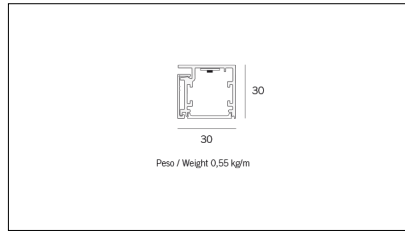

MACROLUX

Article code	Article	Colour	Diffuser	Light Temperature (°K)	Watt (W)	Length (mm)
1320.0327.00.98	MT3_27/DO-98 L=max 3 m	Grey anodize (98)	Opal			
1320.0327.01.98	MT3_27/DO/3000-98 L=3m - EMPTY STANDARD	Grey anodize (98)	Opal			3000
1320.0327.01.M10.98	MT3_27/DO/3000-98 L=3M - 10x EMPTY STANDARD	Grey anodize (98)	Opal			3000
1320.0327.120.2700.98	MT3_27/9,6W/2700°K-98	Grey anodize (98)	Opal	2700	9,6	
1320.0327.120.4000.98	mt3_27/4000-98#	Grey anodize (98)	Opal	4000	9,6	
1320.0327.120.98	mt3_27/3000-98#	Grey anodize (98)	Opal	3000	9,6	
1320.0327.240.2700.98	MT3_27/19.6W/2700°K-98	Grey anodize (98)	Opal	2700	19,6	
1320.0327.240.4000.98	MT3_27/18,5W/4000°K-98	Grey anodize (98)	Opal	4000	19,6	
1320.0327.240.98	MT3_27/19.6W/3000°K-98	Grey anodize (98)	Opal	3000	19,6	
1320.032791.01.98	MT3_27/DP/3000-98 L=3m - EMPTY STANDARD	Grey anodize (98)	Prismatic			3000
1320.032791.01.M10.98	MT3_27/DP/3000-98 L=3M - 10x EMPTY STANDARD	Grey anodize (98)	Prismatic			3000