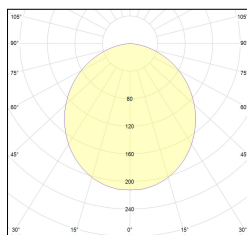

Article code	Article	Colour	Diffuser	Light Temperature (°K)	Watt (W)	Length (mm)
1320.0327.00.92	MT3_27/DO-92 L=max 3 m	Black (92)	Opal			
1320.0327.01.92	MT3_27/DO/3000-92 L=3m - EMPTY STANDARD	Black (92)	Opal			3000
1320.0327.01.M10.92	MT3_27/DO/3000-92 L=3M - 10x EMPTY STANDARD	Black (92)	Opal			3000
1320.0327.120.2700.92	MT3_27/9,6W/2700°K-92	Black (92)	Opal	2700	9,6	
1320.0327.120.4000.92	MT3_27/9,6W/4000°K-92	Black (92)	Opal	4000	9,6	
1320.0327.120.92	MT3_27/9,6W/3000°K-92	Black (92)	Opal	3000	9,6	
1320.0327.240.2700.92	MT3_27/19.6W/2700°K-92	Black (92)	Opal	2700	19,6	
1320.0327.240.4000.92	MT3_27/18,5W/4000°K-92	Black (92)	Opal	4000	19,6	
1320.0327.240.92	MT3_27/19.6W/3000°K-92	Black (92)	Opal	3000	19,6	
1320.0327.K1200.2700.92	*MT3_27	Black (92)	Opal	2700	3,5	1220
1320.0327.K1200.4000.92	*MT3_27	Black (92)	Opal	4000	3,5	1220
1320.0327.K1200.92	*MT3_27	Black (92)	Opal	3000	30	1220
1320.0327.K1500.2700.92	*MT3_27	Black (92)	Opal	2700	37,5	1520

Article code	Name	Description	Watt (W)	Driver's type
1.024020	Driver LED 24V 20W IP20	Dimensioni 36 x 16 x 103 mm	20	On/Off

Article code	Name	Description	Watt (W)	Driver's type
1.024030	Driver LED 24V 30W IP20	Dimensioni 50 x 17 x 156 mm	30	On/Off

Article code	Name	Description	Watt (W)	Driver's type
1.024050	Driver LED 24V 50W IP20	Dimensioni 59 x 29 x 167 mm	50	On/Off

Article code	Name	Description	Watt (W)	Driver's type
1.024075	Driver LED 24V 75W IP20	Dimensioni 61 x 29 x 184 mm	75	On/Off