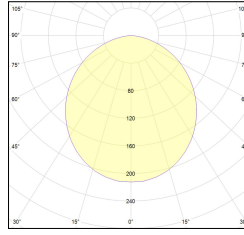

# MACROLUX

| Article code           | Article                                     | Colour     | Type of recessed | Light Temperature (°K) | Watt (W) | Diffuser  | Length (mm) |
|------------------------|---|------------|------------------|------------------------|----------|-----------|-------------|
| 1324.0027.00.94        | MX0_27/DO-94 L=max 3 m                      | White (94) | Plasterboard     |                        |          | Opal      |             |
| 1324.0027.01.94        | MX0_27/DO/3000-94 L=3m - EMPTY STANDARD     | White (94) | Plasterboard     |                        |          | Opal      | 3000        |
| 1324.0027.01.M10.94    | MX0_27/DO/3000-94 L=3m - 10x EMPTY STANDARD | White (94) | Plasterboard     |                        |          | Opal      | 3000        |
| 1324.0027.120.2700.94  | MX0_27/DO/9,6W/2700°K-94                    | White (94) | Plasterboard     | 2700                   | 9,6      |           |             |
| 1324.0027.120.4000.94  | MX0_27/DO/9,6W/4000°K-94                    | White (94) | Plasterboard     | 4000                   | 9,6      |           |             |
| 1324.0027.120.94       | MX0_27/DO/9,6W/3000°K-94                    | White (94) | Plasterboard     | 3000                   | 9,6      |           |             |
| 1324.0027.240.2700.94  | MX0_27/DO/19.6W/2700°K-94                   | White (94) | Plasterboard     | 2700                   | 19,6     |           |             |
| 1324.0027.240.4000.94  | MX0_27/DO/19.6W/4000°K-94                   | White (94) | Plasterboard     | 4000                   | 19,6     |           |             |
| 1324.0027.240.94       | MX0_27/DO/19.6W/3000°K-94                   | White (94) | Plasterboard     | 3000                   | 19,6     |           |             |
| 1324.00279.00.94       | MX0_27/DP-94 L=max 3 m                      | White (94) | Plasterboard     |                        |          | Prismatic |             |
| 1324.00279.01.94       | MX0_27/DP/3000-94 L=3m - EMPTY STANDARD     | White (94) | Plasterboard     |                        |          | Prismatic | 3000        |
| 1324.00279.01.M10.94   | MX0_27/DP/3000-94 L=3m - 10x EMPTY STANDARD | White (94) | Plasterboard     |                        |          | Prismatic | 3000        |
| 1324.00279.120.2700.94 | MX0_27/DP/9,6W/2700°K-94                    | White (94) | Plasterboard     | 2700                   | 9,6      |           |             |
| 1324.00279.120.4000.94 | MX0_27/DP/9,6W/4000°K-94                    | White (94) | Plasterboard     | 4000                   | 9,6      |           |             |
| 1324.00279.120.94      | MX0_27/DP/9,6W/3000°K-94                    | White (94) | Plasterboard     | 3000                   | 9,6      |           |             |
| 1324.00279.240.2700.94 | MX0_27/DP/19.6W/2700°K-94                   | White (94) | Plasterboard     | 2700                   | 19,6     |           |             |
| 1324.00279.240.4000.94 | MX0_27/DP/19.6W/4000°K-94                   | White (94) | Plasterboard     | 4000                   | 19,6     |           |             |
| 1324.00279.240.94      | MX0_27/DP/19.6W/3000°K-94                   | White (94) | Plasterboard     | 3000                   | 19,6     |           |             |