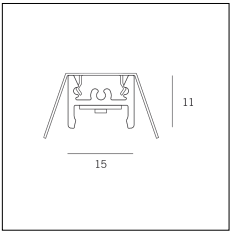

Article code	Name	Description	Watt (W)	Driver's type
1.024020	Driver LED 24V 20W IP20	Dimensioni 36 x 16 x 103 mm	20	On/Off

Article code	Name	Description	Watt (W)	Driver's type
1.024030	Driver LED 24V 30W IP20	Dimensioni 50 x 17 x 156 mm	30	On/Off

Article code	Name	Description	Watt (W)	Driver's type
1.024050	Driver LED 24V 50W IP20	Dimensioni 59 x 29 x 167 mm	50	On/Off

Article code	Name	Description	Watt (W)	Driver's type
1.024075	Driver LED 24V 75W IP20	Dimensioni 61 x 29 x 184 mm	75	On/Off

Article code	Name	Description	Watt (W)
1.97759	Driver LED 24V 150W IP67	Dimensioni 69 x 37 x 206 mm	150

Article code	Name	Description	Watt (W)
1.97745	Driver LED 24V 200W IP67	Dimensioni 69 x 37 x 206 mm	200

Article code	Name	Description	Watt (W)	Light Temperature (°K)	Length (mm)
1310.27.300	MKT_27/300/7,5W/3000°K	Profilo alluminio L=300 mm 7,5W 24V 950lm 3000°K CRI>90 - Driver escluso	7,5	3000	300

Article code	Name	Description	Watt (W)	Light Temperature (°K)	Length (mm)
1310.27.600	MKT_27/600/15W/3000°K	Profilo alluminio L=600 mm 15W 24V 1900lm 3000°K CRI>90 - Driver escluso	15	3000	600