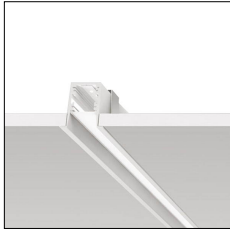

# MACROLUX

| Article code           | Article                                     | Colour     | Type of recessed | Light Temperature (°K) | Watt (W) | Diffuser  | Length (mm) |
|------------------------|---|------------|------------------|------------------------|----------|-----------|-------------|
| 1324.0027.00.94        | MX0_27/DO-94 L=max 3 m                      | White (94) | Plasterboard     |                        |          | Opal      |             |
| 1324.0027.01.94        | MX0_27/DO/3000-94 L=3m - EMPTY STANDARD     | White (94) | Plasterboard     |                        |          | Opal      | 3000        |
| 1324.0027.01.M10.94    | MX0_27/DO/3000-94 L=3m - 10x EMPTY STANDARD | White (94) | Plasterboard     |                        |          | Opal      | 3000        |
| 1324.0027.120.2700.94  | MX0_27/DO/9,6W/2700°K-94                    | White (94) | Plasterboard     | 2700                   | 9,6      |           |             |
| 1324.0027.120.4000.94  | MX0_27/DO/9,6W/4000°K-94                    | White (94) | Plasterboard     | 4000                   | 9,6      |           |             |
| 1324.0027.120.94       | MX0_27/DO/9,6W/3000°K-94                    | White (94) | Plasterboard     | 3000                   | 9,6      |           |             |
| 1324.0027.240.2700.94  | MX0_27/DO/19.6W/2700°K-94                   | White (94) | Plasterboard     | 2700                   | 19,6     |           |             |
| 1324.0027.240.4000.94  | MX0_27/DO/19.6W/4000°K-94                   | White (94) | Plasterboard     | 4000                   | 19,6     |           |             |
| 1324.0027.240.94       | MX0_27/DO/19.6W/3000°K-94                   | White (94) | Plasterboard     | 3000                   | 19,6     |           |             |
| 1324.00279.00.94       | MX0_27/DP-94 L=max 3 m                      | White (94) | Plasterboard     |                        |          | Prismatic |             |
| 1324.00279.01.94       | MX0_27/DP/3000-94 L=3m - EMPTY STANDARD     | White (94) | Plasterboard     |                        |          | Prismatic | 3000        |
| 1324.00279.01.M10.94   | MX0_27/DP/3000-94 L=3m - 10x EMPTY STANDARD | White (94) | Plasterboard     |                        |          | Prismatic | 3000        |
| 1324.00279.120.2700.94 | MX0_27/DP/9,6W/2700°K-94                    | White (94) | Plasterboard     | 2700                   | 9,6      |           |             |
| 1324.00279.120.4000.94 | MX0_27/DP/9,6W/4000°K-94                    | White (94) | Plasterboard     | 4000                   | 9,6      |           |             |
| 1324.00279.120.94      | MX0_27/DP/9,6W/3000°K-94                    | White (94) | Plasterboard     | 3000                   | 9,6      |           |             |
| 1324.00279.240.2700.94 | MX0_27/DP/19.6W/2700°K-94                   | White (94) | Plasterboard     | 2700                   | 19,6     |           |             |
| 1324.00279.240.4000.94 | MX0_27/DP/19.6W/4000°K-94                   | White (94) | Plasterboard     | 4000                   | 19,6     |           |             |
| 1324.00279.240.94      | MX0_27/DP/19.6W/3000°K-94                   | White (94) | Plasterboard     | 3000                   | 19,6     |           |             |