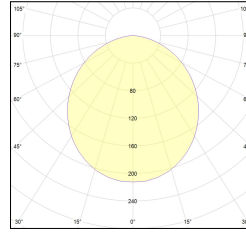

# MACROLUX

| Article code           | Article                                     | Colour     | Type of recessed | Light Temperature (°K) | Watt (W) | Diffuser  | Length (mm) |
|------------------------|---|------------|------------------|------------------------|----------|-----------|-------------|
| 1324.0027.00.94        | MX0_27/DO-94 L=max 3 m                      | White (94) | Plasterboard     |                        |          | Opal      |             |
| 1324.0027.01.94        | MX0_27/DO/3000-94 L=3m - EMPTY STANDARD     | White (94) | Plasterboard     |                        |          | Opal      | 3000        |
| 1324.0027.01.M10.94    | MX0_27/DO/3000-94 L=3m - 10x EMPTY STANDARD | White (94) | Plasterboard     |                        |          | Opal      | 3000        |
| 1324.0027.120.2700.94  | MX0_27/DO/9,6W/2700°K-94                    | White (94) | Plasterboard     | 2700                   | 9,6      |           |             |
| 1324.0027.120.4000.94  | MX0_27/DO/9,6W/4000°K-94                    | White (94) | Plasterboard     | 4000                   | 9,6      |           |             |
| 1324.0027.120.94       | MX0_27/DO/9,6W/3000°K-94                    | White (94) | Plasterboard     | 3000                   | 9,6      |           |             |
| 1324.0027.240.2700.94  | MX0_27/DO/19.6W/2700°K-94                   | White (94) | Plasterboard     | 2700                   | 19,6     |           |             |
| 1324.0027.240.4000.94  | MX0_27/DO/19.6W/4000°K-94                   | White (94) | Plasterboard     | 4000                   | 19,6     |           |             |
| 1324.0027.240.94       | MX0_27/DO/19.6W/3000°K-94                   | White (94) | Plasterboard     | 3000                   | 19,6     |           |             |
| 1324.00279.00.94       | MX0_27/DP-94 L=max 3 m                      | White (94) | Plasterboard     |                        |          | Prismatic |             |
| 1324.00279.01.94       | MX0_27/DP/3000-94 L=3m - EMPTY STANDARD     | White (94) | Plasterboard     |                        |          | Prismatic | 3000        |
| 1324.00279.01.M10.94   | MX0_27/DP/3000-94 L=3m - 10x EMPTY STANDARD | White (94) | Plasterboard     |                        |          | Prismatic | 3000        |
| 1324.00279.120.2700.94 | MX0_27/DP/9,6W/2700°K-94                    | White (94) | Plasterboard     | 2700                   | 9,6      |           |             |
| 1324.00279.120.4000.94 | MX0_27/DP/9,6W/4000°K-94                    | White (94) | Plasterboard     | 4000                   | 9,6      |           |             |
| 1324.00279.120.94      | MX0_27/DP/9,6W/3000°K-94                    | White (94) | Plasterboard     | 3000                   | 9,6      |           |             |
| 1324.00279.240.2700.94 | MX0_27/DP/19.6W/2700°K-94                   | White (94) | Plasterboard     | 2700                   | 19,6     |           |             |
| 1324.00279.240.4000.94 | MX0_27/DP/19.6W/4000°K-94                   | White (94) | Plasterboard     | 4000                   | 19,6     |           |             |
| 1324.00279.240.94      | MX0_27/DP/19.6W/3000°K-94                   | White (94) | Plasterboard     | 3000                   | 19,6     |           |             |