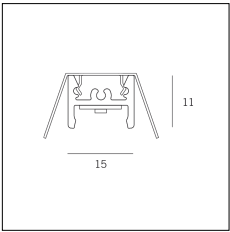

Article code	Name	Description	Watt (W)	Driver's type
1.024020	Driver LED 24V 20W IP20	Dimensioni 36 x 16 x 103 mm	20	On/Off

Article code	Name	Description	Watt (W)	Driver's type
1.024030	Driver LED 24V 30W IP20	Dimensioni 50 x 17 x 156 mm	30	On/Off

Article code	Name	Description	Watt (W)	Driver's type
1.024050	Driver LED 24V 50W IP20	Dimensioni 59 x 29 x 167 mm	50	On/Off

Article code	Name	Description	Watt (W)	Driver's type
1.024075	Driver LED 24V 75W IP20	Dimensioni 61 x 29 x 184 mm	75	On/Off

Article code	Name	Description	Watt (W)
1.97759	Driver LED 24V 150W IP67	Dimensioni 69 x 37 x 206 mm	150

Article code	Name	Description	Watt (W)
1.97745	Driver LED 24V 200W IP67	Dimensioni 69 x 37 x 206 mm	200

Article code	Name	Description	Watt (W)	Light Temperature (°K)	Length (mm)
1310.27.300	MKT_27/300/7,5W/3000°K	Profilo alluminio L=300 mm 7,5W 24V 950lm 3000°K CRI>90 - Driver escluso	7,5	3000	300

Article code	Name	Description	Watt (W)	Light Temperature (°K)	Length (mm)
1310.27.600	MKT_27/600/15W/3000°K	Profilo alluminio L=600 mm 15W 24V 1900lm 3000°K CRI>90 - Driver escluso	15	3000	600