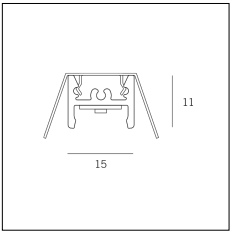

Article code	Name	Description	Watt (W)	Light Temperature (°K)	Length (mm)
1310.27.900	MKT_27/900/22,5W/3000°K	Profilo alluminio L=900 mm 22,5W 24V 2850lm 3000°K CRI>90 - Driver escluso	22,5	3000	900