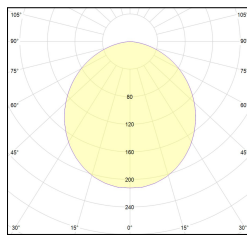

MACROLUX

Article code	Article	Colour	Type of recessed	Light Temperature (°K)	Watt (W)	Length (mm)	Diffuser
1324.0027.00.94	MX0_27/DO-94 L=max 3 m	White (94)	Plasterboard			3000	Opal
1324.0027.01.94	MX0_27/DO/3000-94 L=3m - EMPTY STANDARD	White (94)	Plasterboard			3000	Opal
1324.0027.01.M10.94	MX0_27/DO/3000-94 L=3m - 10x EMPTY STANDARD	White (94)	Plasterboard			3000	Opal
1324.0027.120.2700.94	MX0_27/DO/9,6W/2700°K-94	White (94)	Plasterboard	2700	9,6		
1324.0027.120.4000.94	MX0_27/DO/9,6W/4000°K-94	White (94)	Plasterboard	4000	9,6		
1324.0027.120.94	MX0_27/DO/9,6W/3000°K-94	White (94)	Plasterboard	3000	9,6		
1324.0027.240.2700.94	MX0_27/DO/19.6W/2700°K-94	White (94)	Plasterboard	2700	19,6		
1324.0027.240.4000.94	MX0_27/DO/18.5W/4000°K-94	White (94)	Plasterboard	4000	19,6		
1324.0027.240.94	MX0_27/DO/19.6W/3000°K-94	White (94)	Plasterboard	3000	19,6		
1324.00279.00.94	MX0_27/DP-94 L=max 3 m	White (94)	Plasterboard			3000	Prismatic
1324.00279.01.94	MX0_27/DP/3000-94 L=3m - EMPTY STANDARD	White (94)	Plasterboard			3000	Prismatic
1324.00279.01.M10.94	MX0_27/DP/3000-94 L=3m - 10x EMPTY STANDARD	White (94)	Plasterboard			3000	Prismatic
1324.00279.120.2700.94	MX0_27/DP/9,6W/2700°K-94	White (94)	Plasterboard	2700	9,6		
1324.00279.120.4000.94	MX0_27/DP/9,6W/4000°K-94	White (94)	Plasterboard	4000	9,6		
1324.00279.120.94	MX0_27/DP/9,6W/3000°K-94	White (94)	Plasterboard	3000	9,6		
1324.00279.240.2700.94	MX0_27/DP/19.6W/2700°K-94	White (94)	Plasterboard	2700	19,6		
1324.00279.240.4000.94	MX0_27/DP/19.6W/4000°K-94	White (94)	Plasterboard	4000	19,6		
1324.00279.240.94	MX0_27/DP/19.6W/3000°K-94	White (94)	Plasterboard	3000	19,6		

Article code	Name	Description	Watt (W)	Driver's type
1.024020	Driver LED 24V 20W IP20	Dimensioni 36 x 16 x 103 mm	20	On/Off

Article code	Name	Description	Watt (W)	Driver's type
1.024030	Driver LED 24V 30W IP20	Dimensioni 50 x 17 x 156 mm	30	On/Off