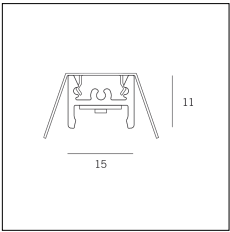

Article code	Name	Description	Watt (W)	Driver's type
1.024050	Driver LED 24V 50W IP20	Dimensioni 59 x 29 x 167 mm	50	On/Off

Article code	Name	Description	Watt (W)	Driver's type
1.024075	Driver LED 24V 75W IP20	Dimensioni 61 x 29 x 184 mm	75	On/Off

Article code	Name	Description	Watt (W)
1.97759	Driver LED 24V 150W IP67	Dimensioni 69 x 37 x 206 mm	150

Article code	Name	Description	Watt (W)
1.97745	Driver LED 24V 200W IP67	Dimensioni 69 x 37 x 206 mm	200

Article code	Name	Description	Watt (W)	Light Temperature (°K)	Length (mm)
1310.27.300	MKT_27/300/7,5W/3000°K	Profilo alluminio L=300 mm 7,5W 24V 950lm 3000°K CRI>90 - Driver escluso	7,5	3000	300

Article code	Name	Description	Watt (W)	Light Temperature (°K)	Length (mm)
1310.27.600	MKT_27/600/15W/3000°K	Profilo alluminio L=600 mm 15W 24V 1900lm 3000°K CRI>90 - Driver escluso	15	3000	600

Article code	Name	Description	Watt (W)	Light Temperature (°K)	Length (mm)
1310.27.900	MKT_27/900/22,5W/3000°K	Profilo alluminio L=900 mm 22,5W 24V 2850lm 3000°K CRI>90 - Driver escluso	22,5	3000	900

Article code	Name	Description	Watt (W)	Light Temperature (°K)	Length (mm)
1310.27.1200	MKT_27/1200/30W/3000°K	Profilo alluminio L=1200 mm 30W 24V 3800lm 3000°K CRI>90 - Driver escluso	30	3000	1200