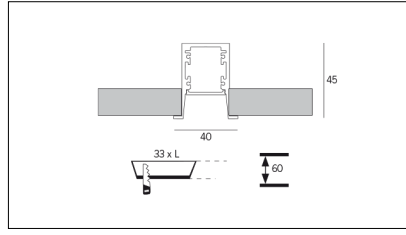

# MACROLUX

| Article code           | Article                                     | Colour     | Type of recessed | Light Temperature (°K) | Watt (W) | Diffuser  | Length (mm) |
|------------------------|---|------------|------------------|------------------------|----------|-----------|-------------|
| 1324.0027.00.94        | MX0_27/DO-94 L=max 3 m                      | White (94) | Plasterboard     |                        |          | Opal      |             |
| 1324.0027.01.94        | MX0_27/DO/3000-94 L=3m - EMPTY STANDARD     | White (94) | Plasterboard     |                        |          | Opal      | 3000        |
| 1324.0027.01.M10.94    | MX0_27/DO/3000-94 L=3m - 10x EMPTY STANDARD | White (94) | Plasterboard     |                        |          | Opal      | 3000        |
| 1324.0027.120.2700.94  | MX0_27/DO/9,6W/2700°K-94                    | White (94) | Plasterboard     | 2700                   | 9,6      |           |             |
| 1324.0027.120.4000.94  | MX0_27/DO/9,6W/4000°K-94                    | White (94) | Plasterboard     | 4000                   | 9,6      |           |             |
| 1324.0027.120.94       | MX0_27/DO/9,6W/3000°K-94                    | White (94) | Plasterboard     | 3000                   | 9,6      |           |             |
| 1324.0027.240.2700.94  | MX0_27/DO/19.6W/2700°K-94                   | White (94) | Plasterboard     | 2700                   | 19,6     |           |             |
| 1324.0027.240.4000.94  | MX0_27/DO/19.6W/4000°K-94                   | White (94) | Plasterboard     | 4000                   | 19,6     |           |             |
| 1324.0027.240.94       | MX0_27/DO/19.6W/3000°K-94                   | White (94) | Plasterboard     | 3000                   | 19,6     |           |             |
| 1324.00279.00.94       | MX0_27/DP-94 L=max 3 m                      | White (94) | Plasterboard     |                        |          | Prismatic |             |
| 1324.00279.01.94       | MX0_27/DP/3000-94 L=3m - EMPTY STANDARD     | White (94) | Plasterboard     |                        |          | Prismatic | 3000        |
| 1324.00279.01.M10.94   | MX0_27/DP/3000-94 L=3m - 10x EMPTY STANDARD | White (94) | Plasterboard     |                        |          | Prismatic | 3000        |
| 1324.00279.120.2700.94 | MX0_27/DP/9,6W/2700°K-94                    | White (94) | Plasterboard     | 2700                   | 9,6      |           |             |
| 1324.00279.120.4000.94 | MX0_27/DP/9,6W/4000°K-94                    | White (94) | Plasterboard     | 4000                   | 9,6      |           |             |
| 1324.00279.120.94      | MX0_27/DP/9,6W/3000°K-94                    | White (94) | Plasterboard     | 3000                   | 9,6      |           |             |
| 1324.00279.240.2700.94 | MX0_27/DP/19.6W/2700°K-94                   | White (94) | Plasterboard     | 2700                   | 19,6     |           |             |
| 1324.00279.240.4000.94 | MX0_27/DP/19.6W/4000°K-94                   | White (94) | Plasterboard     | 4000                   | 19,6     |           |             |
| 1324.00279.240.94      | MX0_27/DP/19.6W/3000°K-94                   | White (94) | Plasterboard     | 3000                   | 19,6     |           |             |