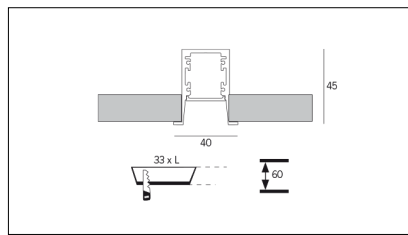

MACROLUX

Article code	Article	Colour	Type of recessed	Light Temperature (°K)	Watt (W)	Length (mm)	Diffuser
1324.0027.00.94	MX0_27/DO-94 L=max 3 m	White (94)	Plasterboard			3000	Opal
1324.0027.01.94	MX0_27/DO/3000-94 L=3m - EMPTY STANDARD	White (94)	Plasterboard			3000	Opal
1324.0027.01.M10.94	MX0_27/DO/3000-94 L=3m - 10x EMPTY STANDARD	White (94)	Plasterboard			3000	Opal
1324.0027.120.2700.94	MX0_27/DO/9,6W/2700°K-94	White (94)	Plasterboard	2700	9,6		
1324.0027.120.4000.94	MX0_27/DO/9,6W/4000°K-94	White (94)	Plasterboard	4000	9,6		
1324.0027.120.94	MX0_27/DO/9,6W/3000°K-94	White (94)	Plasterboard	3000	9,6		
1324.0027.240.2700.94	MX0_27/DO/19.6W/2700°K-94	White (94)	Plasterboard	2700	19,6		
1324.0027.240.4000.94	MX0_27/DO/18.5W/4000°K-94	White (94)	Plasterboard	4000	19,6		
1324.0027.240.94	MX0_27/DO/19.6W/3000°K-94	White (94)	Plasterboard	3000	19,6		
1324.00279.00.94	MX0_27/DP-94 L=max 3 m	White (94)	Plasterboard			3000	Prismatic
1324.00279.01.94	MX0_27/DP/3000-94 L=3m - EMPTY STANDARD	White (94)	Plasterboard			3000	Prismatic
1324.00279.01.M10.94	MX0_27/DP/3000-94 L=3m - 10x EMPTY STANDARD	White (94)	Plasterboard			3000	Prismatic
1324.00279.120.2700.94	MX0_27/DP/9,6W/2700°K-94	White (94)	Plasterboard	2700	9,6		
1324.00279.120.4000.94	MX0_27/DP/9,6W/4000°K-94	White (94)	Plasterboard	4000	9,6		
1324.00279.120.94	MX0_27/DP/9,6W/3000°K-94	White (94)	Plasterboard	3000	9,6		
1324.00279.240.2700.94	MX0_27/DP/19.6W/2700°K-94	White (94)	Plasterboard	2700	19,6		
1324.00279.240.4000.94	MX0_27/DP/19.6W/4000°K-94	White (94)	Plasterboard	4000	19,6		
1324.00279.240.94	MX0_27/DP/19.6W/3000°K-94	White (94)	Plasterboard	3000	19,6