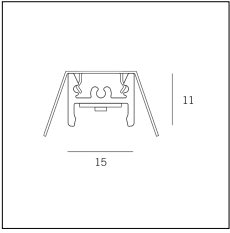

Article code	Name	Description	Watt (W)	Driver's type
1.024020	Driver LED 24V 20W IP20	Dimensioni 36 x 16 x 103 mm	20	On/Off

Article code	Name	Description	Watt (W)	Driver's type
1.024030	Driver LED 24V 30W IP20	Dimensioni 50 x 17 x 156 mm	30	On/Off

Article code	Name	Description	Watt (W)	Driver's type
1.024050	Driver LED 24V 50W IP20	Dimensioni 59 x 29 x 167 mm	50	On/Off

Article code	Name	Description	Watt (W)	Driver's type
1.024075	Driver LED 24V 75W IP20	Dimensioni 61 x 29 x 184 mm	75	On/Off

Article code	Name	Description	Watt (W)
1.97759	Driver LED 24V 150W IP67	Dimensioni 69 x 37 x 206 mm	150

Article code	Name	Description	Watt (W)
1.97745	Driver LED 24V 200W IP67	Dimensioni 69 x 37 x 206 mm	200

Article code	Name	Description	Watt (W)	Light Temperature (°K)	Length (mm)
1310.27.300	MKT_27/300/7,5W/3000°K	Profilo alluminio L=300 mm 7,5W 24V 950lm 3000°K CRI>90 - Driver escluso	7,5	3000	300

Article code	Name	Description	Watt (W)	Light Temperature (°K)	Length (mm)
1310.27.600	MKT_27/600/15W/3000°K	Profilo alluminio L=600 mm 15W 24V 1900lm 3000°K CRI>90 - Driver escluso	15	3000	600