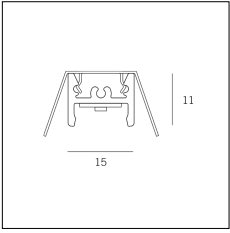

200 x 200

Powered by HTML.COM

| Article code | Name                    | Description | Watt (W) | Driver's type |
|--------------|-------------------------|-------------|----------|---------------|
| 1.024075     | Driver LED 24V 75W IP20 |             | 75       | On/Off        |

| Article code | Name                     | Description                 | Watt (W) |
|--------------|--------------------------|-----------------------------|----------|
| 1.97745      | Driver LED 24V 200W IP67 | Dimensioni 69 x 37 x 206 mm | 200      |