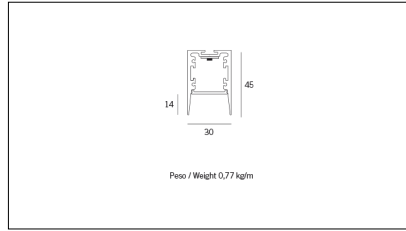

Article code	Article	Colour	Diffuser	Light Temperature (°K)	Watt (W)	Length (mm)
1324.0127.K1800.2700.94	*MX1_27	White (94)	Opal	2700	45	1820
1324.0127.K1800.4000.94	*MX1_27	White (94)	Opal	4000	45	1820
1324.0127.K1800.94	*MX1_27	White (94)	Opal	3000	45	1820
1324.0127.K600.2700.94	*MX1_27	White (94)	Opal	2700	15	620
1324.0127.K600.4000.94	*MX1_27	White (94)	Opal	4000	15	620
1324.0127.K600.94	*MX1_27	White (94)	Opal	3000	15	620
1324.01279.00.94	MX1_27/DP-94 L=max 3 m	White (94)	Prismatic			
1324.01279.01.94	MX1_27/DP/3000-94 L=3m - EMPTY STANDARD	White (94)	Prismatic			3000
1324.01279.01.M10.94	MX1_27/DP/3000-94 L=3m - 10x EMPTY STANDARD	White (94)	Prismatic			3000
1324.01279.120.2700.94	MX1_27/DP/9,6W/2700°K-94	White (94)	Prismatic	2700	9,6	
1324.01279.120.4000.94	MX1_27/DP/9,6W/4000°K-94	White (94)	Prismatic	4000	9,6	
1324.01279.120.94	mx1_27 surface/3000-94#	White (94)	Prismatic	3000	9,6	
1324.01279.240.2700.94	mx1_27 surface/2700-94#	White (94)	Prismatic	2700	19,6	
1324.01279.240.4000.94	MX1_27/DP/19.6W/4000°K-94	White (94)	Prismatic	4000	19,6	
1324.01279.240.94	MX1_27/DP/19.6W/3000°K-94	White (94)	Prismatic	3000	19,6	

Article code	Article	Colour	Diffuser	Light Temperature (°K)	Watt (W)	Length (mm)
1324.0127.00.92	MX1_27/DO-92 L=max 3 m	Black (92)	Opal			
1324.0127.01.92	MX1_27/DO/3000-92 L=3m - EMPTY STANDARD	Black (92)	Opal			3000
1324.0127.01.M10.92	MX1_27/DO/3000-92 L=3m - 10x EMPTY STANDARD	Black (92)	Opal			3000
1324.0127.120.2700.92	MX1_27/9,6W/2700°K-92	Black (92)	Opal	2700	9,6	
1324.0127.120.4000.92	MX1_27/9,6W/4000°K-92	Black (92)	Opal	4000	9,6	
1324.0127.120.92	MX1_27/9,6W/3000°K-92	Black (92)	Opal	3000	9,6	
1324.0127.240.2700.92	MX1_27/19.6W/2700°K-92	Black (92)	Opal	2700	19,6	
1324.0127.240.4000.92	MX1_27/19.6W/4000°K-92	Black (92)	Opal	4000	19,6	
1324.0127.240.92	MX1_27/DO/19.6W/3000°K-92	Black (92)	Opal	3000	19,6	
1324.0127.K1200.2700.92	*MX1_27	Black (92)	Opal	2700	30	1220
1324.0127.K1200.4000.92	*MX1_27	Black (92)	Opal	4000	30	1220
1324.0127.K1200.92	*MX1_27	Black (92)	Opal	3000	30	1220
1324.0127.K1800.2700.92	*MX1_27	Black (92)	Opal	2700	45	1820
1324.0127.K1800.4000.92	*MX1_27	Black (92)	Opal	4000	45	1820
1324.0127.K1800.92	*MX1_27	Black (92)	Opal	3000	45	1820
1324.0127.K600.2700.92	MX1_27-PLAFONE/630/15W/2700°K-92	Black (92)	Opal	2700	15	620
1324.0127.K600.4000.92	*MX1_27	Black (92)	Opal	4000	15	620
1324.0127.K600.92	*MX1_27	Black (92)	Opal	3000	15	620
1324.01279.00.92	MX1_27/DP-92 L=max 3 m	Black (92)	Prismatic			
1324.01279.01.92	MX1_27/DP/3000-92 L=3m - EMPTY STANDARD	Black (92)	Prismatic			3000
1324.01279.01.M10.92	MX1_27/DP/3000-92 L=3m - 10x EMPTY STANDARD	Black (92)	Prismatic			3000
1324.01279.120.2700.92	mx1_27 surface/2700-92#	Black (92)	Prismatic	2700	9,6	
1324.01279.120.4000.92	mx1_27 surface/4000-92#	Black (92)	Prismatic	4000	9,6	
1324.01279.120.92	mx1_27 surface/3000-92#	Black (92)	Prismatic	3000	9,6	
1324.01279.240.2700.92	mx1_27 surface/2700-92#	Black (92)	Prismatic	2700	19,6	
1324.01279.240.4000.92	mx1_27 surface/4000-92#	Black (92)	Prismatic	4000	19,6	
1324.01279.240.92	MX1_27/DP/19.6W/3000°K-92	Black (92)	Prismatic	3000	19,6