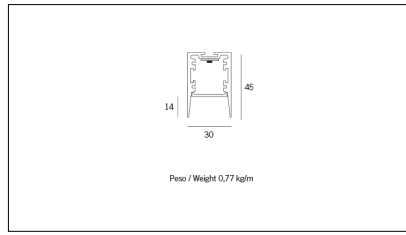

Article code	Article	Colour	Diffuser	Light Temperature (°K)	Watt (W)	Length (mm)
1324.0127.00.94	MX1_27/DO-94 L=max 3 m	White (94)	Opal			
1324.0127.01.94	MX1_27/DO/3000-94 L=3m - EMPTY STANDARD	White (94)	Opal			3000
1324.0127.01.M10.94	MX1_27/DO/3000-94 L=3m - 10x EMPTY STANDARD	White (94)	Opal			3000
1324.0127.120.2700.94	MX1_27/DO/9,6W/2700°K-94	White (94)	Opal	2700	9,6	
1324.0127.120.4000.94	MX1_27/9,6W/4000°K-94	White (94)	Opal	4000	9,6	
1324.0127.120.94	MX1_27/9,6W/3000°K-94	White (94)	Opal	3000	9,6	
1324.0127.240.2700.94	MX1_27/19,6W/2700°K-94	White (94)	Opal	2700	19,6	
1324.0127.240.4000.94	MX1_27/18,5W/4000°K-94	White (94)	Opal	4000	19,6	
1324.0127.240.94	MX1_27/19,6W/3000°K-94	White (94)	Opal	3000	19,6	
1324.01279.00.94	MX1_27/DP-94 L=max 3 m	White (94)	Prismatic			
1324.01279.01.94	MX1_27/DP/3000-94 L=3m - EMPTY STANDARD	White (94)	Prismatic			3000
1324.01279.01.M10.94	MX1_27/DP/3000-94 L=3m - 10x EMPTY STANDARD	White (94)	Prismatic			3000
1324.01279.120.2700.94	MX1_27/DP/9,6W/2700°K-94	White (94)	Prismatic	2700	9,6	
1324.01279.120.4000.94	MX1_27/DP/9,6W/4000°K-94	White (94)	Prismatic	4000	9,6	
1324.01279.120.94	mx1_27 surface/3000-94#	White (94)	Prismatic	3000	9,6	
1324.01279.240.2700.94	MX1_27/DP/19,6W/2700°K-94	White (94)	Prismatic	2700	19,6	
1324.01279.240.4000.94	MX1_27/DP/19,6W/4000°K-94	White (94)	Prismatic	4000	19,6	
1324.01279.240.94	MX1_27/DP/19,6W/3000°K-94	White (94)	Prismatic	3000	19,6	