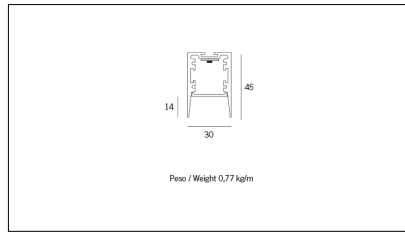

Article code	Article	Colour	Diffuser	Light Temperature (°K)	Watt (W)	Length (mm)
1324.0127.00.94	MX1_27/DO-94 L=max 3 m	White (94)	Opal			
1324.0127.01.94	MX1_27/DO/3000-94 L=3m - EMPTY STANDARD	White (94)	Opal			3000
1324.0127.01.M10.94	MX1_27/DO/3000-94 L=3m - 10x EMPTY STANDARD	White (94)	Opal			3000
1324.0127.120.2700.94	MX1_27/DO/9,6W/2700°K-94	White (94)	Opal	2700	9,6	
1324.0127.120.4000.94	MX1_27/9,6W/4000°K-94	White (94)	Opal	4000	9,6	
1324.0127.120.94	MX1_27/9,6W/3000°K-94	White (94)	Opal	3000	9,6	
1324.0127.240.2700.94	MX1_27/19,6W/2700°K-94	White (94)	Opal	2700	19,6	
1324.0127.240.4000.94	MX1_27/18,5W/4000°K-94	White (94)	Opal	4000	19,6	
1324.0127.240.94	MX1_27/19,6W/3000°K-94	White (94)	Opal	3000	19,6	
1324.01279.00.94	MX1_27/DP-94 L=max 3 m	White (94)	Prismatic			
1324.01279.01.94	MX1_27/DP/3000-94 L=3m - EMPTY STANDARD	White (94)	Prismatic			3000
1324.01279.01.M10.94	MX1_27/DP/3000-94 L=3m - 10x EMPTY STANDARD	White (94)	Prismatic			3000
1324.01279.120.2700.94	MX1_27/DP/9,6W/2700°K-94	White (94)	Prismatic	2700	9,6	
1324.01279.120.4000.94	MX1_27/DP/9,6W/4000°K-94	White (94)	Prismatic	4000	9,6	
1324.01279.120.94	mx1_27 surface/3000-94#	White (94)	Prismatic	3000	9,6	
1324.01279.240.2700.94	MX1_27/DP/19,6W/2700°K-94	White (94)	Prismatic	2700	19,6	
1324.01279.240.4000.94	MX1_27/DP/19,6W/4000°K-94	White (94)	Prismatic	4000	19,6	
1324.01279.240.94	MX1_27/DP/19,6W/3000°K-94	White (94)	Prismatic	3000	19,6	