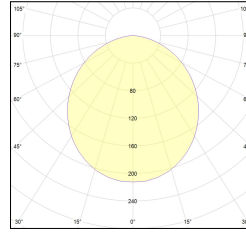

MACROLUX

Article code	Article	Colour	Diffuser	Light Temperature (°K)	Watt (W)	Length (mm)
1324.0127.00.98	MX1_27-98 L=max 3 m	Grey anodize (98)	Opal			
1324.0127.01.98	MX1_27/DO/3000-98 L=3m - EMPTY STANDARD	Grey anodize (98)	Opal			3000
1324.0127.01.M10.98	MX1_27/DO/3000-98 L=3m - 10x EMPTY STANDARD	Grey anodize (98)	Opal			3000
1324.0127.120.2700.98	mx1_27 surface/2700-98#	Grey anodize (98)	Opal	2700	9,6	
1324.0127.120.4000.98	mx1_27 surface/4000-98#	Grey anodize (98)	Opal	4000	9,6	
1324.0127.120.98	MX1_27/9,6W/3000°K-98	Grey anodize (98)	Opal	3000	9,6	
1324.0127.240.2700.98	mx1_27 surface/2700-98#	Grey anodize (98)	Opal	2700	19,6	
1324.0127.240.4000.98	mx1_27 surface/4000-98#	Grey anodize (98)	Opal	4000	19,6	
1324.0127.240.98	MX1_27/18,5W/3000°K-98	Grey anodize (98)	Opal	3000	19,6	
1324.01279.00.98	MX1_27/DP-98 L=max 3 m	Grey anodize (98)	Prismatic			
1324.01279.01.98	MX1_27/DP/3000-98 L=3m - EMPTY STANDARD	Grey anodize (98)	Prismatic			3000
1324.01279.01.M10.98	MX1_27/DP/3000-98 L=3m - 10x EMPTY STANDARD	Grey anodize (98)	Prismatic			3000
1324.01279.120.2700.98	mx1_27 surface/2700-98#	Grey anodize (98)	Prismatic	2700	9,6	
1324.01279.120.4000.98	mx1_27 surface/4000-98#	Grey anodize (98)	Prismatic	4000	9,6	
1324.01279.120.98	mx1_27 surface/3000-98#	Grey anodize (98)	Prismatic	3000	9,6	
1324.01279.240.2700.98	mx1_27 surface/2700-98#	Grey anodize (98)	Prismatic	2700	19,6	
1324.01279.240.4000.98	mx1_27 surface/4000-98#	Grey anodize (98)	Prismatic	4000	19,6	
1324.01279.240.98	mx1_27 surface/3000-98#	Grey anodize (98)	Prismatic	3000	19,6	