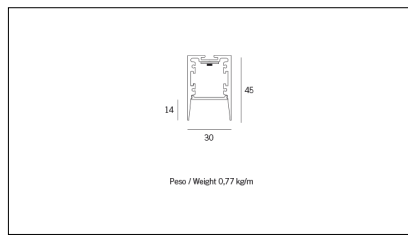

MACROLUX

Article code	Article	Colour	Diffuser	Light Temperature (°K)	Watt (W)	Length (mm)
1324.0127.00.98	MX1_27-98 L=max 3 m	Grey anodize (98)	Opal			
1324.0127.01.98	MX1_27/DO/3000-98 L=3m - EMPTY STANDARD	Grey anodize (98)	Opal			3000
1324.0127.01.M10.98	MX1_27/DO/3000-98 L=3m - 10x EMPTY STANDARD	Grey anodize (98)	Opal			3000
1324.0127.120.2700.98	mx1_27 surface/2700-98#	Grey anodize (98)	Opal	2700	9,6	
1324.0127.120.4000.98	mx1_27 surface/4000-98#	Grey anodize (98)	Opal	4000	9,6	
1324.0127.120.98	MX1_27/9,6W/3000°K-98	Grey anodize (98)	Opal	3000	9,6	
1324.0127.240.2700.98	mx1_27 surface/2700-98#	Grey anodize (98)	Opal	2700	19,6	
1324.0127.240.4000.98	mx1_27 surface/4000-98#	Grey anodize (98)	Opal	4000	19,6	
1324.0127.240.98	MX1_27/18,5W/3000°K-98	Grey anodize (98)	Opal	3000	19,6	
1324.0127.K1200.2700.98	*MX1_27	Grey anodize (98)	Opal	2700	30	1220
1324.0127.K1200.4000.98	*MX1_27	Grey anodize (98)	Opal	4000	30	1220
1324.0127.K1200.98	*MX1_27	Grey anodize (98)	Opal	3000	30	1220
1324.0127.K1800.2700.98	*MX1_27	Grey anodize (98)	Opal	2700	45	1820
1324.0127.K1800.4000.98	*MX1_27	Grey anodize (98)	Opal	4000	45	1820
1324.0127.K1800.98	*MX1_27	Grey anodize (98)	Opal	3000	45	1820
1324.0127.K600.2700.98	*MX1_27	Grey anodize (98)	Opal	2700	15	620
1324.0127.K600.4000.98	*MX1_27	Grey anodize (98)	Opal	4000	15	620
1324.0127.K600.98	*MX1_27	Grey anodize (98)	Opal	3000	15	620
1324.01279.00.98	MX1_27/DP-98 L=max 3 m	Grey anodize (98)	Prismatic			
1324.01279.01.98	MX1_27/DP/3000-98 L=3m - EMPTY STANDARD	Grey anodize (98)	Prismatic			3000
1324.01279.01.M10.98	MX1_27/DP/3000-98 L=3m - 10x EMPTY STANDARD	Grey anodize (98)	Prismatic			3000
1324.01279.120.2700.98	mx1_27 surface/2700-98#	Grey anodize (98)	Prismatic	2700	9,6	
1324.01279.120.4000.98	mx1_27 surface/4000-98#	Grey anodize (98)	Prismatic	4000	9,6	
1324.01279.120.98	mx1_27 surface/3000-98#	Grey anodize (98)	Prismatic	3000	9,6	
1324.01279.240.2700.98	mx1_27 surface/2700-98#	Grey anodize (98)	Prismatic	2700	19,6	
1324.01279.240.4000.98	mx1_27 surface/4000-98#	Grey anodize (98)	Prismatic	4000	19,6	
1324.01279.240.98	mx1_27 surface/3000-98#	Grey anodize (98)	Prismatic	3000	19,6