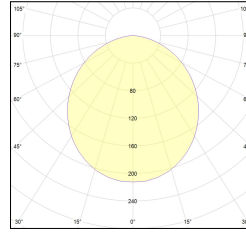

MACROLUX

Article code	Article	Colour	Diffuser	Light Temperature (°K)	Watt (W)	Length (mm)
1324.0127.00.98	MX1_27-98 L=max 3 m	Grey anodize (98)	Opal			
1324.0127.01.98	MX1_27/DO/3000-98 L=3m - EMPTY STANDARD	Grey anodize (98)	Opal			3000
1324.0127.01.M10.98	MX1_27/DO/3000-98 L=3m - 10x EMPTY STANDARD	Grey anodize (98)	Opal			3000
1324.0127.120.2700.98	mx1_27 surface/2700-98#	Grey anodize (98)	Opal	2700	9,6	
1324.0127.120.4000.98	mx1_27 surface/4000-98#	Grey anodize (98)	Opal	4000	9,6	
1324.0127.120.98	MX1_27/9,6W/3000°K-98	Grey anodize (98)	Opal	3000	9,6	
1324.0127.240.2700.98	mx1_27 surface/2700-98#	Grey anodize (98)	Opal	2700	19,6	
1324.0127.240.4000.98	mx1_27 surface/4000-98#	Grey anodize (98)	Opal	4000	19,6	
1324.0127.240.98	MX1_27/18,5W/3000°K-98	Grey anodize (98)	Opal	3000	19,6	
1324.01279.00.98	MX1_27/DP-98 L=max 3 m	Grey anodize (98)	Prismatic			
1324.01279.01.98	MX1_27/DP/3000-98 L=3m - EMPTY STANDARD	Grey anodize (98)	Prismatic			3000
1324.01279.01.M10.98	MX1_27/DP/3000-98 L=3m - 10x EMPTY STANDARD	Grey anodize (98)	Prismatic			3000
1324.01279.120.2700.98	mx1_27 surface/2700-98#	Grey anodize (98)	Prismatic	2700	9,6	
1324.01279.120.4000.98	mx1_27 surface/4000-98#	Grey anodize (98)	Prismatic	4000	9,6	
1324.01279.120.98	mx1_27 surface/3000-98#	Grey anodize (98)	Prismatic	3000	9,6	
1324.01279.240.2700.98	mx1_27 surface/2700-98#	Grey anodize (98)	Prismatic	2700	19,6	
1324.01279.240.4000.98	mx1_27 surface/4000-98#	Grey anodize (98)	Prismatic	4000	19,6	
1324.01279.240.98	mx1_27 surface/3000-98#	Grey anodize (98)	Prismatic	3000	19,6