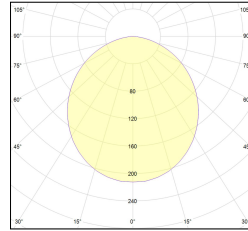

Article code	Article	Colour	Diffuser	Light Temperature (°K)	Watt (W)	Length (mm)
1324.0127.K1800.2700.94	*MX1_27	White (94)	Opal	2700	45	1820
1324.0127.K1800.4000.94	*MX1_27	White (94)	Opal	4000	45	1820
1324.0127.K1800.94	*MX1_27	White (94)	Opal	3000	45	1820
1324.0127.K600.2700.94	*MX1_27	White (94)	Opal	2700	15	620
1324.0127.K600.4000.94	*MX1_27	White (94)	Opal	4000	15	620
1324.0127.K600.94	*MX1_27	White (94)	Opal	3000	15	620
1324.01279.00.94	MX1_27/DP-94 L=max 3 m	White (94)	Prismatic			
1324.01279.01.94	MX1_27/DP/3000-94 L=3m - EMPTY STANDARD	White (94)	Prismatic			3000
1324.01279.01.M10.94	MX1_27/DP/3000-94 L=3m - 10x EMPTY STANDARD	White (94)	Prismatic			3000
1324.01279.120.2700.94	MX1_27/DP/9,6W/2700°K-94	White (94)	Prismatic	2700	9,6	
1324.01279.120.4000.94	MX1_27/DP/9,6W/4000°K-94	White (94)	Prismatic	4000	9,6	
1324.01279.120.94	mx1_27 surface/3000-94#	White (94)	Prismatic	3000	9,6	
1324.01279.240.2700.94	mx1_27 surface/2700-94#	White (94)	Prismatic	2700	19,6	
1324.01279.240.4000.94	MX1_27/DP/19.6W/4000°K-94	White (94)	Prismatic	4000	19,6	
1324.01279.240.94	MX1_27/DP/19.6W/3000°K-94	White (94)	Prismatic	3000	19,6	