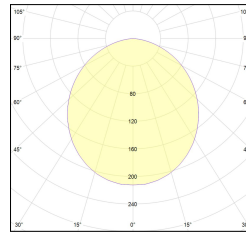

MACROLUX

Article code	Article	Colour	Diffuser	Light Temperature (°K)	Watt (W)	Length (mm)
1324.0127.00.98	MX1_27-98 L=max 3 m	Grey anodize (98)	Opal			
1324.0127.01.98	MX1_27/DO/3000-98 L=3m - EMPTY STANDARD	Grey anodize (98)	Opal			3000
1324.0127.01.M10.98	MX1_27/DO/3000-98 L=3m - 10x EMPTY STANDARD	Grey anodize (98)	Opal			3000
1324.0127.120.2700.98	mx1_27 surface/2700-98#	Grey anodize (98)	Opal	2700	9,6	
1324.0127.120.4000.98	mx1_27 surface/4000-98#	Grey anodize (98)	Opal	4000	9,6	
1324.0127.120.98	MX1_27/9,6W/3000°K-98	Grey anodize (98)	Opal	3000	9,6	
1324.0127.240.2700.98	mx1_27 surface/2700-98#	Grey anodize (98)	Opal	2700	19,6	
1324.0127.240.4000.98	mx1_27 surface/4000-98#	Grey anodize (98)	Opal	4000	19,6	
1324.0127.240.98	MX1_27/18,5W/3000°K-98	Grey anodize (98)	Opal	3000	19,6	
1324.01279.00.98	MX1_27/DP-98 L=max 3 m	Grey anodize (98)	Prismatic			
1324.01279.01.98	MX1_27/DP/3000-98 L=3m - EMPTY STANDARD	Grey anodize (98)	Prismatic			3000
1324.01279.01.M10.98	MX1_27/DP/3000-98 L=3m - 10x EMPTY STANDARD	Grey anodize (98)	Prismatic			3000
1324.01279.120.2700.98	mx1_27 surface/2700-98#	Grey anodize (98)	Prismatic	2700	9,6	
1324.01279.120.4000.98	mx1_27 surface/4000-98#	Grey anodize (98)	Prismatic	4000	9,6	
1324.01279.120.98	mx1_27 surface/3000-98#	Grey anodize (98)	Prismatic	3000	9,6	
1324.01279.240.2700.98	mx1_27 surface/2700-98#	Grey anodize (98)	Prismatic	2700	19,6	
1324.01279.240.4000.98	mx1_27 surface/4000-98#	Grey anodize (98)	Prismatic	4000	19,6	
1324.01279.240.98	mx1_27 surface/3000-98#	Grey anodize (98)	Prismatic	3000	19,6	