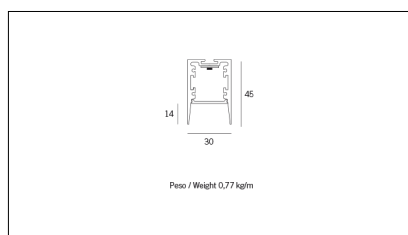

Article code	Article	Colour	Diffuser	Light Temperature (°K)	Watt (W)	Length (mm)
1324.0127.00.94	MX1_27-94 L=max 3 m	White (94)	Opal			
1324.0127.01.94	MX1_27/DO/3000-94 L=3m - EMPTY STANDARD	White (94)	Opal			3000
1324.0127.01.M10.94	MX1_27/DO/3000-94 L=3m - 10x EMPTY STANDARD	White (94)	Opal			3000
1324.0127.120.2700.94	MX1_27/DO/9,6W/2700°K-94	White (94)	Opal	2700	9,6	
1324.0127.120.4000.94	MX1_27/9,6W/4000°K-94	White (94)	Opal	4000	9,6	
1324.0127.120.94	MX1_27/9,6W/3000°K-94	White (94)	Opal	3000	9,6	
1324.0127.240.2700.94	MX1_27/19,6W/2700°K-94	White (94)	Opal	2700	19,6	
1324.0127.240.4000.94	MX1_27/18,5W/4000°K-94	White (94)	Opal	4000	19,6	
1324.0127.240.94	MX1_27/19,6W/3000°K-94	White (94)	Opal	3000	19,6	
1324.0127.K1200.2700.94	MX1_27-PLAFONE/1230/30W/2700°K-94	White (94)	Opal	2700	30	1220
1324.0127.K1200.4000.94	*MX1_27	White (94)	Opal	4000	30	1220
1324.0127.K1200.94	MX1_27-PLAFONE/1230/30W/3000°K-94	White (94)	Opal	3000	30	1220

Article code	Name	Description	Watt (W)	Driver's type
1.024015	Driver LED 24V 15W IP20	Dimensioni 45 x 19 x 123 mm	15	On/Off

Article code	Name	Description	Watt (W)	Driver's type
1.024020	Driver LED 24V 20W IP20	Dimensioni 36 x 16 x 103 mm	20	On/Off

Article code	Name	Description	Watt (W)	Driver's type
1.024030	Driver LED 24V 30W IP20	Dimensioni 50 x 17 x 156 mm	30	On/Off

Article code	Name	Description	Watt (W)	Driver's type
1.024050	Driver LED 24V 50W IP20	Dimensioni 59 x 29 x 167 mm	50	On/Off

Article code	Name	Description	Watt (W)	Driver's type
1.024075	Driver LED 24V 75W IP20	Dimensioni 61 x 29 x 184 mm	75	On/Off

Article code	Name	Description	Watt (W)
1.97759	Driver LED 24V 150W IP67	Dimensioni 69 x 37 x 206 mm	150