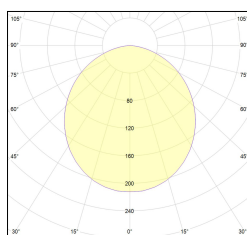

Article code	Article	Colour	Diffuser	Light Temperature (°K)	Watt (W)	Length (mm)
1324.0127.00.94	MX1_27-94 L=max 3 m	White (94)	Opal			
1324.0127.01.94	MX1_27/DO/3000-94 L=3m - EMPTY STANDARD	White (94)	Opal			3000
1324.0127.01.M10.94	MX1_27/DO/3000-94 L=3m - 10x EMPTY STANDARD	White (94)	Opal			3000
1324.0127.120.2700.94	MX1_27/DO/9,6W/2700°K-94	White (94)	Opal	2700	9,6	
1324.0127.120.4000.94	MX1_27/9,6W/4000°K-94	White (94)	Opal	4000	9,6	
1324.0127.120.94	MX1_27/9,6W/3000°K-94	White (94)	Opal	3000	9,6	
1324.0127.240.2700.94	MX1_27/19,6W/2700°K-94	White (94)	Opal	2700	19,6	
1324.0127.240.4000.94	MX1_27/18,5W/4000°K-94	White (94)	Opal	4000	19,6	
1324.0127.240.94	MX1_27/19,6W/3000°K-94	White (94)	Opal	3000	19,6	
1324.0127.K1200.2700.94	MX1_27-PLAFONE/1230/30W/2700°K-94	White (94)	Opal	2700	30	1220
1324.0127.K1200.4000.94	*MX1_27	White (94)	Opal	4000	30	1220
1324.0127.K1200.94	MX1_27-PLAFONE/1230/30W/3000°K-94	White (94)	Opal	3000	30	1220