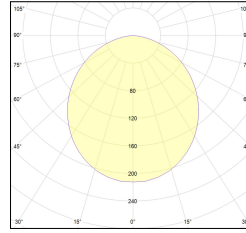

Article code	Article	Colour	Diffuser	Light Temperature (°K)	Watt (W)	Length (mm)
1324.0127.00.92	MX1_27/DO-92 L=max 3 m	Black (92)	Opal			
1324.0127.01.92	MX1_27/DO/3000-92 L=3m - EMPTY STANDARD	Black (92)	Opal			3000
1324.0127.01.M10.92	MX1_27/DO/3000-92 L=3m - 10x EMPTY STANDARD	Black (92)	Opal			3000
1324.0127.120.2700.92	MX1_27/9,6W/2700°K-92	Black (92)	Opal	2700	9,6	
1324.0127.120.4000.92	MX1_27/9,6W/4000°K-92	Black (92)	Opal	4000	9,6	
1324.0127.120.92	MX1_27/9,6W/3000°K-92	Black (92)	Opal	3000	9,6	
1324.0127.240.2700.92	MX1_27/19.6W/2700°K-92	Black (92)	Opal	2700	19,6	
1324.0127.240.4000.92	MX1_27/19.6W/4000°K-92	Black (92)	Opal	4000	19,6	
1324.0127.240.92	MX1_27/DO/19.6W/3000°K-92	Black (92)	Opal	3000	19,6	
1324.01279.00.92	MX1_27/DP-92 L=max 3 m	Black (92)	Prismatic			
1324.01279.01.92	MX1_27/DP/3000-92 L=3m - EMPTY STANDARD	Black (92)	Prismatic			3000
1324.01279.01.M10.92	MX1_27/DP/3000-92 L=3m - 10x EMPTY STANDARD	Black (92)	Prismatic			3000
1324.01279.120.2700.92	mx1_27 surface/2700-92#	Black (92)	Prismatic	2700	9,6	
1324.01279.120.4000.92	mx1_27 surface/4000-92#	Black (92)	Prismatic	4000	9,6	
1324.01279.120.92	mx1_27 surface/3000-92#	Black (92)	Prismatic	3000	9,6	
1324.01279.240.2700.92	MX1_27/DP/19.6W/2700°K-92	Black (92)	Prismatic	2700	19,6	
1324.01279.240.4000.92	mx1_27 surface/4000-92#	Black (92)	Prismatic	4000	19,6	
1324.01279.240.92	MX1_27/DP/19.6W/3000°K-92	Black (92)	Prismatic	3000	19,6