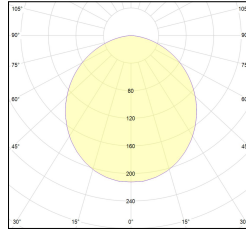

Article code	Article	Colour	Diffuser	Light Temperature (°K)	Watt (W)	Length (mm)
1324.0127.00.94	MX1_27/DO-94 L=max 3 m	White (94)	Opal			
1324.0127.01.94	MX1_27/DO/3000-94 L=3m - EMPTY STANDARD	White (94)	Opal			3000
1324.0127.01.M10.94	MX1_27/DO/3000-94 L=3m - 10x EMPTY STANDARD	White (94)	Opal			3000
1324.0127.120.2700.94	MX1_27/DO/9,6W/2700°K-94	White (94)	Opal	2700	9,6	
1324.0127.120.4000.94	MX1_27/9,6W/4000°K-94	White (94)	Opal	4000	9,6	
1324.0127.120.94	MX1_27/9,6W/3000°K-94	White (94)	Opal	3000	9,6	
1324.0127.240.2700.94	MX1_27/19,6W/2700°K-94	White (94)	Opal	2700	19,6	
1324.0127.240.4000.94	MX1_27/18,5W/4000°K-94	White (94)	Opal	4000	19,6	
1324.0127.240.94	MX1_27/19,6W/3000°K-94	White (94)	Opal	3000	19,6	
1324.01279.00.94	MX1_27/DP-94 L=max 3 m	White (94)	Prismatic			
1324.01279.01.94	MX1_27/DP/3000-94 L=3m - EMPTY STANDARD	White (94)	Prismatic			3000
1324.01279.01.M10.94	MX1_27/DP/3000-94 L=3m - 10x EMPTY STANDARD	White (94)	Prismatic			3000
1324.01279.120.2700.94	MX1_27/DP/9,6W/2700°K-94	White (94)	Prismatic	2700	9,6	
1324.01279.120.4000.94	MX1_27/DP/9,6W/4000°K-94	White (94)	Prismatic	4000	9,6	
1324.01279.120.94	mx1_27 surface/3000-94#	White (94)	Prismatic	3000	9,6	
1324.01279.240.2700.94	MX1_27/DP/19,6W/2700°K-94	White (94)	Prismatic	2700	19,6	
1324.01279.240.4000.94	MX1_27/DP/19,6W/4000°K-94	White (94)	Prismatic	4000	19,6	
1324.01279.240.94	MX1_27/DP/19,6W/3000°K-94	White (94)	Prismatic	3000	19,6	