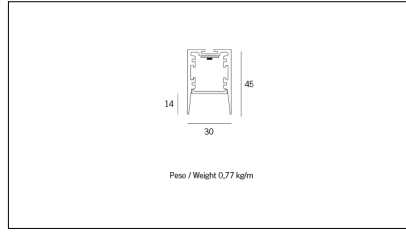

MACROLUX

Article code	Article	Colour	Diffuser	Light Temperature (°K)	Watt (W)	Length (mm)
1324.0127.00.98	MX1_27-98 L=max 3 m	Grey anodize (98)	Opal			
1324.0127.01.98	MX1_27/DO/3000-98 L=3m - EMPTY STANDARD	Grey anodize (98)	Opal			3000
1324.0127.01.M10.98	MX1_27/DO/3000-98 L=3m - 10x EMPTY STANDARD	Grey anodize (98)	Opal			3000
1324.0127.120.2700.98	mx1_27 surface/2700-98#	Grey anodize (98)	Opal	2700	9,6	
1324.0127.120.4000.98	mx1_27 surface/4000-98#	Grey anodize (98)	Opal	4000	9,6	
1324.0127.120.98	MX1_27/9,6W/3000°K-98	Grey anodize (98)	Opal	3000	9,6	
1324.0127.240.2700.98	mx1_27 surface/2700-98#	Grey anodize (98)	Opal	2700	19,6	
1324.0127.240.4000.98	mx1_27 surface/4000-98#	Grey anodize (98)	Opal	4000	19,6	
1324.0127.240.98	MX1_27/18,5W/3000°K-98	Grey anodize (98)	Opal	3000	19,6	
1324.01279.00.98	MX1_27/DP-98 L=max 3 m	Grey anodize (98)	Prismatic			
1324.01279.01.98	MX1_27/DP/3000-98 L=3m - EMPTY STANDARD	Grey anodize (98)	Prismatic			3000
1324.01279.01.M10.98	MX1_27/DP/3000-98 L=3m - 10x EMPTY STANDARD	Grey anodize (98)	Prismatic			3000
1324.01279.120.2700.98	mx1_27 surface/2700-98#	Grey anodize (98)	Prismatic	2700	9,6	
1324.01279.120.4000.98	mx1_27 surface/4000-98#	Grey anodize (98)	Prismatic	4000	9,6	
1324.01279.120.98	mx1_27 surface/3000-98#	Grey anodize (98)	Prismatic	3000	9,6	
1324.01279.240.2700.98	mx1_27 surface/2700-98#	Grey anodize (98)	Prismatic	2700	19,6	
1324.01279.240.4000.98	mx1_27 surface/4000-98#	Grey anodize (98)	Prismatic	4000	19,6	
1324.01279.240.98	mx1_27 surface/3000-98#	Grey anodize (98)	Prismatic	3000	19,6