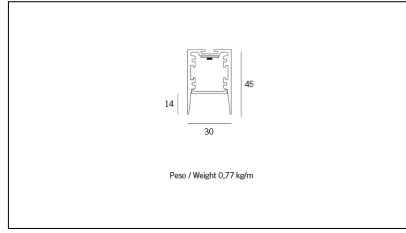

Article code	Article	Colour	Diffuser	Light Temperature (°K)	Watt (W)	Length (mm)
1324.0127.00.94	MX1_27/DO-94 L=max 3 m	White (94)	Opal			
1324.0127.01.94	MX1_27/DO/3000-94 L=3m - EMPTY STANDARD	White (94)	Opal			3000
1324.0127.01.M10.94	MX1_27/DO/3000-94 L=3m - 10x EMPTY STANDARD	White (94)	Opal			3000
1324.0127.120.2700.94	MX1_27/DO/9,6W/2700°K-94	White (94)	Opal	2700	9,6	
1324.0127.120.4000.94	MX1_27/9,6W/4000°K-94	White (94)	Opal	4000	9,6	
1324.0127.120.94	MX1_27/9,6W/3000°K-94	White (94)	Opal	3000	9,6	
1324.0127.240.2700.94	MX1_27/19,6W/2700°K-94	White (94)	Opal	2700	19,6	
1324.0127.240.4000.94	MX1_27/18,5W/4000°K-94	White (94)	Opal	4000	19,6	
1324.0127.240.94	MX1_27/19,6W/3000°K-94	White (94)	Opal	3000	19,6	
1324.01279.00.94	MX1_27/DP-94 L=max 3 m	White (94)	Prismatic			
1324.01279.01.94	MX1_27/DP/3000-94 L=3m - EMPTY STANDARD	White (94)	Prismatic			3000
1324.01279.01.M10.94	MX1_27/DP/3000-94 L=3m - 10x EMPTY STANDARD	White (94)	Prismatic			3000
1324.01279.120.2700.94	MX1_27/DP/9,6W/2700°K-94	White (94)	Prismatic	2700	9,6	
1324.01279.120.4000.94	MX1_27/DP/9,6W/4000°K-94	White (94)	Prismatic	4000	9,6	
1324.01279.120.94	mx1_27 surface/3000-94#	White (94)	Prismatic	3000	9,6	
1324.01279.240.2700.94	MX1_27/DP/19,6W/2700°K-94	White (94)	Prismatic	2700	19,6	
1324.01279.240.4000.94	MX1_27/DP/19,6W/4000°K-94	White (94)	Prismatic	4000	19,6	
1324.01279.240.94	MX1_27/DP/19,6W/3000°K-94	White (94)	Prismatic	3000	19,6	