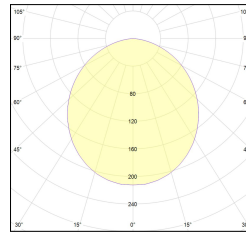

Article code	Article	Colour	Diffuser	Light Temperature (°K)	Watt (W)	Length (mm)
1324.0127.00.94	MX1_27/DO-94 L=max 3 m	White (94)	Opal			
1324.0127.01.94	MX1_27/DO/3000-94 L=3m - EMPTY STANDARD	White (94)	Opal			3000
1324.0127.01.M10.94	MX1_27/DO/3000-94 L=3m - 10x EMPTY STANDARD	White (94)	Opal			3000
1324.0127.120.2700.94	MX1_27/DO/9,6W/2700°K-94	White (94)	Opal	2700	9,6	
1324.0127.120.4000.94	MX1_27/9,6W/4000°K-94	White (94)	Opal	4000	9,6	
1324.0127.120.94	MX1_27/9,6W/3000°K-94	White (94)	Opal	3000	9,6	
1324.0127.240.2700.94	MX1_27/19,6W/2700°K-94	White (94)	Opal	2700	19,6	
1324.0127.240.4000.94	MX1_27/18,5W/4000°K-94	White (94)	Opal	4000	19,6	
1324.0127.240.94	MX1_27/19,6W/3000°K-94	White (94)	Opal	3000	19,6	
1324.01279.00.94	MX1_27/DP-94 L=max 3 m	White (94)	Prismatic			
1324.01279.01.94	MX1_27/DP/3000-94 L=3m - EMPTY STANDARD	White (94)	Prismatic			3000
1324.01279.01.M10.94	MX1_27/DP/3000-94 L=3m - 10x EMPTY STANDARD	White (94)	Prismatic			3000
1324.01279.120.2700.94	MX1_27/DP/9,6W/2700°K-94	White (94)	Prismatic	2700	9,6	
1324.01279.120.4000.94	MX1_27/DP/9,6W/4000°K-94	White (94)	Prismatic	4000	9,6	
1324.01279.120.94	mx1_27 surface/3000-94#	White (94)	Prismatic	3000	9,6	
1324.01279.240.2700.94	MX1_27/DP/19,6W/2700°K-94	White (94)	Prismatic	2700	19,6	
1324.01279.240.4000.94	MX1_27/DP/19,6W/4000°K-94	White (94)	Prismatic	4000	19,6	
1324.01279.240.94	MX1_27/DP/19,6W/3000°K-94	White (94)	Prismatic	3000	19,6	