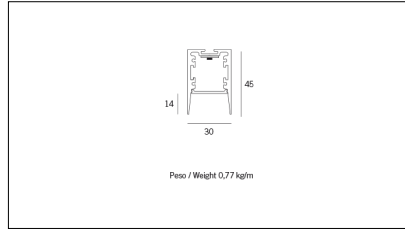

MACROLUX

Article code	Article	Colour	Diffuser	Light Temperature (°K)	Watt (W)	Length (mm)
1324.0127.00.98	MX1_27-98 L=max 3 m	Grey anodize (98)	Opal			
1324.0127.01.98	MX1_27/DO/3000-98 L=3m - EMPTY STANDARD	Grey anodize (98)	Opal			3000
1324.0127.01.M10.98	MX1_27/DO/3000-98 L=3m - 10x EMPTY STANDARD	Grey anodize (98)	Opal			3000
1324.0127.120.2700.98	mx1_27 surface/2700-98#	Grey anodize (98)	Opal	2700	9,6	
1324.0127.120.4000.98	mx1_27 surface/4000-98#	Grey anodize (98)	Opal	4000	9,6	
1324.0127.120.98	MX1_27/9,6W/3000°K-98	Grey anodize (98)	Opal	3000	9,6	
1324.0127.240.2700.98	mx1_27 surface/2700-98#	Grey anodize (98)	Opal	2700	19,6	
1324.0127.240.4000.98	mx1_27 surface/4000-98#	Grey anodize (98)	Opal	4000	19,6	
1324.0127.240.98	MX1_27/18,5W/3000°K-98	Grey anodize (98)	Opal	3000	19,6	
1324.01279.00.98	MX1_27/DP-98 L=max 3 m	Grey anodize (98)	Prismatic			
1324.01279.01.98	MX1_27/DP/3000-98 L=3m - EMPTY STANDARD	Grey anodize (98)	Prismatic			3000
1324.01279.01.M10.98	MX1_27/DP/3000-98 L=3m - 10x EMPTY STANDARD	Grey anodize (98)	Prismatic			3000
1324.01279.120.2700.98	mx1_27 surface/2700-98#	Grey anodize (98)	Prismatic	2700	9,6	
1324.01279.120.4000.98	mx1_27 surface/4000-98#	Grey anodize (98)	Prismatic	4000	9,6	
1324.01279.120.98	mx1_27 surface/3000-98#	Grey anodize (98)	Prismatic	3000	9,6	
1324.01279.240.2700.98	mx1_27 surface/2700-98#	Grey anodize (98)	Prismatic	2700	19,6	
1324.01279.240.4000.98	mx1_27 surface/4000-98#	Grey anodize (98)	Prismatic	4000	19,6	
1324.01279.240.98	mx1_27 surface/3000-98#	Grey anodize (98)	Prismatic	3000	19,6