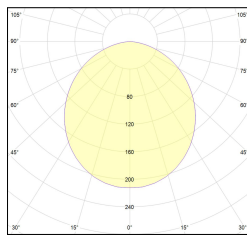

MACROLUX

Article code	Article	Colour	Diffuser	Light Temperature (°K)	Watt (W)	Length (mm)
1324.0127.00.98	MX1_27-98 L=max 3 m	Grey anodize (98)	Opal			
1324.0127.01.98	MX1_27/DO/3000-98 L=3m - EMPTY STANDARD	Grey anodize (98)	Opal			3000
1324.0127.01.M10.98	MX1_27/DO/3000-98 L=3m - 10x EMPTY STANDARD	Grey anodize (98)	Opal			3000
1324.0127.120.2700.98	mx1_27 surface/2700-98#	Grey anodize (98)	Opal	2700	9,6	
1324.0127.120.4000.98	mx1_27 surface/4000-98#	Grey anodize (98)	Opal	4000	9,6	
1324.0127.120.98	MX1_27/9,6W/3000°K-98	Grey anodize (98)	Opal	3000	9,6	
1324.0127.240.2700.98	mx1_27 surface/2700-98#	Grey anodize (98)	Opal	2700	19,6	
1324.0127.240.4000.98	mx1_27 surface/4000-98#	Grey anodize (98)	Opal	4000	19,6	
1324.0127.240.98	MX1_27/18,5W/3000°K-98	Grey anodize (98)	Opal	3000	19,6	
1324.0127.K1200.2700.98	*MX1_27	Grey anodize (98)	Opal	2700	30	1220
1324.0127.K1200.4000.98	*MX1_27	Grey anodize (98)	Opal	4000	30	1220
1324.0127.K1200.98	*MX1_27	Grey anodize (98)	Opal	3000	30	1220
1324.0127.K1800.2700.98	*MX1_27	Grey anodize (98)	Opal	2700	45	1820
1324.0127.K1800.4000.98	*MX1_27	Grey anodize (98)	Opal	4000	45	1820
1324.0127.K1800.98	*MX1_27	Grey anodize (98)	Opal	3000	45	1820
1324.0127.K600.2700.98	*MX1_27	Grey anodize (98)	Opal	2700	15	620
1324.0127.K600.4000.98	*MX1_27	Grey anodize (98)	Opal	4000	15	620
1324.0127.K600.98	*MX1_27	Grey anodize (98)	Opal	3000	15	620
1324.01279.00.98	MX1_27/DP-98 L=max 3 m	Grey anodize (98)	Prismatic			
1324.01279.01.98	MX1_27/DP/3000-98 L=3m - EMPTY STANDARD	Grey anodize (98)	Prismatic			3000
1324.01279.01.M10.98	MX1_27/DP/3000-98 L=3m - 10x EMPTY STANDARD	Grey anodize (98)	Prismatic			3000
1324.01279.120.2700.98	mx1_27 surface/2700-98#	Grey anodize (98)	Prismatic	2700	9,6	
1324.01279.120.4000.98	mx1_27 surface/4000-98#	Grey anodize (98)	Prismatic	4000	9,6	
1324.01279.120.98	mx1_27 surface/3000-98#	Grey anodize (98)	Prismatic	3000	9,6	
1324.01279.240.2700.98	mx1_27 surface/2700-98#	Grey anodize (98)	Prismatic	2700	19,6	
1324.01279.240.4000.98	mx1_27 surface/4000-98#	Grey anodize (98)	Prismatic	4000	19,6	
1324.01279.240.98	mx1_27 surface/3000-98#	Grey anodize (98)	Prismatic	3000	19,6