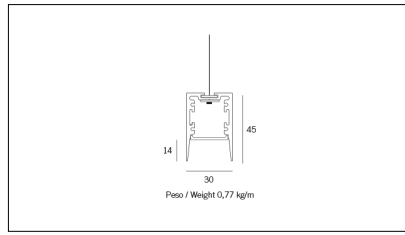

Article code	Article	Colour	Diffuser	Light Temperature (°K)	Watt (W)	Length (mm)
1324.0127.00.94	MX1_27/DO-94 L=max 3 m	White (94)	Opal			
1324.0127.01.94	MX1_27/DO/3000-94 L=3m - EMPTY STANDARD	White (94)	Opal			3000
1324.0127.01.M10.94	MX1_27/DO/3000-94 L=3m - 10x EMPTY STANDARD	White (94)	Opal			3000
1324.0127.120.2700.94	MX1_27/DO/9,6W/2700°K-94	White (94)	Opal	2700	9,6	
1324.0127.120.4000.94	MX1_27/9,6W/4000°K-94	White (94)	Opal	4000	9,6	
1324.0127.120.94	MX1_27/9,6W/3000°K-94	White (94)	Opal	3000	9,6	
1324.0127.240.2700.94	MX1_27/19,6W/2700°K-94	White (94)	Opal	2700	19,6	
1324.0127.240.4000.94	MX1_27/18,5W/4000°K-94	White (94)	Opal	4000	19,6	
1324.0127.240.94	MX1_27/19,6W/3000°K-94	White (94)	Opal	3000	19,6	
1324.01279.00.94	MX1_27/DP-94 L=max 3 m	White (94)	Prismatic			
1324.01279.01.94	MX1_27/DP/3000-94 L=3m - EMPTY STANDARD	White (94)	Prismatic			3000
1324.01279.01.M10.94	MX1_27/DP/3000-94 L=3m - 10x EMPTY STANDARD	White (94)	Prismatic			3000
1324.01279.120.2700.94	MX1_27/DP/9,6W/2700°K-94	White (94)	Prismatic	2700	9,6	
1324.01279.120.4000.94	MX1_27/DP/9,6W/4000°K-94	White (94)	Prismatic	4000	9,6	
1324.01279.120.94	mx1_27 surface/3000-94#	White (94)	Prismatic	3000	9,6	
1324.01279.240.2700.94	MX1_27/DP/19,6W/2700°K-94	White (94)	Prismatic	2700	19,6	
1324.01279.240.4000.94	MX1_27/DP/19,6W/4000°K-94	White (94)	Prismatic	4000	19,6	
1324.01279.240.94	MX1_27/DP/19,6W/3000°K-94	White (94)	Prismatic	3000	19,6	