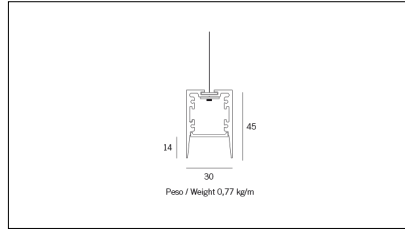

MACROLUX

Article code	Article	Colour	Diffuser	Light Temperature (°K)	Watt (W)	Length (mm)
1324.0127.00.98	MX1_27-98 L=max 3 m	Grey anodize (98)	Opal			
1324.0127.01.98	MX1_27/DO/3000-98 L=3m - EMPTY STANDARD	Grey anodize (98)	Opal			3000
1324.0127.01.M10.98	MX1_27/DO/3000-98 L=3m - 10x EMPTY STANDARD	Grey anodize (98)	Opal			3000
1324.0127.120.2700.98	mx1_27 surface/2700-98#	Grey anodize (98)	Opal	2700	9,6	
1324.0127.120.4000.98	mx1_27 surface/4000-98#	Grey anodize (98)	Opal	4000	9,6	
1324.0127.120.98	MX1_27/9,6W/3000°K-98	Grey anodize (98)	Opal	3000	9,6	
1324.0127.240.2700.98	mx1_27 surface/2700-98#	Grey anodize (98)	Opal	2700	19,6	
1324.0127.240.4000.98	mx1_27 surface/4000-98#	Grey anodize (98)	Opal	4000	19,6	
1324.0127.240.98	MX1_27/18,5W/3000°K-98	Grey anodize (98)	Opal	3000	19,6	
1324.01279.00.98	MX1_27/DP-98 L=max 3 m	Grey anodize (98)	Prismatic			
1324.01279.01.98	MX1_27/DP/3000-98 L=3m - EMPTY STANDARD	Grey anodize (98)	Prismatic			3000
1324.01279.01.M10.98	MX1_27/DP/3000-98 L=3m - 10x EMPTY STANDARD	Grey anodize (98)	Prismatic			3000
1324.01279.120.2700.98	mx1_27 surface/2700-98#	Grey anodize (98)	Prismatic	2700	9,6	
1324.01279.120.4000.98	mx1_27 surface/4000-98#	Grey anodize (98)	Prismatic	4000	9,6	
1324.01279.120.98	mx1_27 surface/3000-98#	Grey anodize (98)	Prismatic	3000	9,6	
1324.01279.240.2700.98	mx1_27 surface/2700-98#	Grey anodize (98)	Prismatic	2700	19,6	
1324.01279.240.4000.98	mx1_27 surface/4000-98#	Grey anodize (98)	Prismatic	4000	19,6	
1324.01279.240.98	mx1_27 surface/3000-98#	Grey anodize (98)	Prismatic	3000	19,6