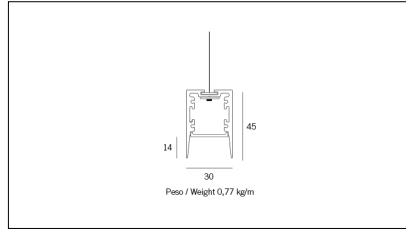

Article code	Article	Colour	Diffuser	Light Temperature (°K)	Watt (W)	Length (mm)
1324.0127.00.94	MX1_27/DO-94 L=max 3 m	White (94)	Opal			
1324.0127.01.94	MX1_27/DO/3000-94 L=3m - EMPTY STANDARD	White (94)	Opal			3000
1324.0127.01.M10.94	MX1_27/DO/3000-94 L=3m - 10x EMPTY STANDARD	White (94)	Opal			3000
1324.0127.120.2700.94	MX1_27/DO/9,6W/2700°K-94	White (94)	Opal	2700	9,6	
1324.0127.120.4000.94	MX1_27/9,6W/4000°K-94	White (94)	Opal	4000	9,6	
1324.0127.120.94	MX1_27/9,6W/3000°K-94	White (94)	Opal	3000	9,6	
1324.0127.240.2700.94	MX1_27/19,6W/2700°K-94	White (94)	Opal	2700	19,6	
1324.0127.240.4000.94	MX1_27/18,5W/4000°K-94	White (94)	Opal	4000	19,6	
1324.0127.240.94	MX1_27/19,6W/3000°K-94	White (94)	Opal	3000	19,6	
1324.01279.00.94	MX1_27/DP-94 L=max 3 m	White (94)	Prismatic			
1324.01279.01.94	MX1_27/DP/3000-94 L=3m - EMPTY STANDARD	White (94)	Prismatic			3000
1324.01279.01.M10.94	MX1_27/DP/3000-94 L=3m - 10x EMPTY STANDARD	White (94)	Prismatic			3000
1324.01279.120.2700.94	MX1_27/DP/9,6W/2700°K-94	White (94)	Prismatic	2700	9,6	
1324.01279.120.4000.94	MX1_27/DP/9,6W/4000°K-94	White (94)	Prismatic	4000	9,6	
1324.01279.120.94	mx1_27 surface/3000-94#	White (94)	Prismatic	3000	9,6	
1324.01279.240.2700.94	MX1_27/DP/19,6W/2700°K-94	White (94)	Prismatic	2700	19,6	
1324.01279.240.4000.94	MX1_27/DP/19,6W/4000°K-94	White (94)	Prismatic	4000	19,6	
1324.01279.240.94	MX1_27/DP/19,6W/3000°K-94	White (94)	Prismatic	3000	19,6	