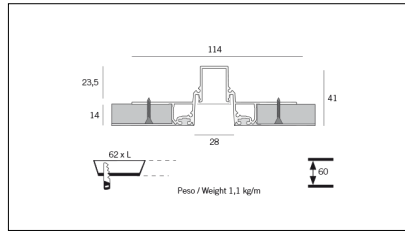

MACROLUX

Article code	Article	Colour	Type of recessed	Light Temperature (°K)	Watt (W)	Length (mm)
1324.0227.00.94	MX2_27-94 L=max 3 m	White (94)	Plasterboard			
1324.0227.01.94	MX2_27/3000-94 L=3m - EMPTY STANDARD	White (94)	Plasterboard			3000
1324.0227.01.M5.94	MX2_27/3000-94 L=3m - 5x EMPTY STANDARD	White (94)	Plasterboard			3000
1324.0227.120.2700.94	MX2_27/9.6W/2700°K-94	White (94)	Plasterboard	2700	9,6	
1324.0227.120.4000.94	MX2_27/9.6W/4000°K-94	White (94)	Plasterboard	4000	9,6	
1324.0227.120.94	MX2_27/9.6W/3000°K-94	White (94)	Plasterboard	3000	9,6	
1324.0227.240.2700.94	MX2_27/19.6W/2700°K-94	White (94)	Plasterboard	2700	19,6	
1324.0227.240.4000.94	MX2_27/19.6W/4000°K-94	White (94)	Plasterboard	4000	19,6	
1324.0227.240.94	MX2_27/19.6W/3000°K-94	White (94)	Plasterboard	3000	19,6	

Article code	Name	Description	Watt (W)	Driver's type
1.024075	Driver LED 24V 75W IP20		75	On/Off

Article code	Name	Description	Watt (W)
1.97759	Driver LED 24V 150W IP67		150

Article code	Name	Description	Watt (W)
1.97745	Driver LED 24V 200W IP67	Dimensioni 69 x 37 x 206 mm	200

200 x 200

Powered by HTML.COM

Article code	Name	Description
1324.4227	MX2_27/GV270 (Solo taglio)	Taglio ad angolo verticale 270° / Vertical corner's cut 270°

Article code	Name	Description	Watt (W)	Light Temperature (°K)	Length (mm)
1310.27.300	MKT_27/300/7,5W/3000°K	Profilo alluminio L=300 mm 7,5W 24V 950lm 3000°K CRI>90 - Driver escluso	7,5	3000	300

Article code	Name	Description	Watt (W)	Light Temperature (°K)	Length (mm)
1310.27.600	MKT_27/600/15W/3000°K	Profilo alluminio L=600 mm 15W 24V 1900lm 3000°K CRI>90 - Driver escluso	15	3000	600

Article code	Name	Description	Watt (W)	Light Temperature (°K)	Length (mm)
1310.27.900	MKT_27/900/22,5W/3000°K	Profilo alluminio L=900 mm 22,5W 24V 2850lm 3000°K CRI>90 - Driver escluso	22.5	3000	900