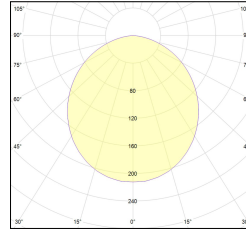

MACROLUX

Article code	Article	Colour	Type of recessed	Light Temperature (°K)	Watt (W)	Length (mm)
1324.0227.00.94	MX2_27-94 L=max 3 m	White (94)	Plasterboard			
1324.0227.01.94	MX2_27/3000-94 L=3m - EMPTY STANDARD	White (94)	Plasterboard			3000
1324.0227.01.M5.94	MX2_27/3000-94 L=3m - 5x EMPTY STANDARD	White (94)	Plasterboard			3000
1324.0227.120.2700.94	MX2_27/9.6W/2700°K-94	White (94)	Plasterboard	2700	9,6	
1324.0227.120.4000.94	MX2_27/9.6W/4000°K-94	White (94)	Plasterboard	4000	9,6	
1324.0227.120.94	MX2_27/9.6W/3000°K-94	White (94)	Plasterboard	3000	9,6	
1324.0227.240.2700.94	MX2_27/19.6W/2700°K-94	White (94)	Plasterboard	2700	19,6	
1324.0227.240.4000.94	MX2_27/19.6W/4000°K-94	White (94)	Plasterboard	4000	19,6	
1324.0227.240.94	MX2_27/19.6W/3000°K-94	White (94)	Plasterboard	3000	19,6	

200 x 200

Powered by HTML.COM

Article code	Name	Description
1324.4227	MX2_27/GV270 (Solo taglio)	Taglio ad angolo verticale 270° / Vertical corner's cut 270°

Article code	Name	Description	Watt (W)	Light Temperature (°K)	Length (mm)
1310.27.300	MKT_27/300/7,5W/3000°K	Profilo alluminio L=300 mm 7,5W 24V 950lm 3000°K CRI>90 - Driver escluso	7,5	3000	300