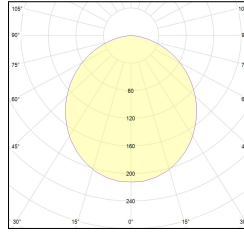

# MACROLUX

| Article code          | Article                                 | Colour     | Type of recessed | Light Temperature (°K) | Watt (W) | Length (mm) |
|-----------------------|---|------------|------------------|------------------------|----------|-------------|
| 1324.0227.00.94       | MX2_27-94 L=max 3 m                     | White (94) | Plasterboard     |                        |          |             |
| 1324.0227.01.94       | MX2_27/3000-94 L=3m - EMPTY STANDARD    | White (94) | Plasterboard     |                        |          | 3000        |
| 1324.0227.01.M5.94    | MX2_27/3000-94 L=3m - 5x EMPTY STANDARD | White (94) | Plasterboard     |                        |          | 3000        |
| 1324.0227.120.2700.94 | MX2_27/9.6W/2700°K-94                   | White (94) | Plasterboard     | 2700                   | 9,6      |             |
| 1324.0227.120.4000.94 | MX2_27/9.6W/4000°K-94                   | White (94) | Plasterboard     | 4000                   | 9,6      |             |
| 1324.0227.120.94      | MX2_27/9.6W/3000°K-94                   | White (94) | Plasterboard     | 3000                   | 9,6      |             |
| 1324.0227.240.2700.94 | MX2_27/19.6W/2700°K-94                  | White (94) | Plasterboard     | 2700                   | 19,6     |             |
| 1324.0227.240.4000.94 | MX2_27/19.6W/4000°K-94                  | White (94) | Plasterboard     | 4000                   | 19,6     |             |
| 1324.0227.240.94      | MX2_27/19.6W/3000°K-94                  | White (94) | Plasterboard     | 3000                   | 19,6     |             |