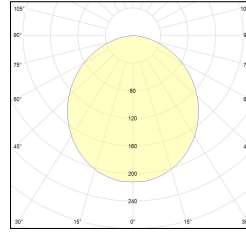

# MACROLUX

Article code	Article	Colour	Type of recessed	Light Temperature (°K)	Watt (W)	Length (mm)
1324.0227.00.94	MX2_27-94 L=max 3 m	White (94)	Plasterboard			
1324.0227.01.94	MX2_27/3000-94 L=3m - EMPTY STANDARD	White (94)	Plasterboard			3000
1324.0227.01.M5.94	MX2_27/3000-94 L=3m - 5x EMPTY STANDARD	White (94)	Plasterboard			3000
1324.0227.120.2700.94	MX2_27/9.6W/2700°K-94	White (94)	Plasterboard	2700	9,6	
1324.0227.120.4000.94	MX2_27/9.6W/4000°K-94	White (94)	Plasterboard	4000	9,6	
1324.0227.120.94	MX2_27/9.6W/3000°K-94	White (94)	Plasterboard	3000	9,6	
1324.0227.240.2700.94	MX2_27/19.6W/2700°K-94	White (94)	Plasterboard	2700	19,6	
1324.0227.240.4000.94	MX2_27/19.6W/4000°K-94	White (94)	Plasterboard	4000	19,6	
1324.0227.240.94	MX2_27/19.6W/3000°K-94	White (94)	Plasterboard	3000	19,6	

200 x 200

Powered by HTML.COM

Article code	Name	Description
1324.4227	MX2_27/GV270 (Solo taglio)	Taglio ad angolo verticale 270° / Vertical corner's cut 270°

Article code	Name	Description	Watt (W)	Light Temperature (°K)	Length (mm)
1310.27.300	MKT_27/300/7,5W/3000°K	Profilo alluminio L=300 mm 7,5W 24V 950lm 3000°K CRI>90 - Driver escluso	7,5	3000	300