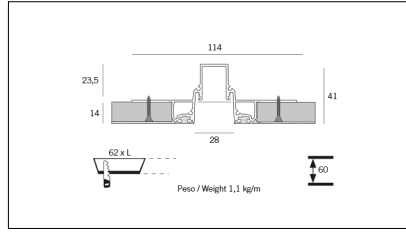

# MACROLUX

| Article code          | Article                                 | Colour     | Type of recessed | Light Temperature (°K) | Watt (W) | Length (mm) |
|-----------------------|---|------------|------------------|------------------------|----------|-------------|
| 1324.0227.00.94       | MX2_27-94 L=max 3 m                     | White (94) | Plasterboard     |                        |          |             |
| 1324.0227.01.94       | MX2_27/3000-94 L=3m - EMPTY STANDARD    | White (94) | Plasterboard     |                        |          | 3000        |
| 1324.0227.01.M5.94    | MX2_27/3000-94 L=3m - 5x EMPTY STANDARD | White (94) | Plasterboard     |                        |          | 3000        |
| 1324.0227.120.2700.94 | MX2_27/9.6W/2700°K-94                   | White (94) | Plasterboard     | 2700                   | 9,6      |             |
| 1324.0227.120.4000.94 | MX2_27/9.6W/4000°K-94                   | White (94) | Plasterboard     | 4000                   | 9,6      |             |
| 1324.0227.120.94      | MX2_27/9.6W/3000°K-94                   | White (94) | Plasterboard     | 3000                   | 9,6      |             |
| 1324.0227.240.2700.94 | MX2_27/19.6W/2700°K-94                  | White (94) | Plasterboard     | 2700                   | 19,6     |             |
| 1324.0227.240.4000.94 | MX2_27/19.6W/4000°K-94                  | White (94) | Plasterboard     | 4000                   | 19,6     |             |
| 1324.0227.240.94      | MX2_27/19.6W/3000°K-94                  | White (94) | Plasterboard     | 3000                   | 19,6     |             |