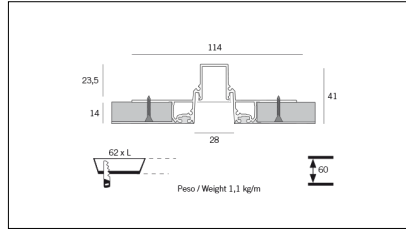

# MACROLUX

Article code	Article	Colour	Type of recessed	Light Temperature (°K)	Watt (W)	Length (mm)
1324.0227.00.94	MX2_27-94 L=max 3 m	White (94)	Plasterboard			
1324.0227.01.94	MX2_27/3000-94 L=3m - EMPTY STANDARD	White (94)	Plasterboard			3000
1324.0227.01.M5.94	MX2_27/3000-94 L=3m - 5x EMPTY STANDARD	White (94)	Plasterboard			3000
1324.0227.120.2700.94	MX2_27/9.6W/2700°K-94	White (94)	Plasterboard	2700	9,6	
1324.0227.120.4000.94	MX2_27/9.6W/4000°K-94	White (94)	Plasterboard	4000	9,6	
1324.0227.120.94	MX2_27/9.6W/3000°K-94	White (94)	Plasterboard	3000	9,6	
1324.0227.240.2700.94	MX2_27/19.6W/2700°K-94	White (94)	Plasterboard	2700	19,6	
1324.0227.240.4000.94	MX2_27/19.6W/4000°K-94	White (94)	Plasterboard	4000	19,6	
1324.0227.240.94	MX2_27/19.6W/3000°K-94	White (94)	Plasterboard	3000	19,6	

Article code	Name	Description	Watt (W)
1.97745	Driver LED 24V 200W IP67	Dimensioni 69 x 37 x 206 mm	200

Article code	Name	Description	Colour
1324.5227.94	MX2_27/TC-4	Testata di chiusura, finitura bianco / End cap, finishing white (1 pz.)	White (94)
1324.5227.94.10	MX2_27/TC-4 - 10 PZ	Testata di chiusura, finitura bianco / End cap, finishing white	White (94)

200 x 200

Powered by HTML.COM

Article code	Name	Description
1324.4227	MX2_27/GV270 (Solo taglio)	Taglio ad angolo verticale 270° / Vertical corner's cut 270°

Article code	Name	Description	Watt (W)	Light Temperature (°K)	Length (mm)
1310.27.300	MKT_27/300/7,5W/3000°K	Profilo alluminio L=300 mm 7,5W 24V 950lm 3000°K CRI>90 - Driver escluso	7,5	3000	300

Article code	Name	Description	Watt (W)	Light Temperature (°K)	Length (mm)
1310.27.600	MKT_27/600/15W/3000°K	Profilo alluminio L=600 mm 15W 24V 1900lm 3000°K CRI>90 - Driver escluso	15	3000	600

Article code	Name	Description	Watt (W)	Light Temperature (°K)	Length (mm)
1310.27.900	MKT_27/900/22,5W/3000°K	Profilo alluminio L=900 mm 22,5W 24V 2850lm 3000°K CRI>90 - Driver escluso	22.5	3000	900