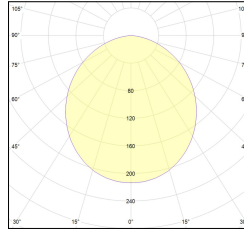

MACROLUX

Article code	Article	Colour	Type of recessed	Light Temperature (°K)	Watt (W)	Length (mm)
1312.0045.00.94	ML_45/DO-94 L=max 3m	White (94)	Plasterboard			
1312.0045.01.94	ML_45/DO/3000-94 L=3m - EMPTY STANDARD	White (94)	Plasterboard			3000
1312.0045.120.2700.94	ML_45/9,6W/2700°K-94	White (94)	Plasterboard	2700	9,6	
1312.0045.120.4000.94	ML_45/9,6W/4000°K-94	White (94)	Plasterboard	4000	9,6	
1312.0045.120.94	ML_45/9,6W/3000°K-94	White (94)	Plasterboard	3000	9,6	
1312.0045.240.2700.94	ML_45/19,6W/2700°K-94	White (94)	Plasterboard	2700	19,6	
1312.0045.240.4000.94	ML_45/DO/19,6W/4000°K-94	White (94)	Plasterboard	4000	19,6	
1312.0045.240.94	ML_45/DO/19,6W/3000°K-94	White (94)	Plasterboard	3000	19,6	

Article code	Name	Description	Watt (W)	Driver's type
1.024075	Driver LED 24V 75W IP20		75	On/Off

Article code	Name	Description	Watt (W)
1.97759	Driver LED 24V 150W IP67		150

Article code	Name	Description	Watt (W)
1.97745	Driver LED 24V 200W IP67	Dimensioni 69 x 37 x 206 mm	200