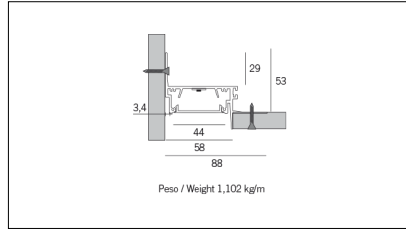

MACROLUX

Article code	Article	Colour	Type of recessed	Light Temperature (°K)	Watt (W)	Length (mm)
1312.0045.00.94	ML_45/DO-94 L=max 3m	White (94)	Plasterboard			
1312.0045.01.94	ML_45/DO/3000-94 L=3m - EMPTY STANDARD	White (94)	Plasterboard			3000
1312.0045.120.2700.94	ML_45/9,6W/2700°K-94	White (94)	Plasterboard	2700	9,6	
1312.0045.120.4000.94	ML_45/9,6W/4000°K-94	White (94)	Plasterboard	4000	9,6	
1312.0045.120.94	ML_45/9,6W/3000°K-94	White (94)	Plasterboard	3000	9,6	
1312.0045.240.2700.94	ML_45/19,6W/2700°K-94	White (94)	Plasterboard	2700	19,6	
1312.0045.240.4000.94	ML_45/DO/19,6W/4000°K-94	White (94)	Plasterboard	4000	19,6	
1312.0045.240.94	ML_45/DO/19,6W/3000°K-94	White (94)	Plasterboard	3000	19,6	

Article code	Name	Description	Watt (W)	Driver's type
1.024075	Driver LED 24V 75W IP20		75	On/Off

Article code	Name	Description	Watt (W)
1.97759	Driver LED 24V 150W IP67		150

Article code	Name	Description	Watt (W)
1.97745	Driver LED 24V 200W IP67	Dimensioni 69 x 37 x 206 mm	200