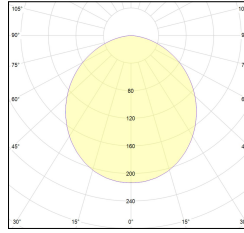

# MACROLUX

Article code	Article	Colour	Type of recessed	Light Temperature (°K)	Watt (W)	Length (mm)
1312.0045.00.94	ML_45/DO-94 L=max 3m	White (94)	Plasterboard			
1312.0045.01.94	ML_45/DO/3000-94 L=3m - EMPTY STANDARD	White (94)	Plasterboard			3000
1312.0045.120.2700.94	ML_45/9,6W/2700°K-94	White (94)	Plasterboard	2700	9,6	
1312.0045.120.4000.94	ML_45/9,6W/4000°K-94	White (94)	Plasterboard	4000	9,6	
1312.0045.120.94	ML_45/9,6W/3000°K-94	White (94)	Plasterboard	3000	9,6	
1312.0045.240.2700.94	ML_45/19.6W/2700°K-94	White (94)	Plasterboard	2700	19,6	
1312.0045.240.4000.94	ML_45/DO/19.6W/4000°K-94	White (94)	Plasterboard	4000	19,6	
1312.0045.240.94	ML_45/DO/19,6W/3000°K-94	White (94)	Plasterboard	3000	19,6	