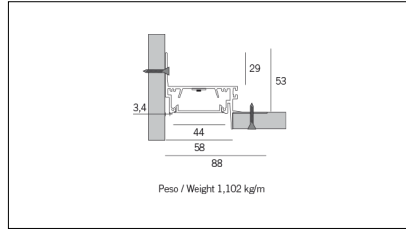

# MACROLUX

Article code	Article	Colour	Type of recessed	Light Temperature (°K)	Watt (W)	Length (mm)
1312.0045.00.94	ML_45/DO-94 L=max 3m	White (94)	Plasterboard			
1312.0045.01.94	ML_45/DO/3000-94 L=3m - EMPTY STANDARD	White (94)	Plasterboard			3000
1312.0045.120.2700.94	ML_45/9,6W/2700°K-94	White (94)	Plasterboard	2700	9,6	
1312.0045.120.4000.94	ML_45/9,6W/4000°K-94	White (94)	Plasterboard	4000	9,6	
1312.0045.120.94	ML_45/9,6W/3000°K-94	White (94)	Plasterboard	3000	9,6	
1312.0045.240.2700.94	ML_45/19.6W/2700°K-94	White (94)	Plasterboard	2700	19,6	
1312.0045.240.4000.94	ML_45/DO/19.6W/4000°K-94	White (94)	Plasterboard	4000	19,6	
1312.0045.240.94	ML_45/DO/19,6W/3000°K-94	White (94)	Plasterboard	3000	19,6	

Article code	Name	Description	Watt (W)	Driver's type
1.024075	Driver LED 24V 75W IP20		75	On/Off

Article code	Name	Description	Watt (W)
1.97759	Driver LED 24V 150W IP67		150

Article code	Name	Description	Watt (W)
1.97745	Driver LED 24V 200W IP67	Dimensioni 69 x 37 x 206 mm	200