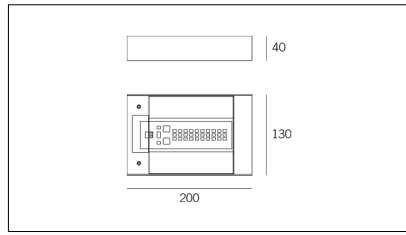

MACROLUX

Article code	Article	Colour	Light Temperature (°K)
139.0002.2700.4	MILD-4 LED 230V 2700°K	White (4)	2700
139.0002.4	MILD-4 LED 230V	White (4)	3000
139.0002.4000.4	MILD-4 LED 230V 4000°K	White (4)	4000