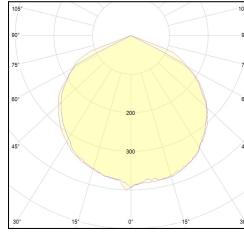

MACROLUX

Article code	Article	Colour	Light Temperature (°K)
139.0002.2700.4	MILD-4 LED 230V 2700°K	White (4)	2700
139.0002.4	MILD-4 LED 230V	White (4)	3000
139.0002.4000.4	MILD-4 LED 230V 4000°K	White (4)	4000