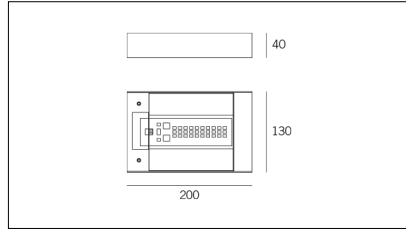

MACROLUX

Article code	Article	Colour	Light Temperature (°K)
139.0002.2700.4	MILD-4 LED 230V 2700°K	White (4)	2700
139.0002.4	MILD-4 LED 230V	White (4)	3000
139.0002.4000.4	MILD-4 LED 230V 4000°K	White (4)	4000