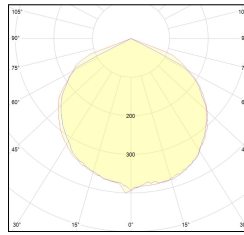

MACROLUX

Article code	Article	Colour	Light Temperature (°K)
139.0002.2700.4	MILD-4 LED 230V 2700°K	White (4)	2700
139.0002.4	MILD-4 LED 230V	White (4)	3000
139.0002.4000.4	MILD-4 LED 230V 4000°K	White (4)	4000