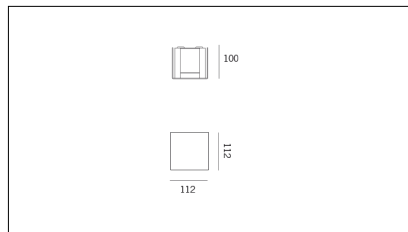

# MACROLUX

Article code	Article	Colour	Light Temperature (°K)	Watt (W)
1914.0013.4	SNAP11/LED-4	White (4)	3000	5

Article code	Article	Colour	Light Temperature (°K)	Watt (W)
1914.0013.8	SNAP11/LED-8	Black texture (8)	3000	5

Article code	Article	Colour	Light Temperature (°K)	Watt (W)
1914.0013.12	SNAP11/LED-12	Grey texture (12)	3000	5