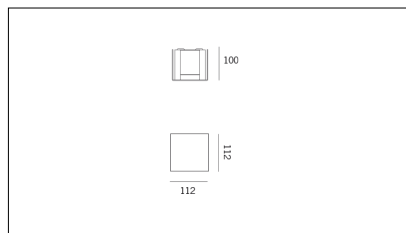

MACROLUX

Article code	Article	Colour	Light Temperature (°K)	Watt (W)
1914.0013.4	SNAP11/LED-4	White (4)	3000	5

Article code	Article	Colour	Light Temperature (°K)	Watt (W)
1914.0013.8	SNAP11/LED-8	Black texture (8)	3000	5

Article code	Article	Colour	Light Temperature (°K)	Watt (W)
1914.0013.12	SNAP11/LED-12	Grey texture (12)	3000	5