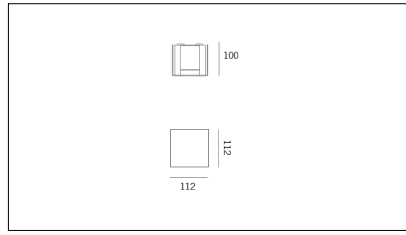

MACROLUX

Article code	Article	Colour	Light Temperature (°K)	Watt (W)
1914.0013.4	SNAP11/LED-4	White (4)	3000	5

Article code	Article	Colour	Light Temperature (°K)	Watt (W)
1914.0013.8	SNAP11/LED-8	Black texture (8)	3000	5

Article code	Article	Colour	Light Temperature (°K)	Watt (W)
1914.0013.12	SNAP11/LED-12	Grey texture (12)	3000	5