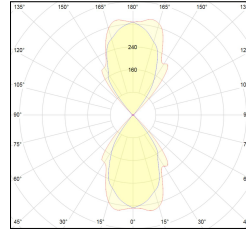

# MACROLUX

Article code	Article	Colour	Light Temperature (°K)	Watt (W)
1914.0020.2700.4	SNAP51/LED-4 52W 230V 2700°K	White (4)	2700	52
1914.0020.4	SNAP51/LED-4 52W 230V 3000°K	White (4)	3000	52
1914.0020.4000.4	SNAP51/LED-4 52W 230V 4000°K	White (4)	4000	52

Article code	Article	Colour	Light Temperature (°K)	Watt (W)
1914.0020.2700.8	SNAP 51	Black texture (8)	2700	52
1914.0020.4000.8	SNAP51/LED-8 52W 230V 4000°K	Black texture (8)	4000	52
1914.0020.8	SNAP51/LED-8 52W 230V 3000°K	Black texture (8)	3000	52

Article code	Article	Colour	Light Temperature (°K)	Watt (W)
1914.0020.12	SNAP51/LED-12 52W 230V 3000°K	Grey texture (12)	3000	52
1914.0020.2700.12	SNAP 51	Grey texture (12)	2700	52
1914.0020.4000.12	SNAP51/LED-12 52W 230V 4000°K	Grey texture (12)	4000	52