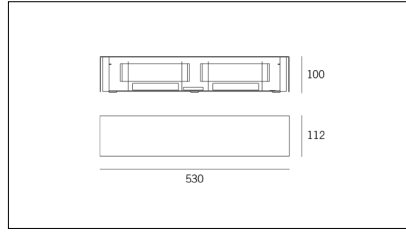

# MACROLUX

| Article code     | Article                      | Colour    | Light Temperature (°K) | Watt (W) |
|------------------|------------------------------|-----------|------------------------|----------|
| 1914.0020.2700.4 | SNAP51/LED-4 52W 230V 2700°K | White (4) | 2700                   | 52       |
| 1914.0020.4      | SNAP51/LED-4 52W 230V 3000°K | White (4) | 3000                   | 52       |
| 1914.0020.4000.4 | SNAP51/LED-4 52W 230V 4000°K | White (4) | 4000                   | 52       |