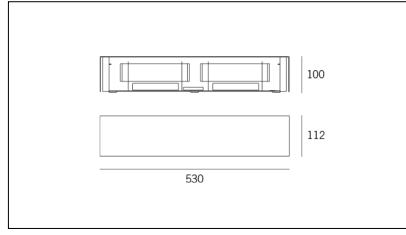

# MACROLUX

Article code	Article	Colour	Light Temperature (°K)	Watt (W)
1914.0020.2700.4	SNAP51/LED-4 52W 230V 2700°K	White (4)	2700	52
1914.0020.4	SNAP51/LED-4 52W 230V 3000°K	White (4)	3000	52
1914.0020.4000.4	SNAP51/LED-4 52W 230V 4000°K	White (4)	4000	52