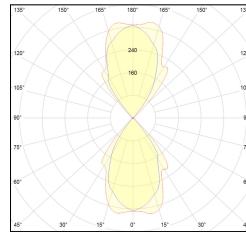

MACROLUX

Article code	Article	Colour	Light Temperature (°K)	Watt (W)
1914.0020.2700.4	SNAP51/LED-4 52W 230V 2700°K	White (4)	2700	52
1914.0020.4	SNAP51/LED-4 52W 230V 3000°K	White (4)	3000	52
1914.0020.4000.4	SNAP51/LED-4 52W 230V 4000°K	White (4)	4000	52

Article code	Article	Colour	Light Temperature (°K)	Watt (W)
1914.0020.2700.8	SNAP 51	Black texture (8)	2700	52
1914.0020.4000.8	SNAP51/LED-8 52W 230V 4000°K	Black texture (8)	4000	52
1914.0020.8	SNAP51/LED-8 52W 230V 3000°K	Black texture (8)	3000	52

Article code	Article	Colour	Light Temperature (°K)	Watt (W)
1914.0020.12	SNAP51/LED-12 52W 230V 3000°K	Grey texture (12)	3000	52
1914.0020.2700.12	SNAP 51	Grey texture (12)	2700	52
1914.0020.4000.12	SNAP51/LED-12 52W 230V 4000°K	Grey texture (12)	4000	52