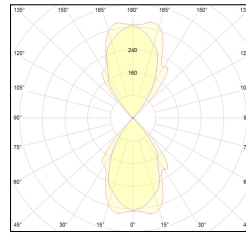

MACROLUX

Article code	Article	Colour	Light Temperature (°K)	Watt (W)
1914.0020.2700.4	SNAP51/LED-4 52W 230V 2700°K	White (4)	2700	52
1914.0020.4	SNAP51/LED-4 52W 230V 3000°K	White (4)	3000	52
1914.0020.4000.4	SNAP51/LED-4 52W 230V 4000°K	White (4)	4000	52

Article code	Article	Colour	Light Temperature (°K)	Watt (W)
1914.0020.12	SNAP51/LED-12 52W 230V 3000°K	Grey texture (12)	3000	52
1914.0020.2700.12	SNAP 51	Grey texture (12)	2700	52
1914.0020.4000.12	SNAP51/LED-12 52W 230V 4000°K	Grey texture (12)	4000	52