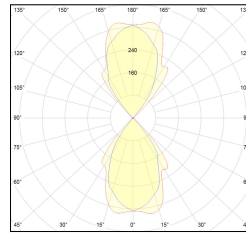

MACROLUX

| Article code | Article | Colour | Light Temperature (°K) | Watt (W) |
|------------------|------------------------------|-----------|------------------------|----------|
| 1914.0020.2700.4 | SNAP51/LED-4 52W 230V 2700°K | White (4) | 2700 | 52 |
| 1914.0020.4 | SNAP51/LED-4 52W 230V 3000°K | White (4) | 3000 | 52 |
| 1914.0020.4000.4 | SNAP51/LED-4 52W 230V 4000°K | White (4) | 4000 | 52 |