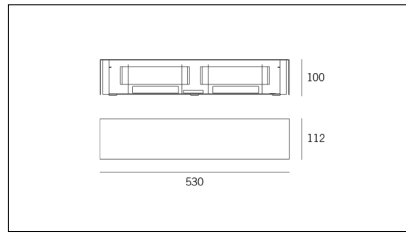

MACROLUX

| Article code | Article | Colour | Light Temperature (°K) | Watt (W) |
|------------------|------------------------------|-----------|------------------------|----------|
| 1914.0020.2700.4 | SNAP51/LED-4 52W 230V 2700°K | White (4) | 2700 | 52 |
| 1914.0020.4 | SNAP51/LED-4 52W 230V 3000°K | White (4) | 3000 | 52 |
| 1914.0020.4000.4 | SNAP51/LED-4 52W 230V 4000°K | White (4) | 4000 | 52 |