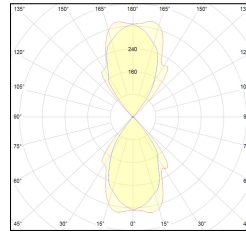

MACROLUX

| Article code | Article | Colour | Light Temperature (°K) | Watt (W) |
|------------------|------------------------------|-----------|------------------------|----------|
| 1914.0020.2700.4 | SNAP51/LED-4 52W 230V 2700°K | White (4) | 2700 | 52 |
| 1914.0020.4 | SNAP51/LED-4 52W 230V 3000°K | White (4) | 3000 | 52 |
| 1914.0020.4000.4 | SNAP51/LED-4 52W 230V 4000°K | White (4) | 4000 | 52 |