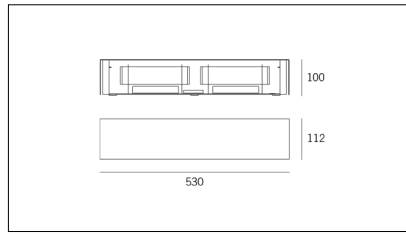

# MACROLUX

Article code	Article	Colour	Light Temperature (°K)	Watt (W)
1914.0020.2700.4	SNAP51/LED-4 52W 230V 2700°K	White (4)	2700	52
1914.0020.4	SNAP51/LED-4 52W 230V 3000°K	White (4)	3000	52
1914.0020.4000.4	SNAP51/LED-4 52W 230V 4000°K	White (4)	4000	52