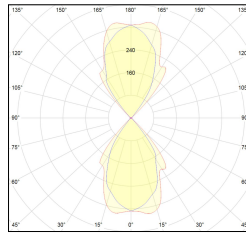

# MACROLUX

| Article code     | Article                      | Colour    | Light Temperature (°K) | Watt (W) |
|------------------|------------------------------|-----------|------------------------|----------|
| 1914.0020.2700.4 | SNAP51/LED-4 52W 230V 2700°K | White (4) | 2700                   | 52       |
| 1914.0020.4      | SNAP51/LED-4 52W 230V 3000°K | White (4) | 3000                   | 52       |
| 1914.0020.4000.4 | SNAP51/LED-4 52W 230V 4000°K | White (4) | 4000                   | 52       |

| Article code     | Article                      | Colour            | Light Temperature (°K) | Watt (W) |
|------------------|------------------------------|-------------------|------------------------|----------|
| 1914.0020.2700.8 | SNAP 51                      | Black texture (8) | 2700                   | 52       |
| 1914.0020.4000.8 | SNAP51/LED-8 52W 230V 4000°K | Black texture (8) | 4000                   | 52       |
| 1914.0020.8      | SNAP51/LED-8 52W 230V 3000°K | Black texture (8) | 3000                   | 52       |