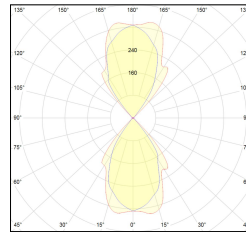

# MACROLUX

Article code	Article	Colour	Light Temperature (°K)	Watt (W)
1914.0020.2700.4	SNAP51/LED-4 52W 230V 2700°K	White (4)	2700	52
1914.0020.4	SNAP51/LED-4 52W 230V 3000°K	White (4)	3000	52
1914.0020.4000.4	SNAP51/LED-4 52W 230V 4000°K	White (4)	4000	52

Article code	Article	Colour	Light Temperature (°K)	Watt (W)
1914.0020.2700.8	SNAP 51	Black texture (8)	2700	52
1914.0020.4000.8	SNAP51/LED-8 52W 230V 4000°K	Black texture (8)	4000	52
1914.0020.8	SNAP51/LED-8 52W 230V 3000°K	Black texture (8)	3000	52

Article code	Article	Colour	Light Temperature (°K)	Watt (W)
1914.0020.12	SNAP51/LED-12 52W 230V 3000°K	Grey texture (12)	3000	52
1914.0020.2700.12	SNAP 51	Grey texture (12)	2700	52
1914.0020.4000.12	SNAP51/LED-12 52W 230V 4000°K	Grey texture (12)	4000	52