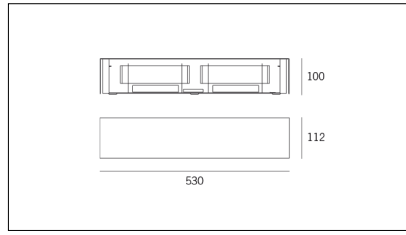

MACROLUX

| Article code | Article | Colour | Light Temperature (°K) | Watt (W) |
|------------------|------------------------------|-----------|------------------------|----------|
| 1914.0020.2700.4 | SNAP51/LED-4 52W 230V 2700°K | White (4) | 2700 | 52 |
| 1914.0020.4 | SNAP51/LED-4 52W 230V 3000°K | White (4) | 3000 | 52 |
| 1914.0020.4000.4 | SNAP51/LED-4 52W 230V 4000°K | White (4) | 4000 | 52 |