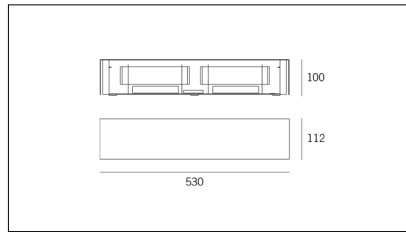

Article code	Article	Colour	Light Temperature (°K)	Watt (W)
1914.0020.12	SNAP51/LED-12 52W 230V 3000°K	Grey texture (12)	3000	52
1914.0020.2700.12	SNAP 51	Grey texture (12)	2700	52
1914.0020.4000.12	SNAP51/LED-12 52W 230V 4000°K	Grey texture (12)	4000	52