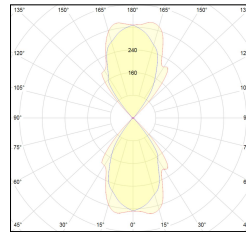

Article code	Article	Colour	Light Temperature (°K)	Watt (W)
1914.0020.12	SNAP51/LED-12 52W 230V 3000°K	Grey texture (12)	3000	52
1914.0020.2700.12	SNAP 51	Grey texture (12)	2700	52
1914.0020.4000.12	SNAP51/LED-12 52W 230V 4000°K	Grey texture (12)	4000	52