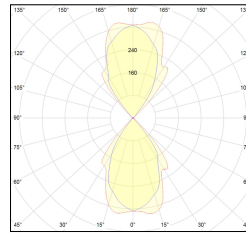

# MACROLUX

Article code	Article	Colour	Light Temperature (°K)	Watt (W)
1914.0020.2700.4	SNAP51/LED-4 52W 230V 2700°K	White (4)	2700	52
1914.0020.4	SNAP51/LED-4 52W 230V 3000°K	White (4)	3000	52
1914.0020.4000.4	SNAP51/LED-4 52W 230V 4000°K	White (4)	4000	52

Article code	Article	Colour	Light Temperature (°K)	Watt (W)
1914.0020.12	SNAP51/LED-12 52W 230V 3000°K	Grey texture (12)	3000	52
1914.0020.2700.12	SNAP 51	Grey texture (12)	2700	52
1914.0020.4000.12	SNAP51/LED-12 52W 230V 4000°K	Grey texture (12)	4000	52