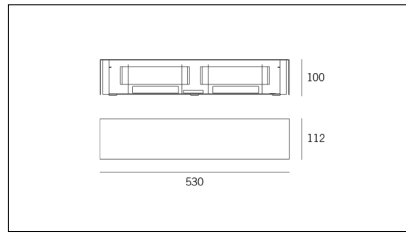

# MACROLUX

| Article code     | Article                      | Colour    | Light Temperature (°K) | Watt (W) |
|------------------|------------------------------|-----------|------------------------|----------|
| 1914.0020.2700.4 | SNAP51/LED-4 52W 230V 2700°K | White (4) | 2700                   | 52       |
| 1914.0020.4      | SNAP51/LED-4 52W 230V 3000°K | White (4) | 3000                   | 52       |
| 1914.0020.4000.4 | SNAP51/LED-4 52W 230V 4000°K | White (4) | 4000                   | 52       |