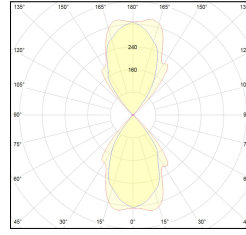

MACROLUX

Article code	Article	Colour	Light Temperature (°K)	Watt (W)
1914.0020.2700.4	SNAP51/LED-4 52W 230V 2700°K	White (4)	2700	52
1914.0020.4	SNAP51/LED-4 52W 230V 3000°K	White (4)	3000	52
1914.0020.4000.4	SNAP51/LED-4 52W 230V 4000°K	White (4)	4000	52

Article code	Article	Colour	Light Temperature (°K)	Watt (W)
1914.0020.2700.8	SNAP 51	Black texture (8)	2700	52
1914.0020.4000.8	SNAP51/LED-8 52W 230V 4000°K	Black texture (8)	4000	52
1914.0020.8	SNAP51/LED-8 52W 230V 3000°K	Black texture (8)	3000	52

Article code	Article	Colour	Light Temperature (°K)	Watt (W)
1914.0020.12	SNAP51/LED-12 52W 230V 3000°K	Grey texture (12)	3000	52
1914.0020.2700.12	SNAP 51	Grey texture (12)	2700	52
1914.0020.4000.12	SNAP51/LED-12 52W 230V 4000°K	Grey texture (12)	4000	52