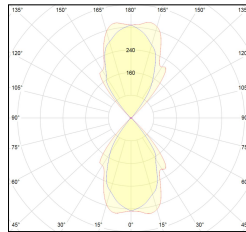

# MACROLUX

| Article code     | Article                      | Colour    | Light Temperature (°K) | Watt (W) |
|------------------|------------------------------|-----------|------------------------|----------|
| 1914.0020.2700.4 | SNAP51/LED-4 52W 230V 2700°K | White (4) | 2700                   | 52       |
| 1914.0020.4      | SNAP51/LED-4 52W 230V 3000°K | White (4) | 3000                   | 52       |
| 1914.0020.4000.4 | SNAP51/LED-4 52W 230V 4000°K | White (4) | 4000                   | 52       |

| Article code     | Article                      | Colour            | Light Temperature (°K) | Watt (W) |
|------------------|------------------------------|-------------------|------------------------|----------|
| 1914.0020.2700.8 | SNAP 51                      | Black texture (8) | 2700                   | 52       |
| 1914.0020.4000.8 | SNAP51/LED-8 52W 230V 4000°K | Black texture (8) | 4000                   | 52       |
| 1914.0020.8      | SNAP51/LED-8 52W 230V 3000°K | Black texture (8) | 3000                   | 52       |