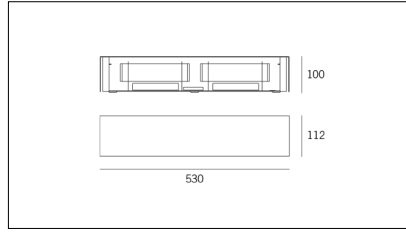

MACROLUX

Article code	Article	Colour	Light Temperature (°K)	Watt (W)
1914.0020.2700.4	SNAP51/LED-4 52W 230V 2700°K	White (4)	2700	52
1914.0020.4	SNAP51/LED-4 52W 230V 3000°K	White (4)	3000	52
1914.0020.4000.4	SNAP51/LED-4 52W 230V 4000°K	White (4)	4000	52