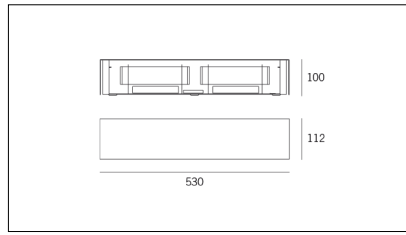

MACROLUX

Article code	Article	Colour	Light Temperature (°K)	Watt (W)
1914.0020.2700.4	SNAP51/LED-4 52W 230V 2700°K	White (4)	2700	52
1914.0020.4	SNAP51/LED-4 52W 230V 3000°K	White (4)	3000	52
1914.0020.4000.4	SNAP51/LED-4 52W 230V 4000°K	White (4)	4000	52