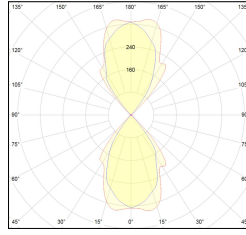

# MACROLUX

| Article code     | Article                      | Colour    | Light Temperature (°K) | Watt (W) |
|------------------|------------------------------|-----------|------------------------|----------|
| 1914.0020.2700.4 | SNAP51/LED-4 52W 230V 2700°K | White (4) | 2700                   | 52       |
| 1914.0020.4      | SNAP51/LED-4 52W 230V 3000°K | White (4) | 3000                   | 52       |
| 1914.0020.4000.4 | SNAP51/LED-4 52W 230V 4000°K | White (4) | 4000                   | 52       |

| Article code     | Article                      | Colour            | Light Temperature (°K) | Watt (W) |
|------------------|------------------------------|-------------------|------------------------|----------|
| 1914.0020.2700.8 | SNAP 51                      | Black texture (8) | 2700                   | 52       |
| 1914.0020.4000.8 | SNAP51/LED-8 52W 230V 4000°K | Black texture (8) | 4000                   | 52       |
| 1914.0020.8      | SNAP51/LED-8 52W 230V 3000°K | Black texture (8) | 3000                   | 52       |