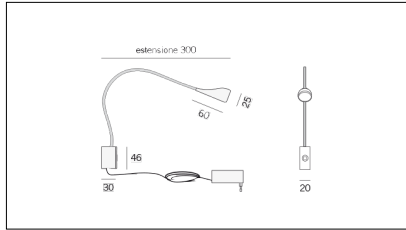

# MACROLUX

Article code	Article	Watt (W)	Light Temperature (°K)	Colour
1621.0002.22	PU/SP-22	1,2	3000	Black/Black (22)

Article code	Article	Watt (W)	Light Temperature (°K)	Colour
1621.0002.44	PU/SP-44	1,2	3000	White/White (44)