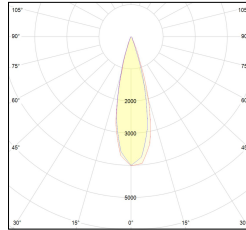

# MACROLUX

Article code	Article	Watt (W)	Light Temperature (°K)	Colour
1621.0002.22	PU/SP-22	1,2	3000	Black/Black (22)

Article code	Article	Watt (W)	Light Temperature (°K)	Colour
1621.0002.44	PU/SP-44	1,2	3000	White/White (44)