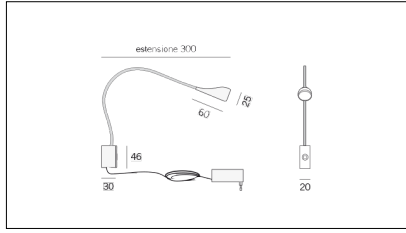

# MACROLUX

Article code	Article	Watt (W)	Light Temperature (°K)	Colour
1621.0002.22	PU/SP-22	1,2	3000	Black/Black (22)

Article code	Article	Watt (W)	Light Temperature (°K)	Colour
1621.0002.44	PU/SP-44	1,2	3000	White/White (44)