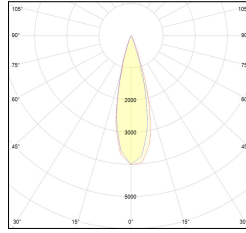

# MACROLUX

Article code	Article	Watt (W)	Light Temperature (°K)	Colour
1621.0002.22	PU/SP-22	1,2	3000	Black/Black (22)

Article code	Article	Watt (W)	Light Temperature (°K)	Colour
1621.0002.44	PU/SP-44	1,2	3000	White/White (44)