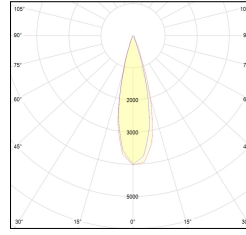

MACROLUX

Article code	Article	Watt (W)	Light Temperature (°K)	Beam angle (°)	Current	Colour
1621.0001.22	PU-22	1,2	3000	30	350mA	Black/Black (22)

Article code	Article	Watt (W)	Light Temperature (°K)	Beam angle (°)	Current	Colour
1621.0001.44	PU-44	1,2	3000	30	350mA	White/White (44)