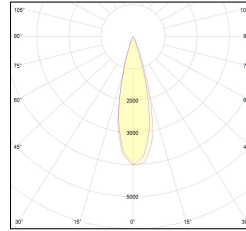

MACROLUX

Article code	Article	Watt (W)	Light Temperature (°K)	Beam angle (°)	Current	Colour
1621.0001.22	PU-22	1,2	3000	30	350mA	Black/Black (22)

Article code	Article	Watt (W)	Light Temperature (°K)	Beam angle (°)	Current	Colour
1621.0001.44	PU-44	1,2	3000	30	350mA	White/White (44)