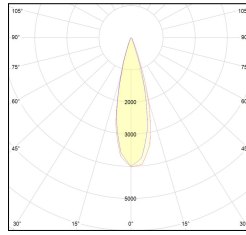

MACROLUX

Article code

Article

Colour

821.0006.2

HU/SOSPENSIONE-2

Black (2)