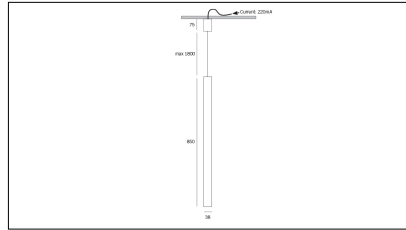

MACROLUX

Article code

Article

Colour

821.0006.2

HU/SOSPENSIONE-2

Black (2)

Article code

Article

Colour

821.0006.4

HU/SOSPENSIONE-4

White (4)