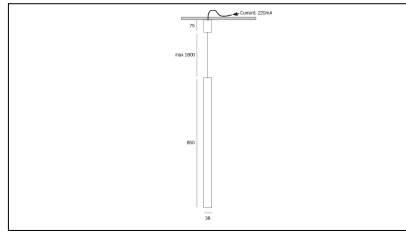

MACROLUX

Article code

Article

Colour

821.0006.2

HU/SOSPENSIONE-2

Black (2)

Article code

Article

Colour

821.0006.4

HU/SOSPENSIONE-4

White (4)