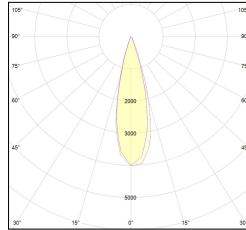

Article code

Article

Colour

821.0006.4

HU/SOSPENSIONE-4

White (4)